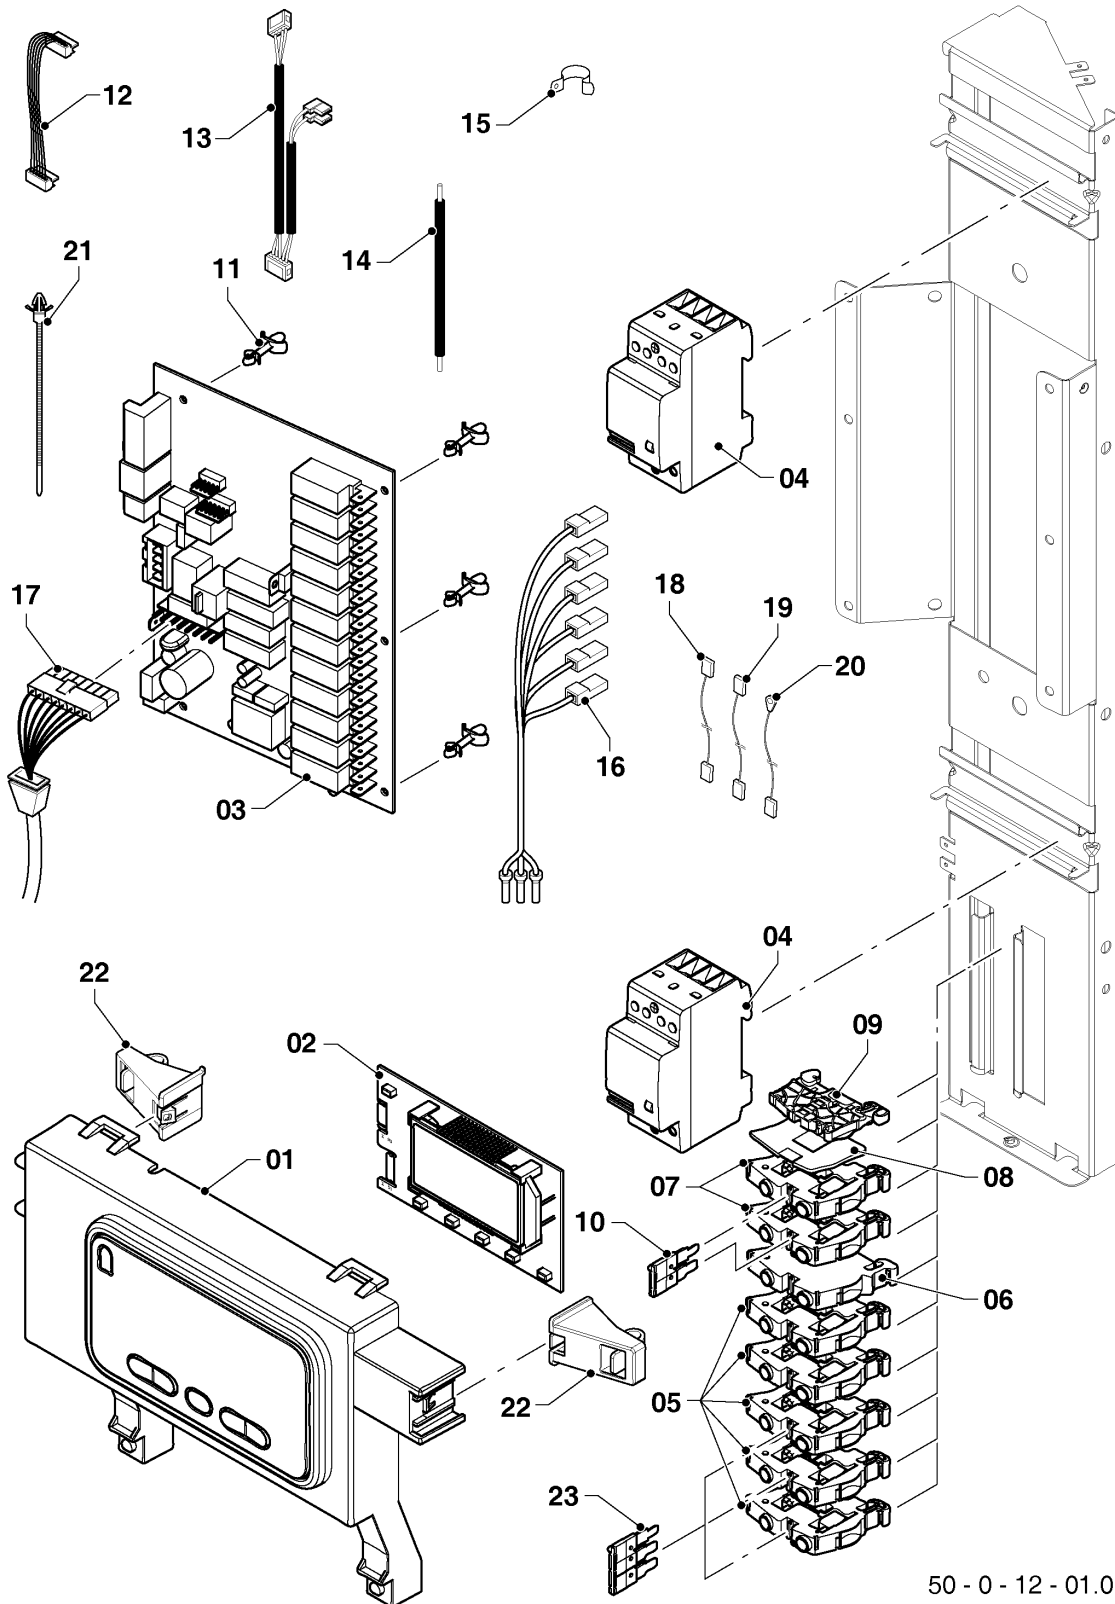

Wall-hung boilers (electric)

14KE/14 R1 Ray RU

12 - Control box

50 - 0 - 12 - 01.01

Wall-hung boilers (electric)

14KE/14 R1 Ray RU

12 - Control box

Pos.	Article	Description	Note
01	0010025867	Control panel	14KE/14 R1 Ray RU
02	0010025889	Display	14KE/14 R1 Ray RU
03	0010025874	PCB	14KE/14 R1 Ray RU
04	0020025215	Contacteur ISCH 25A	14KE/14 R1 Ray RU
05	0010026180	Clamp	14KE/14 R1 Ray RU, grey
06	0010026183	Clamp	14KE/14 R1 Ray RU, PE
07	0010026177	Clamp	14KE/14 R1 Ray RU, blue
08	0010026186	Clamp	14KE/14 R1 Ray RU
09	0010026189	Clamp	14KE/14 R1 Ray RU
10	0010026174	Jumper	14KE/14 R1 Ray RU
11	0020044646	Plastic distance spacer	14KE/14 R1 Ray RU
12	0010025871	Cable	14KE/14 R1 Ray RU
13	0010026160	Wiring harness	14KE/14 R1 Ray RU
14	0020033905	Wire Q027 VJ	14KE/14 R1 Ray RU
15	0020104971	Spring clip	14KE/14 R1 Ray RU
16	0020094672	Harness, contacteur 6-14K13	14KE/14 R1 Ray RU
17	0010026083	Wiring harness	14KE/14 R1 Ray RU
18	0010026163	Cable	14KE/14 R1 Ray RU
19	0010026166	Cable	14KE/14 R1 Ray RU
20	0010026169	Cable	14KE/14 R1 Ray RU
21	0010026155	Cable tie	14KE/14 R1 Ray RU
22	0020211637	Support	14KE/14 R1 Ray RU
23	0010032081	Bridge	14KE/14 R1 Ray RU