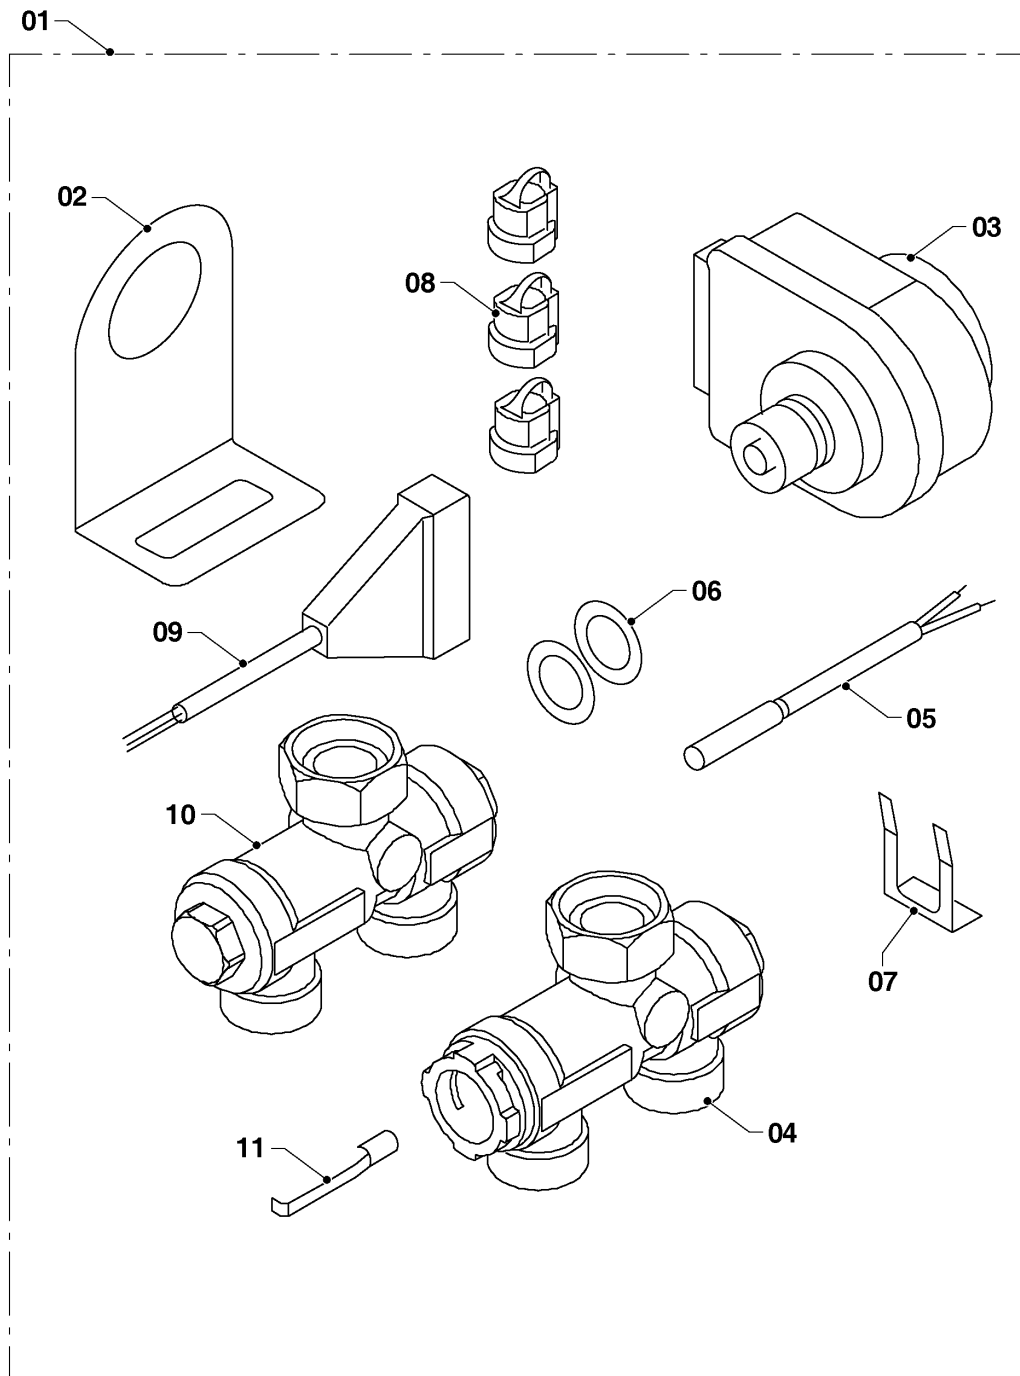

Wall-hung boilers (electric)

14KE/14 R1 Ray RU

08b - Connection parts

50 - 0 - 08 - 03

Wall-hung boilers (electric)

14KE/14 R1 Ray RU

08b - Connection parts

Pos.	Article	Description	Note
01	0010027587	Kit, 3-way valve FUGAS	14KE/14 R1 Ray RU, accessory, cannot be delivered as spare part
02	-	-	14KE/14 R1 Ray RU, not available
03	0020025278	Motor, 3way valve	14KE/14 R1 Ray RU
04	0020027610	3-WAY VALVE	14KE/14 R1 Ray RU
05	0020174087	2.7kohm NTC sensor for external tank	14KE/14 R1 Ray RU, accessory, cannot be delivered as spare part
06	0020027665	Sealing ring 24x15x2, (x10)	14KE/14 R1 Ray RU
07	0020033430	Clip to electromotor block	14KE/14 R1 Ray RU
08	0020033838	Plastic cable grommet	14KE/14 R1 Ray RU
09	0010031634	Cable	14KE/14 R1 Ray RU
10	0020034698	T-PART BOILER CONNECTION	14KE/14 R1 Ray RU
11	-	-	14KE/14 R1 Ray RU, not for these appliances