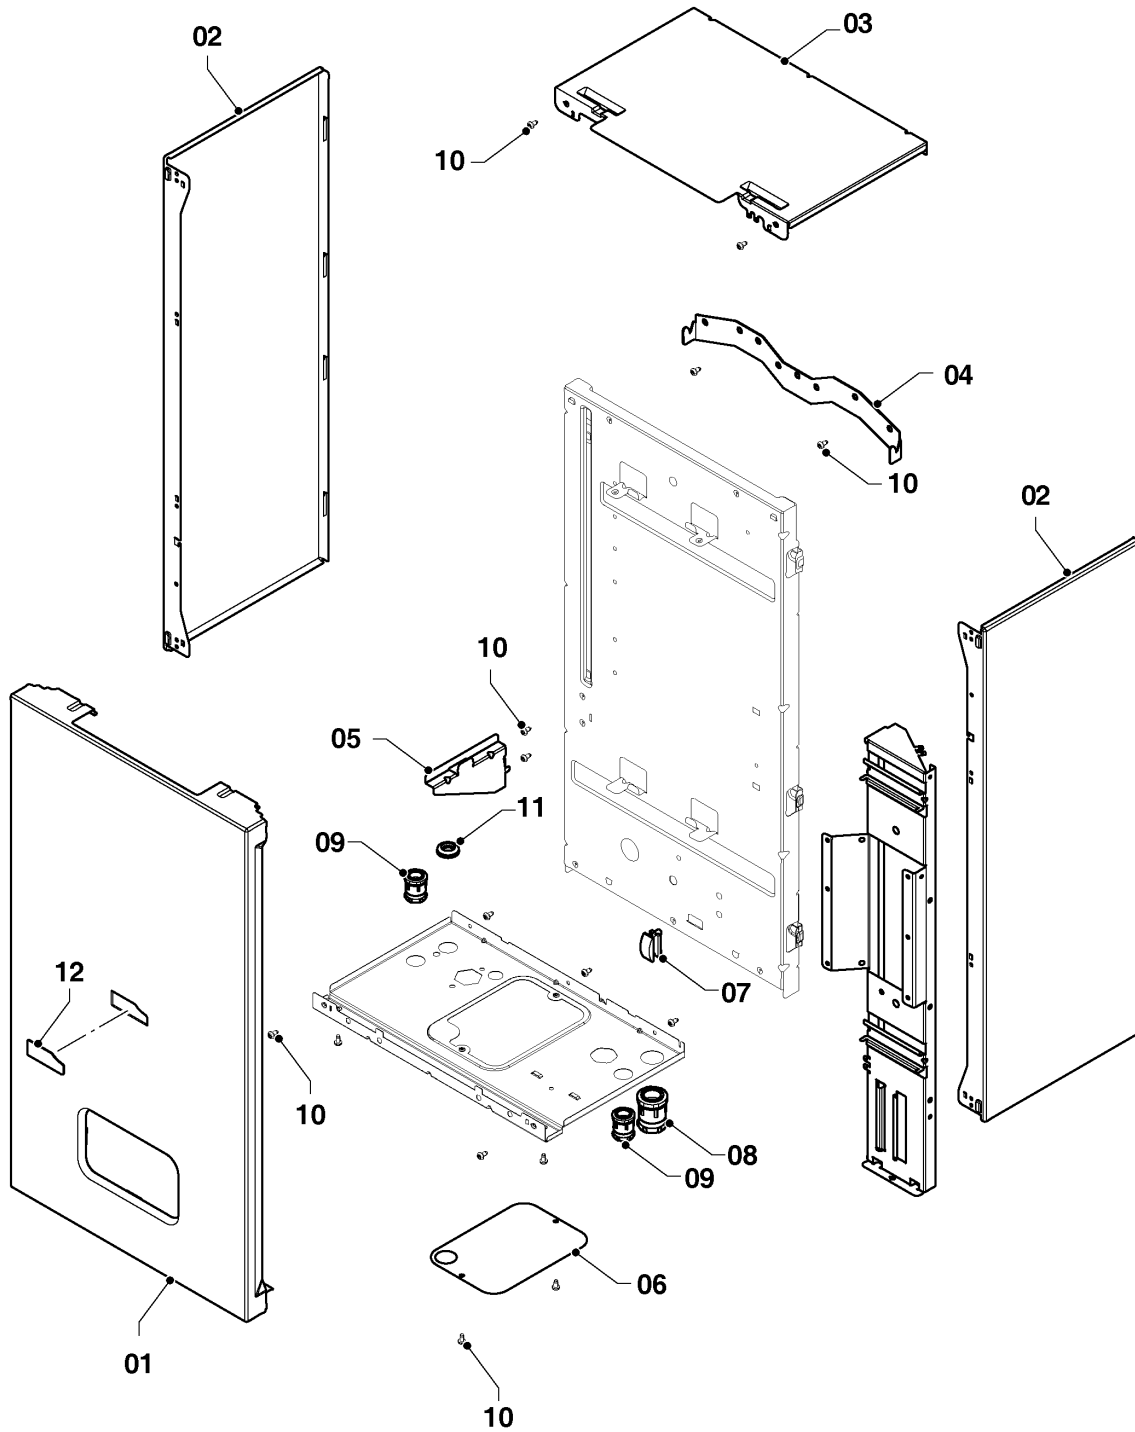

Wall-hung boilers (electric)

14KE/14 R1 Ray RU

07 - Casing parts

50 - 0 - 07 - 01

Wall-hung boilers (electric)

14KE/14 R1 Ray RU

07 - Casing parts

Pos.	Article	Description	Note
01	0020211614	Front panel	14KE/14 R1 Ray RU, with part 10
02	0020211615	Side panel	14KE/14 R1 Ray RU, with part 10
03	0010026213	Cover plate	14KE/14 R1 Ray RU, with part 10
04	0020043720	Set - hanging v.17	14KE/14 R1 Ray RU
05	0010028700	Retainer	14KE/14 R1 Ray RU
06	0010026216	Base plate	14KE/14 R1 Ray RU, with part 10
07	0020273336	Clamp, (x5)	14KE/14 R1 Ray RU
08	0020033220	Bushing AL GP 21	14KE/14 R1 Ray RU
09	0020033218	Bushing AL GP 13,5	14KE/14 R1 Ray RU
10	0020175576	Screw, (x10)	14KE/14 R1 Ray RU
11	0010025887	Grommet for pipe	14KE/14 R1 Ray RU
12	0020140934	Company plaque Protherm	14KE/14 R1 Ray RU