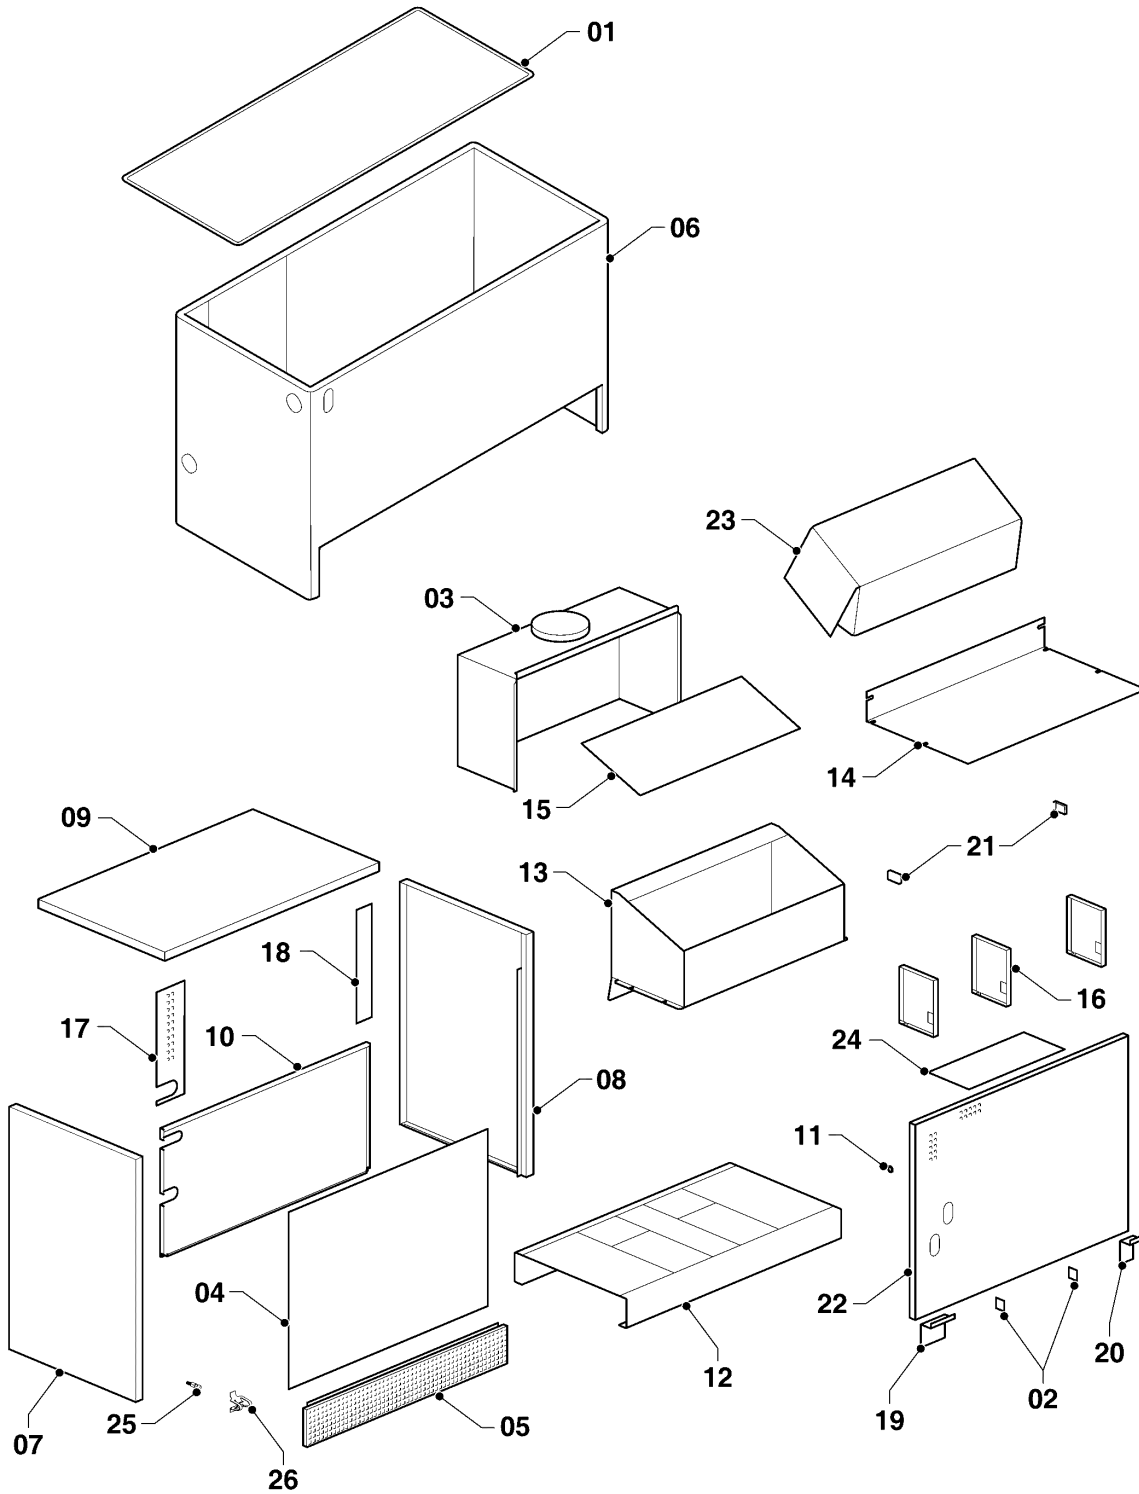

Floor standing cascade boilers

100KLOR12 Grizzly

07 - Casing parts

03 - 0 - 07 - 00

Floor standing cascade boilers

100KLOR12 Grizzly

07 - Casing parts

Pos.	Article	Description	Note
01	0020033482	Packing cord - self-stick	
02	0020033709	Blind flange to oper.panel	
03	0020044662	Back 12seg. diverter	100KLOR12 Grizzly
04	0020035022	12segmented front cover	100KLOR12 Grizzly
05	0020035021	12segmented perforated cover	100KLOR12 Grizzly
06	0020035027	Exchanger insulation 12seg.	100KLOR12 Grizzly
07	0020035255	Cover, side L 65-150KLO12 - SP	
08	0020035256	Cover, side R 65-150KLO12 - SP	
09	0020035257	Cover, top 100KLO12 - SP	100KLOR12 Grizzly
10	0020044879	Back cover-12seg.	100KLOR12 Grizzly
11	0020043200	Rubber grommet 13x1	
12	0020044647	12segmented base	100KLOR12 Grizzly
13	0020044661	Front 12seg. diverter	100KLOR12 Grizzly
14	0020044663	Sheet of comb. chamber -12seg.	100KLOR12 Grizzly
15	0020044660	Cap - 12seg.	100KLOR12 Grizzly
16	0020044598	El. board beam	
17	0020044600	Terminative sheet L	
18	0020044601	Terminative sheet, R	
19	0020044602	Cover insulation L	
20	0020044603	Cover insulation R	
21	0020044604	Holder of insulation cover	
22	0020044649	12seg. cover insulation	100KLOR12 Grizzly
23	0020044673	Interrupt. insulation 12seg.	100KLOR12 Grizzly
24	0020044645	Electroboard cover	
25	0020033554	Screw - M4	
26	0020033555	Clamping spring 16 mm