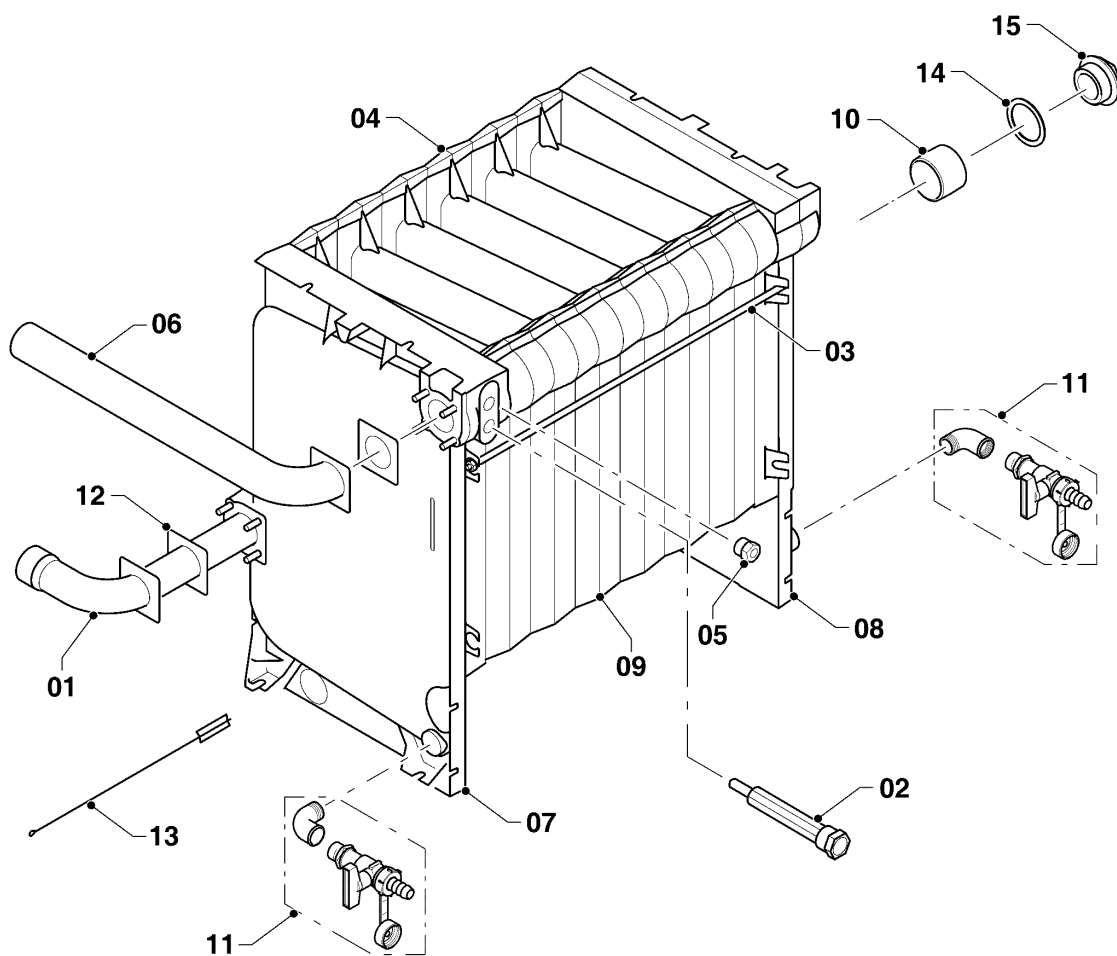

Floor standing cascade boilers

100KLOR12 Grizzly

06 - Heat exchanger

03 - 0 - 06 - 00

Floor standing cascade boilers

100KLOR12 Grizzly

06 - Heat exchanger

Pos.	Article	Description	Note
01	0020044665	Tube-input HW 12seg.	100KLOR12 Grizzly
02	0020043946	Phial pocket, cpl.	
03	0020043948	Anchor rod (105 kW)	100KLOR12 Grizzly
04	0020044639	Drum of boiler 12 elements	100KLOR12 Grizzly
05	0020044782	Valve, cpl. (non-return valve)	
06	0020044783	Flow pipe, cpl.	
07	0020044784	End section, left	
08	0020044785	End section, right	
09	0020044786	Central section	
10	0020044790	Nipple	
11	0020044806	Elbow, cpl.	
12	0020044838	Seal 70x70x2	
13	0020044927	Cleaning brush BNX	
14	-	-	not available
15	-	-	not available