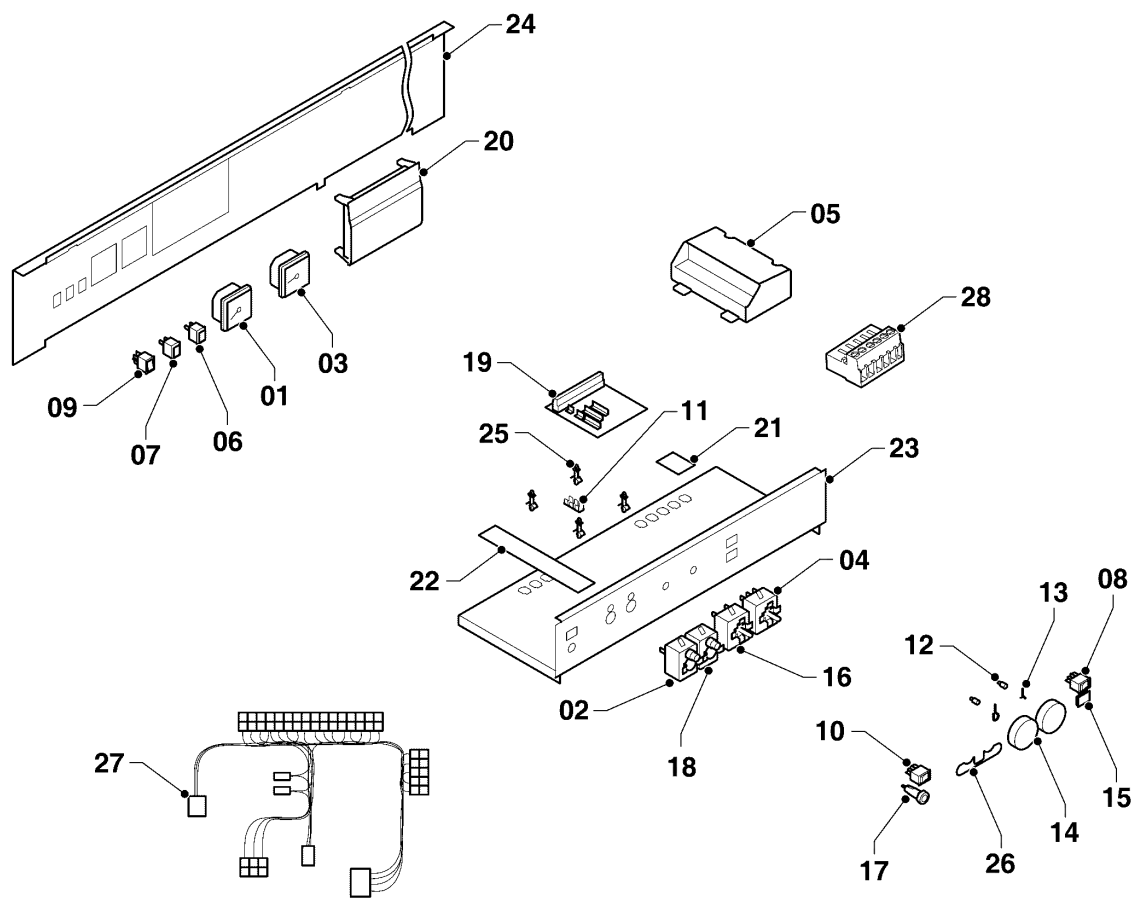

Floor standing cascade boilers

100KLOR12 Grizzly

12 - Control box

03 - 0 - 12 - 00

Floor standing cascade boilers

100KLOR12 Grizzly

12 - Control box

Pos.	Article	Description	Note
01	0020025279	Thermometer - white	
02	0020025286	Safety switch	
03	0020027570	Manometer without logo - white	
04	0020027673	Thermostat 3 cont. slow IMIT	
05	0020027677	Auto ign. control S4960B1055B	
06	0020033182	Glim lamp - orange H8580AB	
07	0020033183	Glim lamp - red	
08	0020033228	Switch - Summer/Winter	
09	0020033231	Switch green,small	
10	0020033236	Reset switch - 1 pole	
11	0020033239	Counterpart 6 poles - 6,3mm	
12	0020033444	Limit screw TG	
13	0020033445	Limiting spring TG	
14	0020033454	Control knob - D	
15	0020033911	Blind flange PLO v.13	
16	0020034952	Thermostat slow IMIT	
17	0020034991	Line fuse casing,5x20 T0341 RD	
18	0020035007	Thermostat TG 400 40-60 C	
19	0020035009	Printed circuit board GRYZZLY	
19	0020035036	Printed circuit board KLO12	
20	0020043095	Blind flange	
21	0020043416	Terminal board insul. B100M	
22	0020043708	Terminal board pad	
23	0020044599	Electroboard	
24	0020044653	12segmented electroboard	100KLOR12 Grizzly
25	0020044646	Plastic distance spacer	
26	0020044761	Thermostats cover	
27	0020044631	Wire-set 85KLO12	
28	0020044705	Connector PA256/7.62/6POLI HO