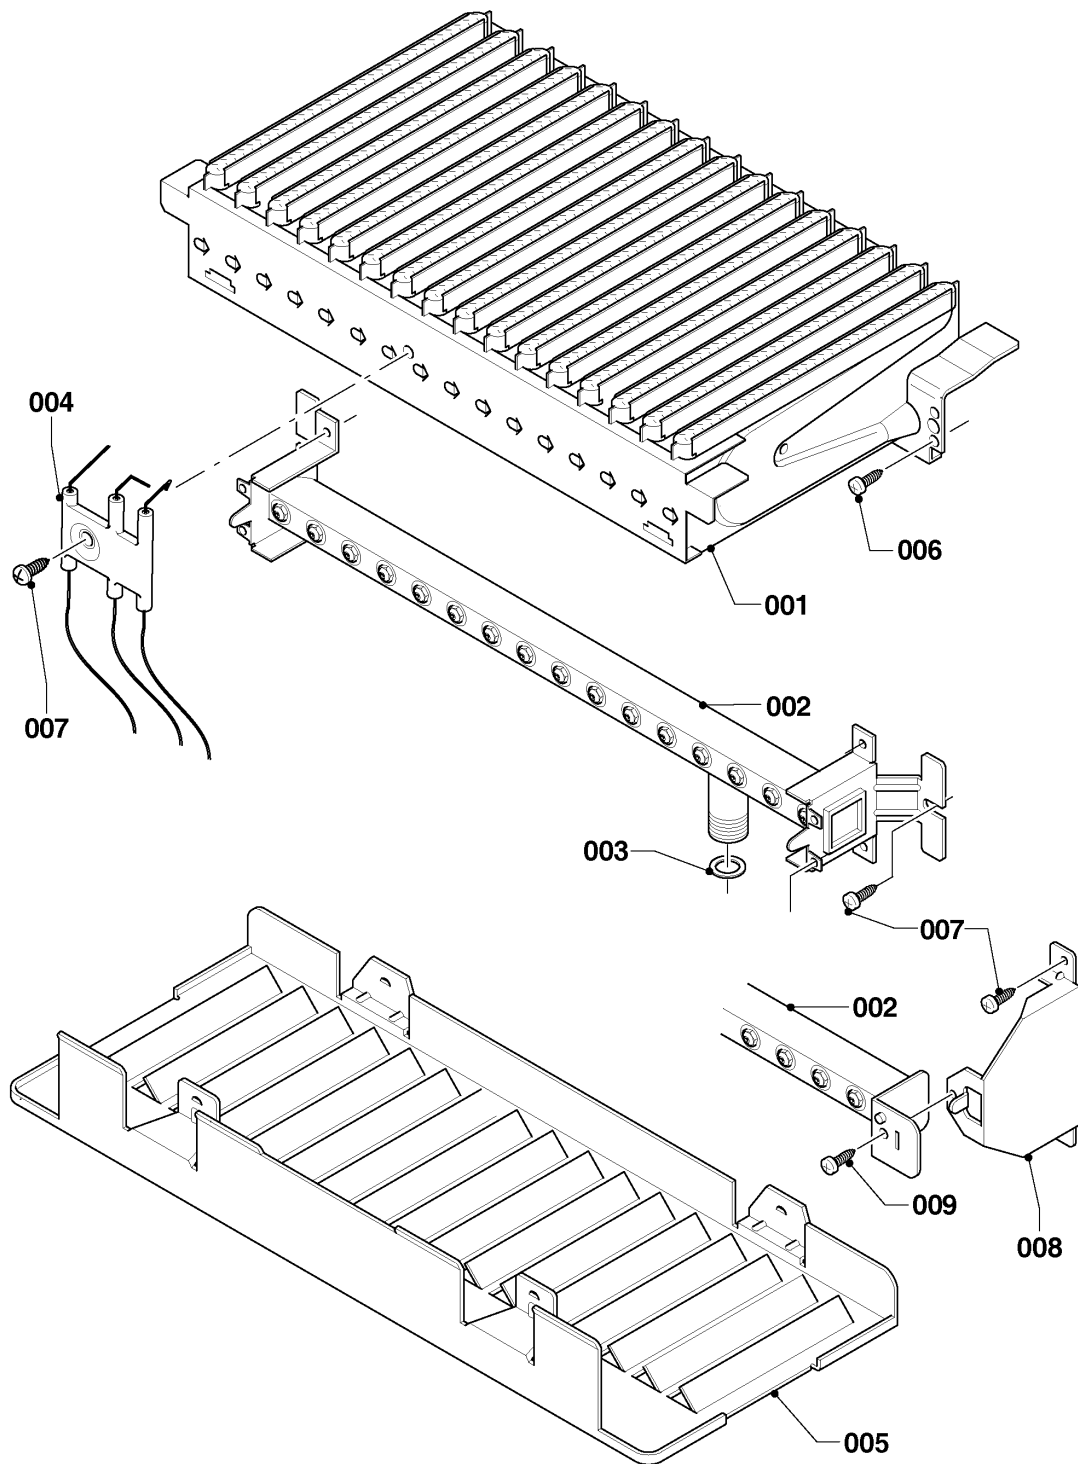

Wall-hung boilers (conventional flue combi)

25KOV20 Panther/R1 (H-RU)

02 - Gas section

02 - 0 - 02 - 06

Wall-hung boilers (conventional flue combi)

25KOV20 Panther/R1 (H-RU)

02 - Gas section

Pos.	Article	Description	Note
001	0020200660	Gas valve assembly	
002	0020200611	Gas pipe	with parts 004, 007
003	0020200615	Gas pipe	with parts 004, 005, 007
004	0020014193	Sealing ring, (x10)	
005	0020047034	Sealing ring, (x10)	
006	S5490600	Screw, (x50)	
007	0020175576	Screw, (x10)	
008	-	-	not for these appliances

Wall-hung boilers (conventional flue combi)

25KOV20 Panther/R1 (H-RU)

04 - Burner

02 - 0 - 04 - 08

Wall-hung boilers (conventional flue combi)

25KOV20 Panther/R1 (H-RU)

04 - Burner

Pos.	Article	Description	Note
000	0020199915	Conversion kit, H -> PB (30mbar)	25KOV20 Panther/R1 (H-RU), not shown
001	0020200594	Burner chamber group 24kW	25KOV20 Panther/R1 (H-RU), with parts 006
002	0020200603	Burner support 24kW H	25KOV20 Panther/R1 (H-RU), with parts 007
003	0020047034	Sealing ring, (x10)	
004	0020200638	Electrode	
005	0020200584	Protection plate	
006	0020216992	Screw, (x10)	
007	0020175576	Screw, (x10)	
008	-	-	not for these appliances
009	-	-	not for these appliances