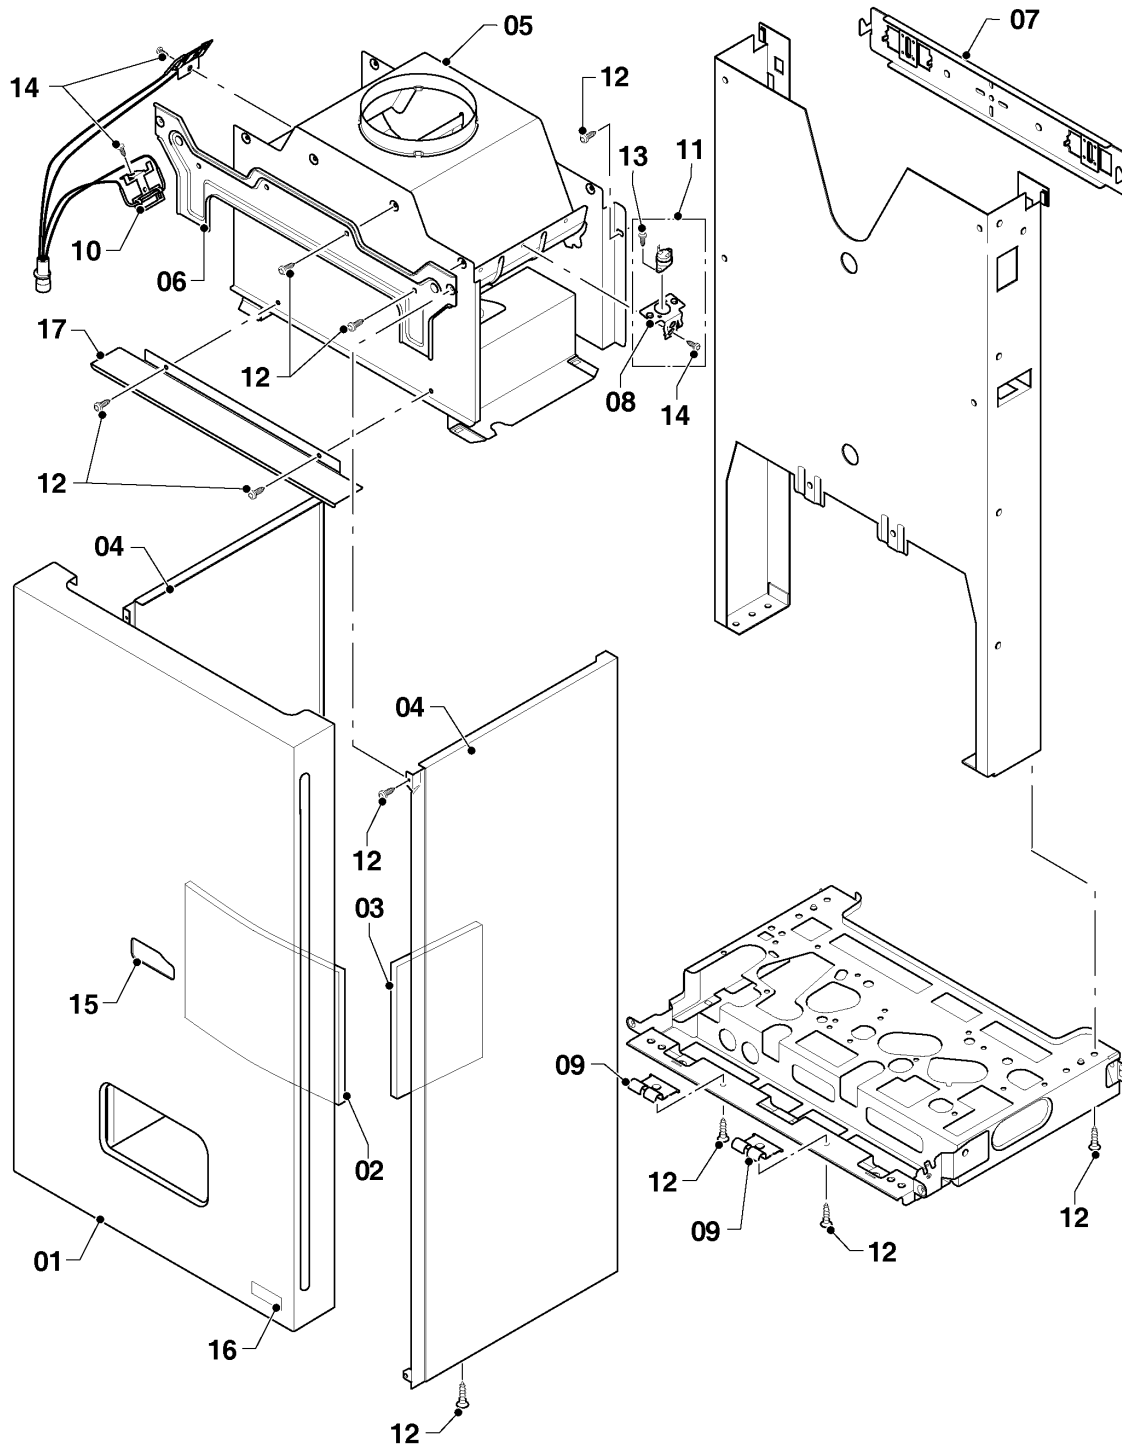

Wall-hung boilers (conventional flue combi)

25KOV20 Panther/R1 (H-RU)

07 - Casing parts

02 - 0 - 07 - 19.01

Wall-hung boilers (conventional flue combi)

25KOV20 Panther/R1 (H-RU)

07 - Casing parts

Pos.	Article	Description	Note
01	0020200616	Casing	with parts 012
02	0020216302	Insulation	25KOV20 Panther/R1 (H-RU), from serial number 211736001... including
03	0020097995	Insulation plate	
04	0020200577	Side panel	with parts 012
05	0020200575	Draft diverter 24kW	25KOV20 Panther/R1 (H-RU), from serial number 211736001... including
06	0020210122	Support	with parts 012
07	0020216299	Support	
08	-	-	not available as single spare part, please order pos. 11
09	0020175666	Support, (x2)	with parts 012
10	0020261471	Flue sensor	25KOV20 Panther/R1 (H-RU), with parts 014, from serial number 211736001... including
11	0020265145	Sensor, kit	25KOV20 Panther/R1 (H-RU), from serial number 211736001... including
12	0020175576	Screw, (x10)	
13	-	-	not available as single spare part, please order pos. 11
14	2000801946	Screw, torx 4.2x13.5mm, (x25)	
15	0020195632	Name badge	
16	0020210130	Name badge	
17	0020210134	Protection plate	with parts 012