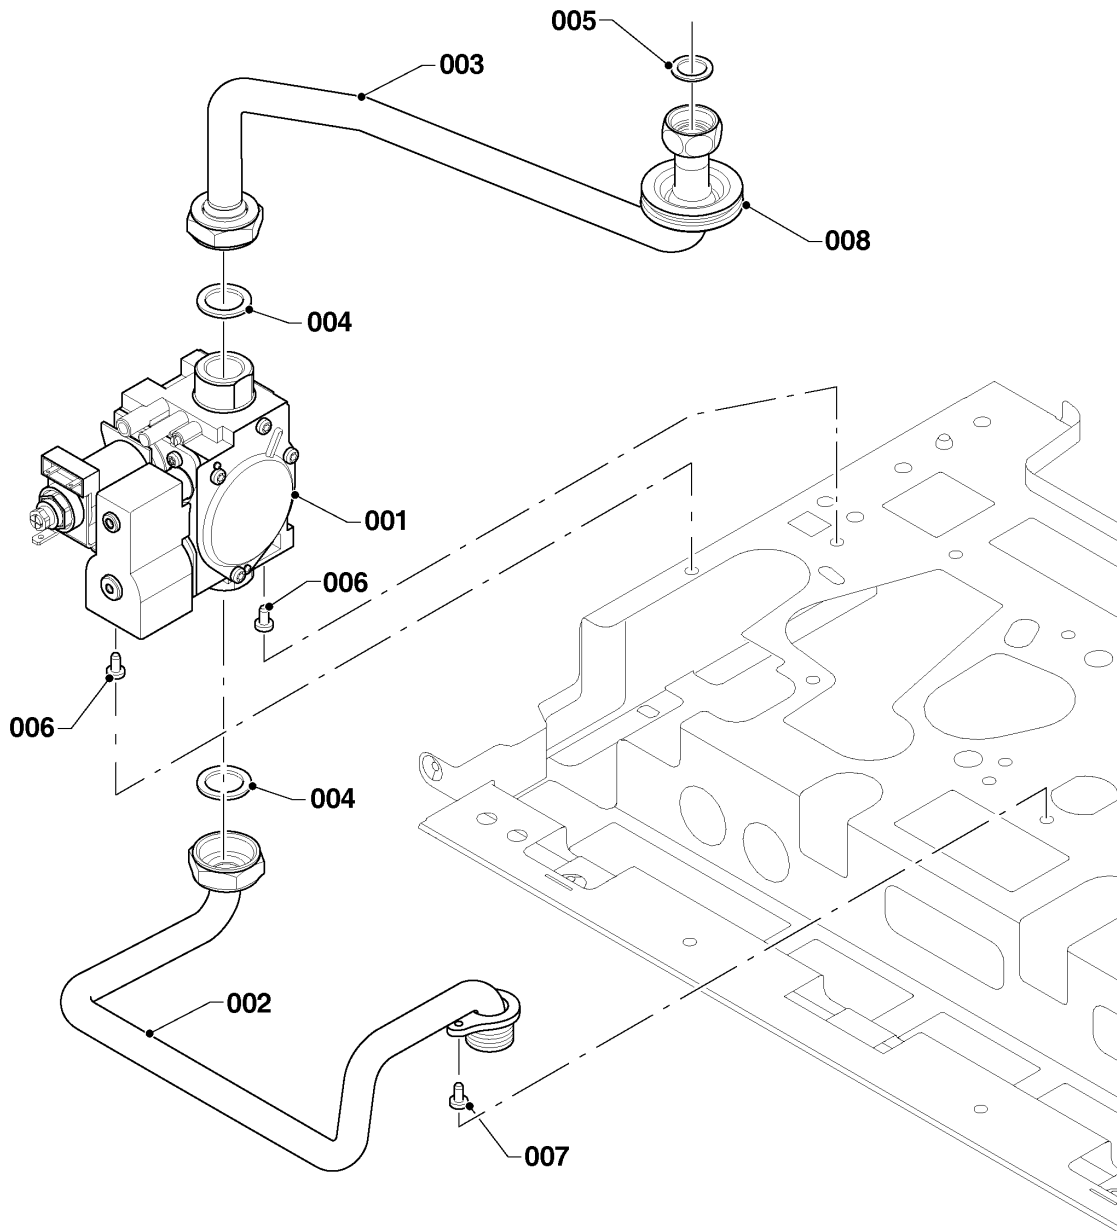

Wall-hung boilers (conventional flue combi)

25KOV20 Panther/R1 (H-RU)

02 - Gas section

02 - 0 - 02 - 06

Wall-hung boilers (conventional flue combi)

25KOV20 Panther/R1 (H-RU)

02 - Gas section

Pos.	Article	Description	Note
001	0020200660	Gas valve assembly	
002	0020200611	Gas pipe	with parts 004, 007
003	0020200615	Gas pipe	with parts 004, 005, 007
004	0020014193	Sealing ring, (x10)	
005	0020047034	Sealing ring, (x10)	
006	S5490600	Screw, (x50)	
007	0020175576	Screw, (x10)	
008	-	-	not for these appliances

Wall-hung boilers (conventional flue combi)

25KOV20 Panther/R1 (H-RU)

08a - Hydraulic parts

Pos.	Article	Description	Note
29	0020186167	Tube, pump-SHE	with parts 36,38
30	0020186165	Hydroblock	with parts 08,18,21,31,36,38,40
31	0020038639	Nut, (x3)	
32	0020097193	Screw, M5x33, (x10)	
33	0020207116	Support bracket	with parts 40
34	0020195272	O-ring, (x10)	
35	0020186172	Nipple, G3/4 brass, HW	with parts 34, 38
36	0020166932	O ring, (x10)	
37	0020186171	Nipple, G3/4, DW	with parts 36, 38
38	0020014176	Clip, (x10)	
39	0020014159	Filter D=20mm	
40	0020097184	Screw, (x10)	
41	0020197551	Wiring harness	
42	0020097336	Tap drain piece	
43	0020075428	Flow limiter, 8 L	25KOV20 Panther/R1 (H-RU)