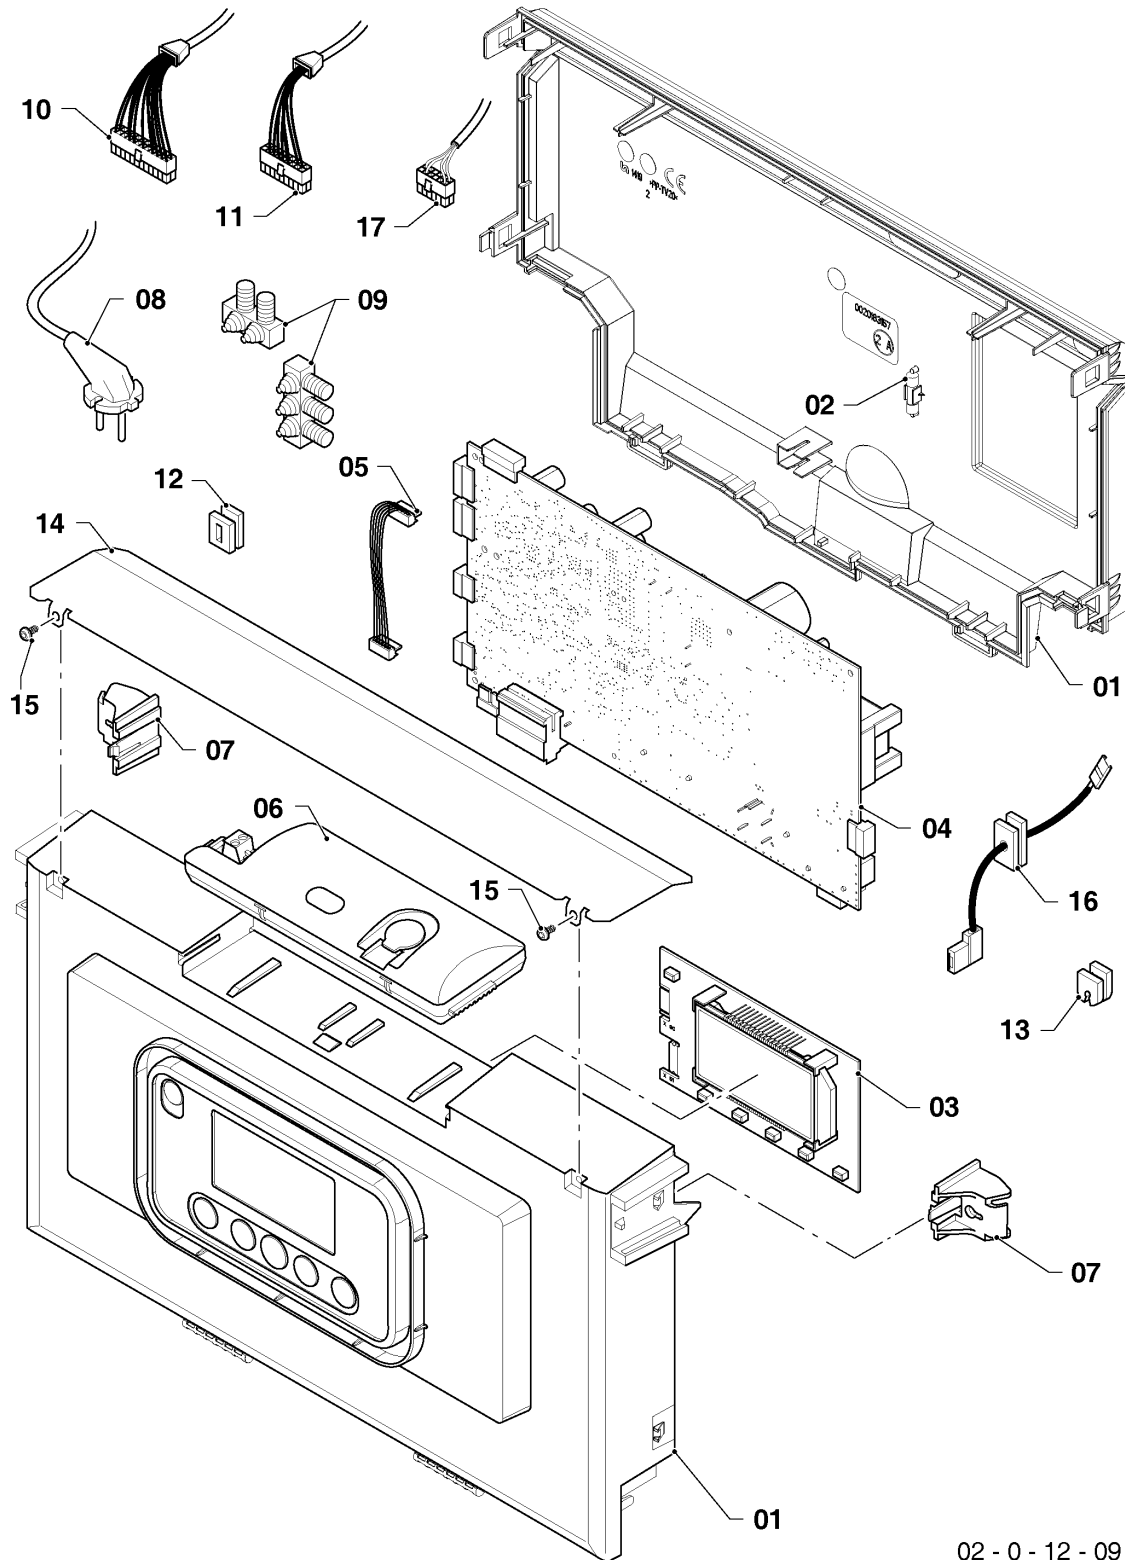

Wall-hung boilers (conventional flue combi)

25KOV20 Panther/R1 (H-RU)

12 - Control box

02 - 0 - 12 - 09

Wall-hung boilers (conventional flue combi)

25KOV20 Panther/R1 (H-RU)

12 - Control box

Pos.	Article	Description	Note
01	0020213176	Housing	with parts 002
02	0020079603	Fuse, 2,0 A T2H, (x10)	
03	0020233682	Display	
04	0020254535	PCB	25KOV20 Panther/R1 (H-RU), from serial number 211736001... including
05	0020084515	Cable tree (harness)	
06	-	-	not for these appliances
07	0020200631	Spacer	
08	-	-	not for these appliances
09	0020079417	Strain relief, kit	
10	0020197551	Wiring harness	
11	0020255751	Wiring harness	25KOV20 Panther/R1 (H-RU), from serial number 211736001... including
12	0020175568	Plug, (x5)	
13	0020175566	Cable strain relief	
14	0020210128	Protection plate	
15	0020210127	Screw, (x10)	
16	0020200666	Cable	
17	-	-	not for these appliances