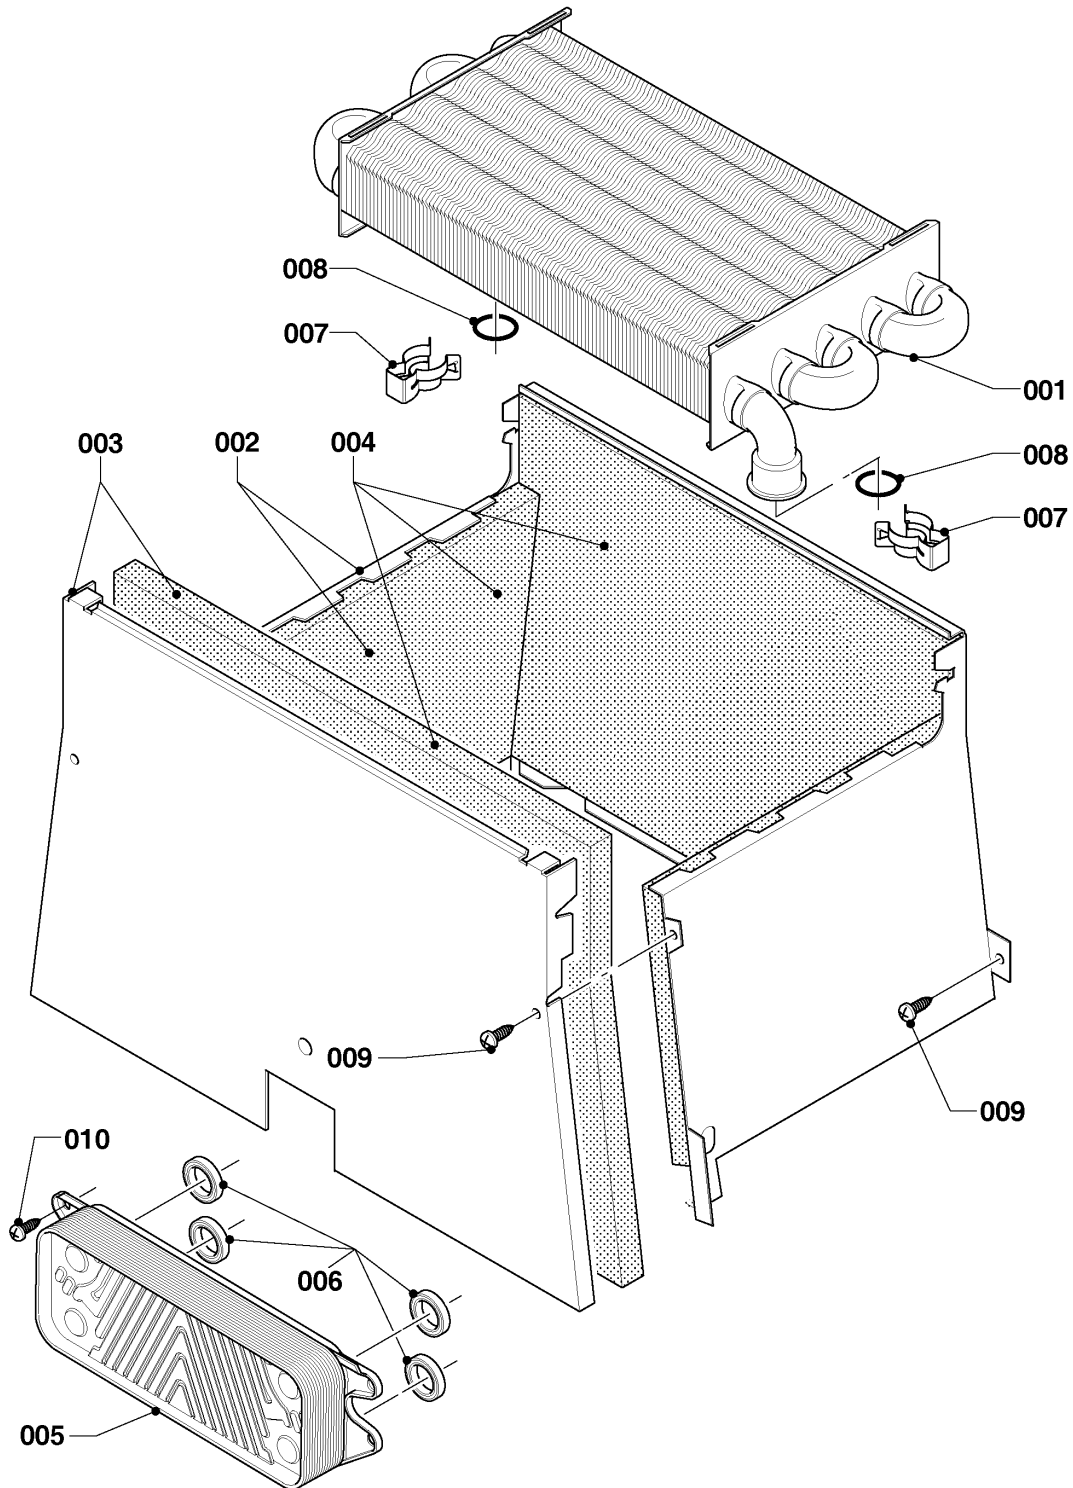

Wall-hung boilers (conventional flue combi)

25KOV20 Panther/R1 (H-RU)

06 - Heat exchanger

02 - 0 - 06 - 06

Wall-hung boilers (conventional flue combi)

25KOV20 Panther/R1 (H-RU)

06 - Heat exchanger

Pos.	Article	Description	Note
001	0020142418	Heat exchanger	25KOV20 Panther/R1 (H-RU), with parts 008
002	0020200581	Combustion chamber	25KOV20 Panther/R1 (H-RU), with parts 009
003	0020200673	Combustion chamber cover	25KOV20 Panther/R1 (H-RU), with parts 009
004	0020200578	Insulation (set)	25KOV20 Panther/R1 (H-RU)
005	0020186152	Heat exchanger, 12 plates	25KOV20 Panther/R1 (H-RU), with parts 006, 010
006	0020014166	Gasket, type C, (x10)	
007	0020018462	Clip, (x10)	
008	0020047026	O-ring, (x10)	
009	0020175576	Screw, (x10)	
010	A000024274	Screw, M5x20 H/E plate, (x25)