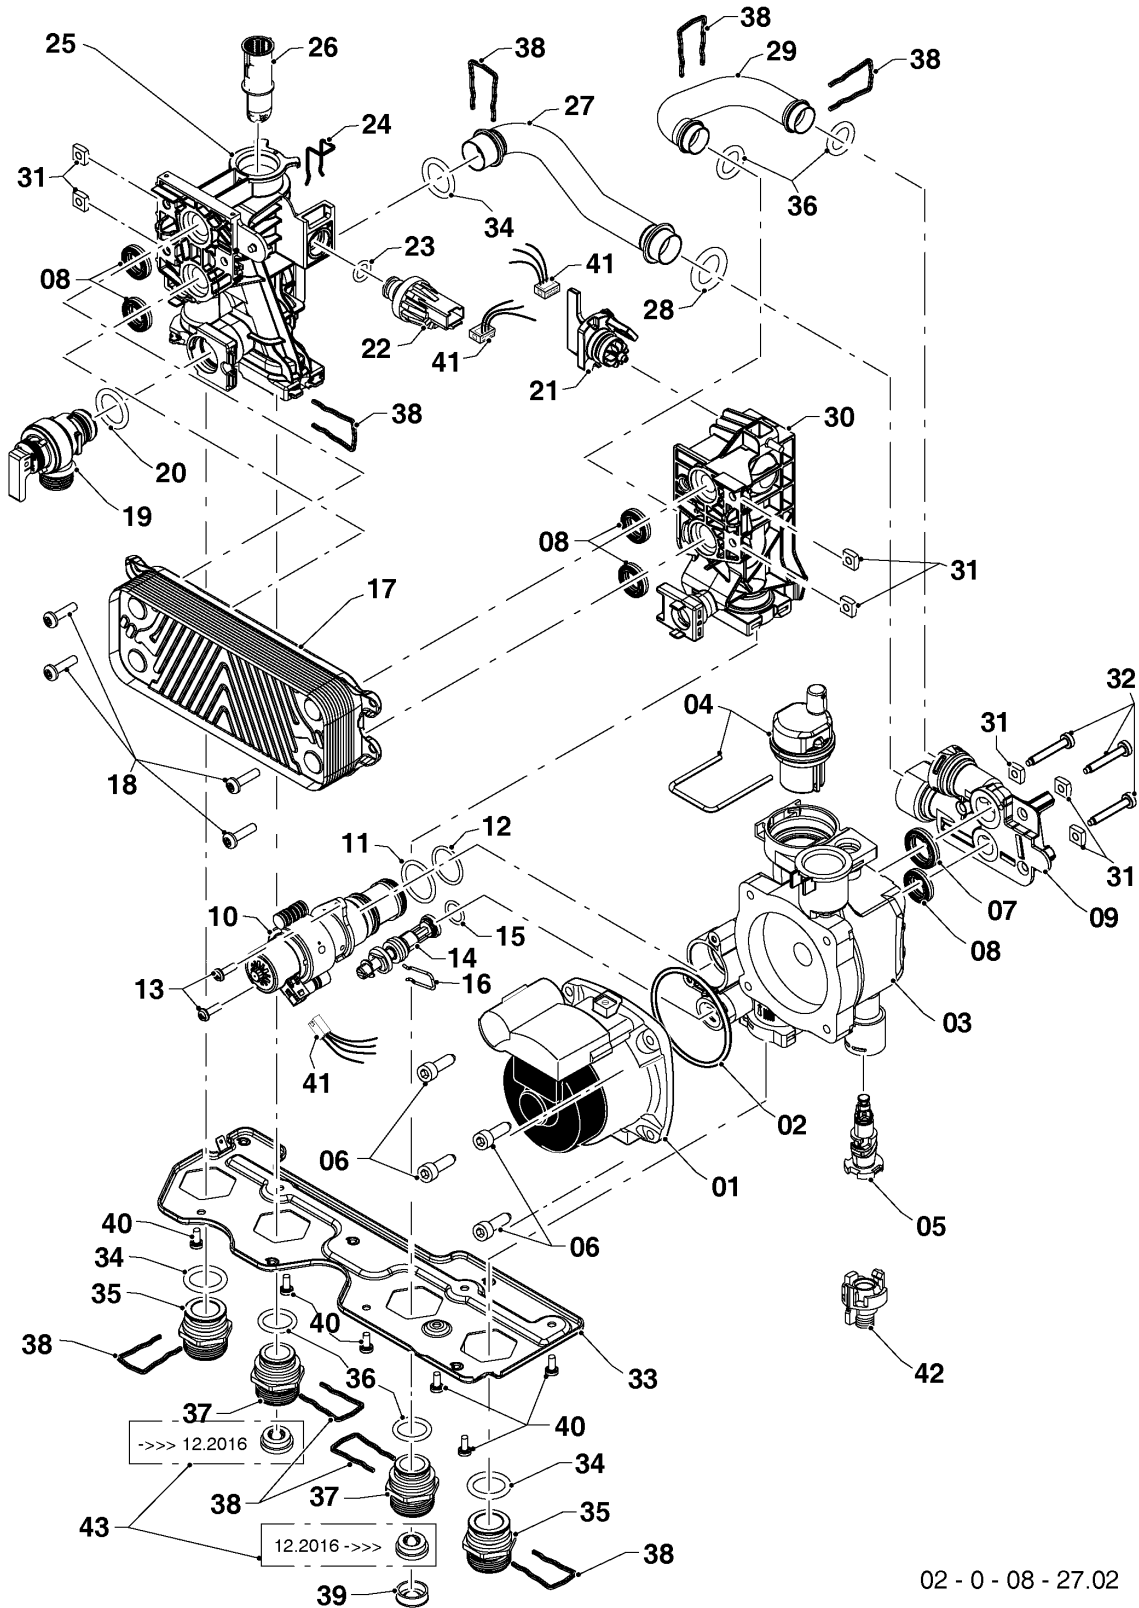

Wall-hung boilers (conventional flue combi)

25KOV20 Panther/R1 (H-RU)

08a - Hydraulic parts

02 - 0 - 08 - 27.02

Wall-hung boilers (conventional flue combi)

25KOV20 Panther/R1 (H-RU)

08a - Hydraulic parts

Pos.	Article	Description	Note
01	0020197548	Pump motor	25KOV20 Panther/R1 (H-RU), supplied with pos.06, it`s necessary to order also sealing ring (pos.02)
02	0020221829	O-ring	
03	0020207137	Housing, pump R-DIN	with parts 02,04,05,06,07,08,11,12,13,15,16, 31,32,34,38
04	S1024500	Automatic de-aerator	
05	0020207138	Tap drain piece R-DIN	
06	0020207139	Screw, pump (x4)	
07	0020014182	Gasket, type C, (x10)	
08	0020014166	Gasket, type C, (x10)	
09	0020197547	Hydroblock	with parts 07,08,28,31,32,36,38
10	0020097214	Diverter valve 3 way	with parts 11,12,13
11	0020097224	O-ring, (x10)	
12	0020097226	O-ring, (x10)	
13	0020097227	Screw, (x10)	
14	0020014169	Bypass	with parts 15, 16
15	0020014195	O-ring, (x10)	
16	0020047019	Clip, (x10)	
17	0020186152	Heat exchanger, 12 plates	25KOV20 Panther/R1 (H-RU), with parts 08,18
18	A000024274	Screw, M5x20 H/E plate, (x25)	
19	0020047005	Pressure relief valve, 3 bar	with parts 20,38
20	0020125448	O-ring, (x10)	
21	0020197555	Flow sensor	
22	0020079644	Sensor	with parts 23, 24
23	0020014177	O-ring, (x10)	
24	0020097197	Clip, (x10)	
25	0020186163	Hydroblock	supply with pos. 08, 18, 20, 23, 24, 26, 31, 34, 36, 38, 40
26	0020014178	Filter	
27	0020186168	Tube, by-pass	with parts 28,34,38
28	0020097187	O-ring, (x10)	