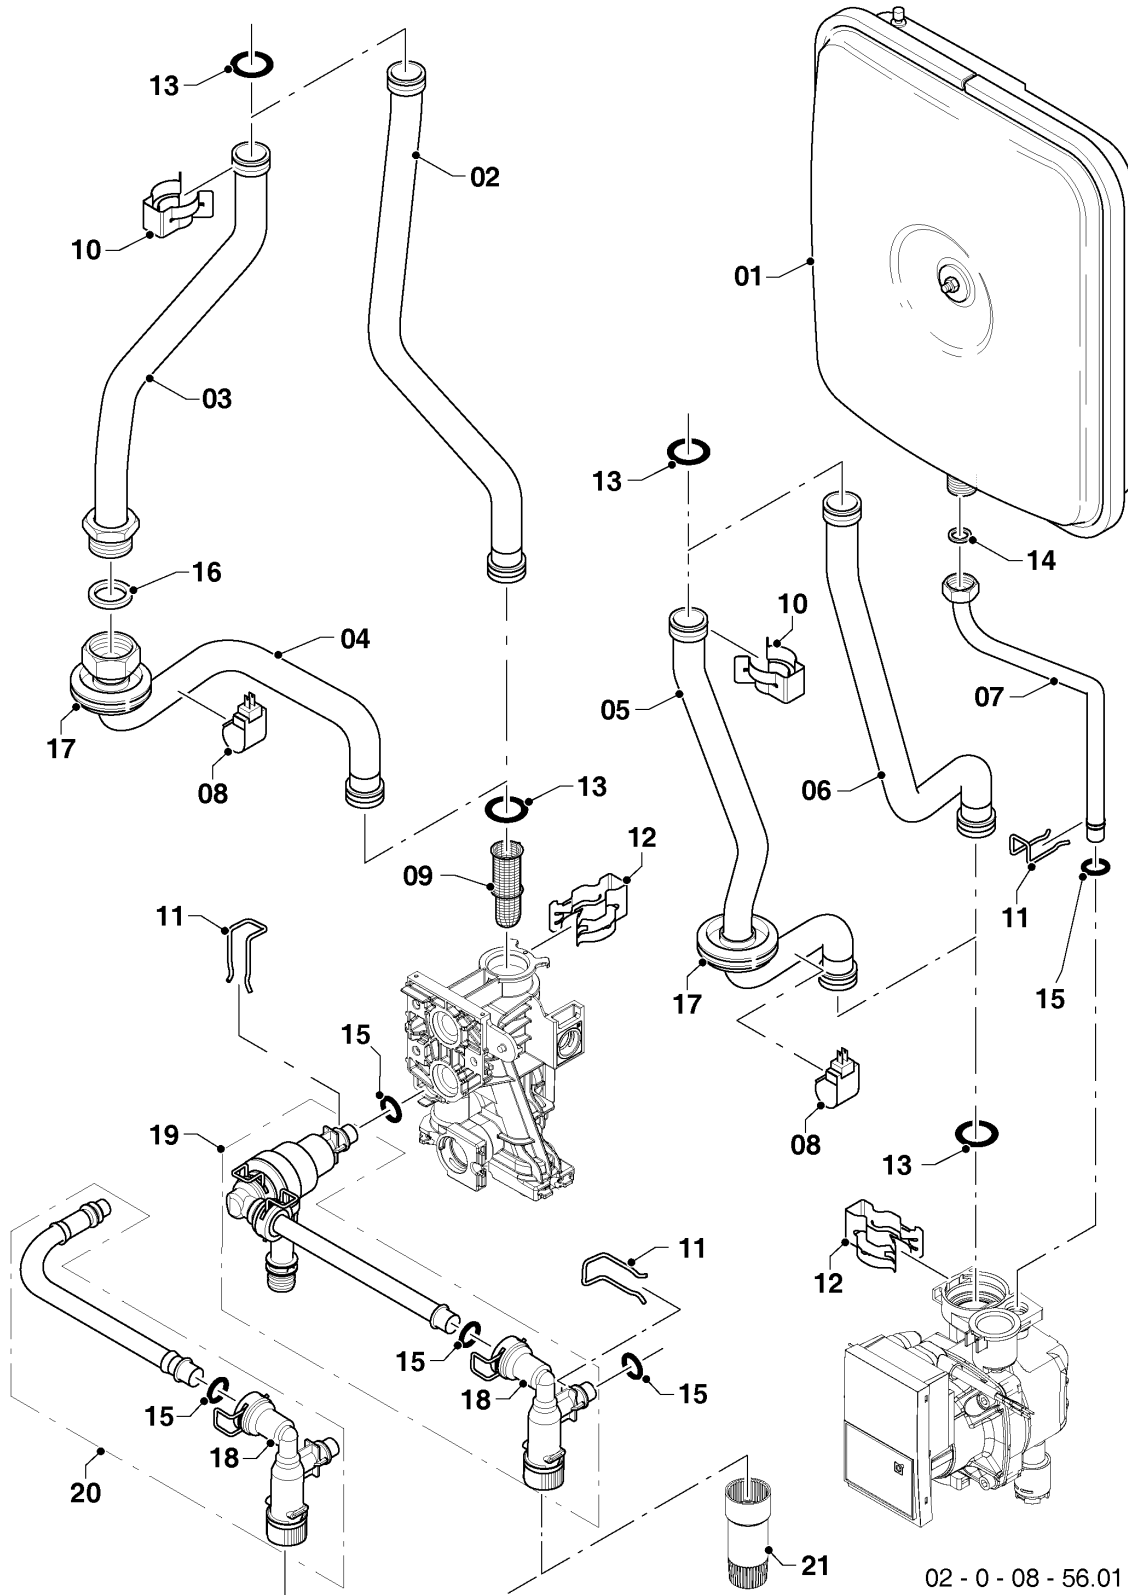

Wall-hung boilers (conventional flue combi)

25KOV20 Panther/R1 (H-RU)

08b - Hydraulic parts

02 - 0 - 08 - 56.01

Wall-hung boilers (conventional flue combi)

25KOV20 Panther/R1 (H-RU)

08b - Hydraulic parts

Pos.	Article	Description	Note
01	0020200681	Expansion vessel 10 ltr.	
02	0020200632	Tube	25KOV20 Panther/R1 (H-RU), with parts 010,012,013
03	-	-	not for these appliances
04	-	-	not for these appliances
05	-	-	not for these appliances
06	0020200640	Tube	25KOV20 Panther/R1 (H-RU), with parts 010,012,013
07	0020200618	Tube	with parts 011, 014, 015
08	0020200599	Sensor, NTC 19mm	
09	0020014178	Filter	with parts 012, 013
10	0020018462	Clip, (x10)	
11	0020097197	Clip, (x10)	
12	0020039764	Clip	
13	0020047026	O-ring, (x10)	
14	0020211087	Gasket, (x10)	
15	0020014177	O-ring, (x10)	
16	-	-	not for these appliances
17	-	-	not for these appliances
18	0020212572	Filling cock	with parts 014,015
19	-	-	not for these appliances
20	0020203963	Non-return valve	with parts 011,016
21	S1006800	Handle extension adapter