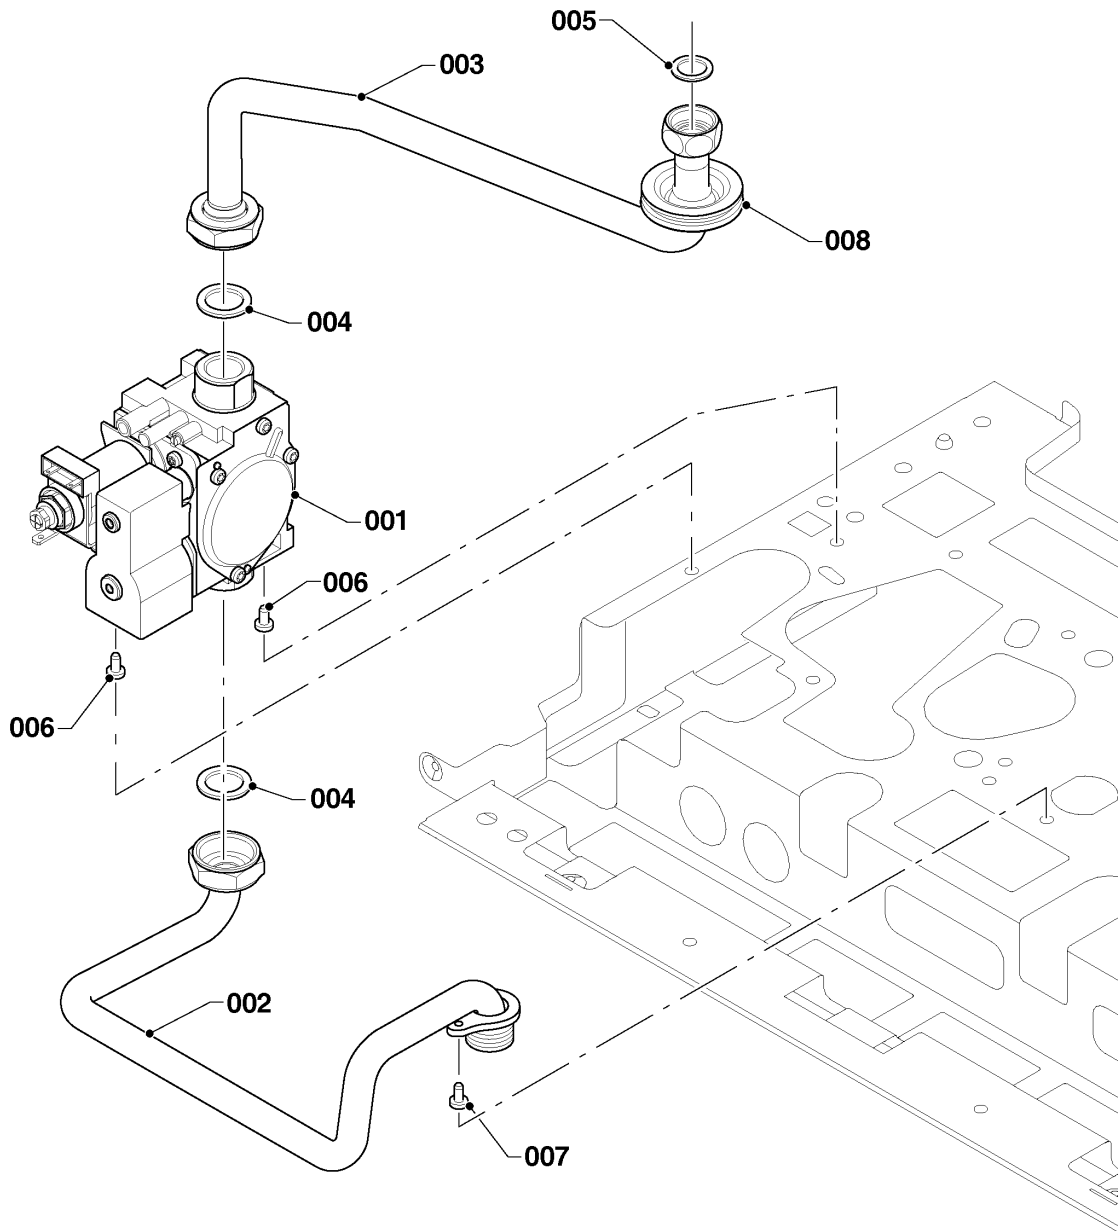

Wall-hung boilers (conventional flue combi)

30KOV20 Panther (H-RU)

02 - Gas section

02 - 0 - 02 - 06

Wall-hung boilers (conventional flue combi)

30KOV20 Panther (H-RU)

02 - Gas section

Pos.	Article	Description	Note
001	0020200660	Gas valve assembly	
002	0020200611	Gas pipe	with parts 004, 007
003	0020200615	Gas pipe	with parts 004, 005, 007
004	0020014193	Sealing ring, (x10)	
005	0020047034	Sealing ring, (x10)	
006	S5490600	Screw, (x50)	
007	0020175576	Screw, (x10)	
008	-	-	not for these appliances