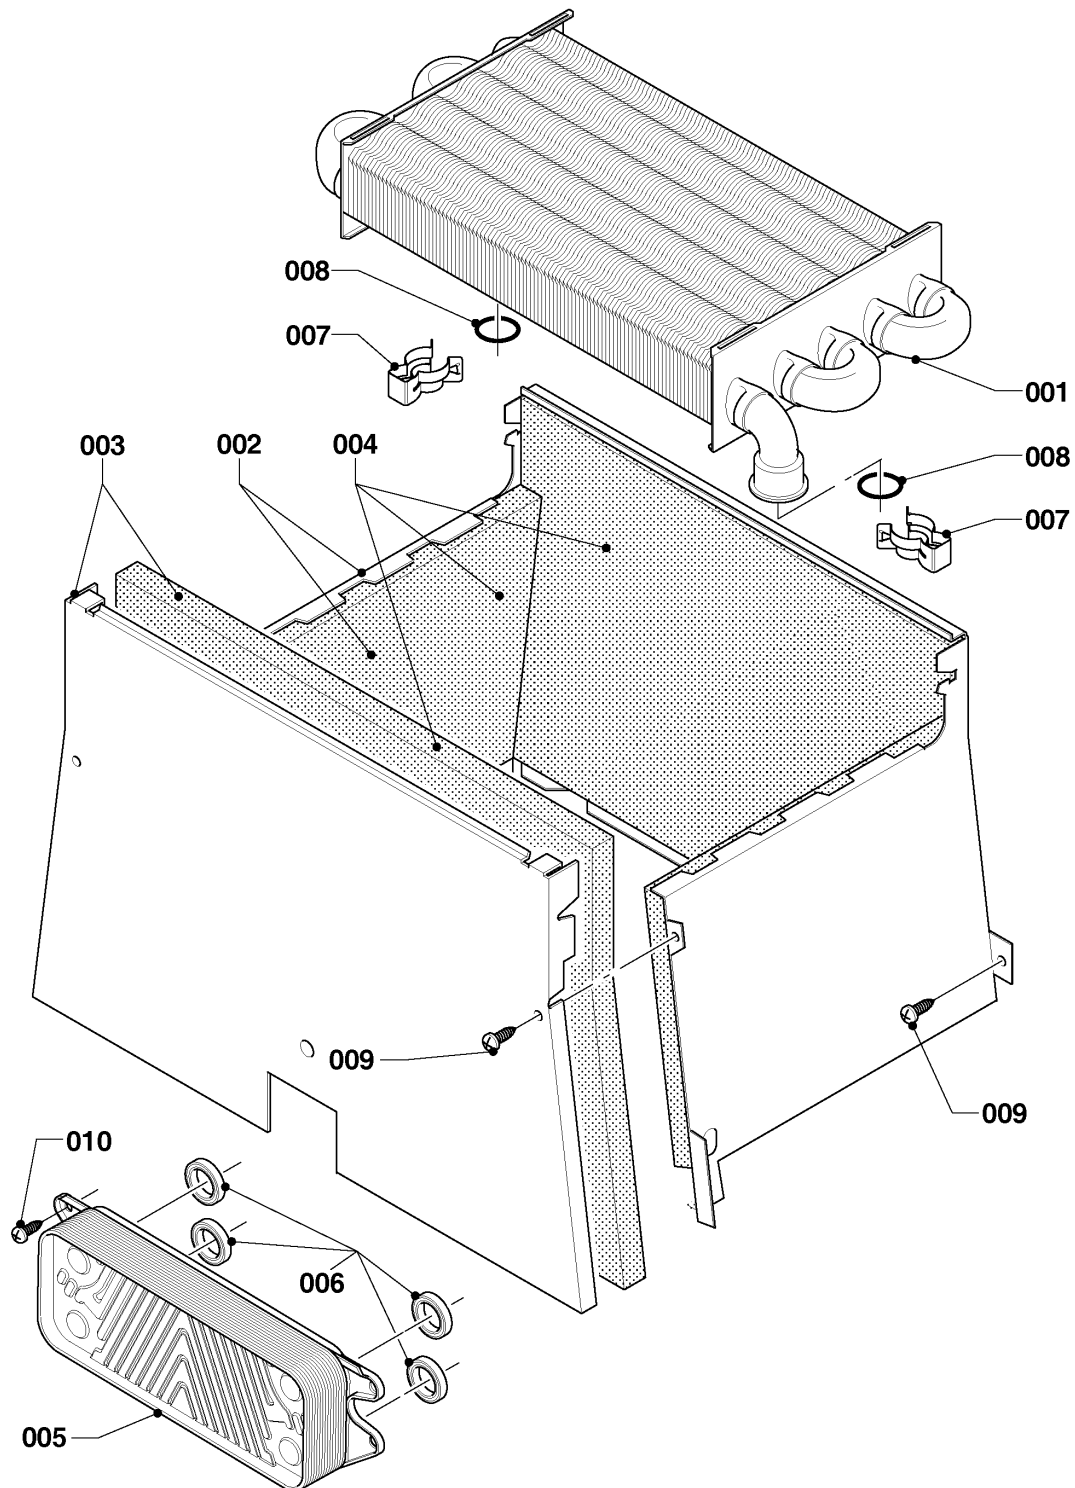

Wall-hung boilers (conventional flue combi)

30KOV20 Panther (H-RU)

06 - Heat exchanger

02 - 0 - 06 - 06

Wall-hung boilers (conventional flue combi)

30KOV20 Panther (H-RU)

06 - Heat exchanger

Pos.	Article	Description	Note
001	0020200592	Heat exchanger, 101 fins	30KOV20 Panther (H-RU), with parts 008
002	0020200570	Combustion chamber	30KOV20 Panther (H-RU), with parts 009
003	0020216995	Combustion chamber cover	30KOV20 Panther (H-RU), with parts 009
004	0020200571	Insulation (set)	30KOV20 Panther (H-RU)
005	0020186153	Heat exchanger, 14 plates	30KOV20 Panther (H-RU), with parts 006, 010
006	0020014166	Gasket, type C, (x10)	
007	0020018462	Clip, (x10)	
008	0020047026	O-ring, (x10)	
009	0020175576	Screw, (x10)	
010	A000024274	Screw, M5x20 H/E plate, (x25)