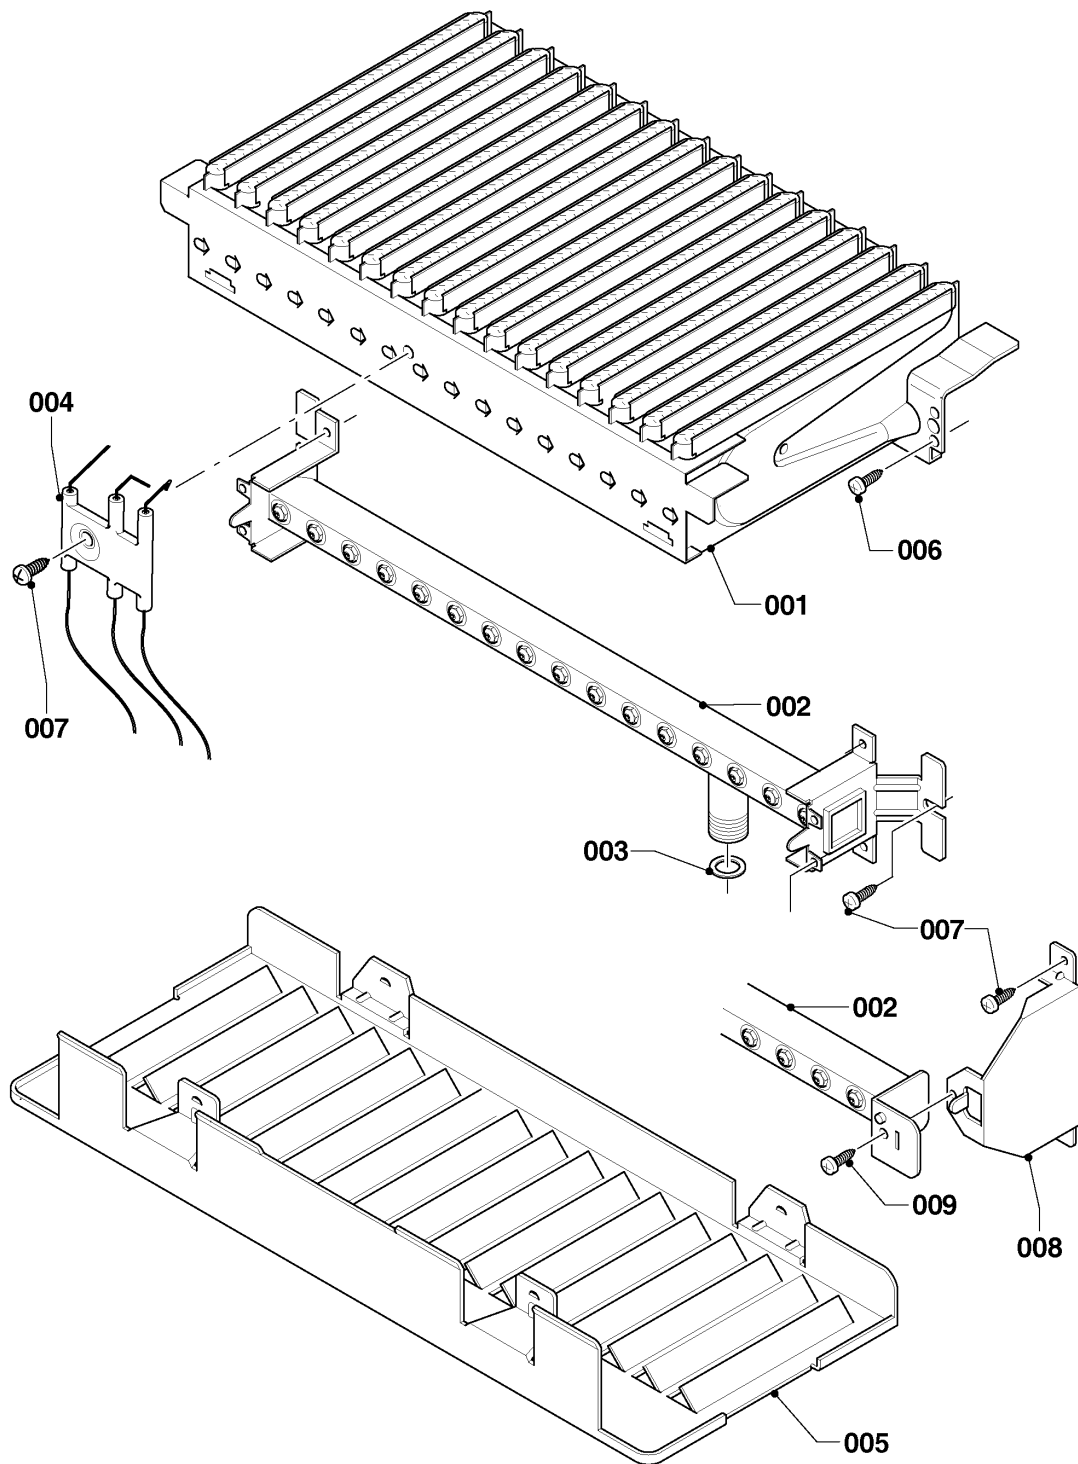

Wall-hung boilers (conventional flue combi)

30KOV20 Panther (H-RU)

02 - Gas section

02 - 0 - 02 - 06

Wall-hung boilers (conventional flue combi)

30KOV20 Panther (H-RU)

02 - Gas section

Pos.	Article	Description	Note
001	0020200660	Gas valve assembly	
002	0020200611	Gas pipe	with parts 004, 007
003	0020200615	Gas pipe	with parts 004, 005, 007
004	0020014193	Sealing ring, (x10)	
005	0020047034	Sealing ring, (x10)	
006	S5490600	Screw, (x50)	
007	0020175576	Screw, (x10)	
008	-	-	not for these appliances

Wall-hung boilers (conventional flue combi)

30KOV20 Panther (H-RU)

04 - Burner

02 - 0 - 04 - 08

Wall-hung boilers (conventional flue combi)

30KOV20 Panther (H-RU)

04 - Burner

Pos.	Article	Description	Note
000	0020199930	Conversion kit, H -> PB (30mbar)	30KOV20 Panther (H-RU), not shown
001	0020048246	Burner (18 burner chamber group)	30KOV20 Panther (H-RU), with parts 006
002	0020200602	Burner support 28kW H	30KOV20 Panther (H-RU), with parts 007
003	0020047034	Sealing ring, (x10)	
004	0020200638	Electrode	
005	0020200584	Protection plate	
006	0020216992	Screw, (x10)	
007	0020175576	Screw, (x10)	
008	-	-	not for these appliances
009	-	-	not for these appliances