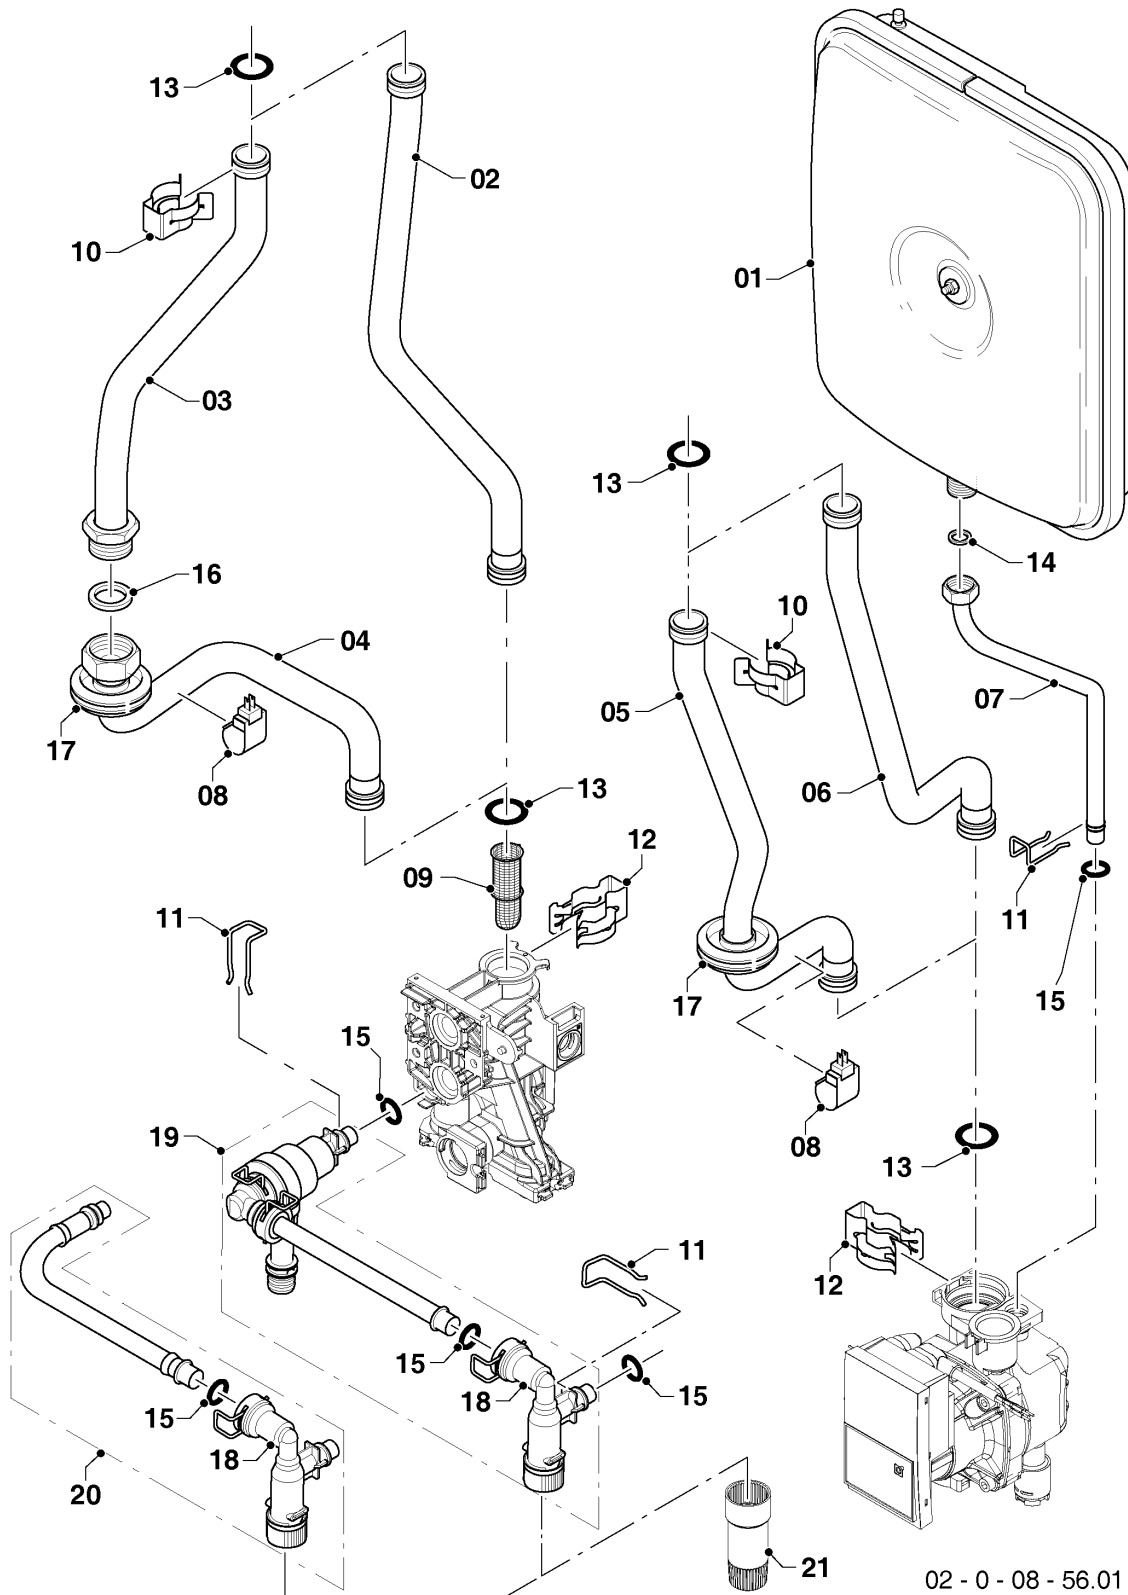

Wall-hung boilers (conventional flue combi)

30KOV20 Panther (H-RU)

08b - Hydraulic parts

Wall-hung boilers (conventional flue combi)

30KOV20 Panther (H-RU)

08b - Hydraulic parts

Pos.	Article	Description	Note
01	0020200681	Expansion vessel 10 ltr.	
02	0020200632	Tube	30KOV20 Panther (H-RU), with parts 010,012,013
03	-	-	not for these appliances
04	-	-	not for these appliances
05	-	-	not for these appliances
06	0020200656	Tube	30KOV20 Panther (H-RU), with parts 010,012,013
07	0020200618	Tube	with parts 011, 014, 015
08	0020200599	Sensor, NTC 19mm	
09	0020014178	Filter	with parts 012, 013
10	0020018462	Clip, (x10)	
11	0020097197	Clip, (x10)	
12	0020039764	Clip	
13	0020047026	O-ring, (x10)	
14	0020211087	Gasket, (x10)	
15	0020014177	O-ring, (x10)	
16	-	-	not for these appliances
17	-	-	not for these appliances
18	0020212572	Filling cock	with parts 014,015
19	-	-	not for these appliances
20	0020203963	Non-return valve	with parts 011,016
21	S1006800	Handle extension adapter