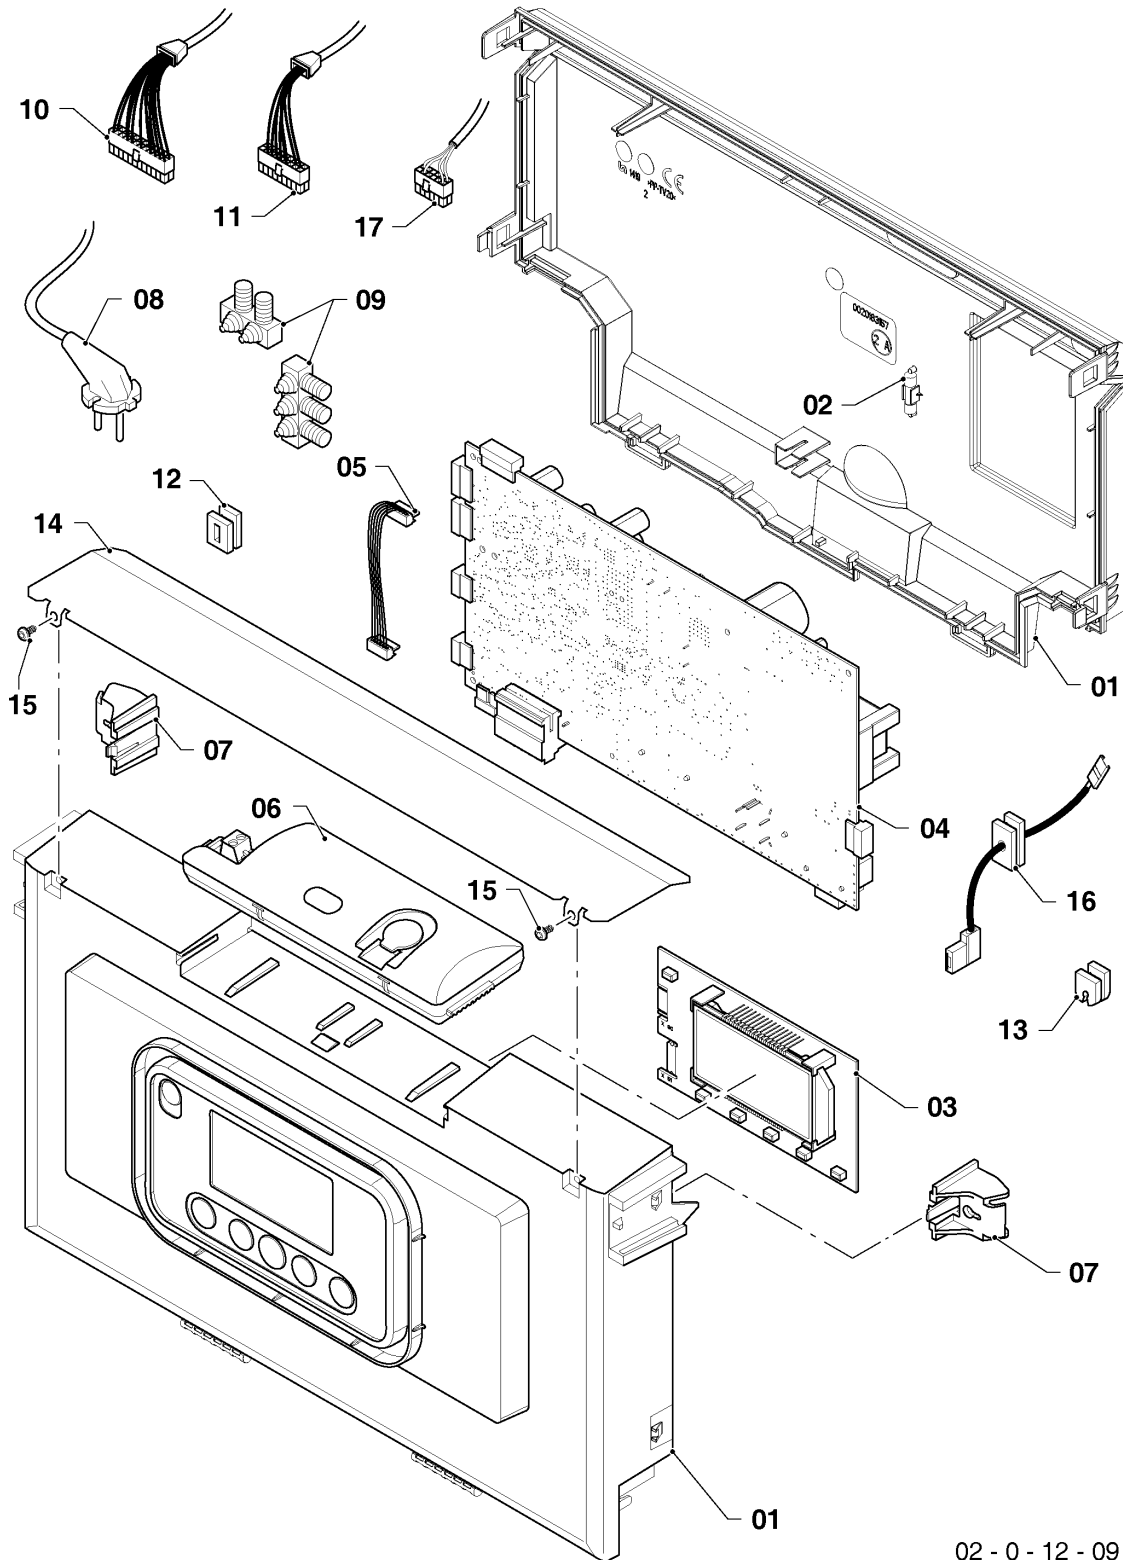

Wall-hung boilers (conventional flue combi)

30KOV20 Panther (H-RU)

12 - Control box

02 - 0 - 12 - 09

Wall-hung boilers (conventional flue combi)

30KOV20 Panther (H-RU)

12 - Control box

Pos.	Article	Description	Note
01	0020213176	Housing	with parts 002
02	0020079603	Fuse, 2,0 A T2H, (x10)	
03	0020233682	Display	
04	0020202572	PCB	30KOV20 Panther (H-RU), until serial number 211736001... including
05	0020084515	Cable tree (harness)	
06	-	-	not for these appliances
07	0020200631	Spacer	
08	-	-	not for these appliances
09	0020079417	Strain relief, kit	
10	0020197551	Wiring harness	
11	0020221239	Wiring harness	30KOV20 Panther (H-RU), until serial number 211736001... including
12	0020175568	Plug, (x5)	
13	0020175566	Cable strain relief	
14	0020210128	Protection plate	
15	0020210127	Screw, (x10)	
16	0020200666	Cable	
17	-	-	not for these appliances