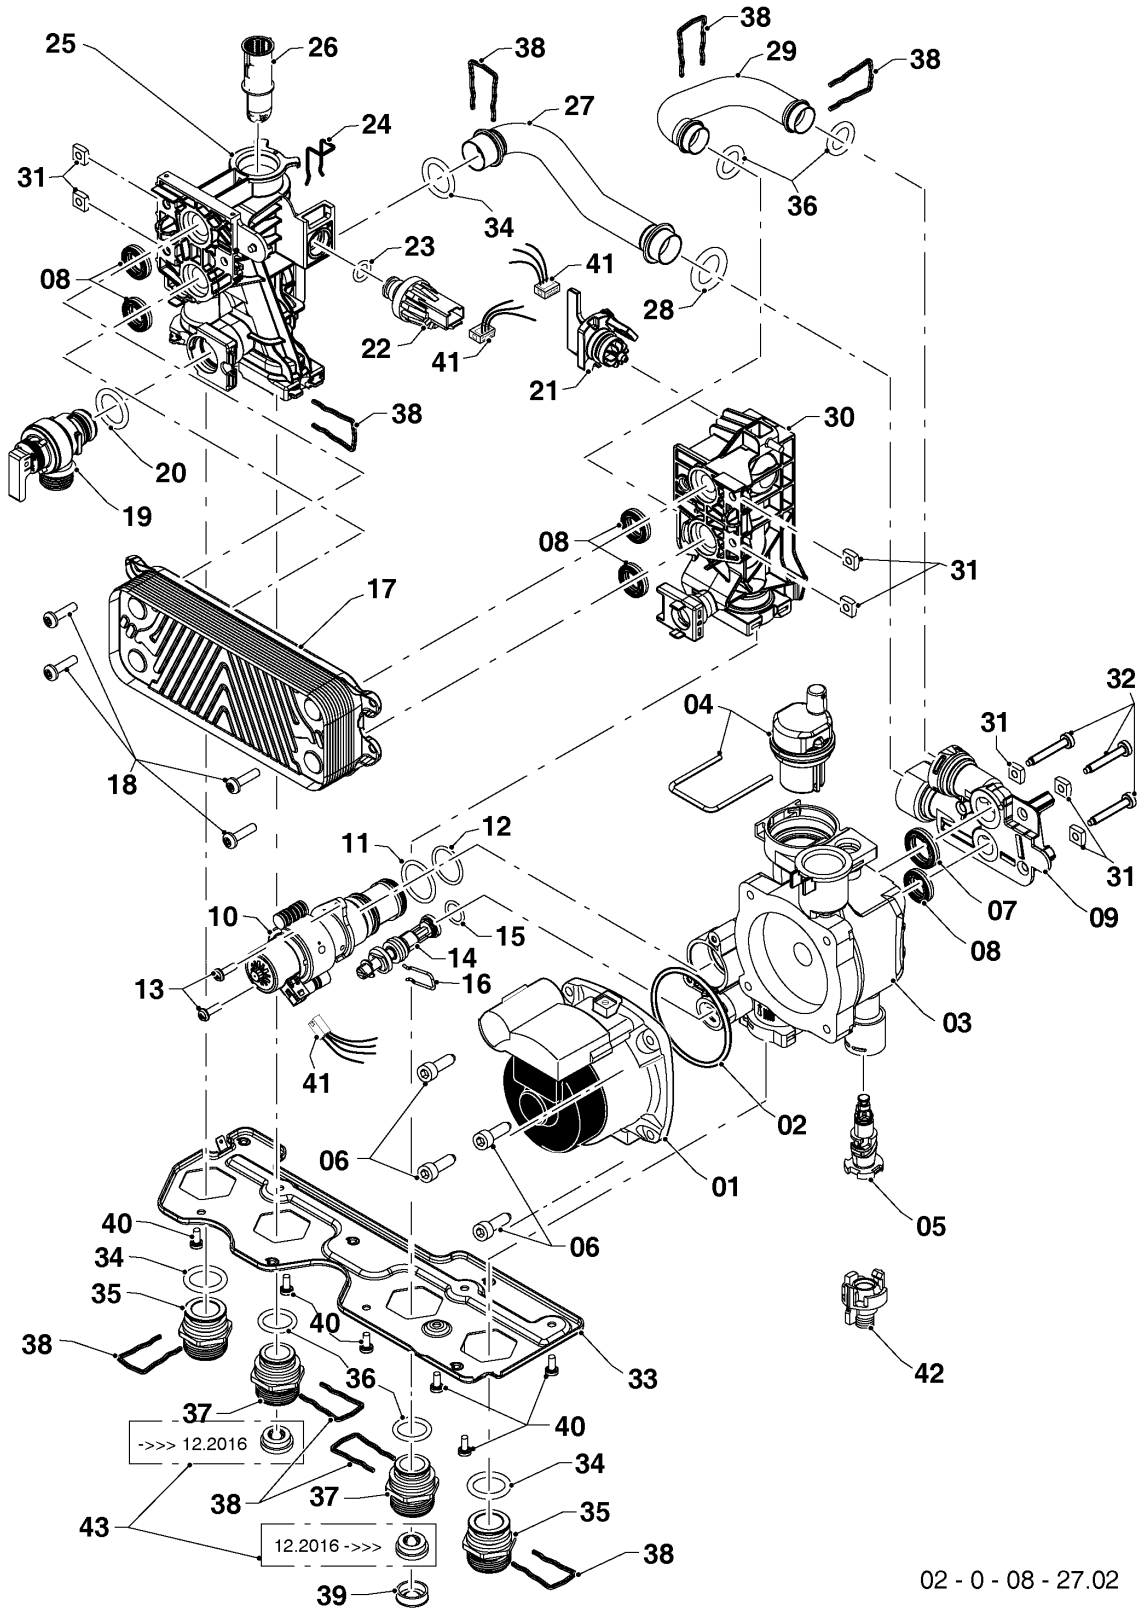

Wall-hung boilers (conventional flue combi)

30KOV20 Panther (H-RU)

08a - Hydraulic parts

02 - 0 - 08 - 27.02

Wall-hung boilers (conventional flue combi)

30KOV20 Panther (H-RU)

08a - Hydraulic parts

Pos.	Article	Description	Note
01	0020197549	Pump motor	30KOV20 Panther (H-RU), supplied with pos.06, it`s necessary to order also sealing ring (pos.02)
02	0020221829	O-ring	
03	0020207137	Housing, pump R-DIN	with parts 02,04,05,06,07,08,11,12,13,15,16, 31,32,34,38
04	S1024500	Automatic de-aerator	
05	0020207138	Tap drain piece R-DIN	
06	0020207139	Screw, pump (x4)	
07	0020014182	Gasket, type C, (x10)	
08	0020014166	Gasket, type C, (x10)	
09	0020197547	Hydroblock	with parts 07,08,28,31,32,36,38
10	0020097214	Diverter valve 3 way	with parts 11,12,13
11	0020097224	O-ring, (x10)	
12	0020097226	O-ring, (x10)	
13	0020097227	Screw, (x10)	
14	0020014169	Bypass	with parts 15, 16
15	0020014195	O-ring, (x10)	
16	0020047019	Clip, (x10)	
17	0020186153	Heat exchanger, 14 plates	30KOV20 Panther (H-RU), with parts 08,18
18	A000024274	Screw, M5x20 H/E plate, (x25)	
19	0020047005	Pressure relief valve, 3 bar	with parts 20,38
20	0020125448	O-ring, (x10)	
21	0020197555	Flow sensor	
22	0020079644	Sensor	with parts 23, 24
23	0020014177	O-ring, (x10)	
24	0020097197	Clip, (x10)	
25	0020186163	Hydroblock	supply with pos. 08, 18, 20, 23, 24, 26, 31, 34, 36, 38, 40
26	0020014178	Filter	
27	0020186168	Tube, by-pass	with parts 28,34,38
28	0020097187	O-ring, (x10)	
29	0020186167	Tube, pump-SHE	with parts 36,38