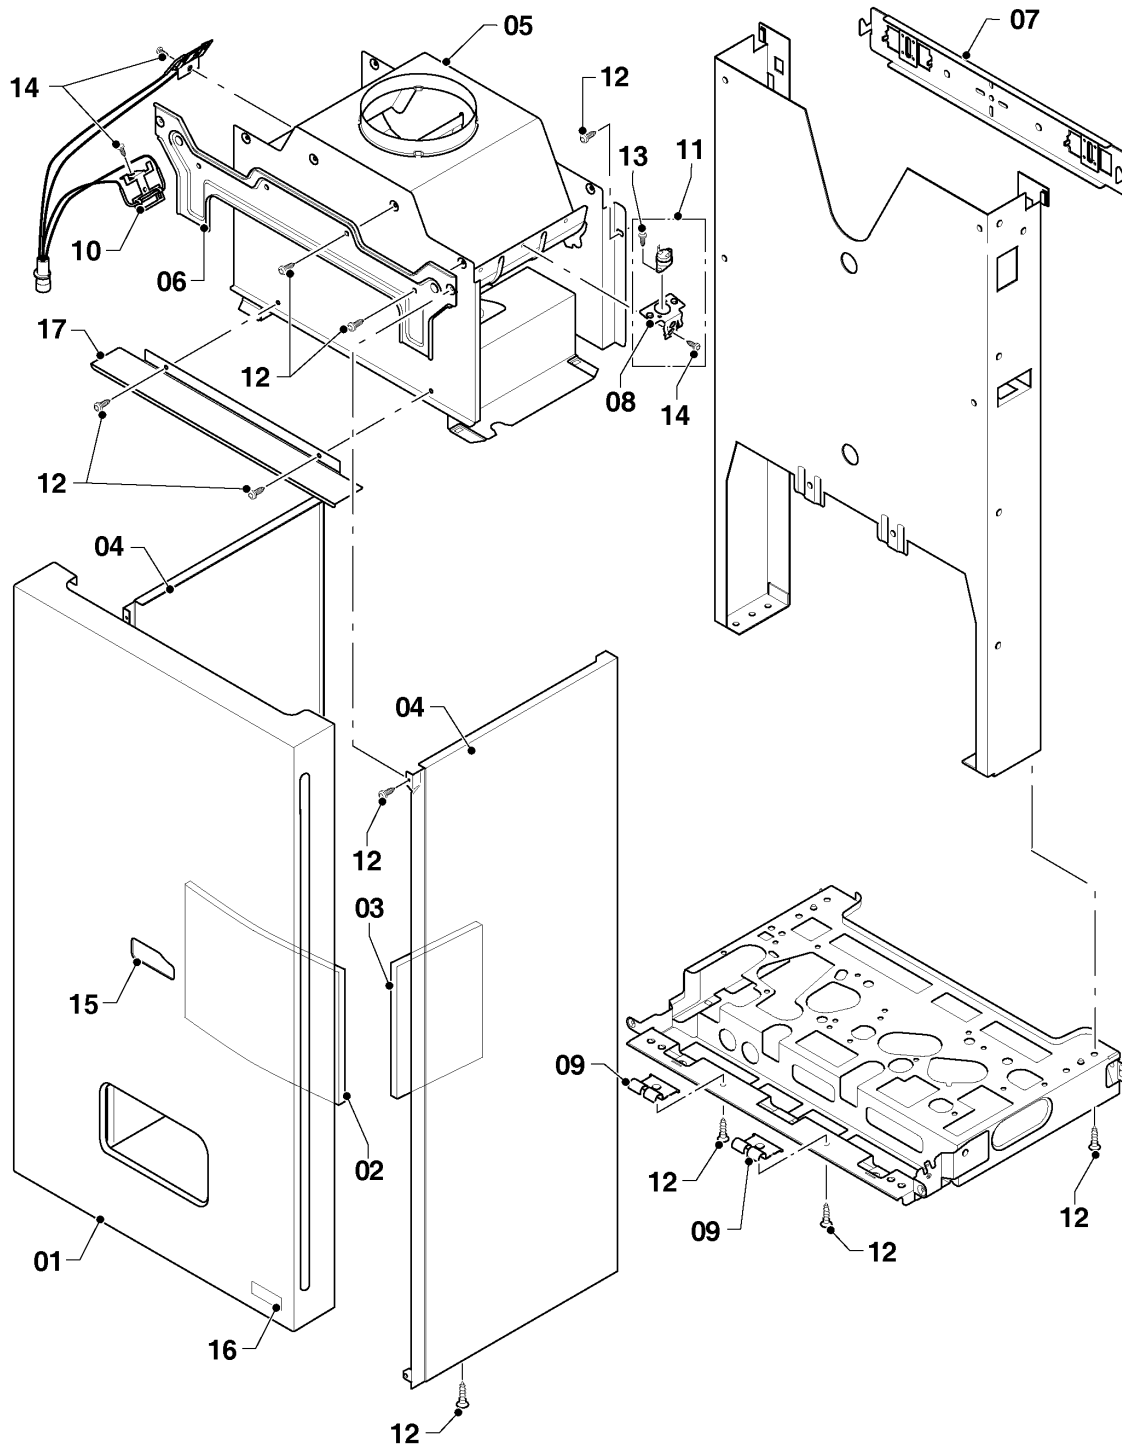

Wall-hung boilers (conventional flue combi)

30KOV20 Panther (H-RU)

07 - Casing parts

02 - 0 - 07 - 19.01

Wall-hung boilers (conventional flue combi)

30KOV20 Panther (H-RU)

07 - Casing parts

Pos.	Article	Description	Note
01	0020200616	Casing	with parts 012
02	0020200683	Heat protection plate	30KOV20 Panther (H-RU), until serial number 211736001... including
03	0020097995	Insulation plate	
04	0020200577	Side panel	with parts 012
05	0020200576	Draft diverter 28kW	30KOV20 Panther (H-RU), until serial number 211736001... including
06	0020210122	Support	with parts 012
07	0020216299	Support	
08	-	-	not available as single spare part, please order pos. 11
09	0020175666	Support, (x2)	with parts 012
10	0020200590	Sensor flue gas	30KOV20 Panther (H-RU), with parts 014, until serial number 211736001... including
11	0020265326	Sensor, kit	30KOV20 Panther (H-RU), until serial number 211736001... including
12	0020175576	Screw, (x10)	
13	-	-	not available as single spare part, please order pos. 11
14	2000801946	Screw, torx 4.2x13.5mm, (x25)	
15	0020195632	Name badge	
16	0020210130	Name badge	
17	0020210134	Protection plate	with parts 012