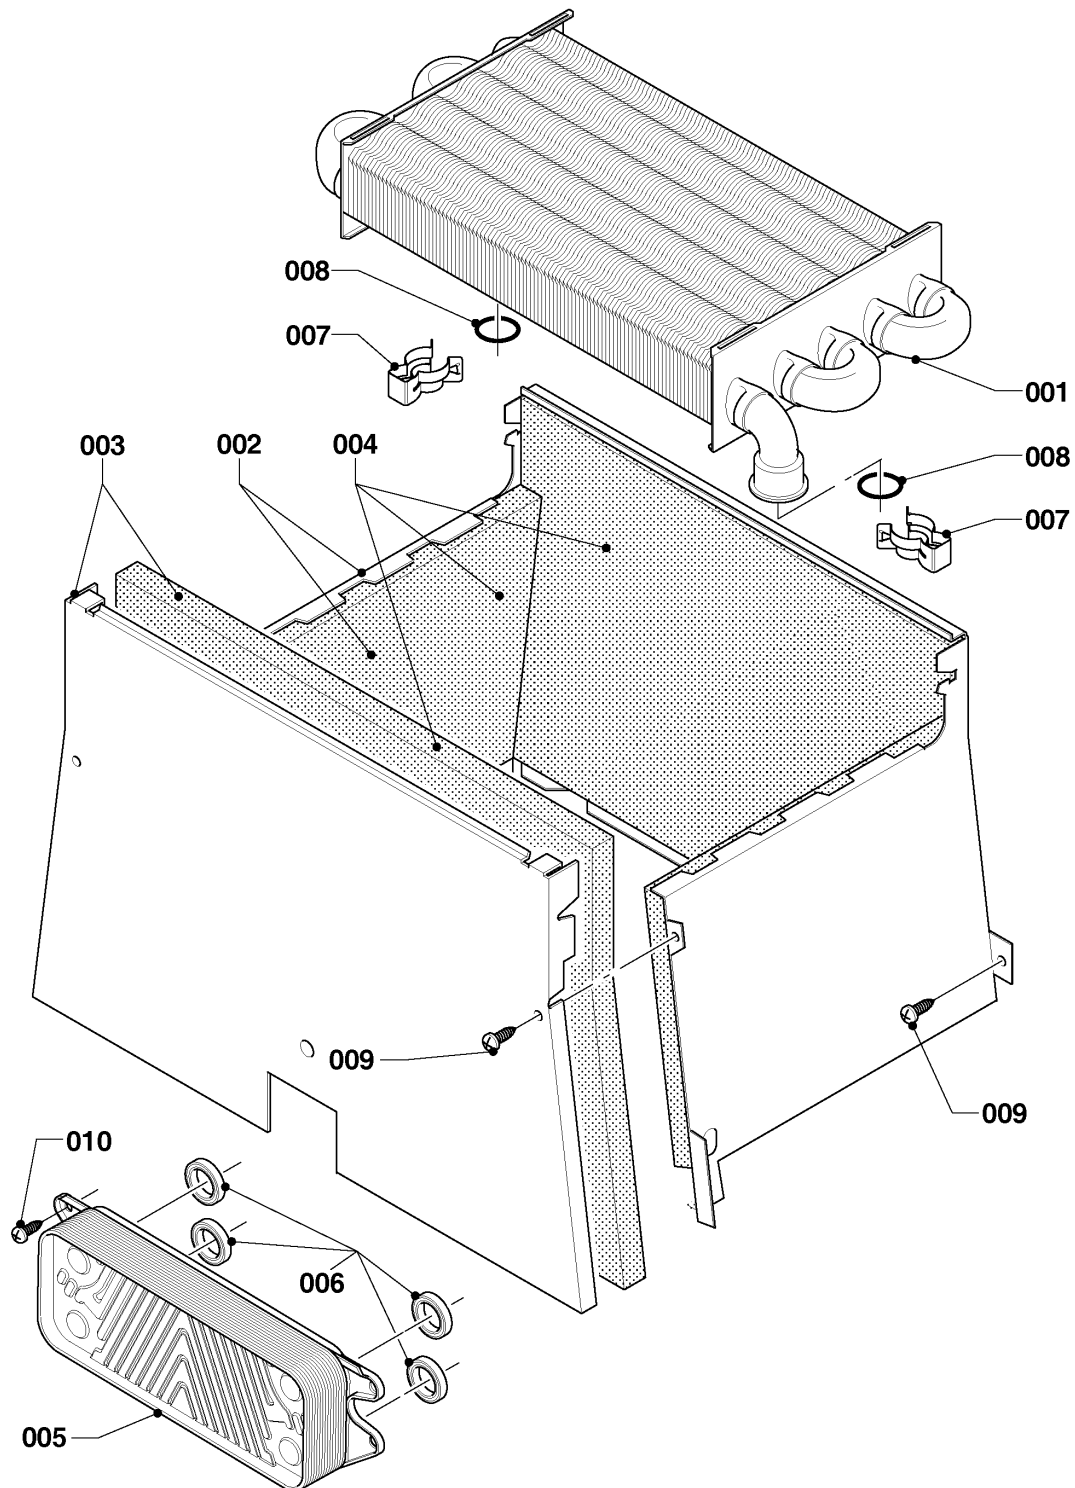

Wall-hung boilers (fan-assisted system)

25KTO20 Panther (H-RU)

06 - Heat exchanger

02 - 0 - 06 - 06

Wall-hung boilers (fan-assisted system)

25KTO20 Panther (H-RU)

06 - Heat exchanger

Pos.	Article	Description	Note
001	0020142420	Heat exchanger	25KTO20 Panther (H-RU), with parts 007, 008
002	0020200581	Combustion chamber	25KTO20 Panther (H-RU), with part 009
003	0020200673	Combustion chamber cover	25KTO20 Panther (H-RU), with part 009
004	0020200578	Insulation (set)	25KTO20 Panther (H-RU)
005	-	-	25KTO20 Panther (H-RU), not for these appliances
006	-	-	25KTO20 Panther (H-RU), not for these appliances
007	0020018462	Clip, (x10)	25KTO20 Panther (H-RU)
008	0020047026	O-ring, (x10)	25KTO20 Panther (H-RU)
009	0020175576	Screw, (x10)	25KTO20 Panther (H-RU)
010	-	-	25KTO20 Panther (H-RU), not for these appliances