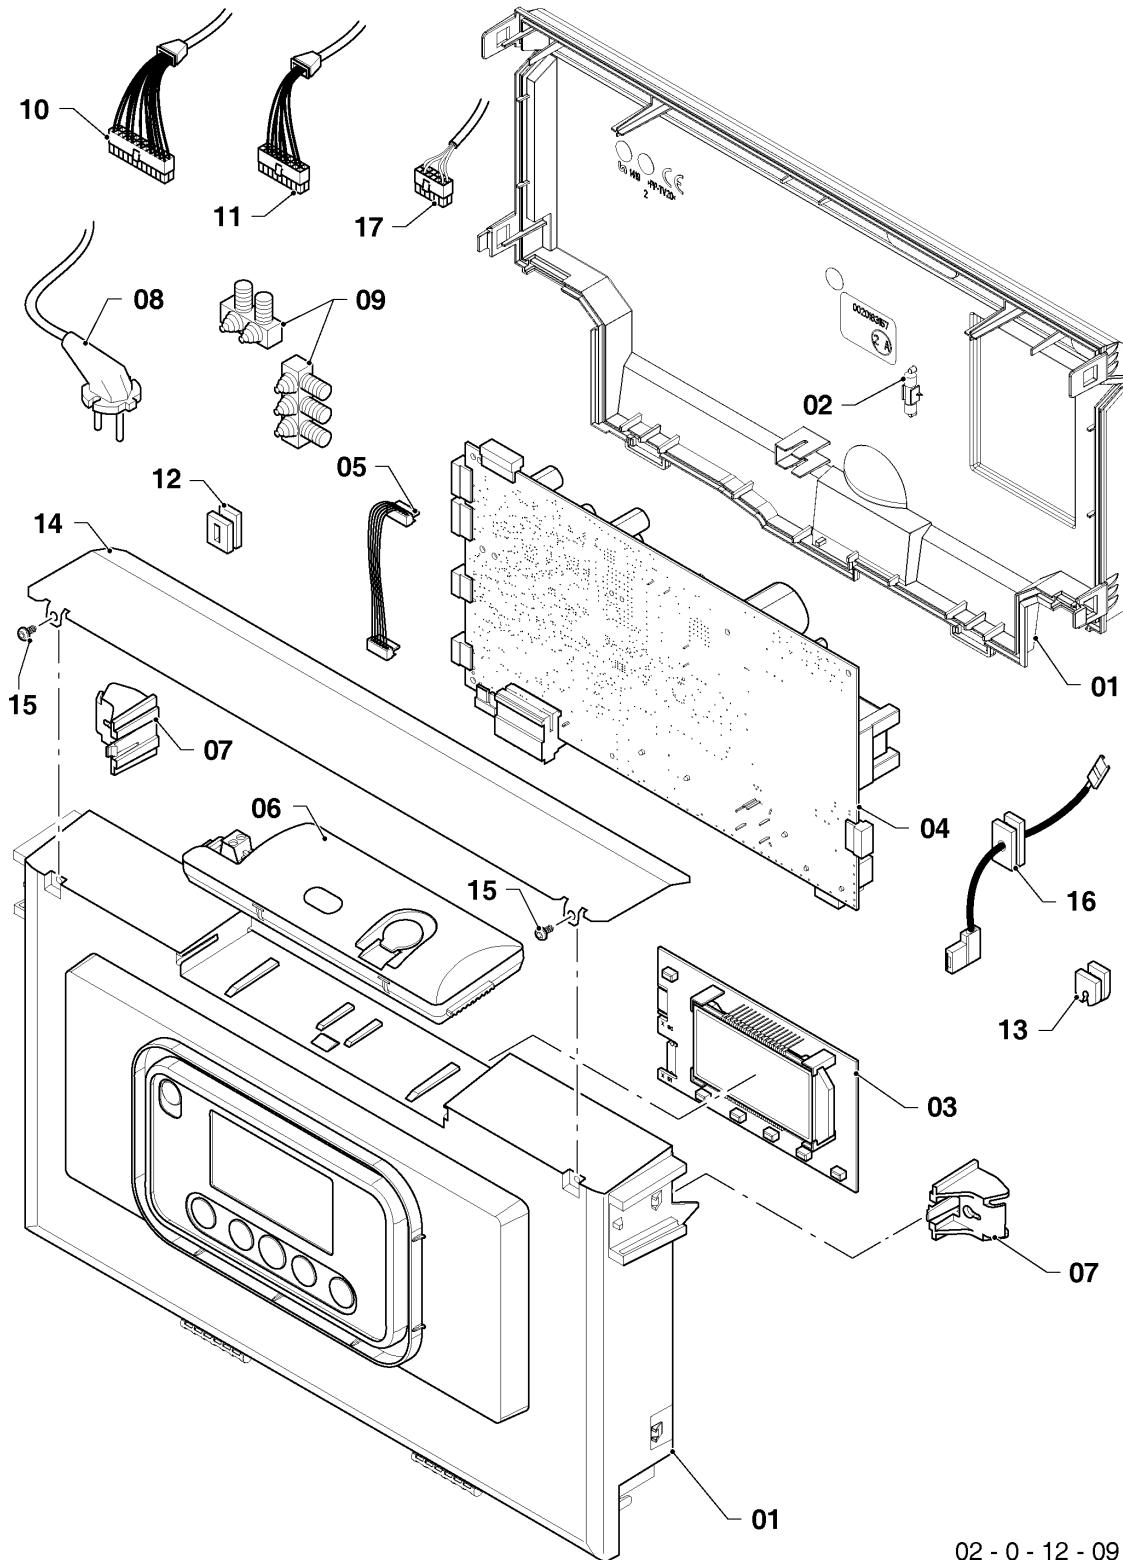

Wall-hung boilers (fan-assisted system)

25KTO20 Panther (H-RU)

12 - Control box

02 - 0 - 12 - 09

Wall-hung boilers (fan-assisted system)

25KTO20 Panther (H-RU)

12 - Control box

Pos.	Article	Description	Note
01	0020213176	Housing	25KTO20 Panther (H-RU), with part 002
02	0020079603	Fuse, 2,0 A T2H, (x10)	25KTO20 Panther (H-RU)
03	0020233682	Display	25KTO20 Panther (H-RU)
04	0020202572	PCB	25KTO20 Panther (H-RU), until serial number 211736001...including
05	0020084515	Cable tree (harness)	25KTO20 Panther (H-RU)
06	-	-	25KTO20 Panther (H-RU), not for these appliances
07	0020200631	Spacer	25KTO20 Panther (H-RU)
08	-	-	25KTO20 Panther (H-RU), not for these appliances
09	0020079417	Strain relief, kit	25KTO20 Panther (H-RU)
10	0020197553	Wiring harness	25KTO20 Panther (H-RU)
11	0020200650	Wiring harness	25KTO20 Panther (H-RU)
12	0020175568	Plug, (x5)	25KTO20 Panther (H-RU)
13	0020175566	Cable strain relief	25KTO20 Panther (H-RU)
14	-	-	25KTO20 Panther (H-RU), not for these appliances
15	-	-	25KTO20 Panther (H-RU), not for these appliances
16	0020200666	Cable	25KTO20 Panther (H-RU)
17	-	-	25KTO20 Panther (H-RU), not for these appliances