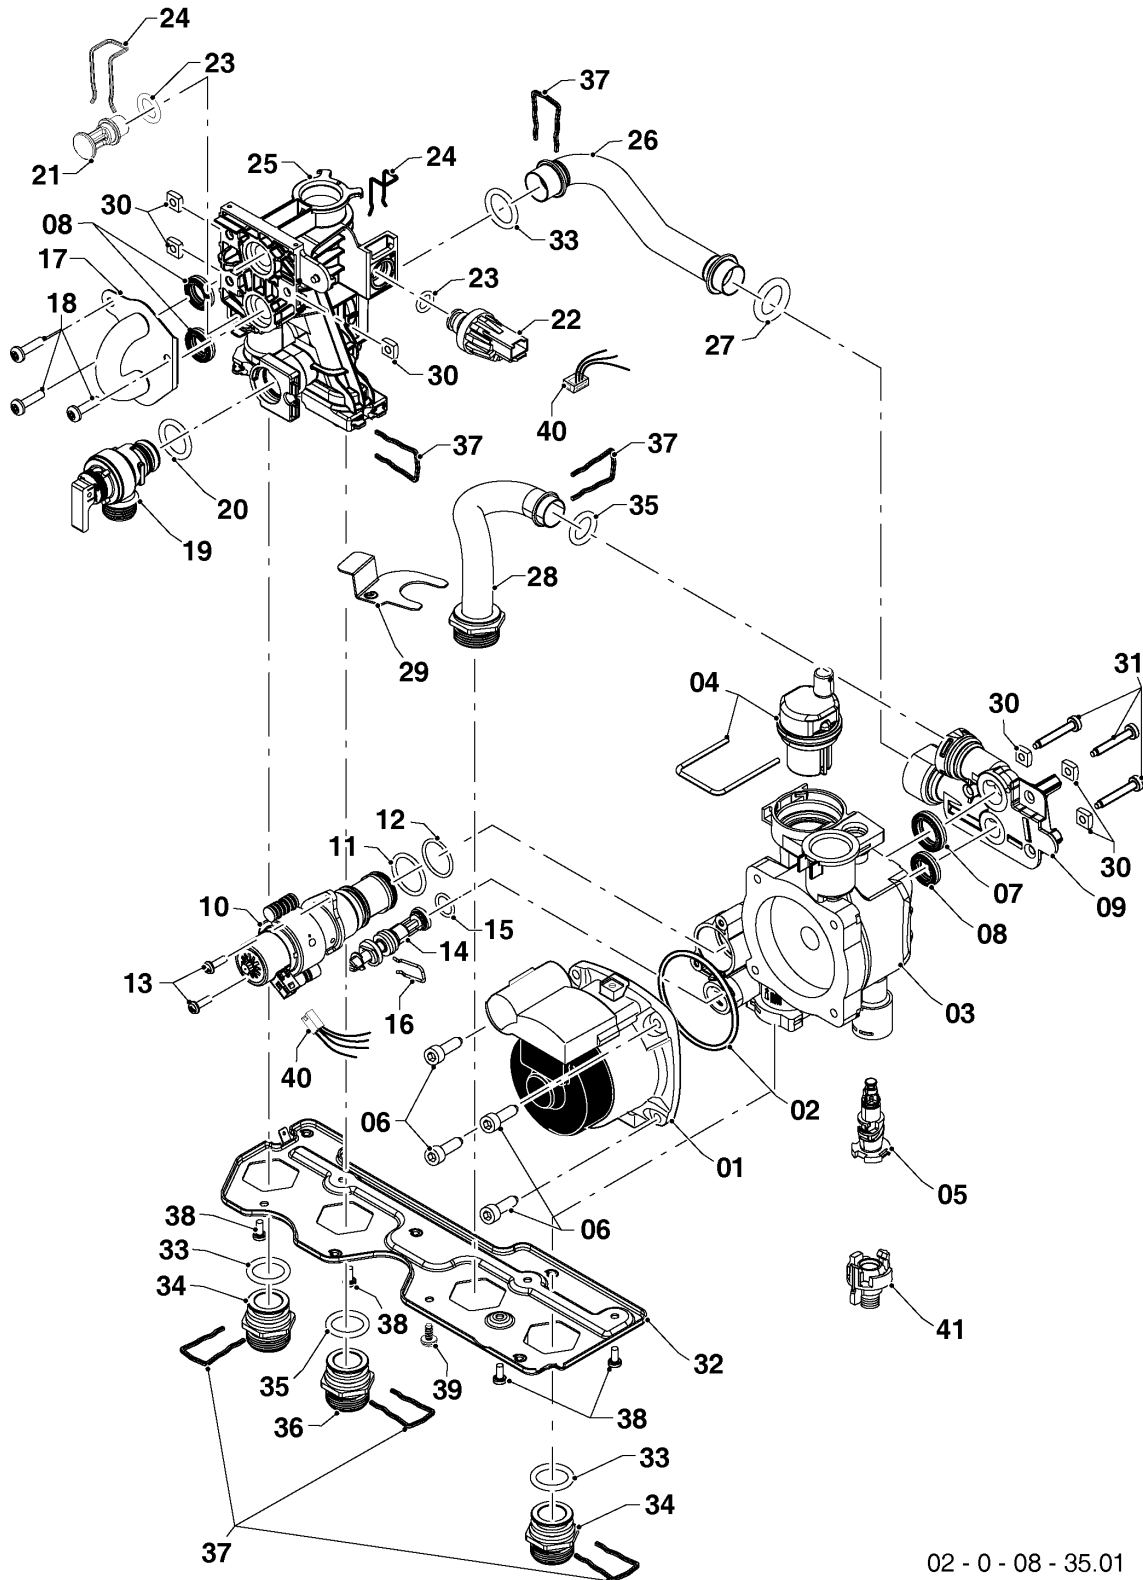

Wall-hung boilers (fan-assisted system)

25KTO20 Panther (H-RU)

08a - Hydraulic parts

02 - 0 - 08 - 35.01

Wall-hung boilers (fan-assisted system)

25KTO20 Panther (H-RU)

08a - Hydraulic parts

Pos.	Article	Description	Note
01	0020197549	Pump motor	25KTO20 Panther (H-RU), supplied with pos.06, it`s necessary to order also sealing ring (pos.02)
02	0020221829	O-ring	25KTO20 Panther (H-RU)
03	0020207137	Housing, pump R-DIN	25KTO20 Panther (H-RU), with parts 02,04,05,06,07,08,11,12,13,15,16,30,31,33,37
04	S1024500	Automatic de-aerator	25KTO20 Panther (H-RU)
05	0020207138	Tap drain piece R-DIN	25KTO20 Panther (H-RU)
06	0020207139	Screw, pump (x4)	25KTO20 Panther (H-RU)
07	0020014182	Gasket, type C, (x10)	25KTO20 Panther (H-RU)
08	0020014166	Gasket, type C, (x10)	25KTO20 Panther (H-RU)
09	0020197547	Hydroblock	25KTO20 Panther (H-RU), with parts 07,08,27,35,30,31,33,37
10	0020097214	Diverter valve 3 way	25KTO20 Panther (H-RU), with parts 11,12,13
11	0020097224	O-ring, (x10)	25KTO20 Panther (H-RU)
12	0020097226	O-ring, (x10)	25KTO20 Panther (H-RU)
13	0020097227	Screw, (x10)	25KTO20 Panther (H-RU)
14	0020014169	Bypass	25KTO20 Panther (H-RU), with parts 15,16
15	0020014195	O-ring, (x10)	25KTO20 Panther (H-RU)
16	0020047019	Clip, (x10)	25KTO20 Panther (H-RU)
17	0020186169	Tube, system outlet	25KTO20 Panther (H-RU), with parts 08,18,30
18	A000024274	Screw, M5x20 H/E plate, (x25)	25KTO20 Panther (H-RU)
19	0020047005	Pressure relief valve, 3 bar	25KTO20 Panther (H-RU), with parts 20,37
20	0020125448	O-ring, (x10)	25KTO20 Panther (H-RU)
21	0020098017	Plug	25KTO20 Panther (H-RU), with parts 23, 24
22	0020079644	Sensor	25KTO20 Panther (H-RU), with parts 23, 24
23	0020014177	O-ring, (x10)	25KTO20 Panther (H-RU)
24	0020097197	Clip, (x10)	25KTO20 Panther (H-RU)