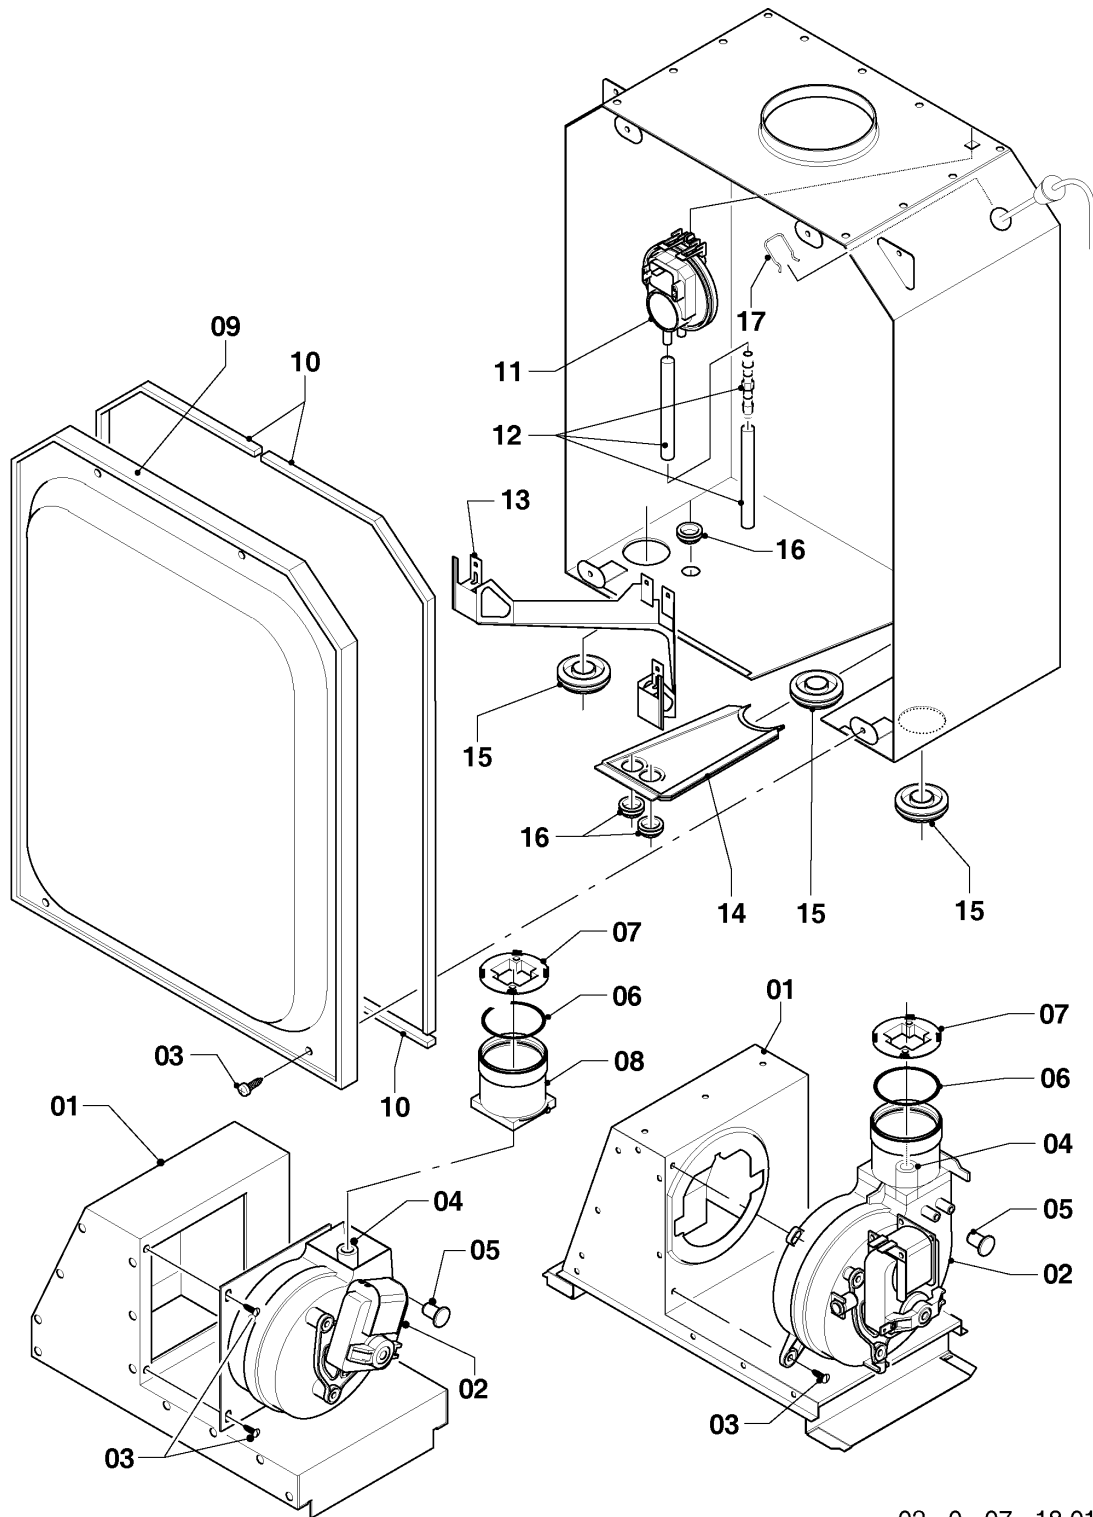

Wall-hung boilers (fan-assisted system)

25KTO20 Panther (H-RU)

07b - Casing parts

02 - 0 - 07 - 18.01

Wall-hung boilers (fan-assisted system)

25KTO20 Panther (H-RU)

07b - Casing parts

Pos.	Article	Description	Note
01	0020200662	Flue gas collector	25KTO20 Panther (H-RU), with part 003, until serial number 211736001... including
02	0020213171	Fan	25KTO20 Panther (H-RU), with parts 003, 005, 006, 007, until serial number 211736001...including
03	0020175576	Screw, (x10)	25KTO20 Panther (H-RU)
04	0020210135	Insert, (kit)	25KTO20 Panther (H-RU), until serial number 211736001...including
05	0020200568	Plug, (x5)	25KTO20 Panther (H-RU)
06	0020218133	Lip seal, silicone (DN 60)	25KTO20 Panther (H-RU)
07	0020200586	Insert nature	25KTO20 Panther (H-RU), until serial number 211736001...including
08	0020200675	Sleeve	25KTO20 Panther (H-RU)
09	0020200617	Casing	25KTO20 Panther (H-RU), with parts 003,010
10	0020200569	Gasket kit	25KTO20 Panther (H-RU)
11	0020210136	Pressure safeguard	25KTO20 Panther (H-RU), with part 012, until serial number 211736001...including
12	0020200567	Hose set	25KTO20 Panther (H-RU)
13	0020200596	Guide plate	25KTO20 Panther (H-RU), until serial number 211736001...including
14	0020216975	Insert	25KTO20 Panther (H-RU)
15	0020014192	Gasket, red large	25KTO20 Panther (H-RU)
16	0020216991	Gasket	25KTO20 Panther (H-RU)
17	0020200680	Clip, (x10)	25KTO20 Panther (H-RU)