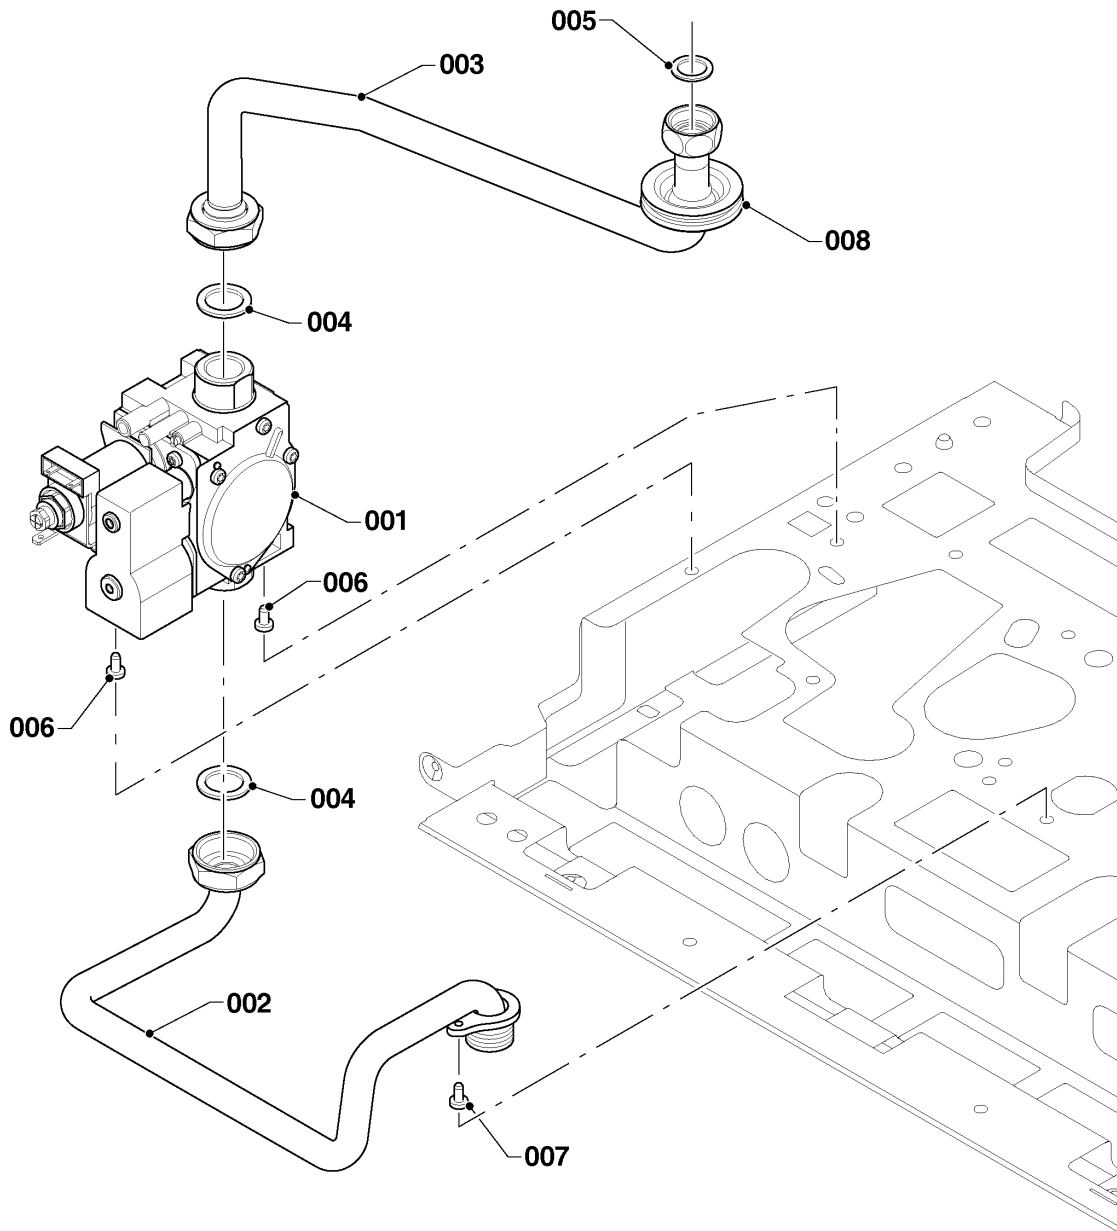

Wall-hung boilers (fan-assisted system)

25KTO20 Panther (H-RU)

02 - Gas section

02 - 0 - 02 - 06

Wall-hung boilers (fan-assisted system)

25KTO20 Panther (H-RU)

02 - Gas section

Pos.	Article	Description	Note
001	0020200660	Gas valve assembly	25KTO20 Panther (H-RU)
002	0020200611	Gas pipe	25KTO20 Panther (H-RU), with parts 004, 007
003	0020200609	Gas pipe	25KTO20 Panther (H-RU), with parts 004, 005, 007
004	0020014193	Sealing ring, (x10)	25KTO20 Panther (H-RU)
005	0020047034	Sealing ring, (x10)	25KTO20 Panther (H-RU)
006	S5490600	Screw, (x50)	25KTO20 Panther (H-RU)
007	0020175576	Screw, (x10)	25KTO20 Panther (H-RU)
008	0020014192	Gasket, red large	25KTO20 Panther (H-RU)

Wall-hung boilers (fan-assisted system)

25KTO20 Panther (H-RU)

04 - Burner

02 - 0 - 04 - 08

Wall-hung boilers (fan-assisted system)

25KTO20 Panther (H-RU)

04 - Burner

Pos.	Article	Description	Note
000	0020199915	Conversion kit, H -> PB (30mbar)	25KTO20 Panther (H-RU), not shown
001	0020200594	Burner chamber group 24kW	25KTO20 Panther (H-RU), with part 006
002	0020200603	Burner support 24kW H	25KTO20 Panther (H-RU), with parts 003, 007
003	0020047034	Sealing ring, (x10)	25KTO20 Panther (H-RU)
004	0020200638	Electrode	25KTO20 Panther (H-RU)
005	-	-	25KTO20 Panther (H-RU), not for these appliances
006	0020216992	Screw, (x10)	25KTO20 Panther (H-RU)
007	0020175576	Screw, (x10)	25KTO20 Panther (H-RU)
008	-	-	25KTO20 Panther (H-RU), not for these appliances
009	0020216993	Screw, (x10)	25KTO20 Panther (H-RU)