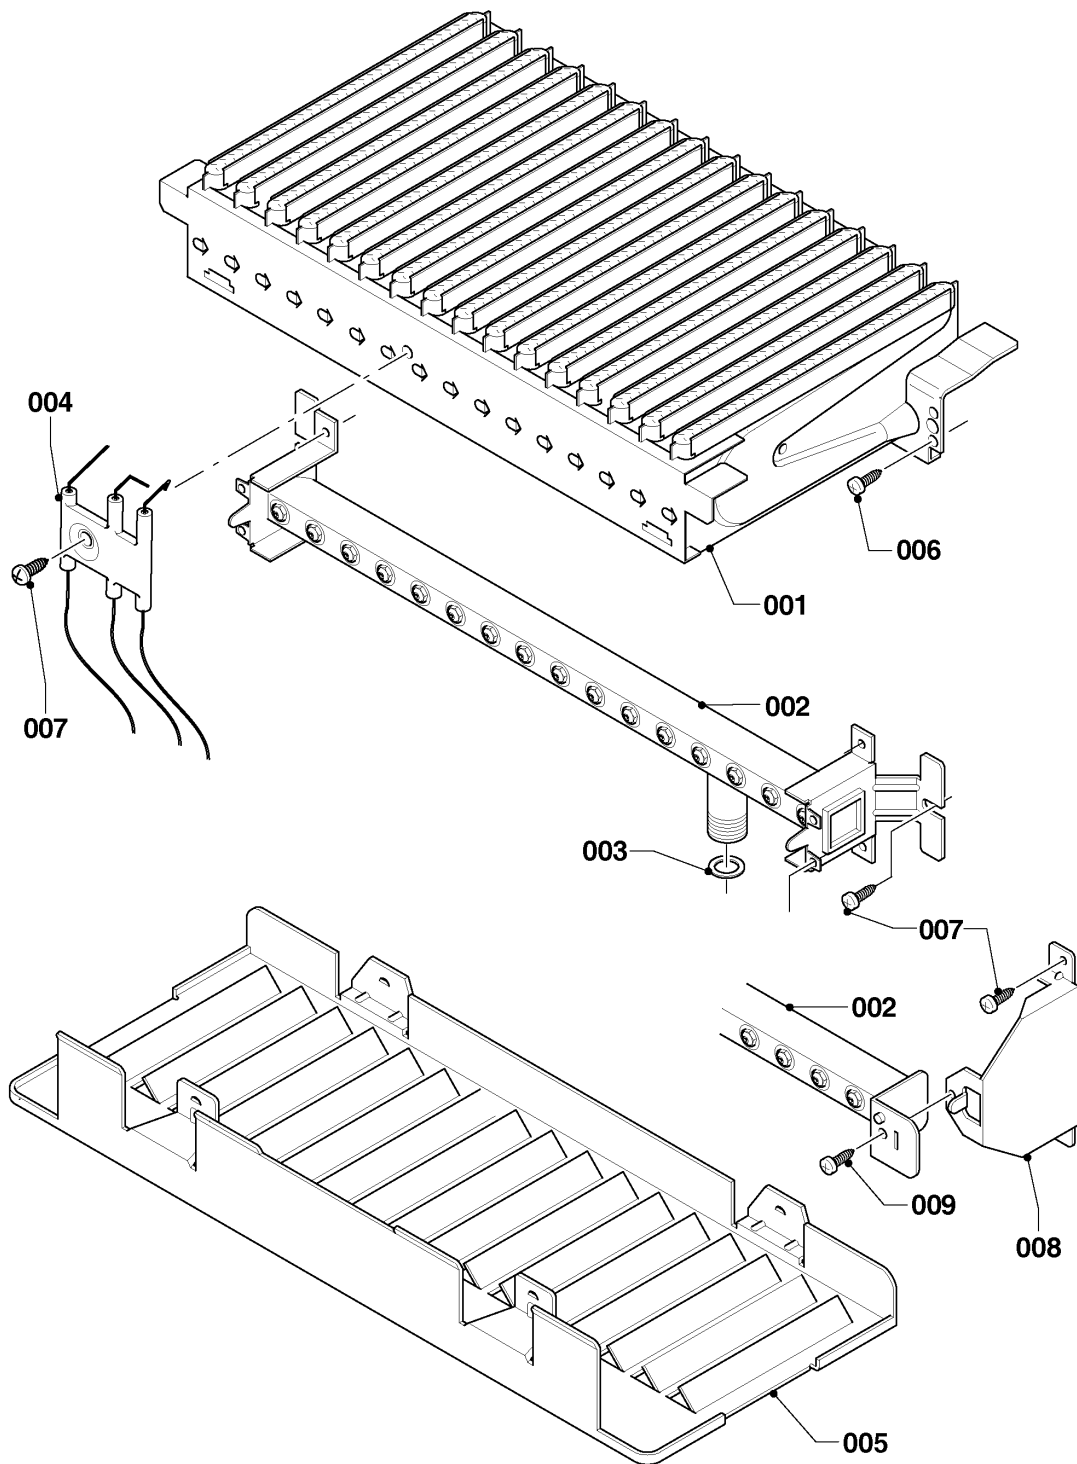

Wall-hung boilers (fan-assisted system)

25KTO20 Panther (H-RU)

02 - Gas section

02 - 0 - 02 - 06

Wall-hung boilers (fan-assisted system)

25KTO20 Panther (H-RU)

02 - Gas section

Pos.	Article	Description	Note
001	0020200660	Gas valve assembly	25KTO20 Panther (H-RU)
002	0020200611	Gas pipe	25KTO20 Panther (H-RU), with parts 004, 007
003	0020200609	Gas pipe	25KTO20 Panther (H-RU), with parts 004, 005, 007
004	0020014193	Sealing ring, (x10)	25KTO20 Panther (H-RU)
005	0020047034	Sealing ring, (x10)	25KTO20 Panther (H-RU)
006	S5490600	Screw, (x50)	25KTO20 Panther (H-RU)
007	0020175576	Screw, (x10)	25KTO20 Panther (H-RU)
008	0020014192	Gasket, red large	25KTO20 Panther (H-RU)

Wall-hung boilers (fan-assisted system)

25KTO20 Panther (H-RU)

04 - Burner

02 - 0 - 04 - 08

Wall-hung boilers (fan-assisted system)

25KTO20 Panther (H-RU)

04 - Burner

Pos.	Article	Description	Note
000	0020199915	Conversion kit, H -> PB (30mbar)	25KTO20 Panther (H-RU), not shown
001	0020200594	Burner chamber group 24kW	25KTO20 Panther (H-RU), with part 006
002	0020200603	Burner support 24kW H	25KTO20 Panther (H-RU), with parts 003, 007
003	0020047034	Sealing ring, (x10)	25KTO20 Panther (H-RU)
004	0020200638	Electrode	25KTO20 Panther (H-RU)
005	-	-	25KTO20 Panther (H-RU), not for these appliances
006	0020216992	Screw, (x10)	25KTO20 Panther (H-RU)
007	0020175576	Screw, (x10)	25KTO20 Panther (H-RU)
008	-	-	25KTO20 Panther (H-RU), not for these appliances
009	0020216993	Screw, (x10)	25KTO20 Panther (H-RU)