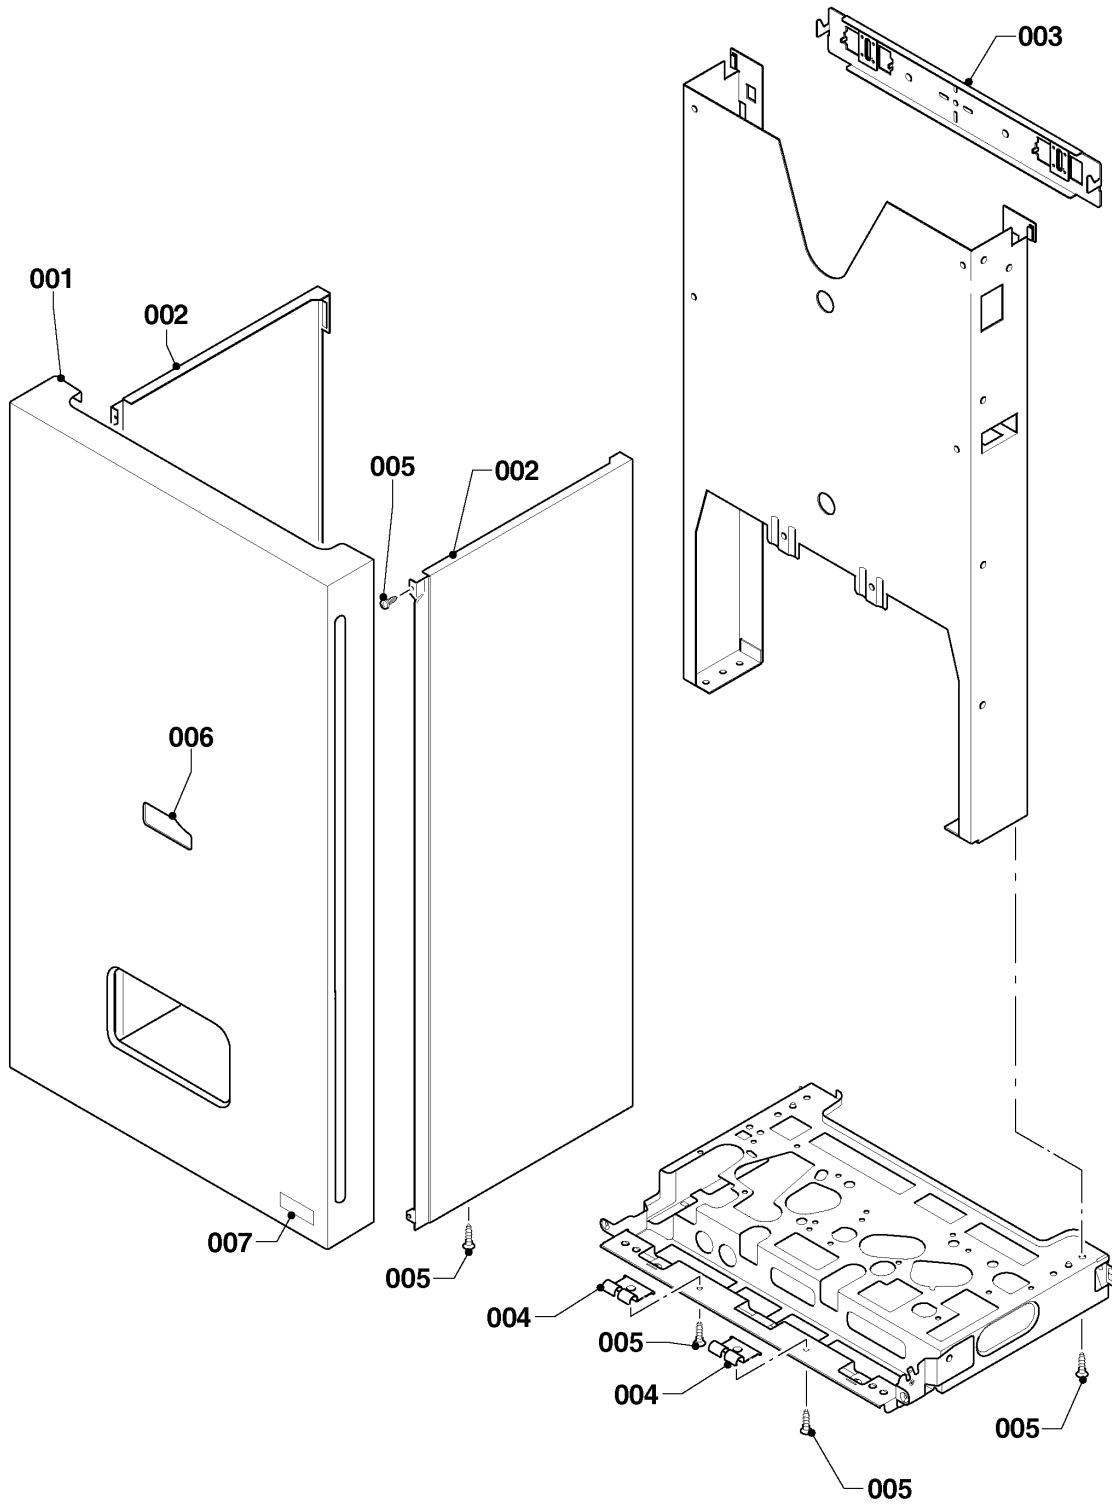

Wall-hung boilers (fan-assisted system)

25KTO20 Panther (H-RU)

07a - Casing parts

02 - 0 - 07 - 17

Wall-hung boilers (fan-assisted system)

25KTO20 Panther (H-RU)

07a - Casing parts

Pos.	Article	Description	Note
001	0020200616	Casing	25KTO20 Panther (H-RU), with part 005
002	0020200577	Side panel	25KTO20 Panther (H-RU), with part 005
003	0020216299	Support	25KTO20 Panther (H-RU)
004	0020175666	Support, (x2)	25KTO20 Panther (H-RU), with part 005
005	0020175576	Screw, (x10)	25KTO20 Panther (H-RU)
006	0020195632	Name badge	25KTO20 Panther (H-RU)
007	0020210130	Name badge	25KTO20 Panther (H-RU)