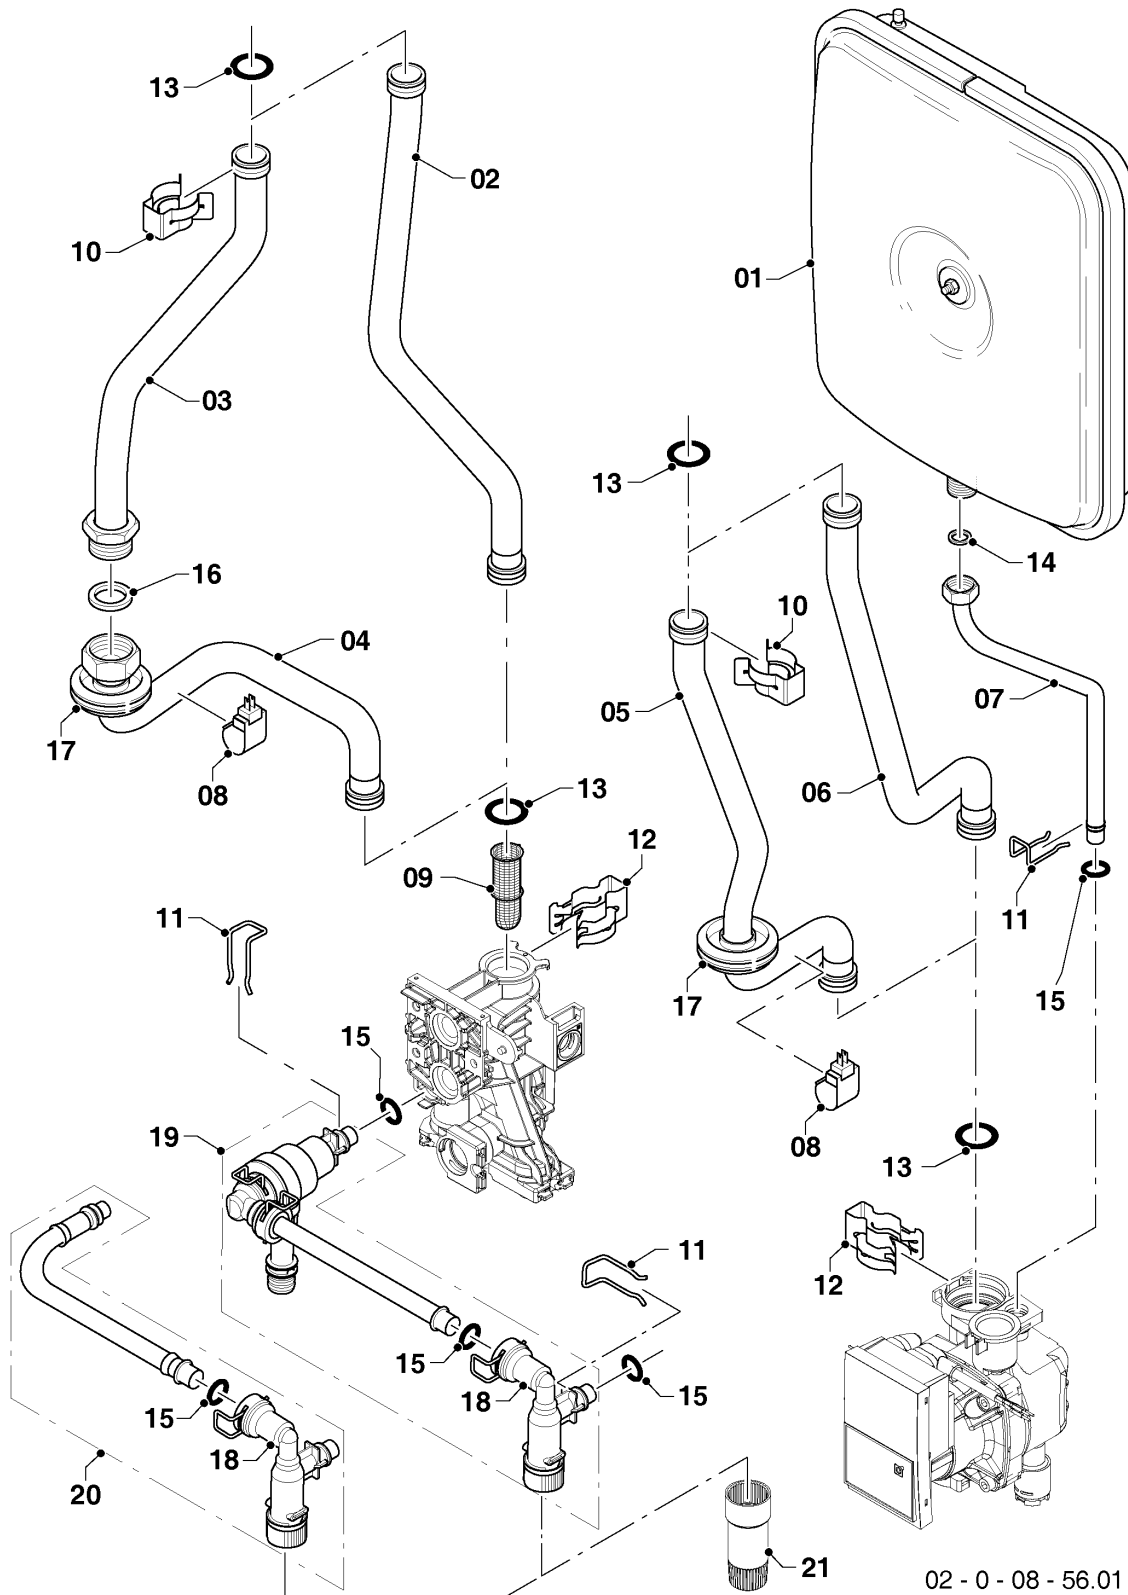

Wall-hung boilers (fan-assisted system)

25KTO20 Panther (H-RU)

08b - Hydraulic parts

Wall-hung boilers (fan-assisted system)

25KTO20 Panther (H-RU)

08b - Hydraulic parts

Pos.	Article	Description	Note
01	0020200681	Expansion vessel 10 ltr.	25KTO20 Panther (H-RU)
02	-	-	25KTO20 Panther (H-RU), not for these appliances
03	0020218972	Tube	25KTO20 Panther (H-RU), with parts 010,013,016
04	0020200641	Tube	25KTO20 Panther (H-RU), with parts 012,013,016
05	0020200642	Tube	25KTO20 Panther (H-RU), with parts 010,012,013
06	-	-	25KTO20 Panther (H-RU), not for these appliances
07	0020200618	Tube	25KTO20 Panther (H-RU), with parts 011,014,015
08	0020200599	Sensor, NTC 19mm	25KTO20 Panther (H-RU)
09	0020014178	Filter	25KTO20 Panther (H-RU), with parts 012, 013
10	0020018462	Clip, (x10)	25KTO20 Panther (H-RU)
11	0020097197	Clip, (x10)	25KTO20 Panther (H-RU)
12	0020039764	Clip	25KTO20 Panther (H-RU)
13	0020047026	O-ring, (x10)	25KTO20 Panther (H-RU)
14	0020211087	Gasket, (x10)	25KTO20 Panther (H-RU)
15	0020014177	O-ring, (x10)	25KTO20 Panther (H-RU)
16	0020014193	Sealing ring, (x10)	25KTO20 Panther (H-RU)
17	0020014192	Gasket, red large	25KTO20 Panther (H-RU)
18	-	-	25KTO20 Panther (H-RU), not for these appliances
19	-	-	25KTO20 Panther (H-RU), not for these appliances
20	-	-	25KTO20 Panther (H-RU), not for these appliances
21	-	-	25KTO20 Panther (H-RU), not for these appliances