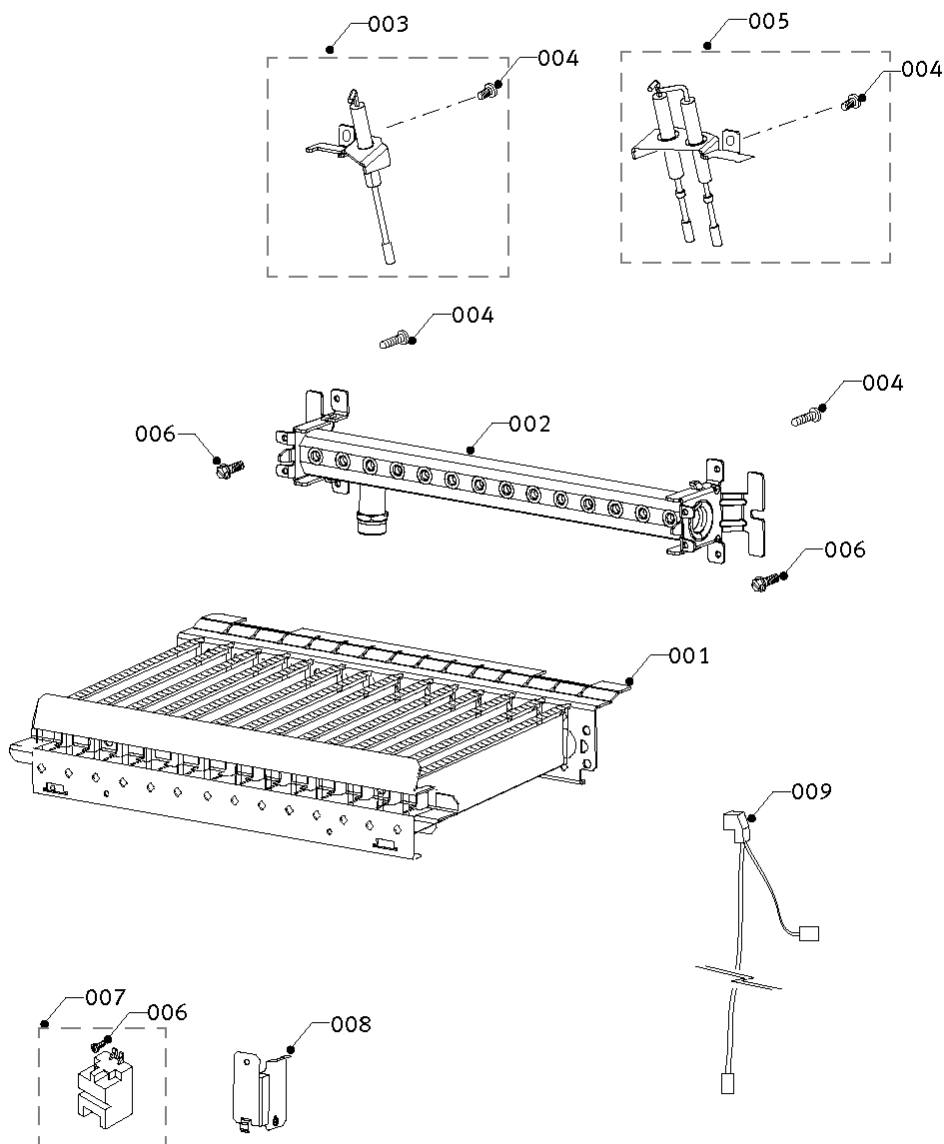

Wall-hung boilers (conventional flue combi)

25KOV/19 PANTHER (N-RU)

02 - Gas section

02 - 0 - 02 - 02

Wall-hung boilers (conventional flue combi)

25KOV/19 PANTHER (N-RU)

02 - Gas section

Pos.	Article	Description	Note
001	0020137104	Washer 13,7-18x1,5mm (x10)	
002	0020097990	Gas pipe	
003	0020039188	Gas valve assembly, with regulator 12mm	25KOV/19 PANTHER (N-RU)
004	0020132291	Orifice plate, 6.1 mm	brown, NGL
004	0020132296	Orifice plate, 5.2 mm	violet, LPG
005	0020097988	Support gas valve	
006	0020097989	Gas Tube	
007	S5490600	Screw, (x50)	

Wall-hung boilers (conventional flue combi)

25KOV/19 PANTHER (N-RU)

04 - Burner

02-0-04-03

Wall-hung boilers (conventional flue combi)

25KOV/19 PANTHER (N-RU)

04 - Burner

Pos.	Article	Description	Note
001	0020035604	Burner parts-U	
002	0020097982	Manifold - 1,30	25KOV/19 PANTHER (N-RU)
003	2000801887	Sensing flame electrode	
004	S5490600	Screw, (x50)	
005	2000801888	Ignition flame electrode	
006	2000801946	Screw, torx 4.2x13.5mm, (x25)	
007	S5742700	Spark generator	
008	0020097983	Support ignitor	
009	0020097984	Ignitor harness	

Wall-hung boilers (conventional flue combi)

25KOV/19 PANTHER (N-RU)

07a - Casing parts

02-0-07-06

Wall-hung boilers (conventional flue combi)

25KOV/19 PANTHER (N-RU)

07a - Casing parts

Pos.	Article	Description	Note
001	0020094081	Front panel, PT shape white	
002	0020035103	Label PROTHERM 70	
003	0020101506	Seal, front panel	
004	0020097995	Insulation plate	
005	0020094640	Side panel, white VC SP	
006	S1004800	Draft diverter	
007	0020049261	Flue thermostat 65+-3°C	
008	S1206200	Hanging Bracket	
009	0020034693	Wire gripping 057656	
010	2000801946	Screw, torx 4.2x13.5mm, (x25)	
011	0020097996	Connection kit	
012	0020098502	Seal kit and flow limiter 8L	1x gas sealing + 4x sealing ring 24x1,5 mm