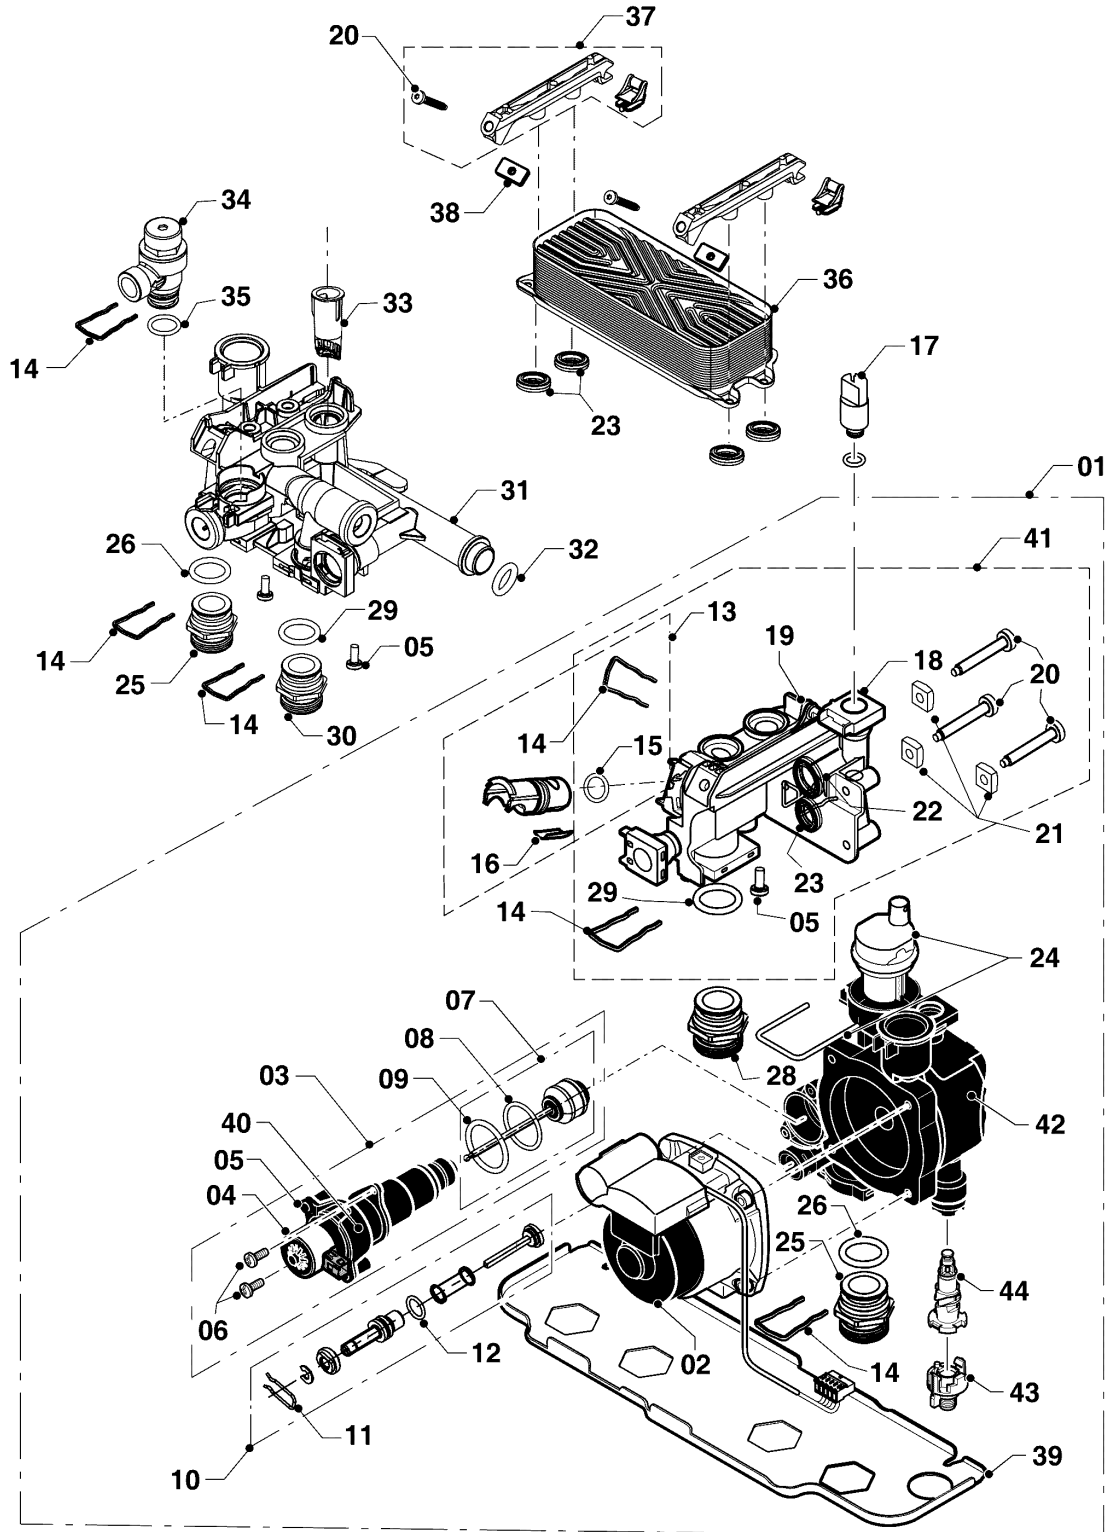

Wall-hung boilers (conventional flue combi)

25KOV/19 PANTHER (N-RU)

08a - Hydraulic parts

02 - 0 - 08 - 01.04

Wall-hung boilers (conventional flue combi)

25KOV/19 PANTHER (N-RU)

08a - Hydraulic parts

Pos.	Article	Description	Note
01	0020097208	Hydraulic block pump	available until sold out, then replaced by HE pump
01	0010030667	Pump, high-efficiency	In case of upgrading SD to HE pump please order also cable 0010032761!
01	0010032761	Cable	
02	0020097216	Motor pump	available until sold out, then replaced by HE pump
02	0010032795	Pump, high-efficiency	In case of upgrading SD to HE pump please order also cable 0010032761!
02	0010032761	Cable	
03	0020097214	Diverter valve 3 way	
04	S1053700	Motor, 3-way-valve	only for appliances manufactured until 07/2017. For appliances manufactured after 07/2017 available only in kit (pos. 03)
05	0020097185	Screw, (x10)	only for appliances manufactured until 07/2017. For appliances manufactured after 07/2017 available only in kit (pos. 03)
06	0020097228	Screw, (x10)	
07	0020097222	Valve for 3WV	only for appliances manufactured until 07/2017. For appliances manufactured after 07/2017 available only in kit (pos. 03)
08	0020097226	O-ring, (x10)	
09	0020097224	O-ring, (x10)	
10	0020014169	Bypass	
11	0020014164	Retaining clip, wire, (x10)	
12	0020014195	O-ring, (x10)	
13	0020097207	Sensor flow	
14	0020014176	Clip, (x10)	
15	0020097234	O-ring, (x10)	
16	0020097232	Filter, flow sensor, (x10)	
17	S5720500	Pressure sensor	
18	0020097202	O-ring, (x10)	
19	0020097197	Clip, (x10)	
20	0020097193	Screw, M5x33, (x10)