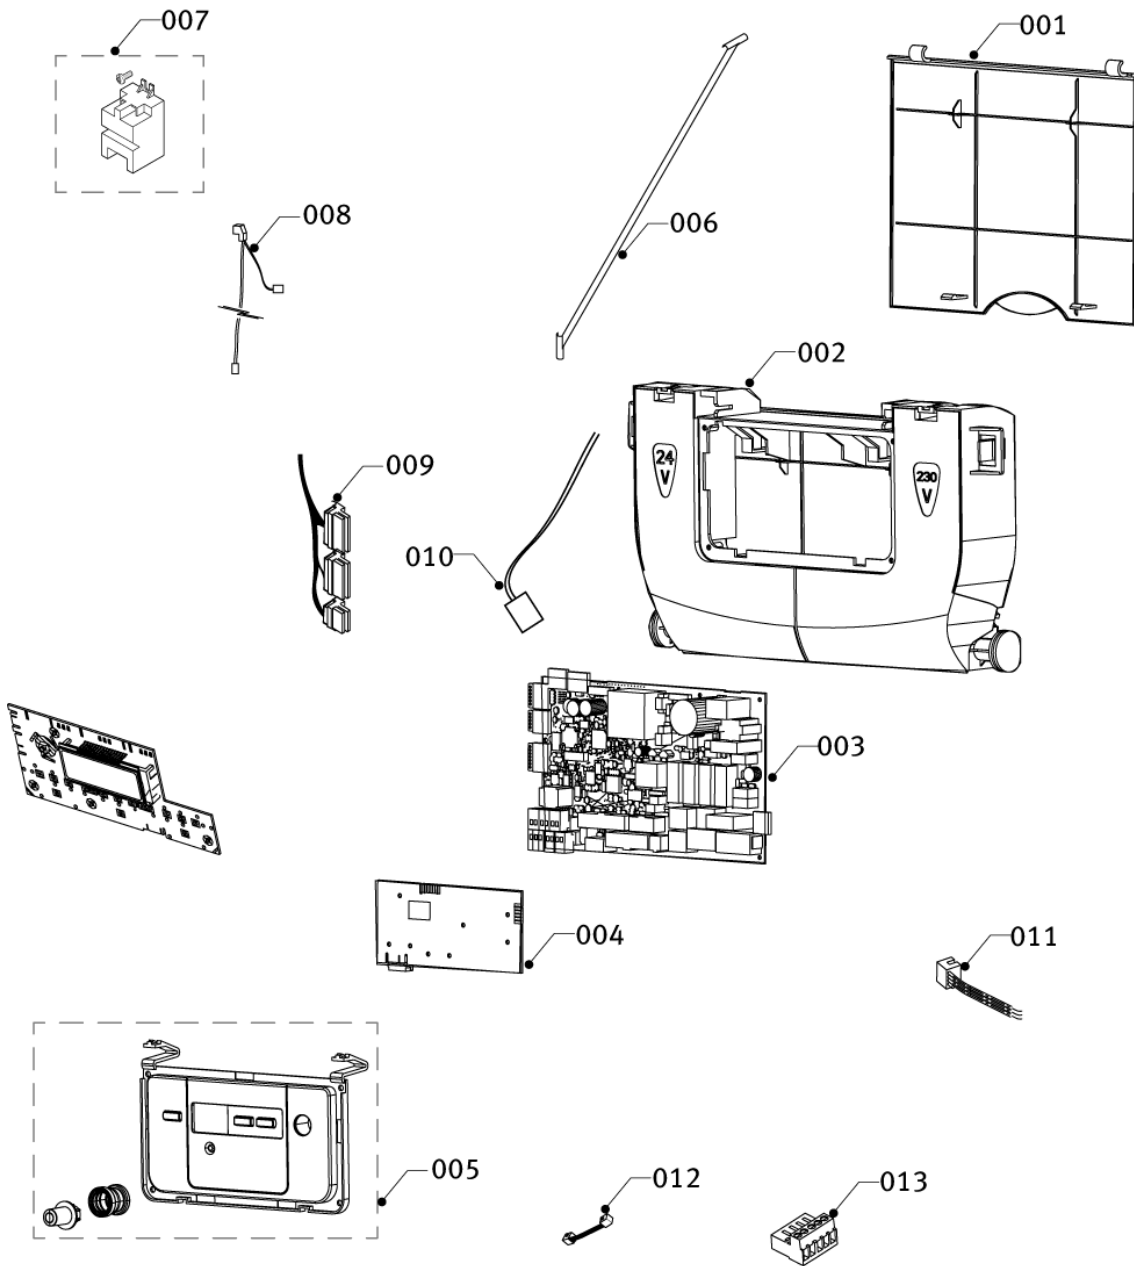

Wall-hung boilers (conventional flue combi)

25KOV/19 PANTHER (N-RU)

12 - Control box

02 - 0 - 12 - 01.01

Wall-hung boilers (conventional flue combi)

25KOV/19 PANTHER (N-RU)

12 - Control box

Pos.	Article	Description	Note
001	0020097963	Cover	
002	0020097961	Control box	
003	0020097962	Printed circuit	
004	0020098259	Interface card	
005	0020098255	Instrument panel	
006	S1009200	Strap, (x5)	
007	S5742700	Spark generator	
008	0020097984	Ignitor harness	
009	0020097960	Wiring harness	
011	0020097978	Harness, supply	
012	0020084515	Cable tree (harness)	
013	0020084521	Plug 6 wires (x5)