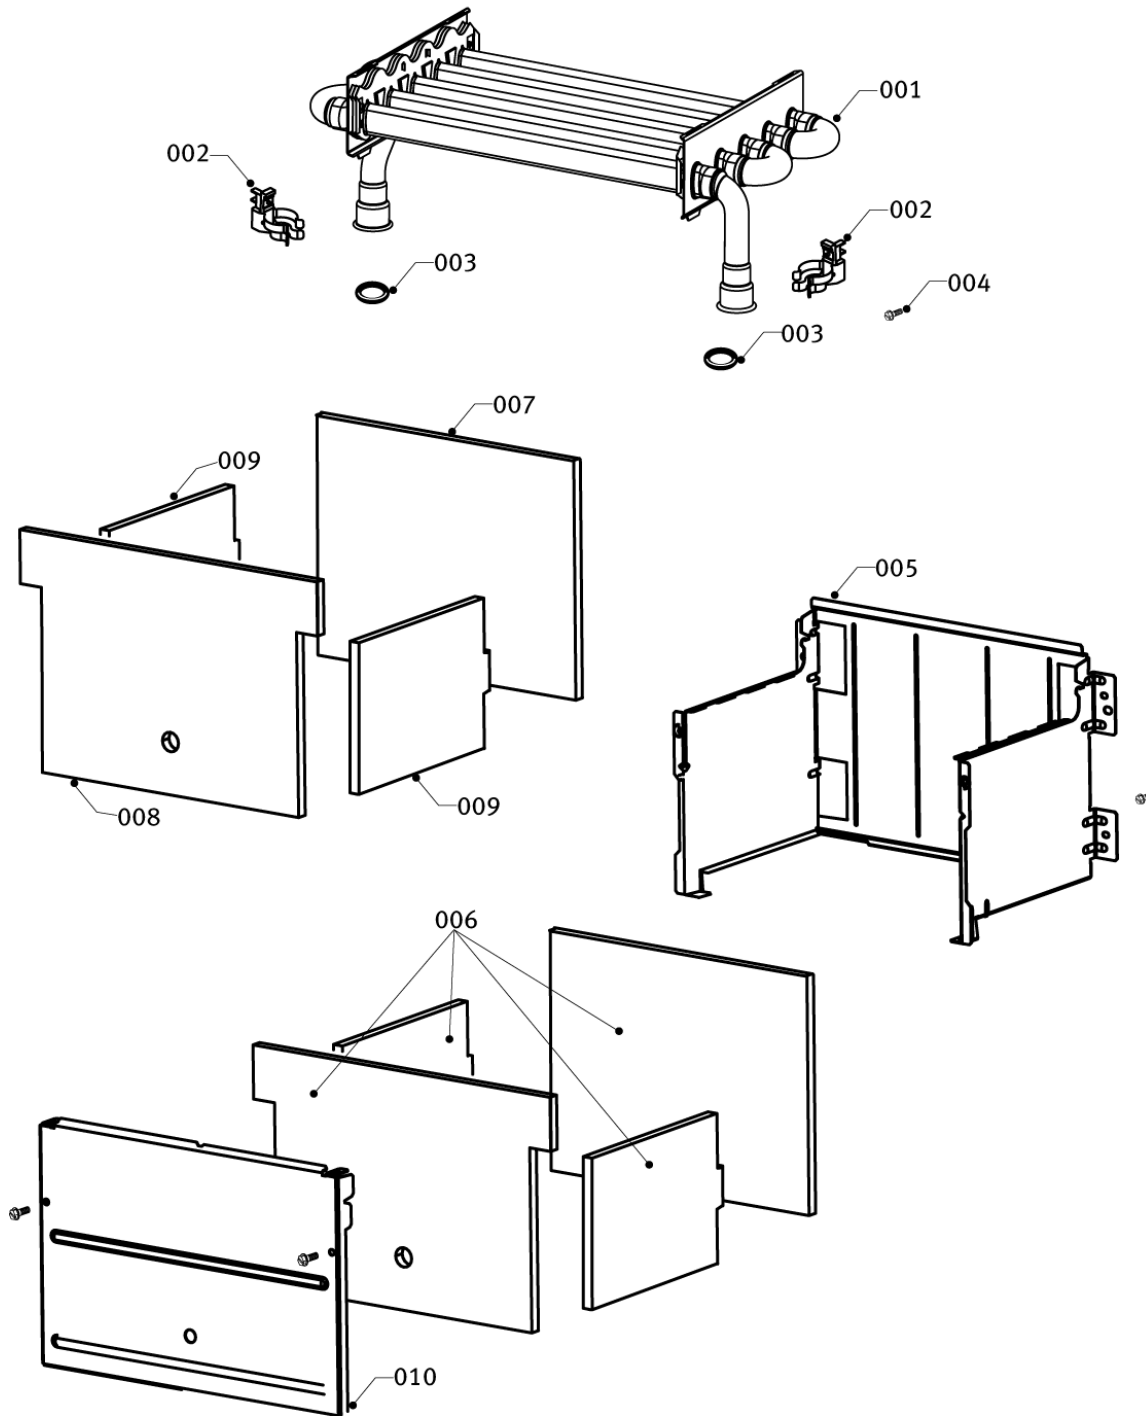

Wall-hung boilers (conventional flue combi)

25KOV/19 PANTHER (N-RU)

06 - Heat exchanger

02 - 0 - 06 - 02

Wall-hung boilers (conventional flue combi)

25KOV/19 PANTHER (N-RU)

06 - Heat exchanger

Pos.	Article	Description	Note
001	0020142418	Heat exchanger	
002	0020039184	Thermostat Heating and clip	
003	0020020741	O-ring	
004	2000801946	Screw, torx 4.2x13.5mm, (x25)	
005	0020049305	back combustion chamber (assembly cond.)	
006	2000801882	Insulation combustion chamber	replaced by 0020149449
006	0020149449	Insulation (Set)	
010	0020049286	Frontsheet 24kW