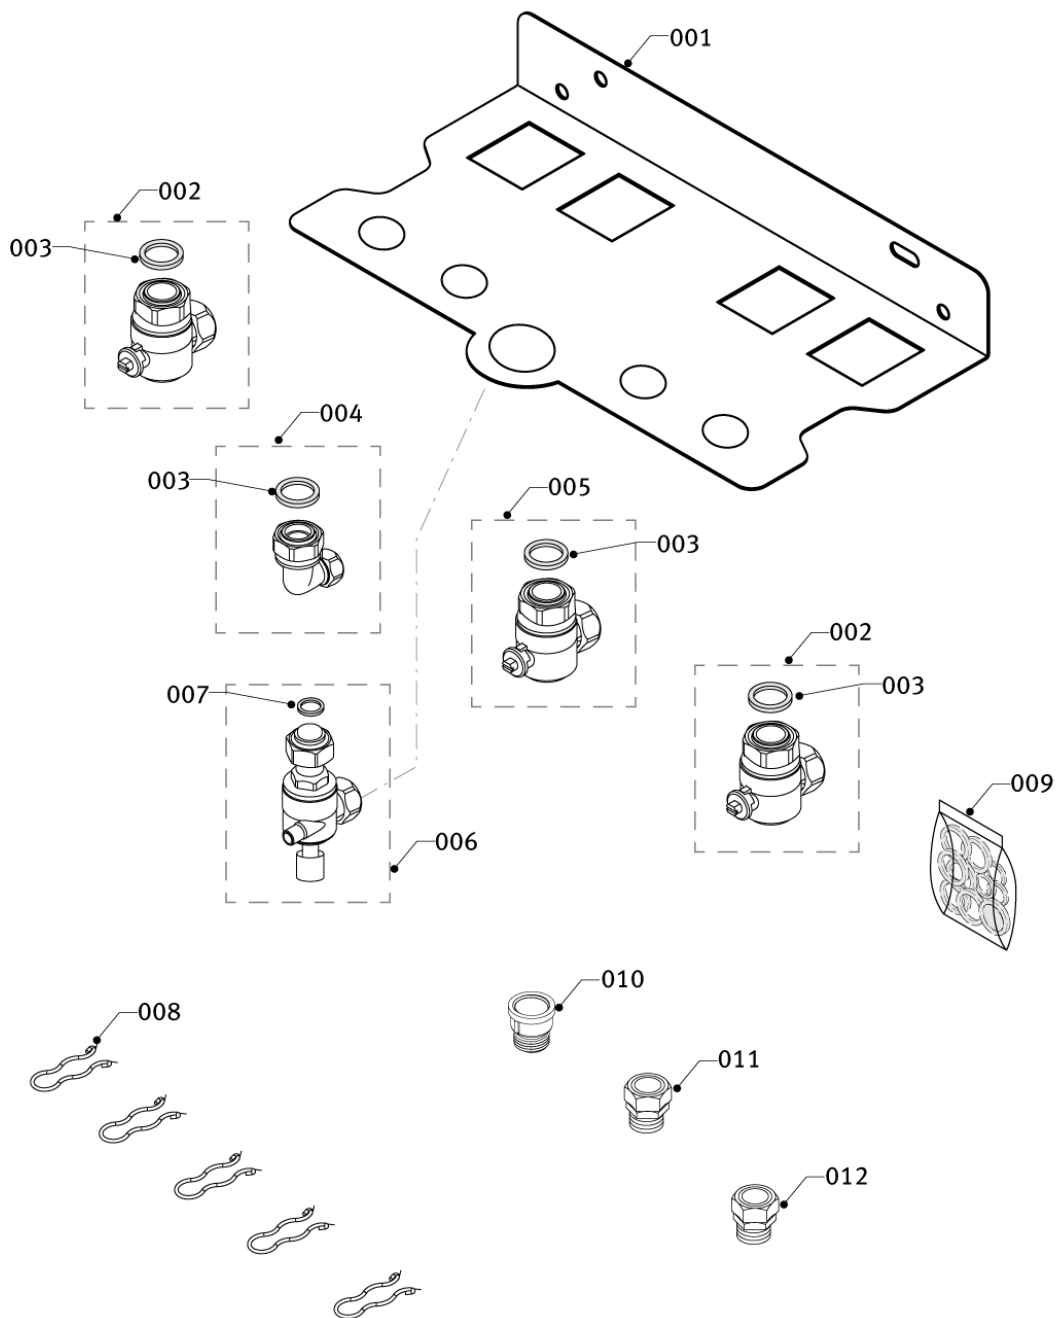

Wall-hung boilers (conventional flue combi)

25KOV/19 PANTHER (N-RU)

07a - Casing parts

02-0-07-06

Wall-hung boilers (conventional flue combi)

25KOV/19 PANTHER (N-RU)

07a - Casing parts

Pos.	Article	Description	Note
001	0020094081	Front panel, PT shape white	
002	0020035103	Label PROTHERM 70	
003	0020101506	Seal, front panel	
004	0020097995	Insulation plate	
005	0020094640	Side panel, white VC SP	
006	S1004800	Draft diverter	
007	0020049261	Flue thermostat 65+-3°C	
008	S1206200	Hanging Bracket	
009	0020034693	Wire gripping 057656	
010	2000801946	Screw, torx 4.2x13.5mm, (x25)	
011	0020097996	Connection kit	
012	0020098502	Seal kit and flow limiter 8L	1x gas sealing + 4x sealing ring 24x1,5 mm

Wall-hung boilers (conventional flue combi)

25KOV/19 PANTHER (N-RU)

07b - Connection parts

02 - 0 - 07 - 03

Wall-hung boilers (conventional flue combi)

25KOV/19 PANTHER (N-RU)

07b - Connection parts

Pos.	Article	Description	Note
001	0020098497	Support plate	
002	0020098498	Heating tap	
003	2000801883	Sealing ring, 3/4, (x10)	
004	0020098500	Connection, hot water	
005	0020098499	Cold water tap	
006	0020098501	Gas cock	
007	2000801942	Sealing ring, sanitary, (x100)	
008	0020026410	Clip	
009	2000802491	Fixing jig washer bag	4 pcs (14,2x18x1,5mm), 4 pcs (18,2x23x1,5mm), 5 pcs (16x24x1,5mm)
010	-	-	not available
011	0020132433	Gas connestion G1/2 - G3/4	
012	0020132434	Gas connestion G3/4 - G3/4	