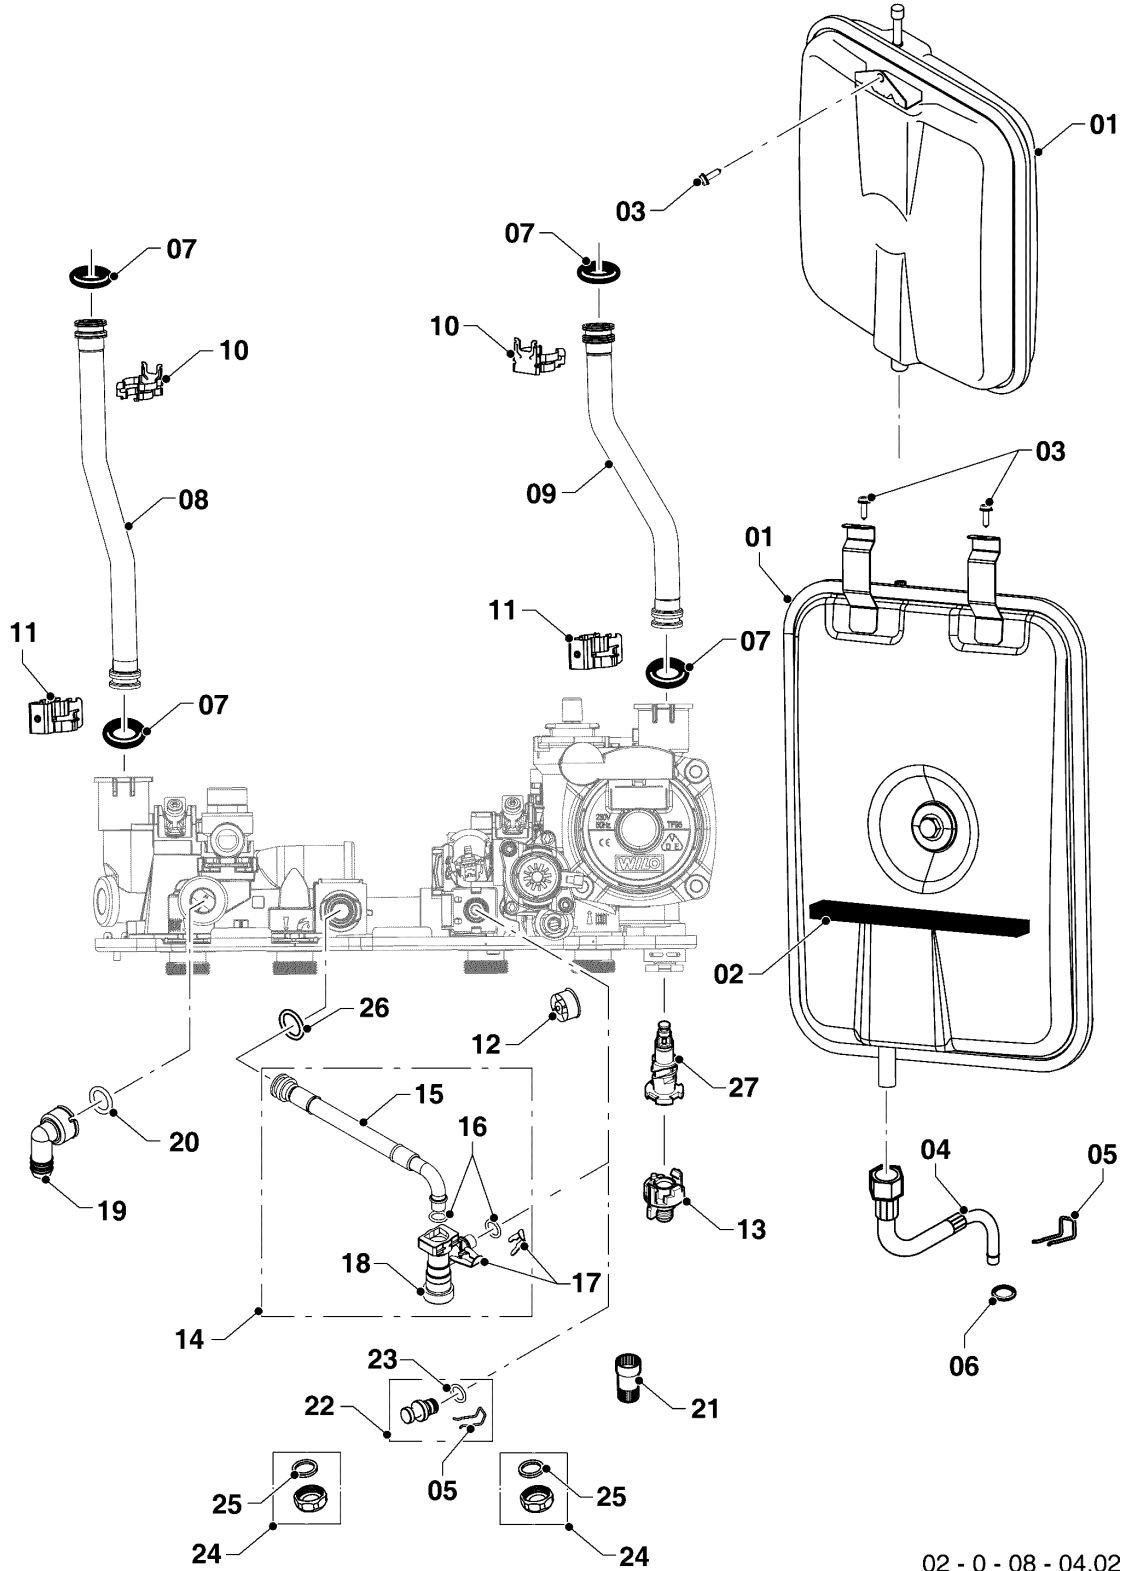

Wall-hung boilers (conventional flue combi)

25KOV/19 PANTHER (N-RU)

08b - Hydraulic parts

02 - 0 - 08 - 04.02

Wall-hung boilers (conventional flue combi)

25KOV/19 PANTHER (N-RU)

08b - Hydraulic parts

Pos.	Article	Description	Note
01	0020098253	Expansion vessel 7L	
02	0020098254	Seal	
03	2000801946	Screw, torx 4.2x13.5mm, (x25)	
04	0020097955	Hose	
05	0020097197	Clip, (x10)	
06	0020034114	O-Ring, 14x9,5x2,5, (x10)	
07	0020020741	O-ring	
08	0020097987	Tube	
09	0020097986	Tube	
10	0020039184	Thermostat Heating and clip	
11	0020018462	Clip, (x10)	
12	0020097954	Non-return valve	
13	0020097336	Tap drain piece	
14	0020097324	Filling loop	
15	0020101510	Hose	
16	0020097202	O-ring, (x10)	
17	2000801951	Clip, (x10)	
18	S1007000	Filling cock	
19	0020097985	Tube	
20	S1085600	O Ring, (x10)	
21	S1006800	Handle extension adapter	
26	S5466400	O-ring, (x20)	
27	0020207138	Tap drain piece R-DIN