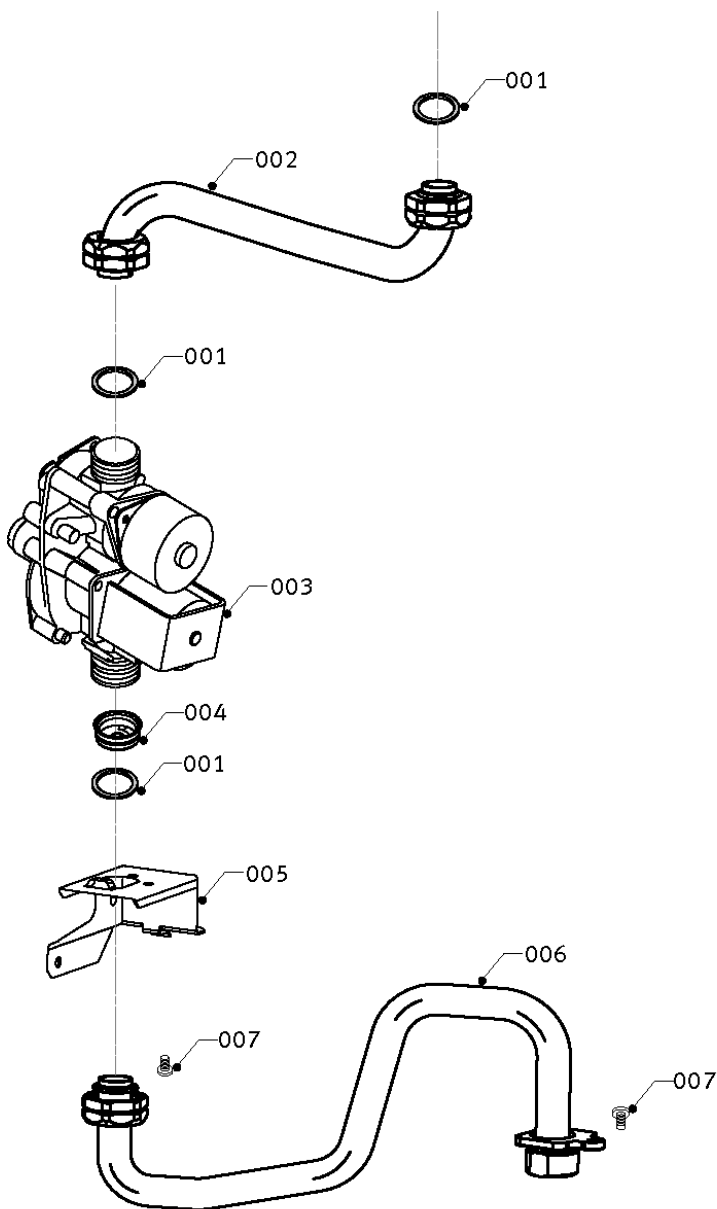

Wall-hung boilers (conventional flue combi)

25KOV/19 PANTHER (N-RU)

02 - Gas section

02 - 0 - 02 - 02

Wall-hung boilers (conventional flue combi)

25KOV/19 PANTHER (N-RU)

02 - Gas section

Pos.	Article	Description	Note
001	0020137104	Washer 13,7-18x1,5mm (x10)	
002	0020097990	Gas pipe	
003	0020039188	Gas valve assembly, with regulator 12mm	25KOV/19 PANTHER (N-RU)
004	0020132291	Orifice plate, 6.1 mm	brown, NGL
004	0020132296	Orifice plate, 5.2 mm	violet, LPG
005	0020097988	Support gas valve	
006	0020097989	Gas Tube	
007	S5490600	Screw, (x50)	

Wall-hung boilers (conventional flue combi)

25KOV/19 PANTHER (N-RU)

04 - Burner

02-0-04-03

Wall-hung boilers (conventional flue combi)

25KOV/19 PANTHER (N-RU)

04 - Burner

Pos.	Article	Description	Note
001	0020035604	Burner parts-U	
002	0020097982	Manifold - 1,30	25KOV/19 PANTHER (N-RU)
003	2000801887	Sensing flame electrode	
004	S5490600	Screw, (x50)	
005	2000801888	Ignition flame electrode	
006	2000801946	Screw, torx 4.2x13.5mm, (x25)	
007	S5742700	Spark generator	
008	0020097983	Support ignitor	
009	0020097984	Ignitor harness	

Wall-hung boilers (conventional flue combi)

25KOV/19 PANTHER (N-RU)

07a - Casing parts

02-0-07-06

Wall-hung boilers (conventional flue combi)

25KOV/19 PANTHER (N-RU)

07a - Casing parts

Pos.	Article	Description	Note
001	0020094081	Front panel, PT shape white	
002	0020035103	Label PROTHERM 70	
003	0020101506	Seal, front panel	
004	0020097995	Insulation plate	
005	0020094640	Side panel, white VC SP	
006	S1004800	Draft diverter	
007	0020049261	Flue thermostat 65+-3°C	
008	S1206200	Hanging Bracket	
009	0020034693	Wire gripping 057656	
010	2000801946	Screw, torx 4.2x13.5mm, (x25)	
011	0020097996	Connection kit	
012	0020098502	Seal kit and flow limiter 8L	1x gas sealing + 4x sealing ring 24x1,5 mm