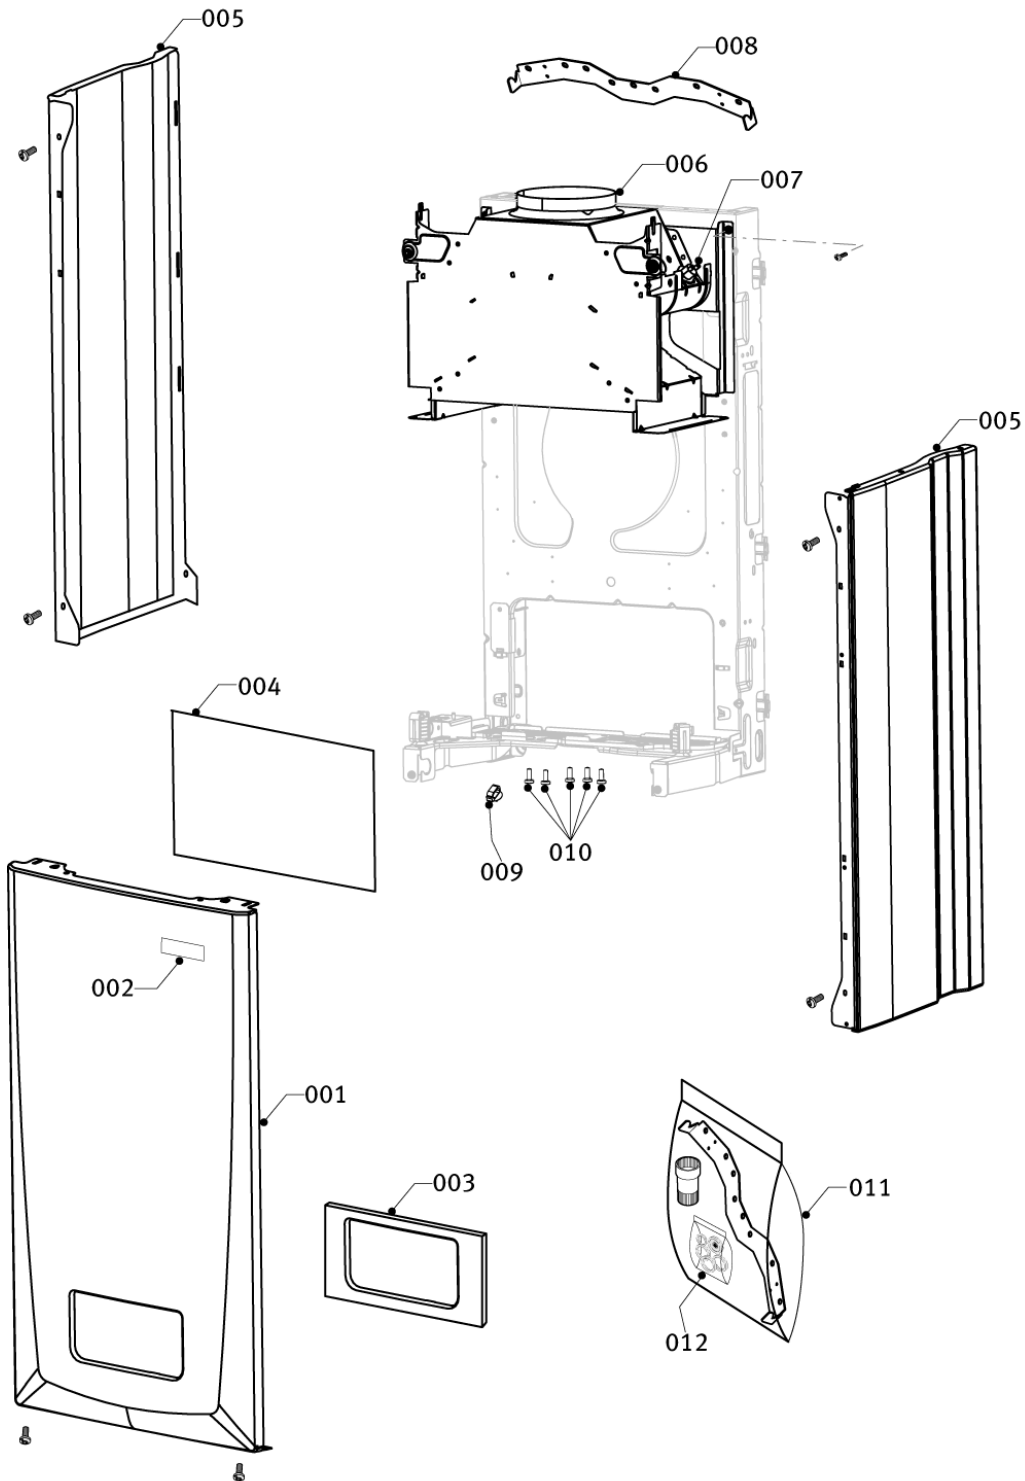

Wall-hung boilers (conventional flue combi)

25KOV/19 PANTHER (N-RU)

02 - Gas section

02 - 0 - 02 - 02

Wall-hung boilers (conventional flue combi)

25KOV/19 PANTHER (N-RU)

02 - Gas section

Pos.	Article	Description	Note
001	0020137104	Washer 13,7-18x1,5mm (x10)	
002	0020097990	Gas pipe	
003	0020039188	Gas valve assembly, with regulator 12mm	25KOV/19 PANTHER (N-RU)
004	0020132291	Orifice plate, 6.1 mm	brown, NGL
004	0020132296	Orifice plate, 5.2 mm	violet, LPG
005	0020097988	Support gas valve	
006	0020097989	Gas Tube	
007	S5490600	Screw, (x50)	

Wall-hung boilers (conventional flue combi)

25KOV/19 PANTHER (N-RU)

04 - Burner

02-0-04-03

Wall-hung boilers (conventional flue combi)

25KOV/19 PANTHER (N-RU)

04 - Burner

Pos.	Article	Description	Note
001	0020035604	Burner parts-U	
002	0020097982	Manifold - 1,30	25KOV/19 PANTHER (N-RU)
003	2000801887	Sensing flame electrode	
004	S5490600	Screw, (x50)	
005	2000801888	Ignition flame electrode	
006	2000801946	Screw, torx 4.2x13.5mm, (x25)	
007	S5742700	Spark generator	
008	0020097983	Support ignitor	
009	0020097984	Ignitor harness	

Wall-hung boilers (conventional flue combi)

25KOV/19 PANTHER (N-RU)

07a - Casing parts

02-0-07-06

Wall-hung boilers (conventional flue combi)

25KOV/19 PANTHER (N-RU)

07a - Casing parts

Pos.	Article	Description	Note
001	0020094081	Front panel, PT shape white	
002	0020035103	Label PROTHERM 70	
003	0020101506	Seal, front panel	
004	0020097995	Insulation plate	
005	0020094640	Side panel, white VC SP	
006	S1004800	Draft diverter	
007	0020049261	Flue thermostat 65+-3°C	
008	S1206200	Hanging Bracket	
009	0020034693	Wire gripping 057656	
010	2000801946	Screw, torx 4.2x13.5mm, (x25)	
011	0020097996	Connection kit	
012	0020098502	Seal kit and flow limiter 8L	1x gas sealing + 4x sealing ring 24x1,5 mm