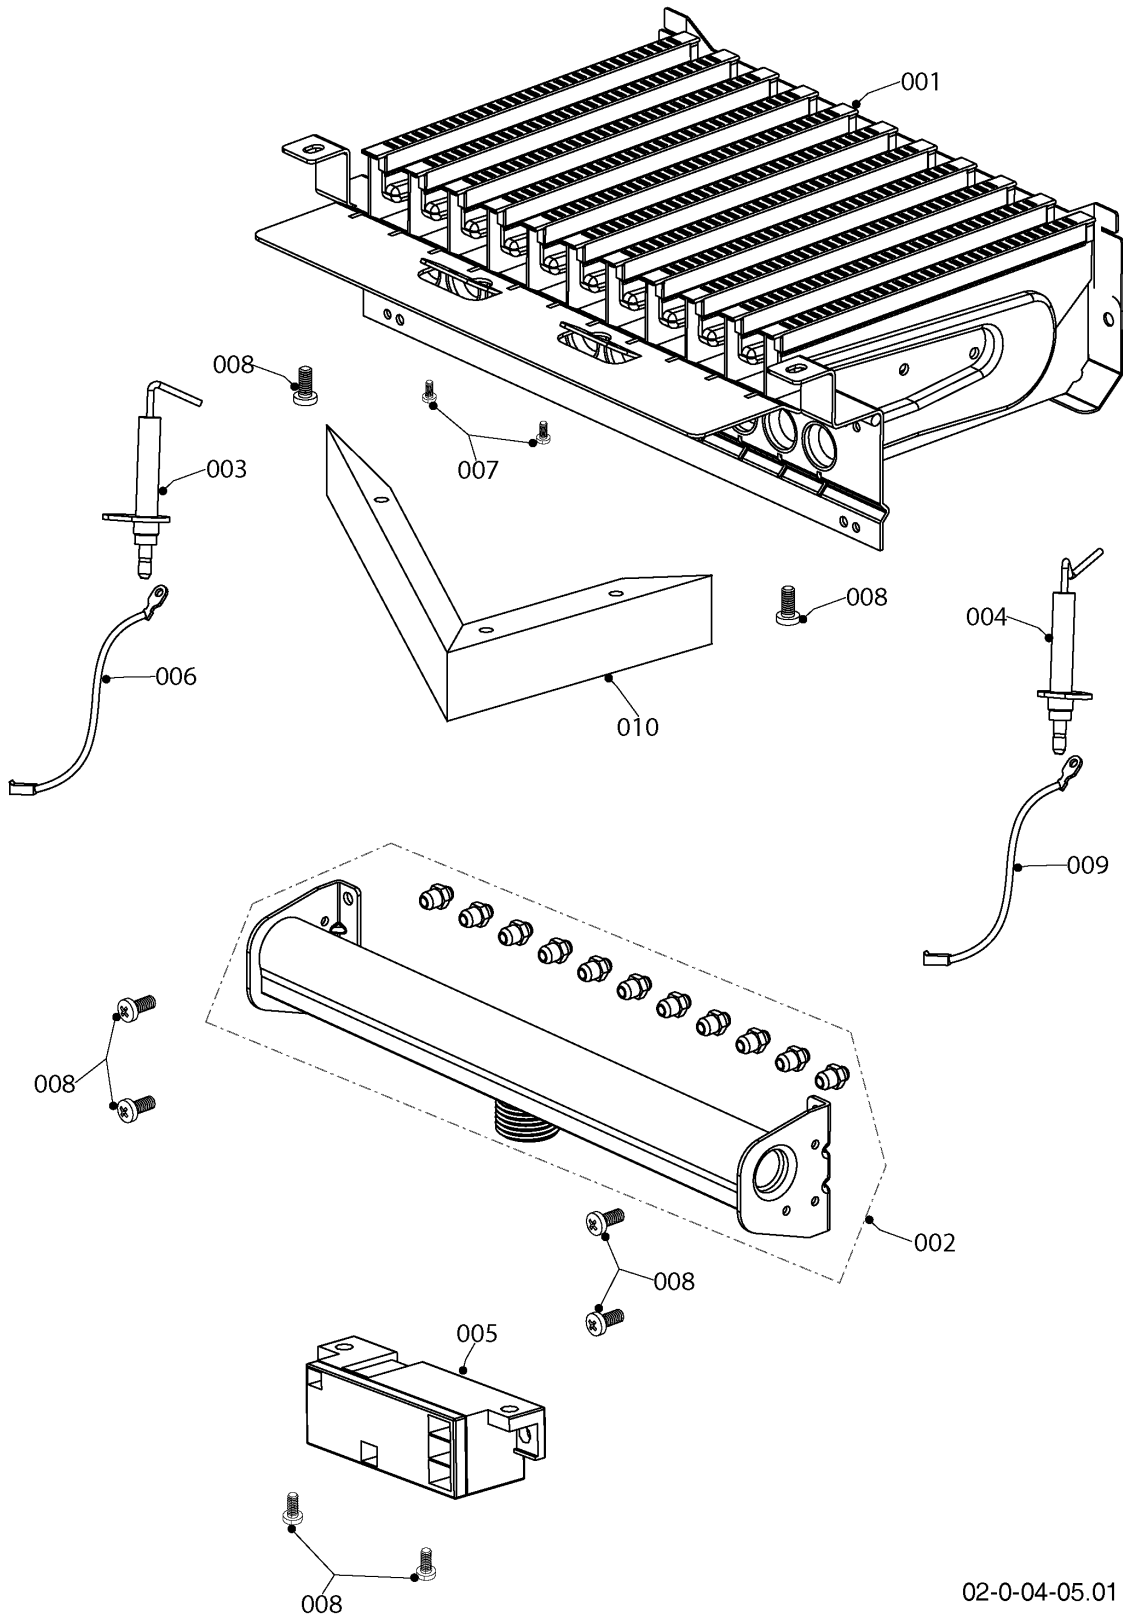

Wall-hung boilers (fan-assisted combi)

24JTV Jaguar (H-RU)

02 - Gas section

Wall-hung boilers (fan-assisted combi)

24JTV Jaguar (H-RU)

02 - Gas section

Pos.	Article	Description	Note
001	0020118636	Gas valve	
002	0020118627	Gasket, (x10)	
003	0020118601	Gas pipe	
004	0020118623	Washer, gas connection, (x10)	
005	0020118629	Gasket, gas pipe, (x10)	
006	0020118708	Nitryl gasket (gas pipe)	
007	0020119798	Hose	
008	D003201539	Rivet (rb48120s)	

Wall-hung boilers (fan-assisted combi)

24JTV Jaguar (H-RU)

04 - Burner

02-0-04-05.01

Wall-hung boilers (fan-assisted combi)

24JTV Jaguar (H-RU)

04 - Burner

Pos.	Article	Description	Note
001	0020118596	Burner 24 kw	
002	0020118607	Manifold(collector+injector) ng-24	NG
002	0020118609	Manifold(collector+injector) lpg-24	LPG
003	0020118685	Ignition electrode	
004	0020118686	Ionization electrode	
005	0020118700	Ignition transformer	
006	0020118743	Earthing terminal ignition transformer	
007	0020118621	Screw, 3.5 x 9.5 mm, (x10)	
008	0020118709	Screw, 4 x 9.5, (x10)	
009	0020118776	Ionisation electrode cable	
010	-	-	not available

Wall-hung boilers (fan-assisted combi)

24JTV Jaguar (H-RU)

07a - Casing parts

02-0-07-09.01

Wall-hung boilers (fan-assisted combi)

24JTV Jaguar (H-RU)

07a - Casing parts

Pos.	Article	Description	Note
001	0020120234	Casing front, Lynx 24	
002	0020118709	Screw, 4 x 9.5, (x10)	
004	0020118693	Front panel	
005	-	-	not available
006	0020118632	Support,Bracket for aps	
007	0020118741	Air pressure switch	
008	0020118625	Gasket, (x10)	Ignition and ionisation electrodes
009	0020118645	Grommet - (for water pipe) pk10	gas
010	0020118660	Grommet - large pk5	
011	0020118750	Hanging bracket 24 kW	
012	0020118633	Raw plugs, (x10)	
013	0020118622	Screw, (x10)	