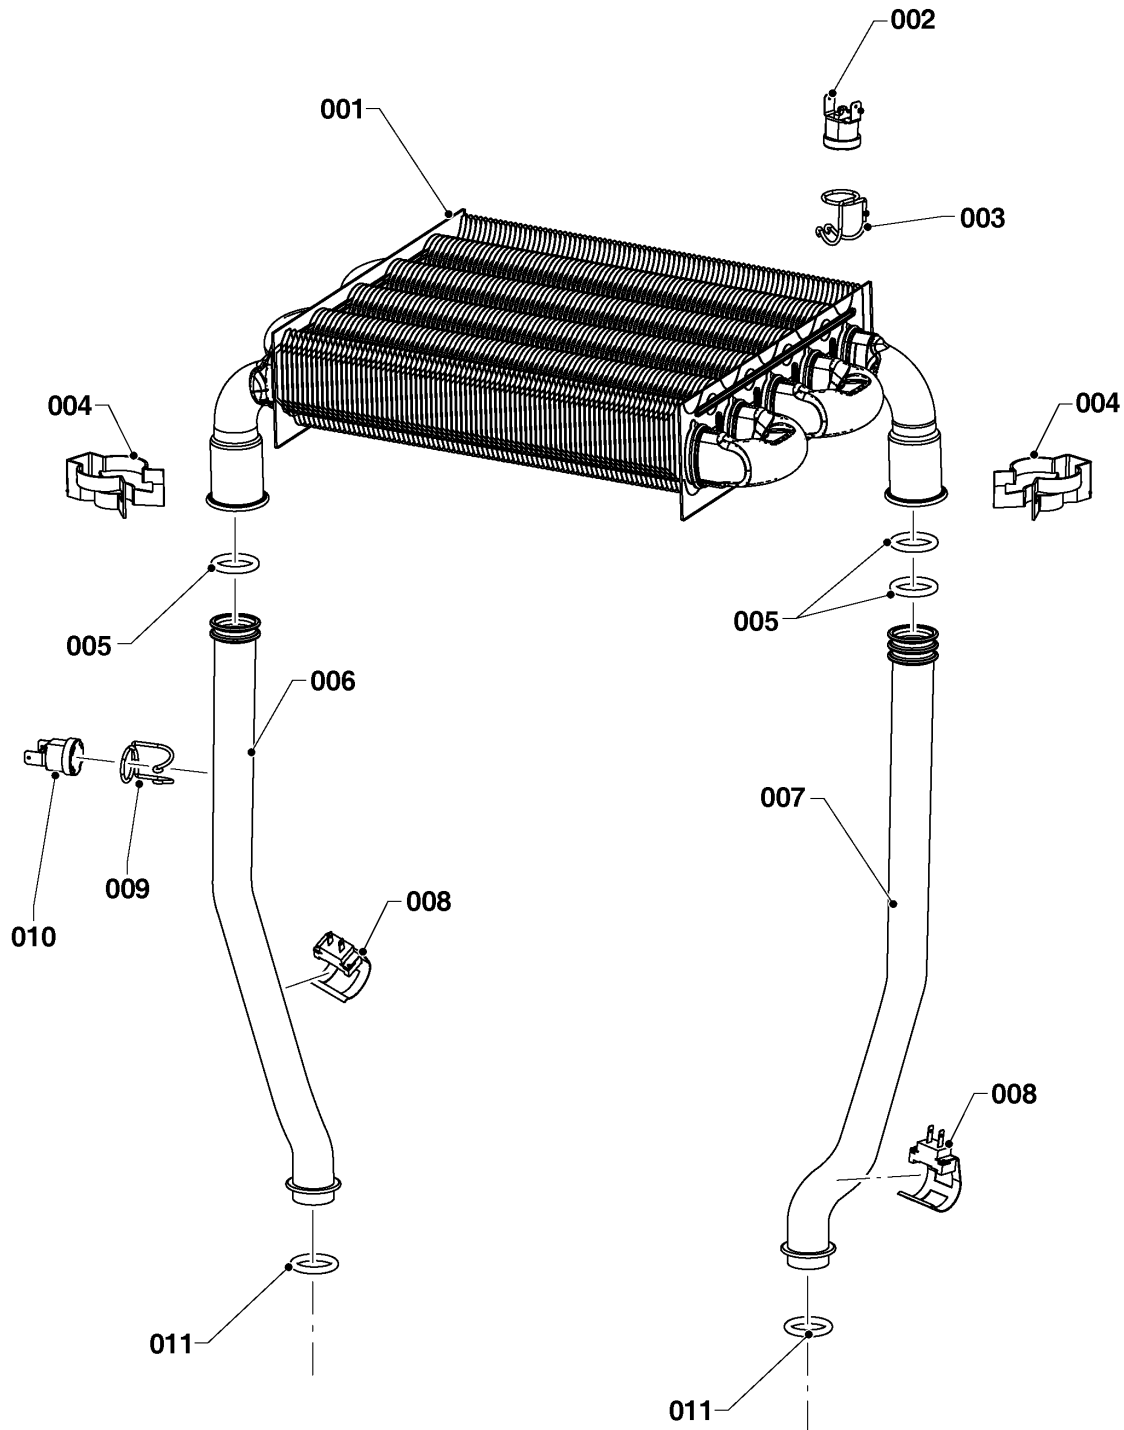

Wall-hung boilers (fan-assisted combi)

24JTV Jaguar (H-RU)

06 - Heat exchanger

02 - 0 - 06 - 07

Wall-hung boilers (fan-assisted combi)

24JTV Jaguar (H-RU)

06 - Heat exchanger

Pos.	Article	Description	Note
001	0020120231	Heat Exchanger, 24 KW 5Pass Single Pipe	
002	0020118652	Overheat safety thermostat - 130 c	
003	0020118644	Clip, 3003200379 overheat stat, (x10)	
004	0020118663	Clip, (x10)	
005	0020118658	O-ring, heat exchanger, (x10)	
006	0020120232	Pipe, HEx Outlet Atron 24 KW	
007	0020120233	Pipe, Xinhua Pump 24kw	
008	0020119602	Sensor - NTC Surface Type -5C to 105C	
009	0020118631	Clip, thermostat, (x10)	
010	0020118653	Limit thermostat 98/70 c (bott/left)	
011	0020118671	O-ring, (x10)