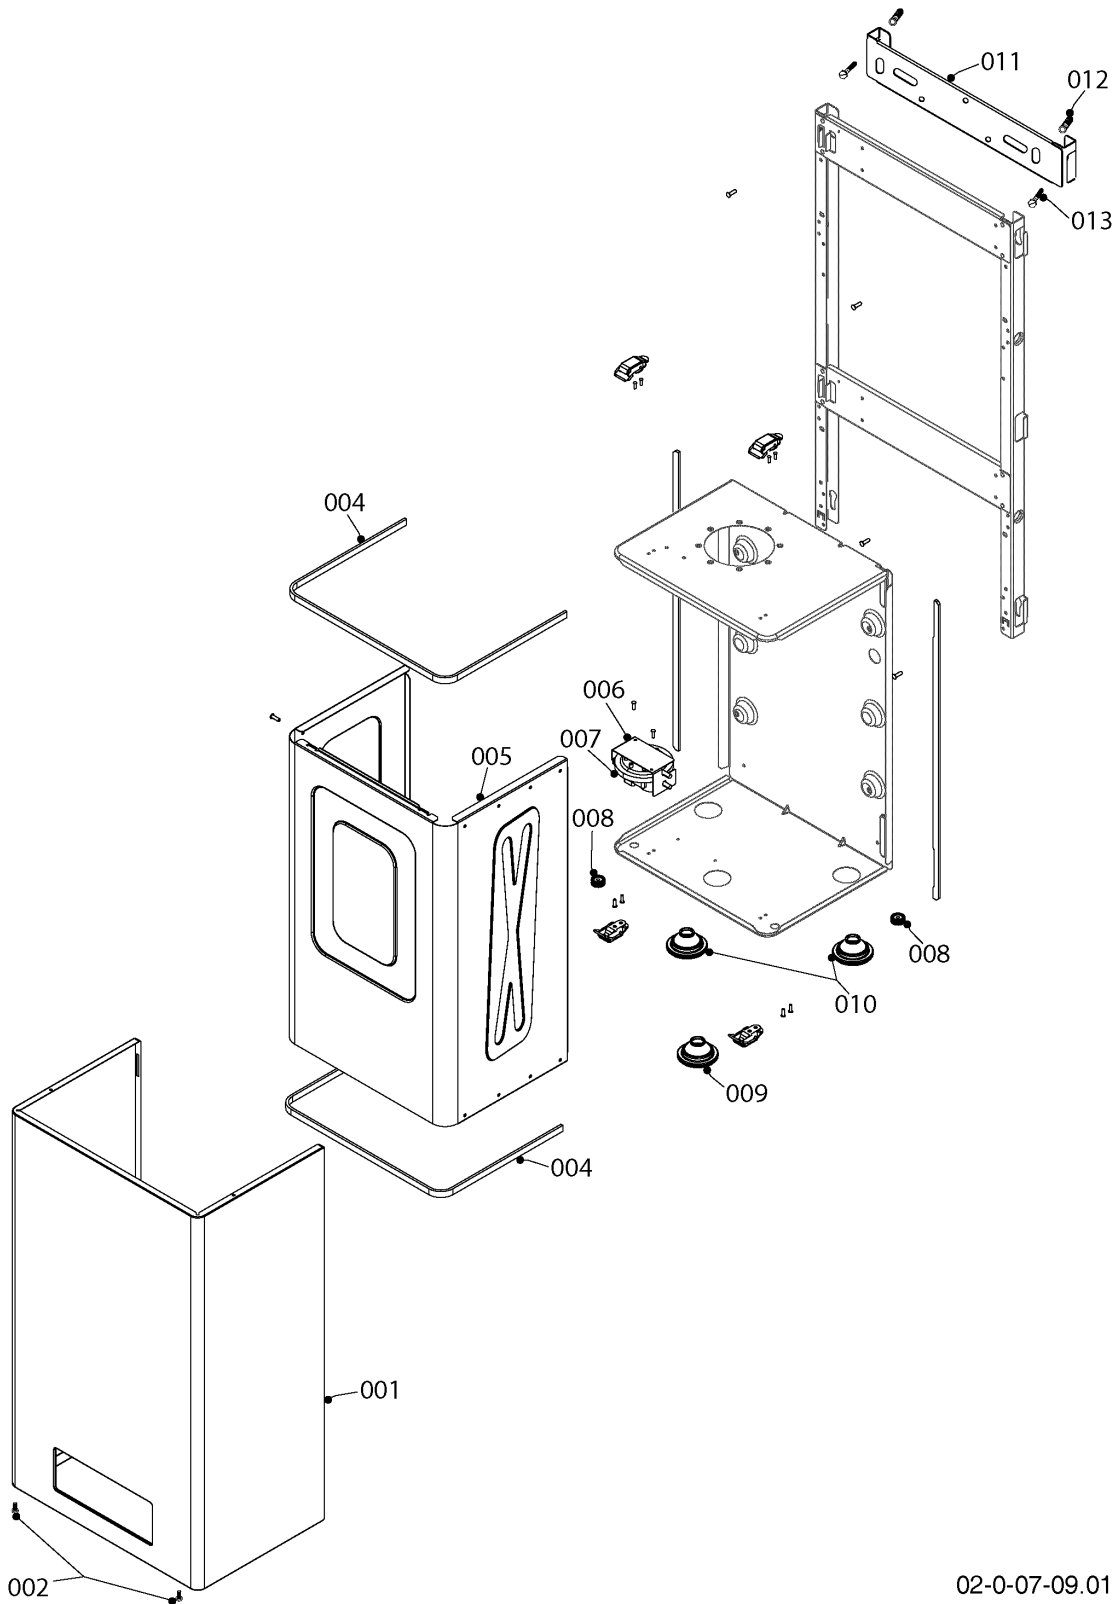

Wall-hung boilers (fan-assisted combi)

24JTV Jaguar (H-RU)

02 - Gas section

Wall-hung boilers (fan-assisted combi)

24JTV Jaguar (H-RU)

02 - Gas section

Pos.	Article	Description	Note
001	0020118636	Gas valve	
002	0020118627	Gasket, (x10)	
003	0020118601	Gas pipe	
004	0020118623	Washer, gas connection, (x10)	
005	0020118629	Gasket, gas pipe, (x10)	
006	0020118708	Nitryl gasket (gas pipe)	
007	0020119798	Hose	
008	D003201539	Rivet (rb48120s)	

Wall-hung boilers (fan-assisted combi)

24JTV Jaguar (H-RU)

06 - Heat exchanger

02 - 0 - 06 - 07

Wall-hung boilers (fan-assisted combi)

24JTV Jaguar (H-RU)

06 - Heat exchanger

Pos.	Article	Description	Note
001	0020120231	Heat Exchanger, 24 KW 5Pass Single Pipe	
002	0020118652	Overheat safety thermostat - 130 c	
003	0020118644	Clip, 3003200379 overheat stat, (x10)	
004	0020118663	Clip, (x10)	
005	0020118658	O-ring, heat exchanger, (x10)	
006	0020120232	Pipe, HEx Outlet Atron 24 KW	
007	0020120233	Pipe, Xinhua Pump 24kw	
008	0020119602	Sensor - NTC Surface Type -5C to 105C	
009	0020118631	Clip, thermostat, (x10)	
010	0020118653	Limit thermostat 98/70 c (bott/left)	
011	0020118671	O-ring, (x10)	

Wall-hung boilers (fan-assisted combi)

24JTV Jaguar (H-RU)

07a - Casing parts

02-0-07-09.01

Wall-hung boilers (fan-assisted combi)

24JTV Jaguar (H-RU)

07a - Casing parts

Pos.	Article	Description	Note
001	0020120234	Casing front, Lynx 24	
002	0020118709	Screw, 4 x 9.5, (x10)	
004	0020118693	Front panel	
005	-	-	not available
006	0020118632	Support,Bracket for aps	
007	0020118741	Air pressure switch	
008	0020118625	Gasket, (x10)	Ignition and ionisation electrodes
009	0020118645	Grommet - (for water pipe) pk10	gas
010	0020118660	Grommet - large pk5	
011	0020118750	Hanging bracket 24 kW	
012	0020118633	Raw plugs, (x10)	
013	0020118622	Screw, (x10)	