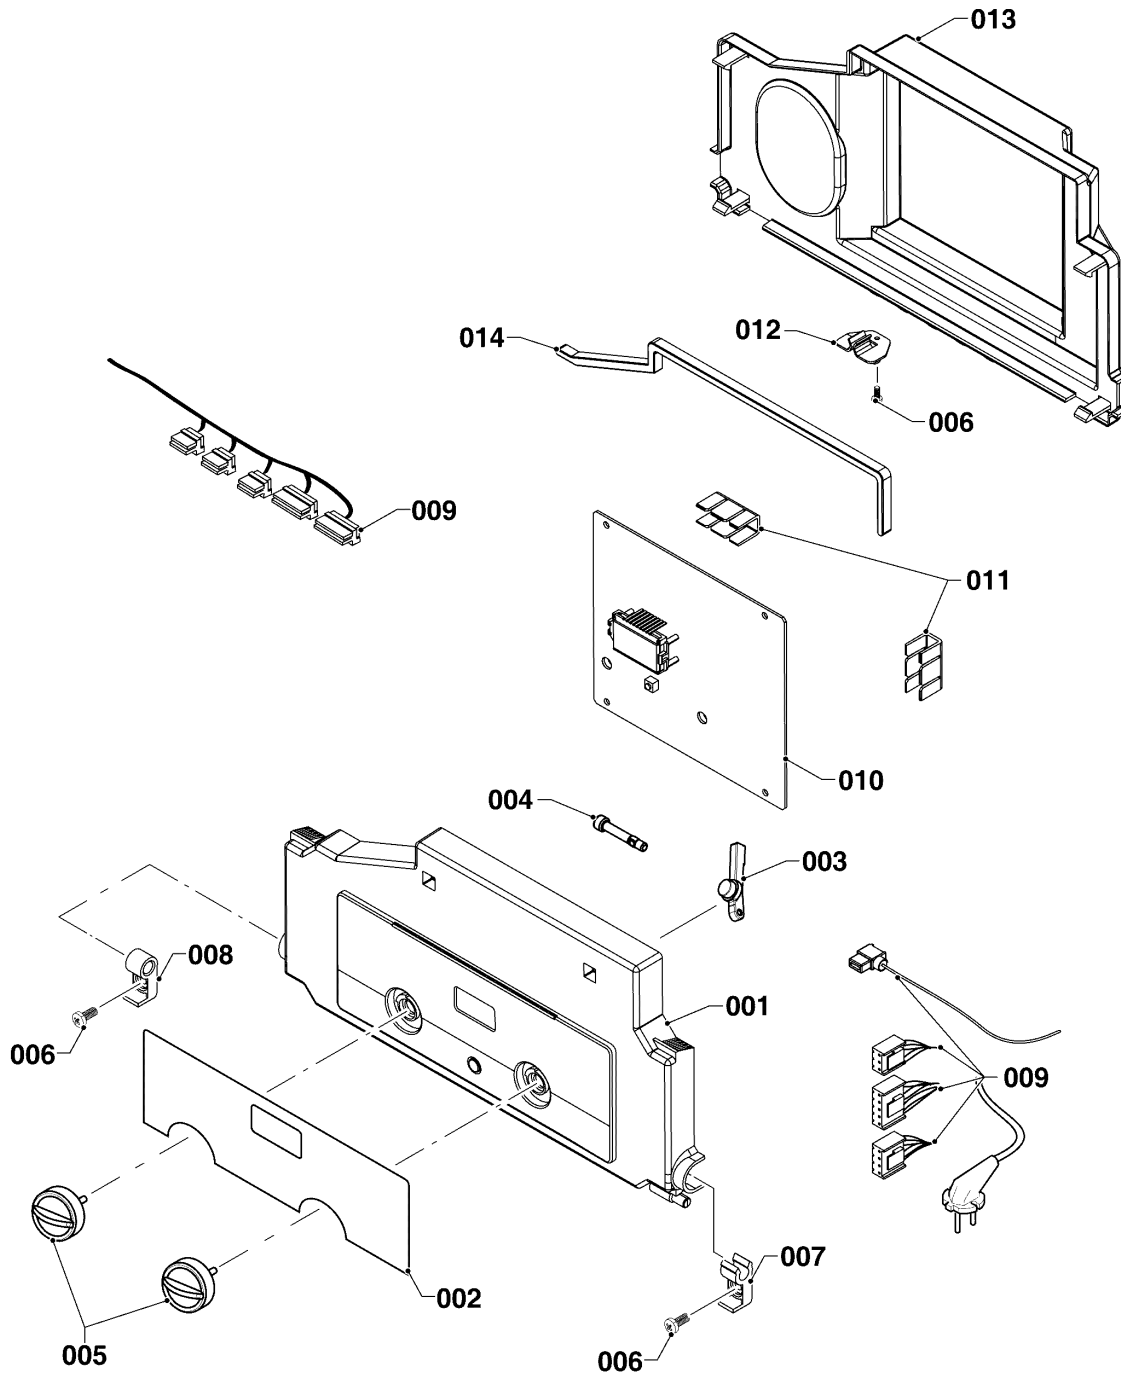

Wall-hung boilers (fan-assisted combi)

24JTV Jaguar (H-RU)

12 - Control box

02 - 0 - 12 - 07

Wall-hung boilers (fan-assisted combi)

24JTV Jaguar (H-RU)

12 - Control box

Pos.	Article	Description	Note
001	0020120236	Control Panel	
002	0020120246	Protective film, Protherm Jaguar	
003	0020120237	Knob, Reset (x10)	
004	0020120240	Clip, reset button	
005	0020120238	Knob, control (x5)	
006	0020118709	Screw, 4 x 9.5, (x10)	
007	0020118682	Control panel holder (plastics) - right	right
008	0020118683	Control panel holder (plastics) - left	left
009	0020119603	Harness,Lynx Sigma,Hermetic	
010	0020119390	Mainboard, Protherm Lynx, sit (v1.8)	24JTV Jaguar (H-RU)
011	0020118713	Cable holder plastics	
012	0020118684	Control panel support (plastics)	plastic
013	D003202604	Plastic cover (rear)	
014	0020118746	Control panel seal