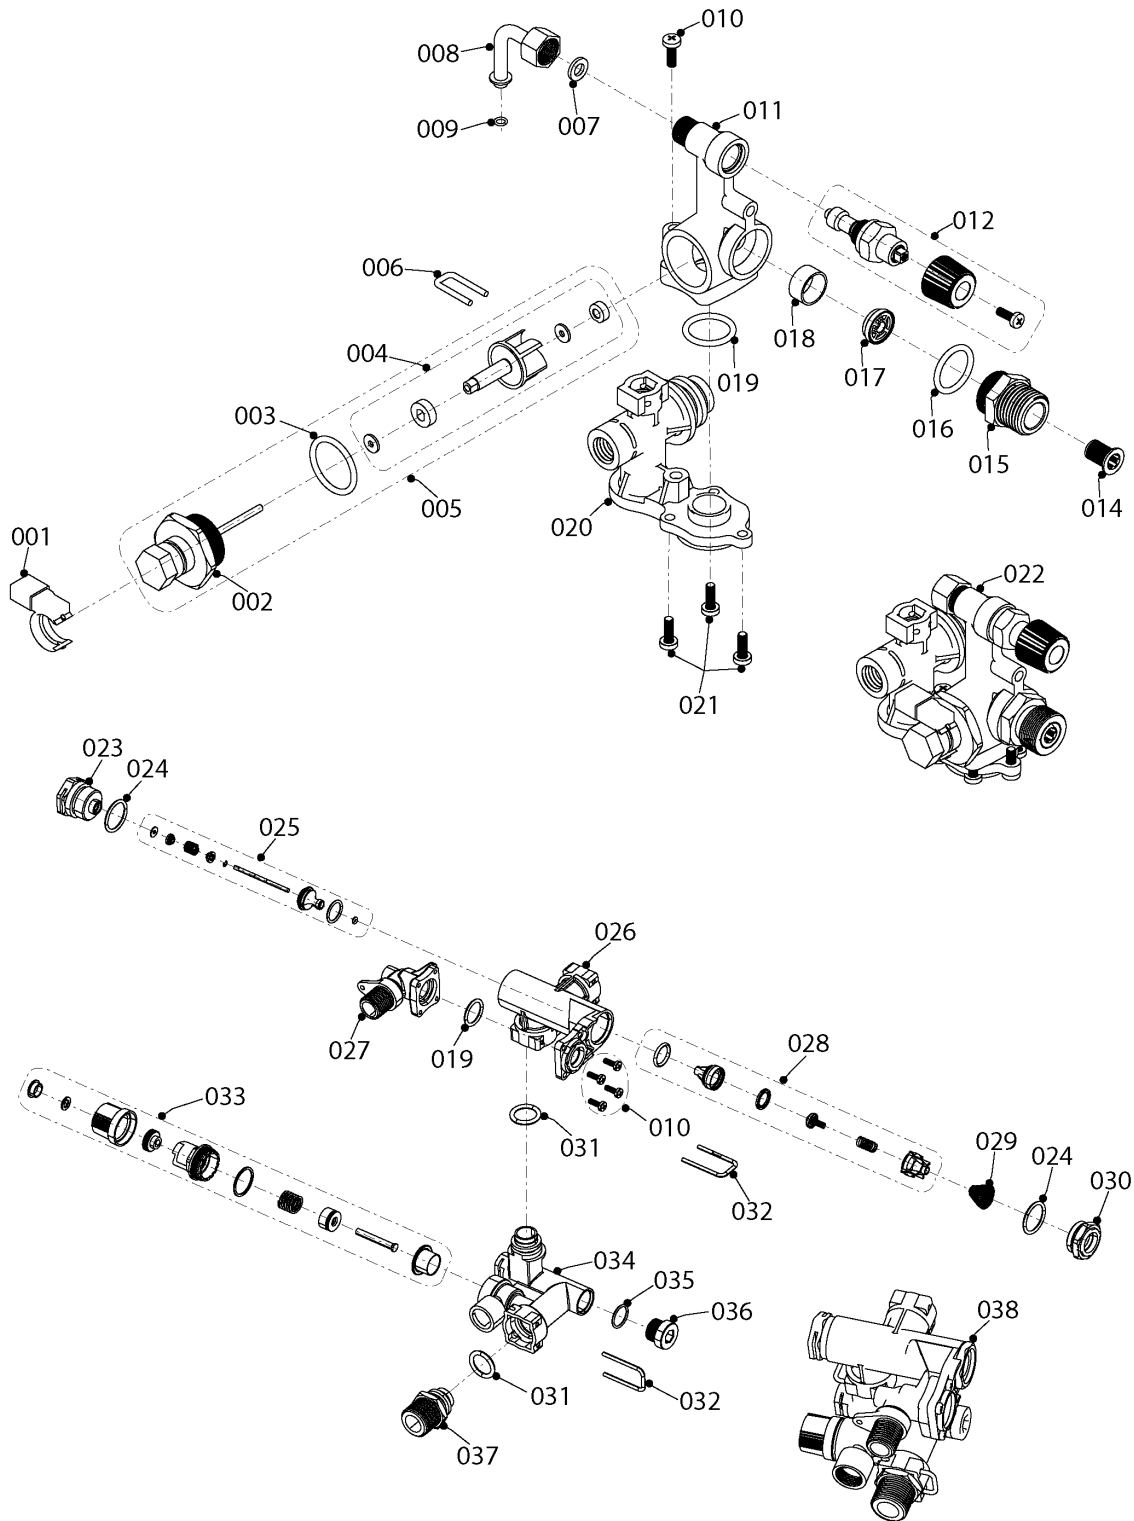

Wall-hung boilers (fan-assisted combi)

24JTV Jaguar (H-RU)

08a - Hydraulic parts

Pos.	Article	Description	Note
21	0020118705	Clip, pressure sensor	
22	0020118736	Outlet nipple	
23	0020118655	Clip - 3 way valve motor pk10	
24	0020119256	Diverter Valve Motor only	
25	0020118638	Sensor - ntc immersion (-40c to 110c)	
26	0020118704	O-ring	
27	0020118696	Pressure sensor	
28	0020118702	Nut	
29	0020118649	Accessory pipe - 1/2	1/2"
30	0020118648	Accessory pipe - 3/4	3/4"
31	0020118624	Gasket, heat exch. outlet pipe, (x10)	
32	0020118627	Gasket, (x10)	
33	0020014161	Automatic air vent	

Wall-hung boilers (fan-assisted combi)

24JTV Jaguar (H-RU)

08b - Hydraulic parts

02-0-08-23

Wall-hung boilers (fan-assisted combi)

24JTV Jaguar (H-RU)

08b - Hydraulic parts

Pos.	Article	Description	Note
001	0020118650	Flow sensor and cable	
002	0020118717	Cap	
003	0020118718	O-ring, 17.86x2.62, (x10)	
004	0020118719	Turbine group	
005	0020118662	Impeller kit	
006	0020118669	Hydroblock I pipe clips	
007	0020118670	Gasket-11x6x1,5(fill.valve conn.pipe)	
008	0020118668	Hydroblock I pipe (filling)	
009	0020118672	Gasket-5,28x1,78(fill.valve conn.pipe)	
010	0020118710	Screw, M4 x 8	
011	0020118727	Cold water group bottom brass part	
012	0020119802	Filling Valve Group, Hydrolics, Atron	
014	0020118726	Inlet filter	
015	0020118725	Water outlet nipple	
016	0020118724	O-ring, 16x2	
017	0020118651	Flow limiter, 12 lt 20 kw - 24 kw, (x10)	
018	0020118723	Ring, plastic	
019	0020118182	O-ring (x10)	
020	0020118721	Cold water group top plastics part	plastic
021	0020098269	Screw	
022	0020118699	Hydroblock (cold water block)	
023	0020118728	Housing - 3wv	
024	0020118186	O-ring (x10)	
025	0020118196	Diverter valve	
026	0020118739	Upper pastic block 3wv	
027	0020118730	Bottom brass connection 3wv	bottom, brass
028	0020118195	Bypass	
029	0020118740	By pass spring	
030	0020118191	Cap	
031	0020118641	O-ring, (x10)	