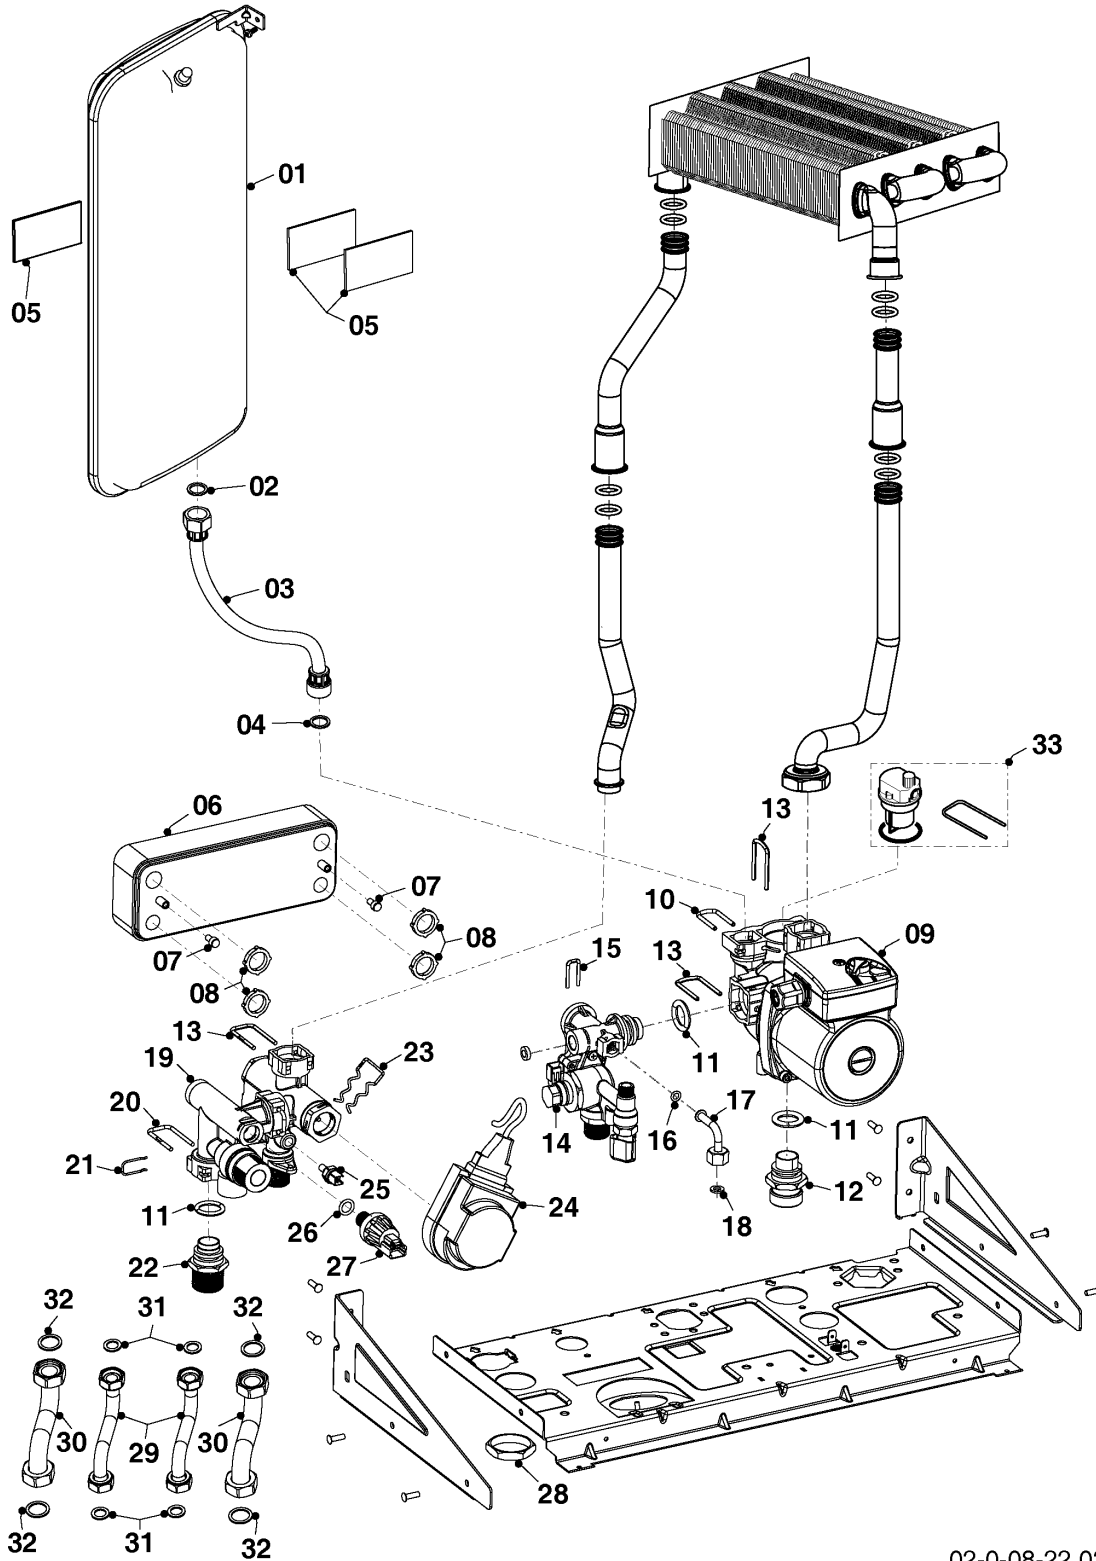

Wall-hung boilers (fan-assisted combi)

24JTV Jaguar (H-RU)

08a - Hydraulic parts

02-0-08-22.03

Wall-hung boilers (fan-assisted combi)

24JTV Jaguar (H-RU)

08a - Hydraulic parts

Pos.	Article	Description	Note
01	0020118680	Expansion vessel	
02	0020118661	Washer, rubber for flex hose, (x10)	
03	0020118703	Expansion vessel connection pipe	
04	0020118667	O-ring, (x10)	
05	0020118754	Sponge of expansion vessel (inner side)	
05	0020118656	Sponge of expansion vessel (outer side)	
06	0020119605	Heat exchanger, 10 plates, Neva AlfaLaval	
07	0020118647	Screw, M 5 x 20 allen, (x10)	
08	0020118654	O-ring, plate heat exchanger, (x10)	
09	0020119604	Pump	available until sold out, then replaced by HE pump
09	0020123125	Pump, HEP UPM3 15-70 Flex	In case of upgrading SD to HE pump please order also adapter 0010030686!
09	0010030686	Plug	
09	0010026674	Plug, PWM	
10	0020118634	Clip, pump / heat exchanger, (x10)	
11	0020118641	O-ring, (x10)	
12	0020061599	Nipple (3/4)	
13	0020061600	Clip, for pump connection nut, (x10)	
14	0020118699	Hydroblock (cold water block)	
15	0020118669	Hydroblock I pipe clips	
16	0020118672	Gasket-5,28x1,78(fill.valve conn.pipe)	
17	0020118668	Hydroblock I pipe (filling)	
18	0020118670	Gasket-11x6x1,5(fill.valve conn.pipe)	
19	0020118698	Hydroblock (3 way valve block)	
20	0020118732	Clip, (x10)	