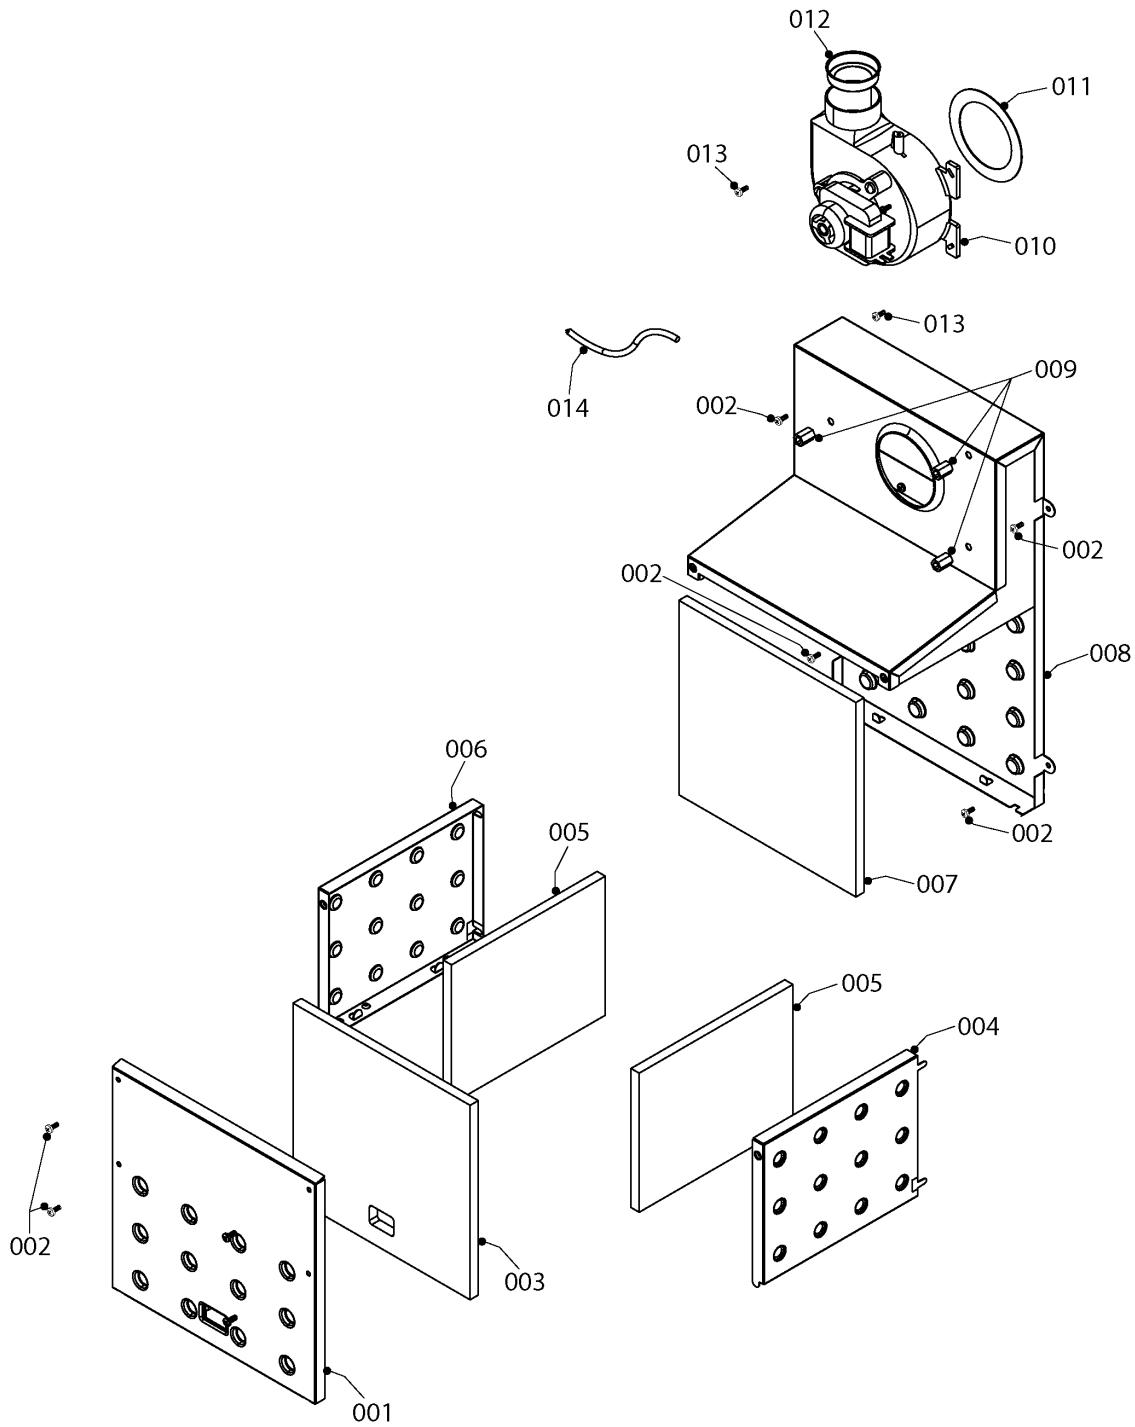

Wall-hung boilers (fan-assisted combi)

24JTV Jaguar (H-RU)

07b - Casing parts

02-0-07-10.01

Wall-hung boilers (fan-assisted combi)

24JTV Jaguar (H-RU)

07b - Casing parts

Pos.	Article	Description	Note
001	0020118763	Cover, comb. chamber 24 kw	
002	0020118709	Screw, 4 x 9.5, (x10)	
003	0020118765	Insulation, burner door 24 kW, (x5)	
004	0020118677	Combustion chamber side panel (right)	right
005	0020118687	Isolation plate	left/right
006	0020118676	Combustion chamber side panel (left)	left
007	0020118767	Isolation plate	
008	0020119773	Hood,Atron-Lynx 24 KW	
009	0020118664	M4 insert nut hexagon (fan hood)	
010	0020118666	Fan	
011	0020118695	Gasket (fan)	
012	0020119772	Fan draught diverter (Dia 37)	
013	0020118712	Screw (fan) 4x15 tsb pk10	
014	0020119801	Hose