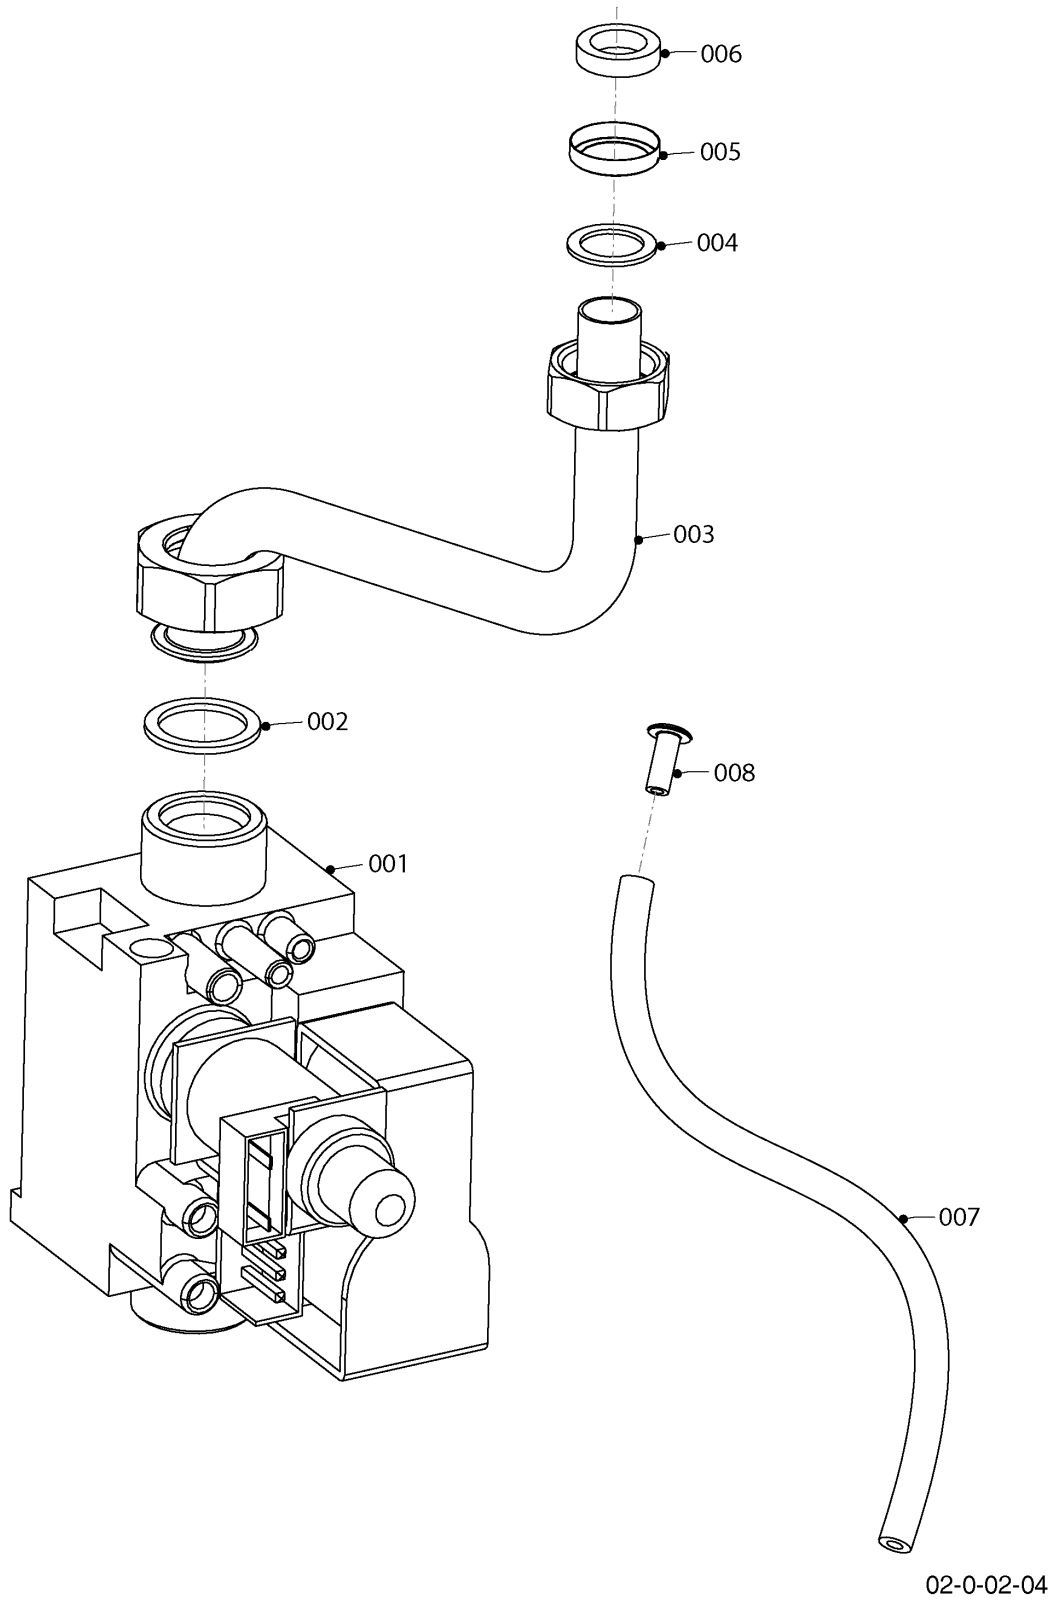

Wall-hung boilers (fan-assisted combi)

24JTV Jaguar (H-RU)

02 - Gas section

Wall-hung boilers (fan-assisted combi)

24JTV Jaguar (H-RU)

02 - Gas section

Pos.	Article	Description	Note
001	0020118636	Gas valve	
002	0020118627	Gasket, (x10)	
003	0020118601	Gas pipe	
004	0020118623	Washer, gas connection, (x10)	
005	0020118629	Gasket, gas pipe, (x10)	
006	0020118708	Nitryl gasket (gas pipe)	
007	0020119798	Hose	
008	D003201539	Rivet (rb48120s)	

Wall-hung boilers (fan-assisted combi)

24JTV Jaguar (H-RU)

04 - Burner

02-0-04-05.01

Wall-hung boilers (fan-assisted combi)

24JTV Jaguar (H-RU)

04 - Burner

Pos.	Article	Description	Note
001	0020118596	Burner 24 kw	
002	0020118607	Manifold(collector+injector) ng-24	NG
002	0020118609	Manifold(collector+injector) lpg-24	LPG
003	0020118685	Ignition electrode	
004	0020118686	Ionization electrode	
005	0020118700	Ignition transformer	
006	0020118743	Earthing terminal ignition transformer	
007	0020118621	Screw, 3.5 x 9.5 mm, (x10)	
008	0020118709	Screw, 4 x 9.5, (x10)	
009	0020118776	Ionisation electrode cable	
010	-	-	not available

Wall-hung boilers (fan-assisted combi)

24JTV Jaguar (H-RU)

07a - Casing parts

02-0-07-09.01

Wall-hung boilers (fan-assisted combi)

24JTV Jaguar (H-RU)

07a - Casing parts

Pos.	Article	Description	Note
001	0020120234	Casing front, Lynx 24	
002	0020118709	Screw, 4 x 9.5, (x10)	
004	0020118693	Front panel	
005	-	-	not available
006	0020118632	Support,Bracket for aps	
007	0020118741	Air pressure switch	
008	0020118625	Gasket, (x10)	Ignition and ionisation electrodes
009	0020118645	Grommet - (for water pipe) pk10	gas
010	0020118660	Grommet - large pk5	
011	0020118750	Hanging bracket 24 kW	
012	0020118633	Raw plugs, (x10)	
013	0020118622	Screw, (x10)	