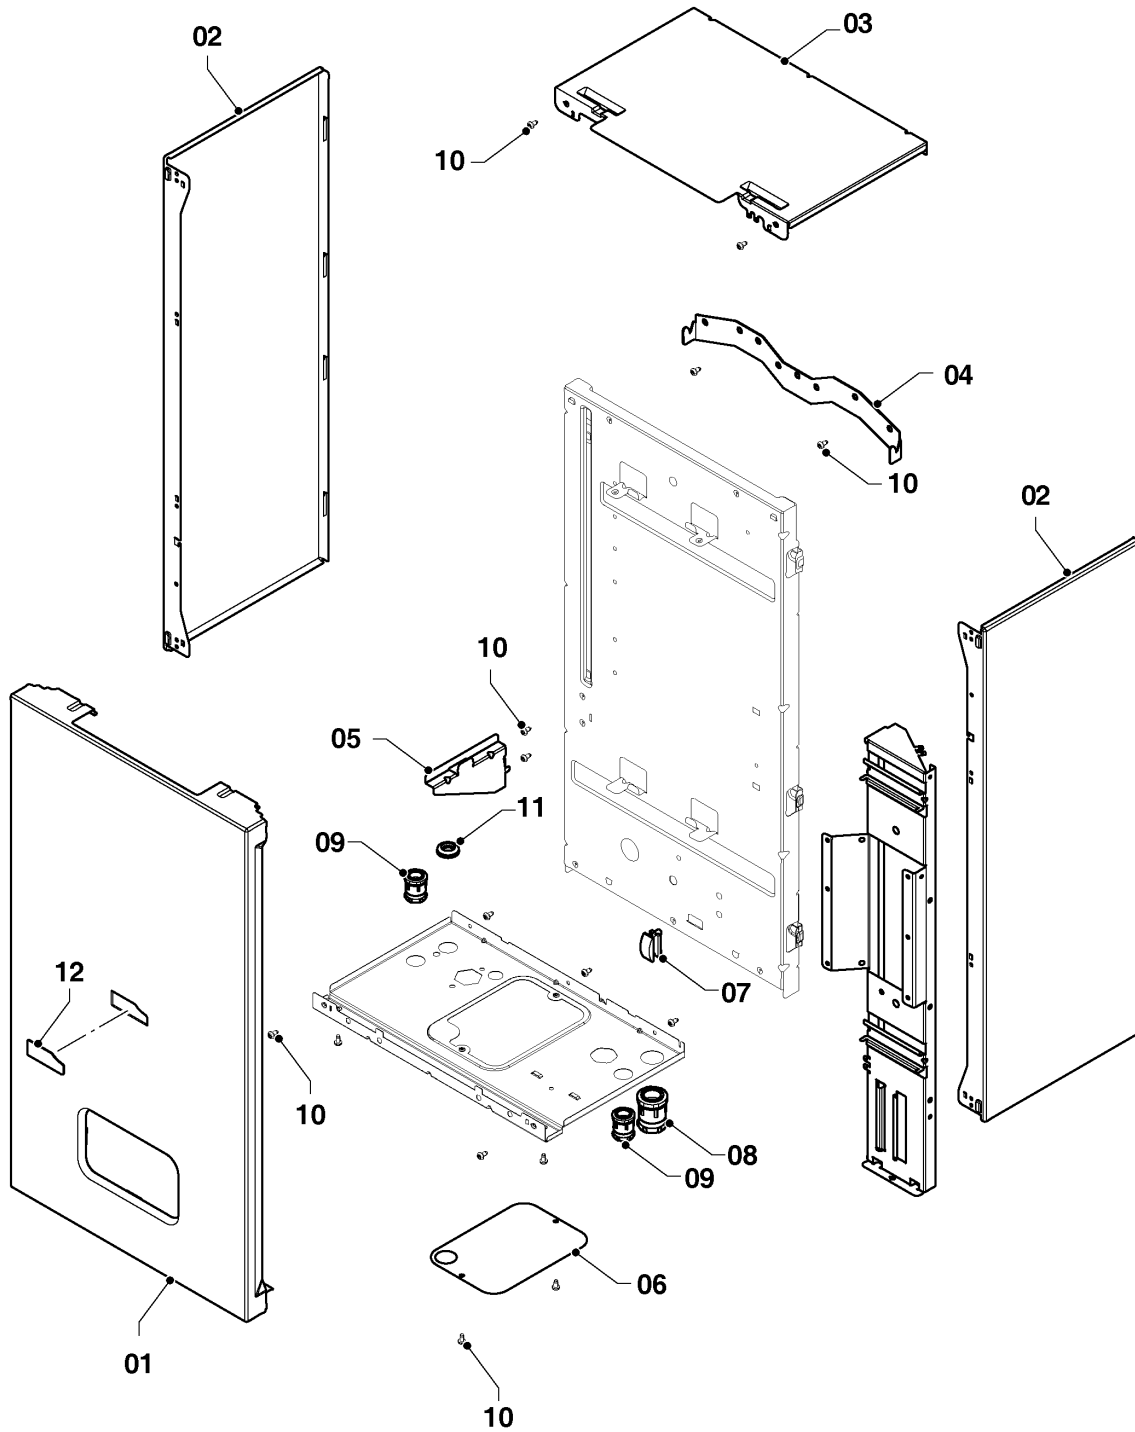

Wall-hung boilers (electric)

12KE/14 R1 Ray RU

07 - Casing parts

50 - 0 - 07 - 01

Wall-hung boilers (electric)

12KE/14 R1 Ray RU

07 - Casing parts

Pos.	Article	Description	Note
01	0020211614	Front panel	12KE/14 R1 Ray RU, with part 10
02	0020211615	Side panel	12KE/14 R1 Ray RU, with part 10
03	0010026213	Cover plate	12KE/14 R1 Ray RU, with part 10
04	0020043720	Set - hanging v.17	12KE/14 R1 Ray RU
05	0010028700	Retainer	12KE/14 R1 Ray RU
06	0010026216	Base plate	12KE/14 R1 Ray RU, with part 10
07	0020273336	Clamp, (x5)	12KE/14 R1 Ray RU
08	0020033220	Bushing AL GP 21	12KE/14 R1 Ray RU
09	0020033218	Bushing AL GP 13,5	12KE/14 R1 Ray RU
10	0020175576	Screw, (x10)	12KE/14 R1 Ray RU
11	0010025887	Grommet for pipe	12KE/14 R1 Ray RU
12	0020140934	Company plaque Protherm	12KE/14 R1 Ray RU

Wall-hung boilers (electric)

12KE/14 R1 Ray RU

08a - Hydraulic parts

50 - 0 - 08 - 04

Wall-hung boilers (electric)

12KE/14 R1 Ray RU

08a - Hydraulic parts

Pos.	Article	Description	Note
01	0010044346	Pump	12KE/14 R1 Ray RU, with parts 13,15,16,17
02	0020097328	Expansion vessel	12KE/14 R1 Ray RU
03	0010025882	Automatic air vent	12KE/14 R1 Ray RU
04	0010025850	Tube	12KE/14 R1 Ray RU, with part 12
05	0020272907	Flexible tube	12KE/14 R1 Ray RU
06	0010045925	Tube	12KE/14 R1 Ray RU, with parts 12,13,17
07	0010026152	Flexible tube	12KE/14 R1 Ray RU
08	0020047005	Pressure relief valve, 3 bar	12KE/14 R1 Ray RU
09	0020079644	Sensor	12KE/14 R1 Ray RU
10	0010025862	Hose	12KE/14 R1 Ray RU
11	0020047027	Sensor, NTC	12KE/14 R1 Ray RU
12	0020039740	Gasket, (x5)	12KE/14 R1 Ray RU
13	0020014175	O-ring, (x10)	12KE/14 R1 Ray RU
14	0020097202	O-ring, (x10)	12KE/14 R1 Ray RU
15	0020014177	O-ring, (x10)	12KE/14 R1 Ray RU
16	S5466200	Clip, 10 mm, (x10)	12KE/14 R1 Ray RU
17	S5465700	Clip, 18 mm, (x10)	12KE/14 R1 Ray RU
18	0020047019	Clip, (x10)	12KE/14 R1 Ray RU
19	0010025860	Adapter	12KE/14 R1 Ray RU, with parts 15,18
20	0020172910	Pressure gauge	12KE/14 R1 Ray RU