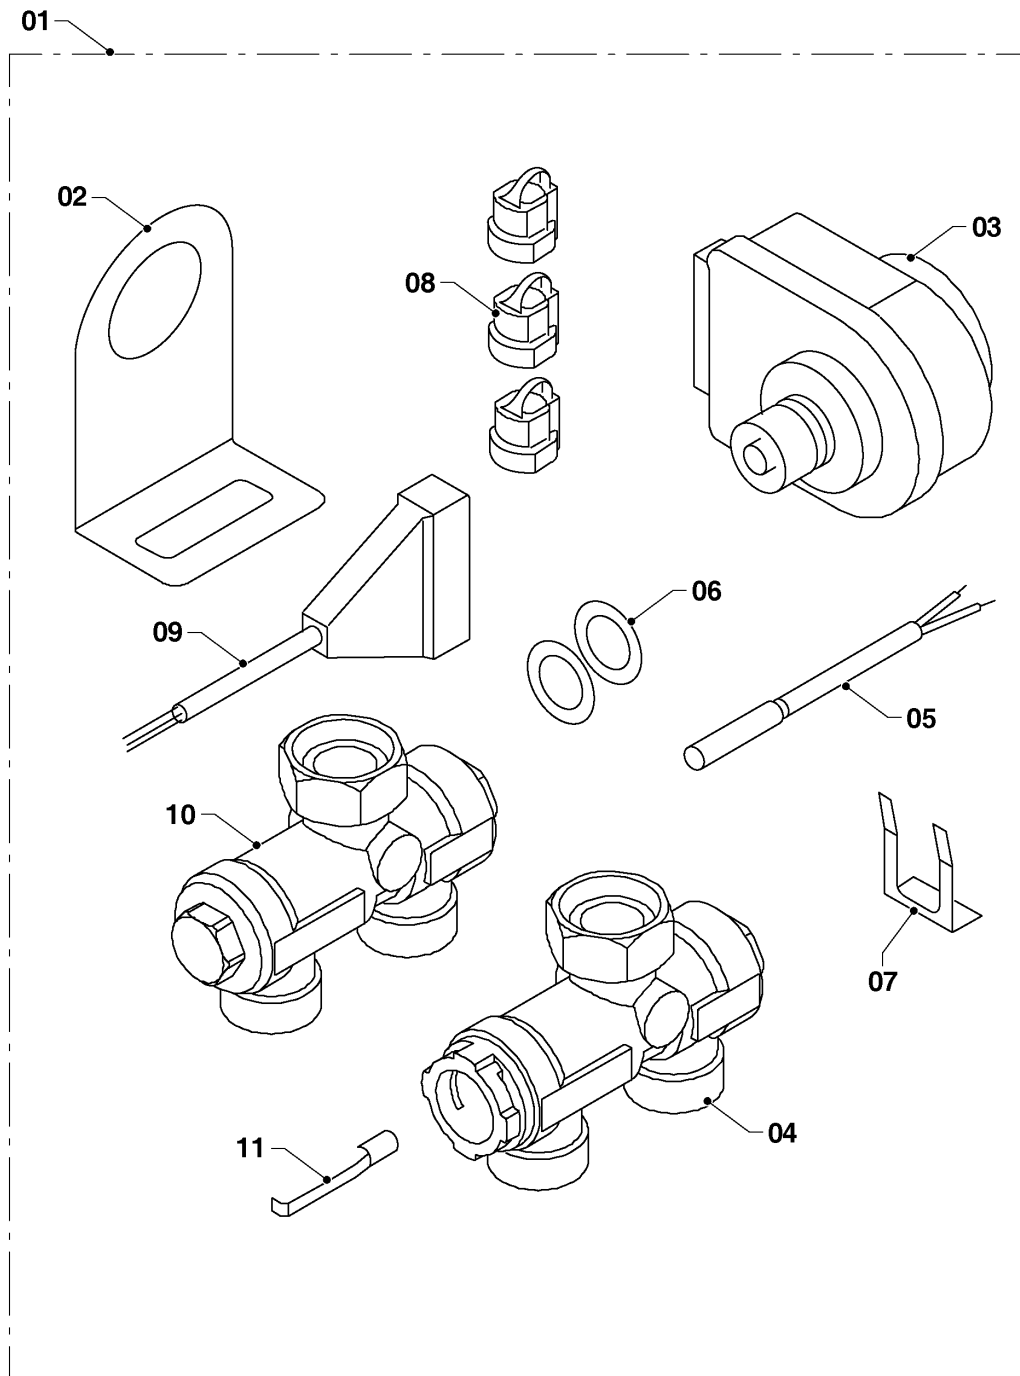

Wall-hung boilers (electric)

12KE/14 R1 Ray RU

08b - Connection parts

50 - 0 - 08 - 03

Wall-hung boilers (electric)

12KE/14 R1 Ray RU

08b - Connection parts

Pos.	Article	Description	Note
01	0010027587	Kit, 3-way valve FUGAS	12KE/14 R1 Ray RU, accessory, cannot be delivered as spare part
02	-	-	12KE/14 R1 Ray RU, not available
03	0020025278	Motor, 3way valve	12KE/14 R1 Ray RU
04	0020027610	3-WAY VALVE	12KE/14 R1 Ray RU
05	0020174087	2.7kohm NTC sensor for external tank	12KE/14 R1 Ray RU, accessory, cannot be delivered as spare part
06	0020027665	Sealing ring 24x15x2, (x10)	12KE/14 R1 Ray RU
07	0020033430	Clip to electromotor block	12KE/14 R1 Ray RU
08	0020033838	Plastic cable grommet	12KE/14 R1 Ray RU
09	0010031634	Cable	12KE/14 R1 Ray RU
10	0020034698	T-PART BOILER CONNECTION	12KE/14 R1 Ray RU
11	-	-	12KE/14 R1 Ray RU, not for these appliances