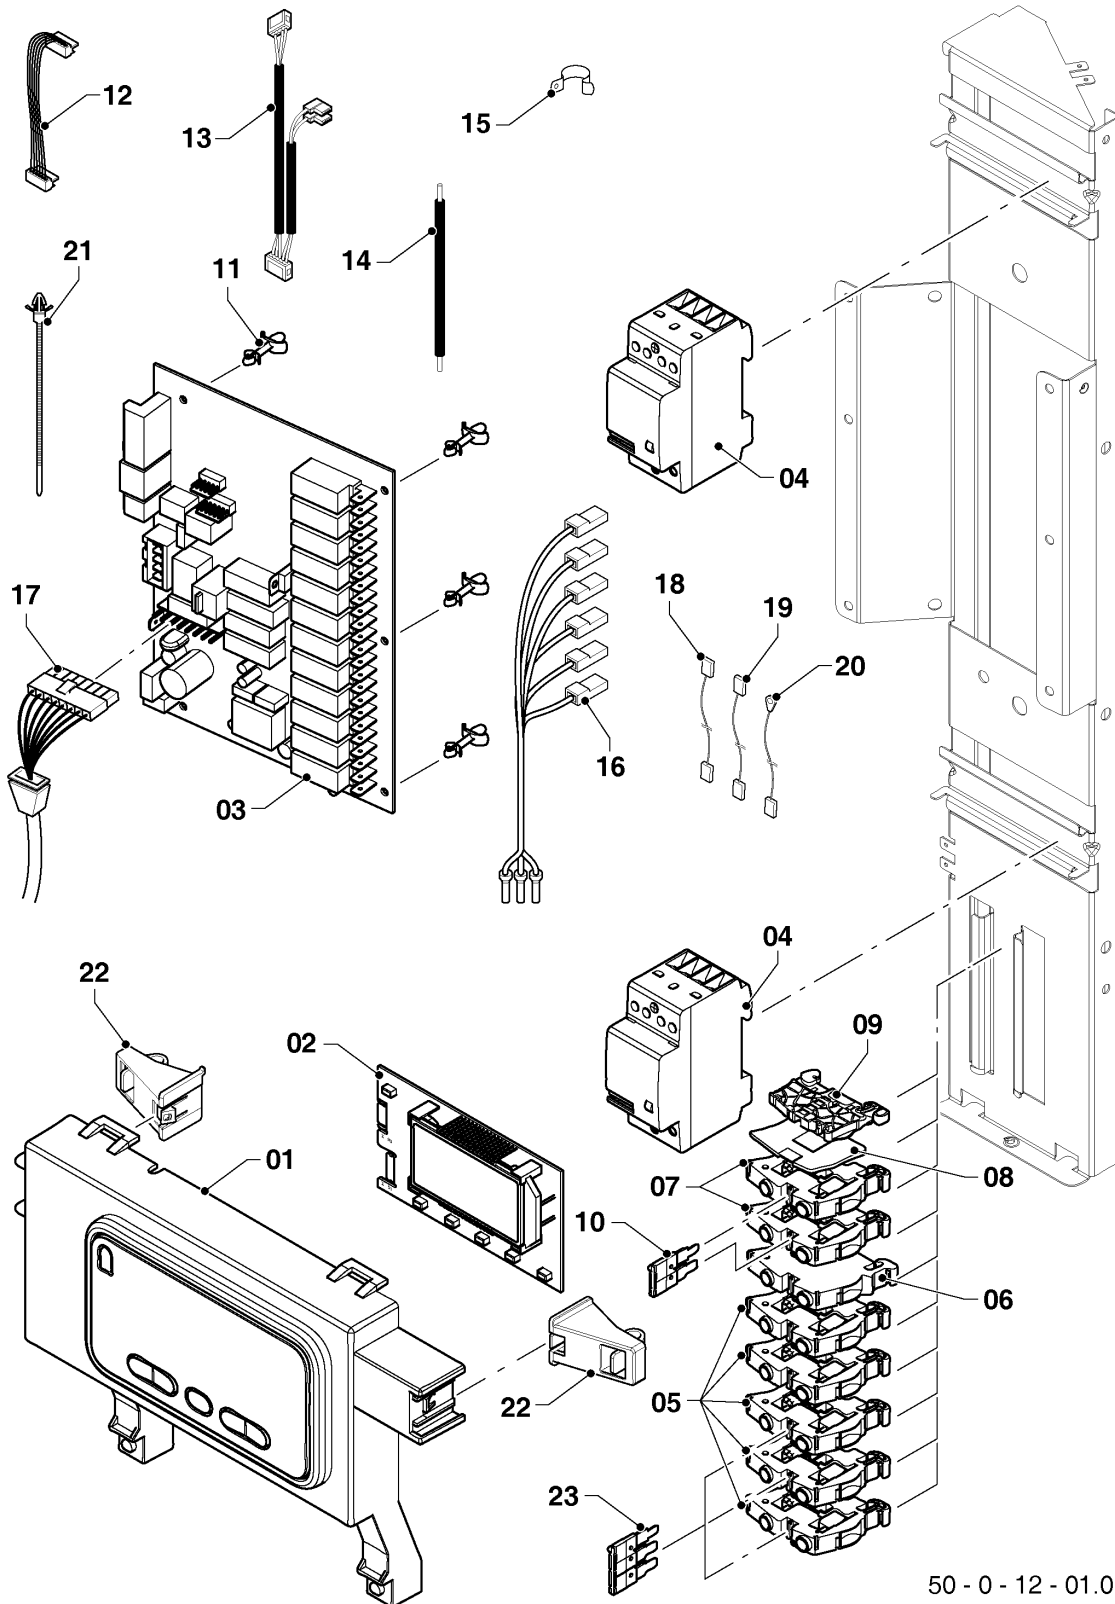

Wall-hung boilers (electric)

12KE/14 R1 Ray RU

12 - Control box

50 - 0 - 12 - 01.01

Wall-hung boilers (electric)

12KE/14 R1 Ray RU

12 - Control box

Pos.	Article	Description	Note
01	0010025867	Control panel	12KE/14 R1 Ray RU
02	0010025889	Display	12KE/14 R1 Ray RU
03	0010025874	PCB	12KE/14 R1 Ray RU
04	0020025215	Contactor ISCH 25A	12KE/14 R1 Ray RU
05	0010026180	Clamp	12KE/14 R1 Ray RU, grey
06	0010026183	Clamp	12KE/14 R1 Ray RU, PE
07	0010026177	Clamp	12KE/14 R1 Ray RU, blue
08	0010026186	Clamp	12KE/14 R1 Ray RU
09	0010026189	Clamp	12KE/14 R1 Ray RU
10	0010026174	Jumper	12KE/14 R1 Ray RU
11	0020044646	Plastic distance spacer	12KE/14 R1 Ray RU
12	0010025871	Cable	12KE/14 R1 Ray RU
13	0010026160	Wiring harness	12KE/14 R1 Ray RU
14	0020033905	Wire Q027 VJ	12KE/14 R1 Ray RU
15	0020104971	Spring clip	12KE/14 R1 Ray RU
16	0020094672	Harness, contactor 6-14K13	12KE/14 R1 Ray RU
17	0010026083	Wiring harness	12KE/14 R1 Ray RU
18	0010026163	Cable	12KE/14 R1 Ray RU
19	0010026166	Cable	12KE/14 R1 Ray RU
20	0010026169	Cable	12KE/14 R1 Ray RU
21	0010026155	Cable tie	12KE/14 R1 Ray RU
22	0020211637	Support	12KE/14 R1 Ray RU
23	0010032081	Bridge	12KE/14 R1 Ray RU