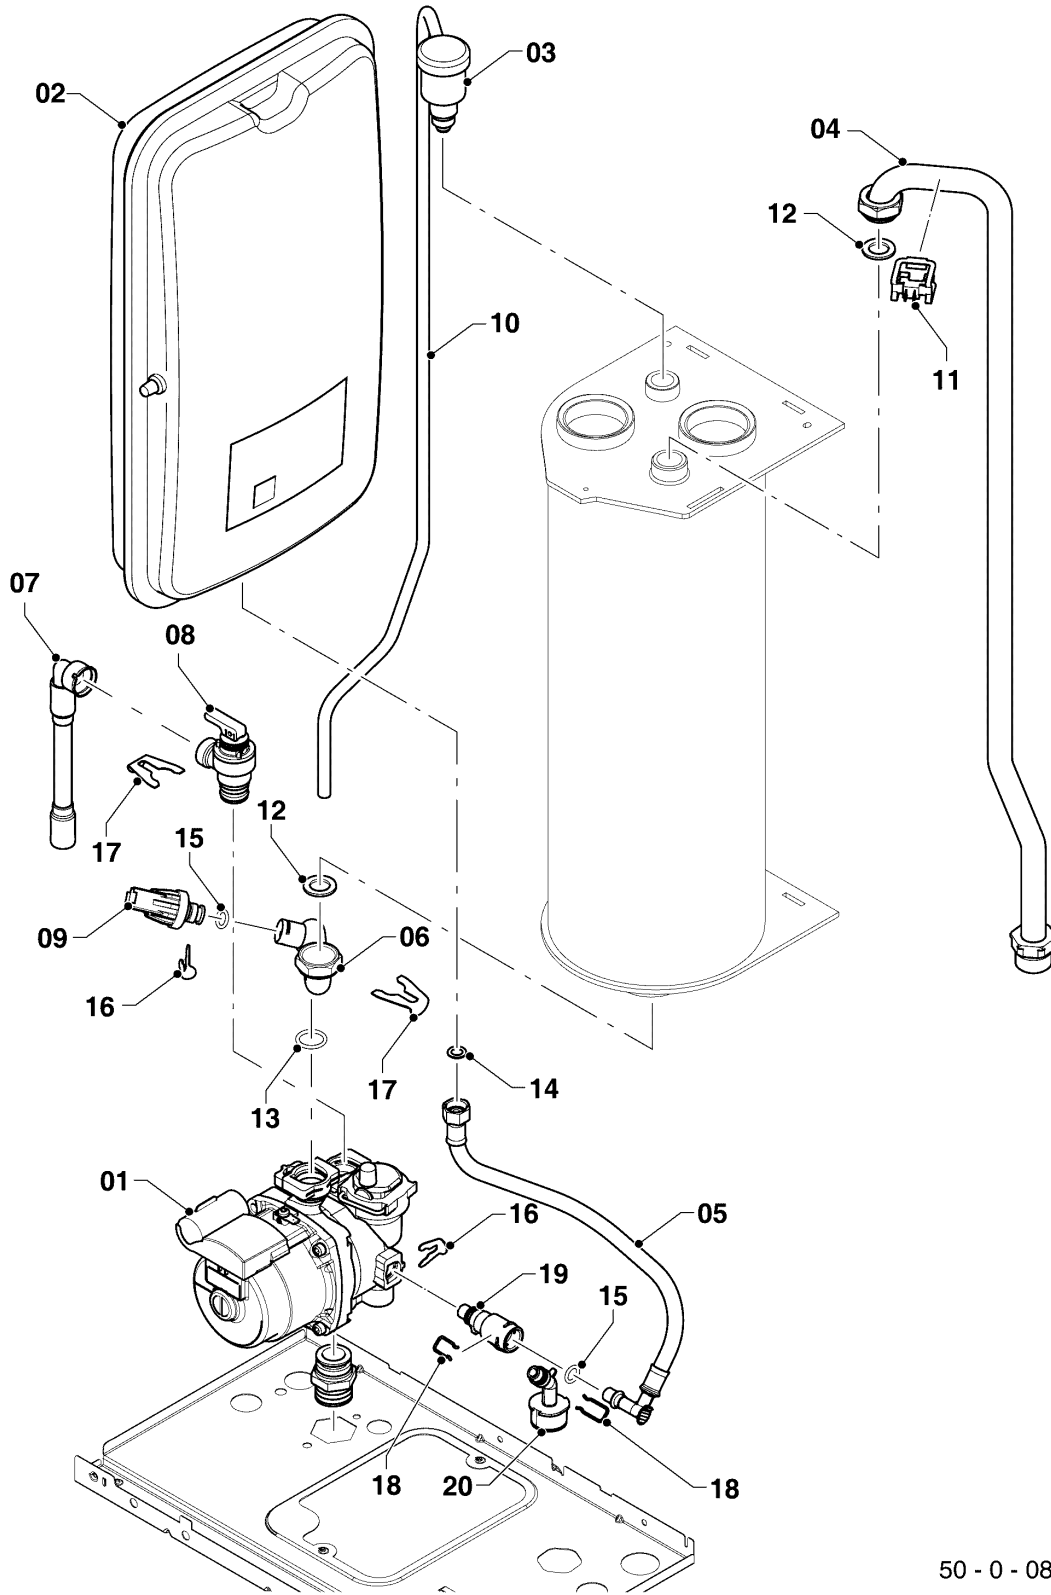

Wall-hung boilers (electric)

12KE/14 R1 Ray RU

07 - Casing parts

50 - 0 - 07 - 01

Wall-hung boilers (electric)

12KE/14 R1 Ray RU

07 - Casing parts

Pos.	Article	Description	Note
01	0020211614	Front panel	12KE/14 R1 Ray RU, with part 10
02	0020211615	Side panel	12KE/14 R1 Ray RU, with part 10
03	0010026213	Cover plate	12KE/14 R1 Ray RU, with part 10
04	0020043720	Set - hanging v.17	12KE/14 R1 Ray RU
05	0010028700	Retainer	12KE/14 R1 Ray RU
06	0010026216	Base plate	12KE/14 R1 Ray RU, with part 10
07	0020273336	Clamp, (x5)	12KE/14 R1 Ray RU
08	0020033220	Bushing AL GP 21	12KE/14 R1 Ray RU
09	0020033218	Bushing AL GP 13,5	12KE/14 R1 Ray RU
10	0020175576	Screw, (x10)	12KE/14 R1 Ray RU
11	0010025887	Grommet for pipe	12KE/14 R1 Ray RU
12	0020140934	Company plaque Protherm	12KE/14 R1 Ray RU

Wall-hung boilers (electric)

12KE/14 R1 Ray RU

08a - Hydraulic parts

50 - 0 - 08 - 04

Wall-hung boilers (electric)

12KE/14 R1 Ray RU

08a - Hydraulic parts

Pos.	Article	Description	Note
01	0010044346	Pump	12KE/14 R1 Ray RU, with parts 13,15,16,17
02	0020097328	Expansion vessel	12KE/14 R1 Ray RU
03	0010025882	Automatic air vent	12KE/14 R1 Ray RU
04	0010025850	Tube	12KE/14 R1 Ray RU, with part 12
05	0020272907	Flexible tube	12KE/14 R1 Ray RU
06	0010045925	Tube	12KE/14 R1 Ray RU, with parts 12,13,17
07	0010026152	Flexible tube	12KE/14 R1 Ray RU
08	0020047005	Pressure relief valve, 3 bar	12KE/14 R1 Ray RU
09	0020079644	Sensor	12KE/14 R1 Ray RU
10	0010025862	Hose	12KE/14 R1 Ray RU
11	0020047027	Sensor, NTC	12KE/14 R1 Ray RU
12	0020039740	Gasket, (x5)	12KE/14 R1 Ray RU
13	0020014175	O-ring, (x10)	12KE/14 R1 Ray RU
14	0020097202	O-ring, (x10)	12KE/14 R1 Ray RU
15	0020014177	O-ring, (x10)	12KE/14 R1 Ray RU
16	S5466200	Clip, 10 mm, (x10)	12KE/14 R1 Ray RU
17	S5465700	Clip, 18 mm, (x10)	12KE/14 R1 Ray RU
18	0020047019	Clip, (x10)	12KE/14 R1 Ray RU
19	0010025860	Adapter	12KE/14 R1 Ray RU, with parts 15,18
20	0020172910	Pressure gauge	12KE/14 R1 Ray RU