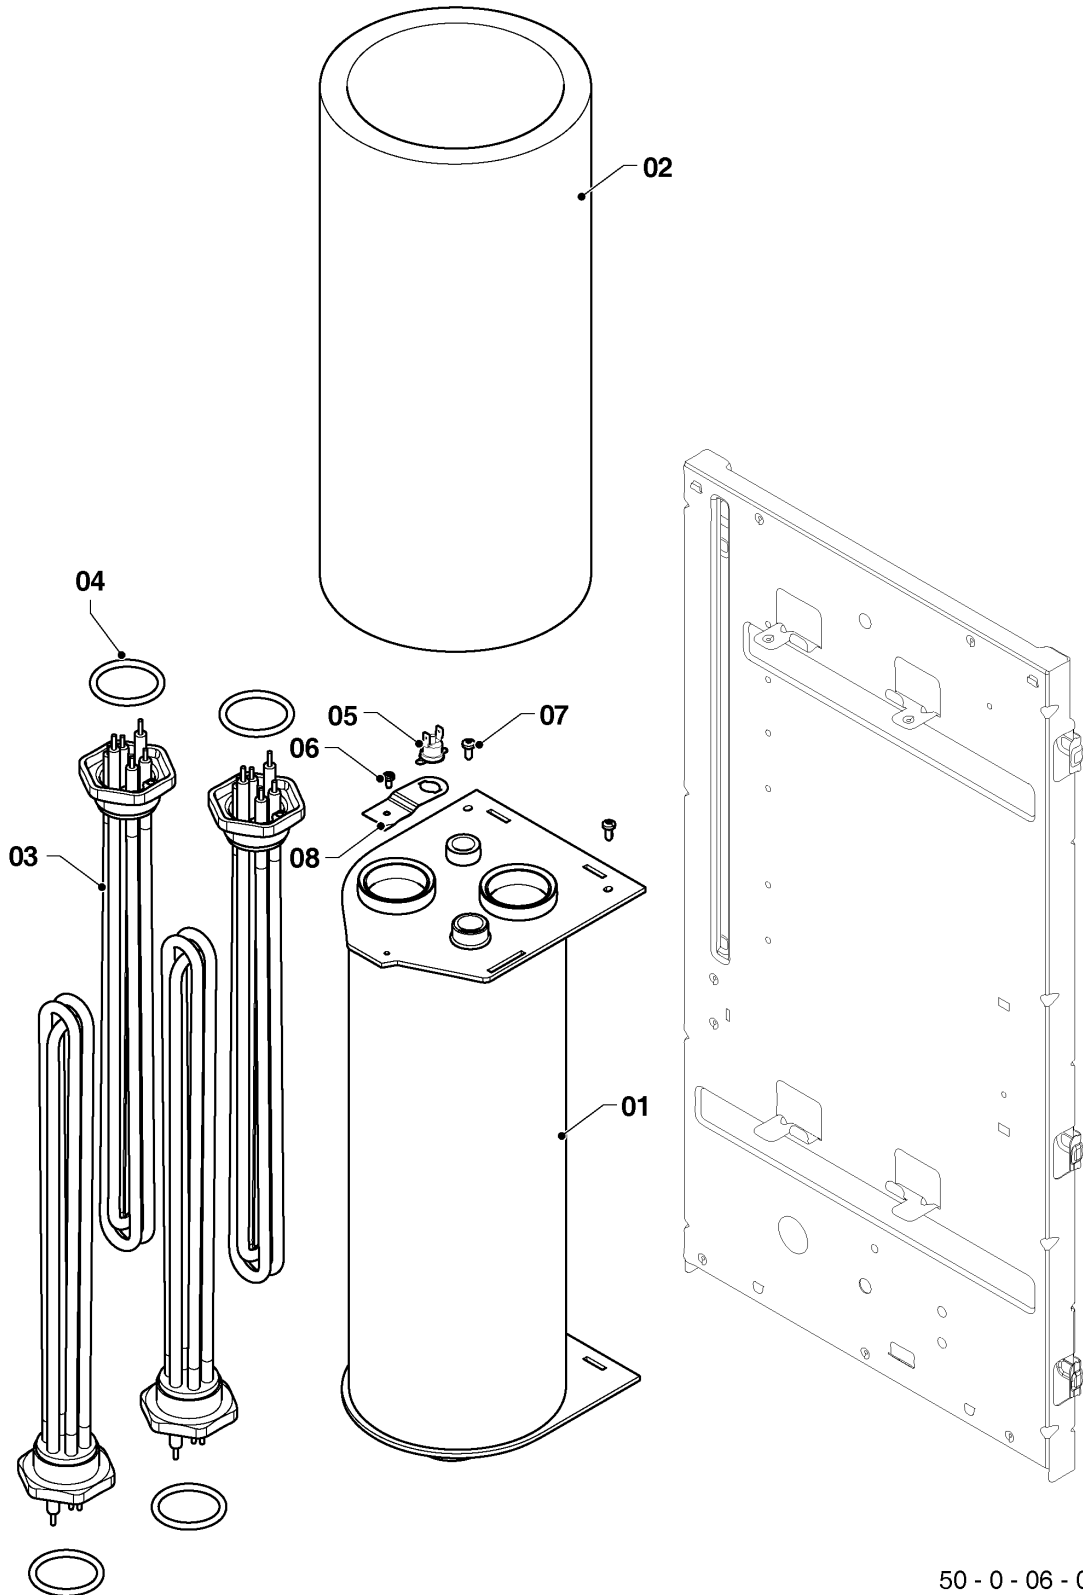

Wall-hung boilers (electric)

12KE/14 R1 Ray RU

06 - Heat exchanger

50 - 0 - 06 - 01

Wall-hung boilers (electric)

12KE/14 R1 Ray RU

06 - Heat exchanger

Pos.	Article	Description	Note
01	0010026204	Heat exchanger	12KE/14 R1 Ray RU
02	0020265335	Insulation	12KE/14 R1 Ray RU
03	0020094647	Heating element, 6kW with wires	12KE/14 R1 Ray RU
04	0020034829	O ring 45x5 (set 5 pc)	12KE/14 R1 Ray RU
05	0020094666	Thermostat, bim. 100 degC	12KE/14 R1 Ray RU
06	0010026078	Screw, (PK10)	12KE/14 R1 Ray RU
07	05493300	Screw, (x25)	12KE/14 R1 Ray RU
08	0020153337	Springclip, ST	12KE/14 R1 Ray RU