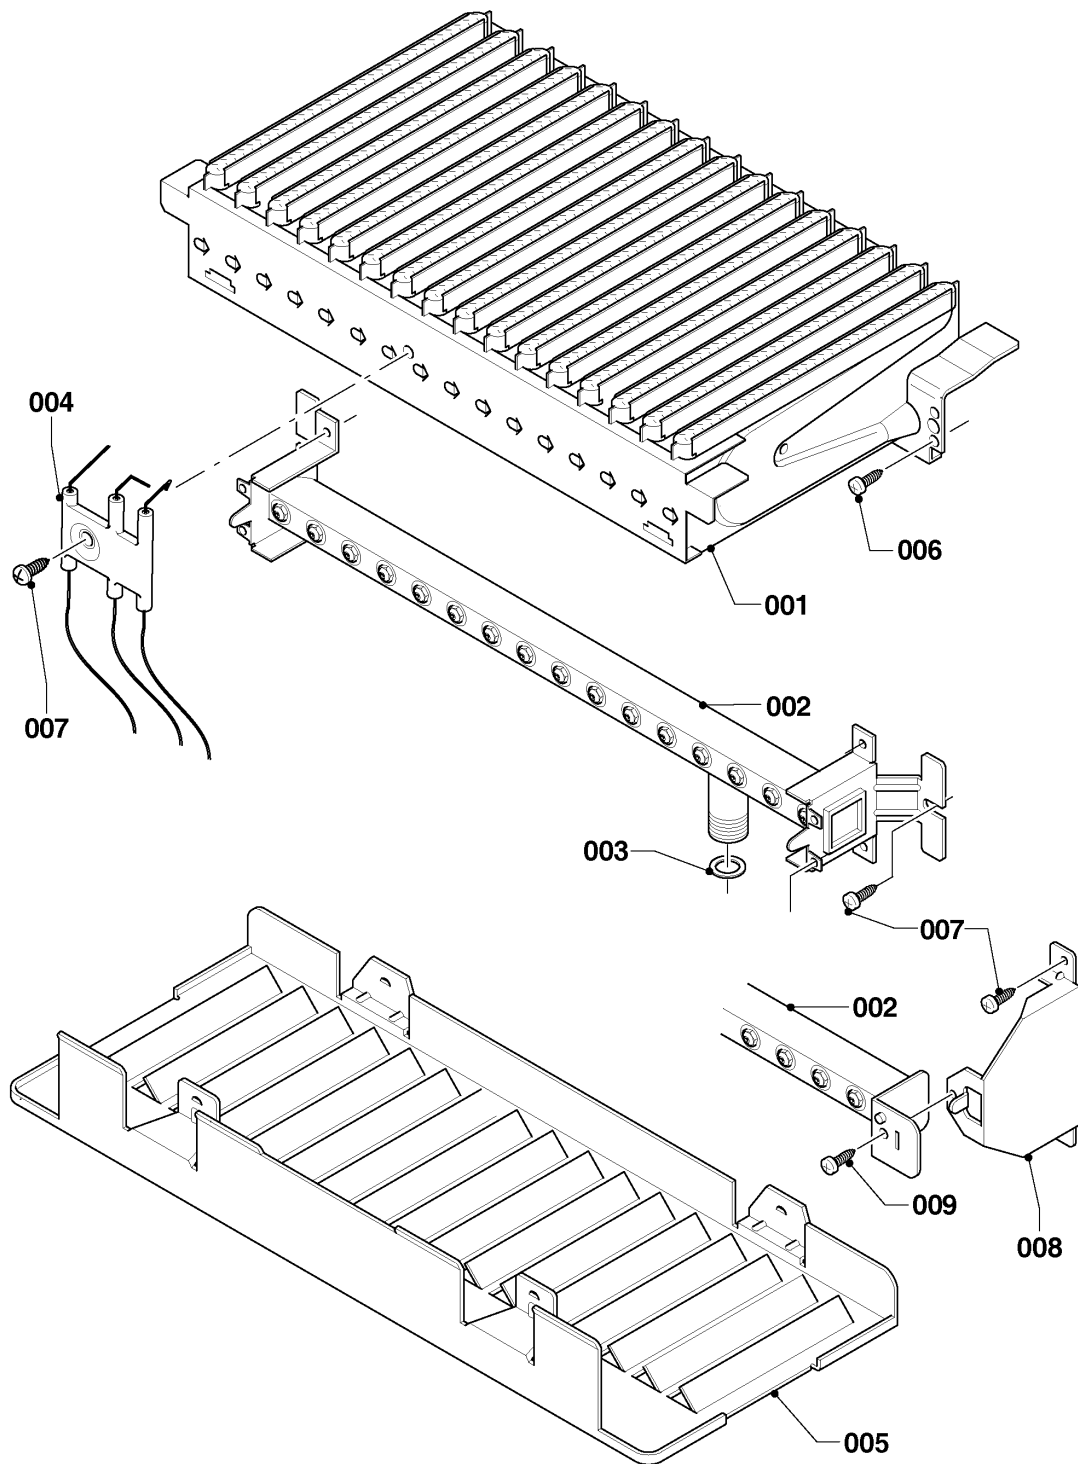

Wall-hung boilers (fan-assisted combi)

25KTV20 Panther/R1 (H-RU)

02 - Gas section

02 - 0 - 02 - 06

Wall-hung boilers (fan-assisted combi)

25KTV20 Panther/R1 (H-RU)

02 - Gas section

Pos.	Article	Description	Note
001	0020200660	Gas valve assembly	
002	0020200611	Gas pipe	25KTV20 Panther/R1 (H-RU), with parts 004, 007
003	0020200609	Gas pipe	25KTV20 Panther/R1 (H-RU), with parts 004, 005, 007
004	0020014193	Sealing ring, (x10)	
005	0020047034	Sealing ring, (x10)	
006	S5490600	Screw, (x50)	
007	0020175576	Screw, (x10)	
008	0020014192	Gasket, red large	

Wall-hung boilers (fan-assisted combi)

25KTV20 Panther/R1 (H-RU)

04 - Burner

02 - 0 - 04 - 08

Wall-hung boilers (fan-assisted combi)

25KTV20 Panther/R1 (H-RU)

04 - Burner

Pos.	Article	Description	Note
000	0020199915	Conversion kit, H -> PB (30mbar)	25KTV20 Panther/R1 (H-RU), not shown
001	0020048246	Burner (18 burner chamber group)	25KTV20 Panther/R1 (H-RU), with part 006
002	0020200602	Burner support 28kW H	25KTV20 Panther/R1 (H-RU), with part 003, 007
003	0020047034	Sealing ring, (x10)	25KTV20 Panther/R1 (H-RU), with part 007
004	0020200638	Electrode	
005	-	-	not for these appliances
006	0020216992	Screw, (x10)	
007	0020175576	Screw, (x10)	
008	-	-	25KTV20 Panther/R1 (H-RU), not for these appliances
009	0020216993	Screw, (x10)	