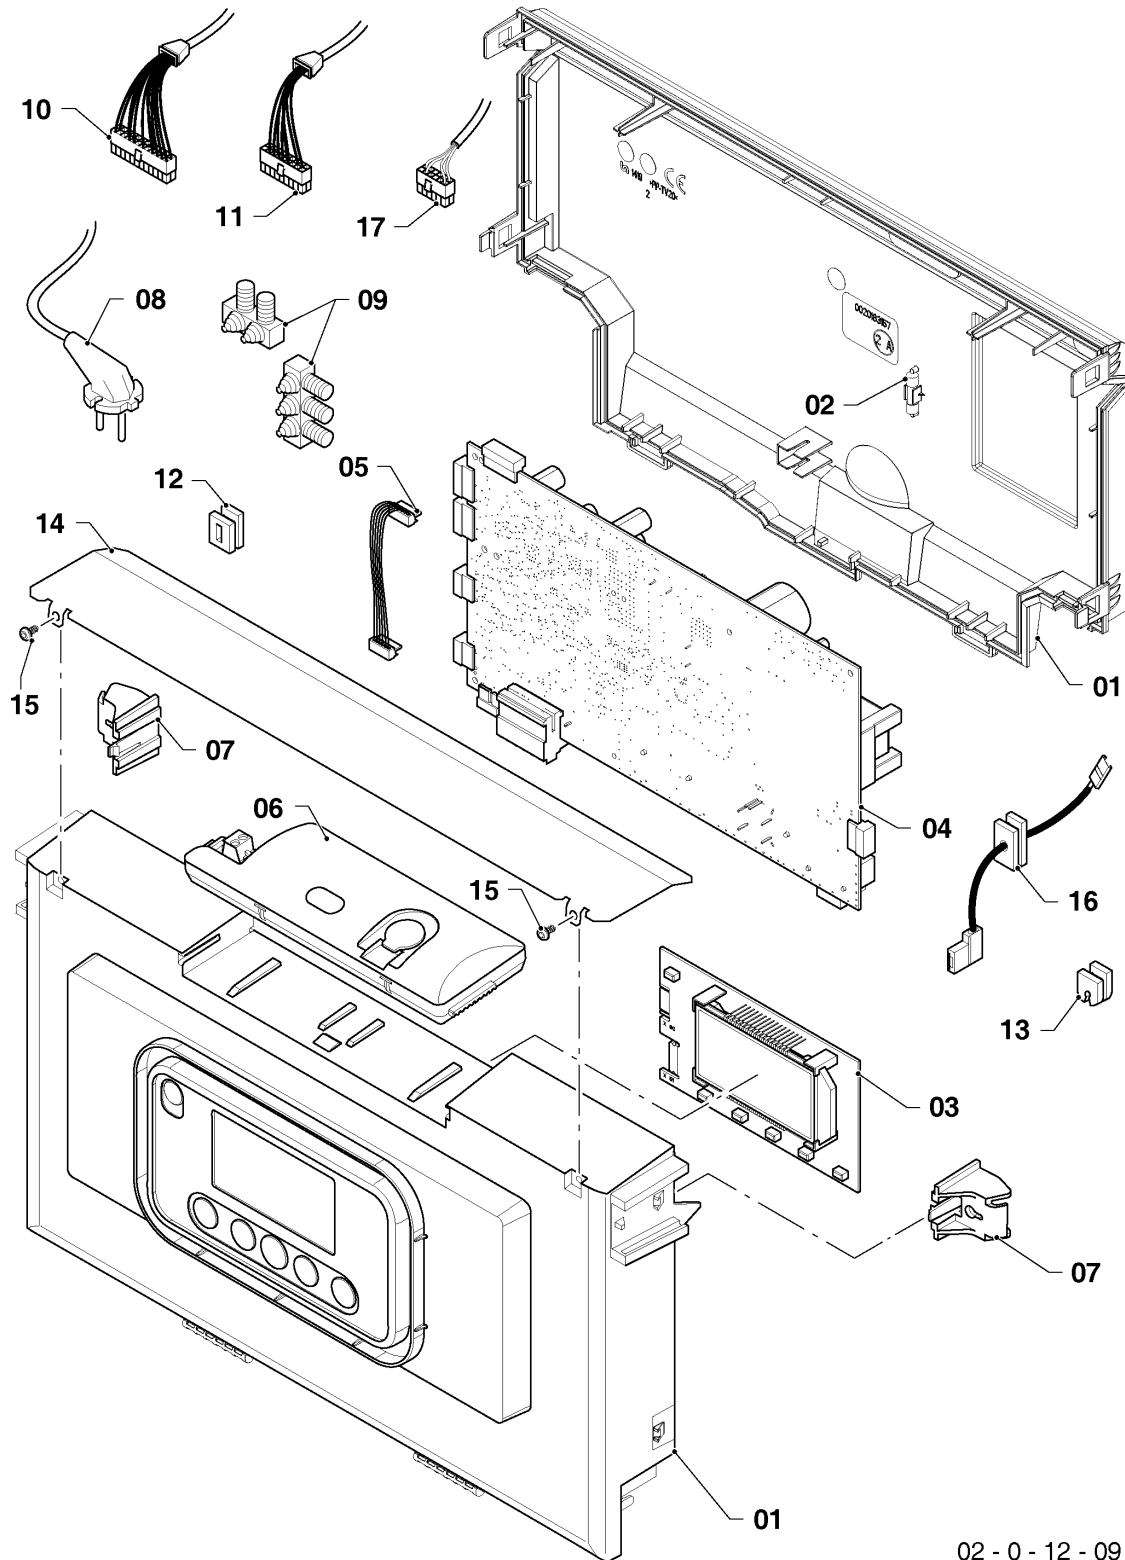

Wall-hung boilers (fan-assisted combi)

25KTV20 Panther/R1 (H-RU)

12 - Control box

02 - 0 - 12 - 09

Wall-hung boilers (fan-assisted combi)

25KTV20 Panther/R1 (H-RU)

12 - Control box

Pos.	Article	Description	Note
01	0020213176	Housing	with part 002
02	0020079603	Fuse, 2,0 A T2H, (x10)	
03	0020233682	Display	
04	0020254535	PCB	25KTV20 Panther/R1 (H-RU), from serial number 211736001...including
05	0020084515	Cable tree (harness)	
06	-	-	not for these appliances
07	0020200631	Spacer	
08	-	-	25KTV20 Panther/R1 (H-RU), not for these appliances
09	0020079417	Strain relief, kit	
10	0020197551	Wiring harness	
11	0020200650	Wiring harness	25KTV20 Panther/R1 (H-RU), from serial number 211736001...including
12	0020175568	Plug, (x5)	
13	0020175566	Cable strain relief	
14	-	-	not for these appliances
15	-	-	not for these appliances
16	0020200666	Cable	
17	-	-	not for these appliances