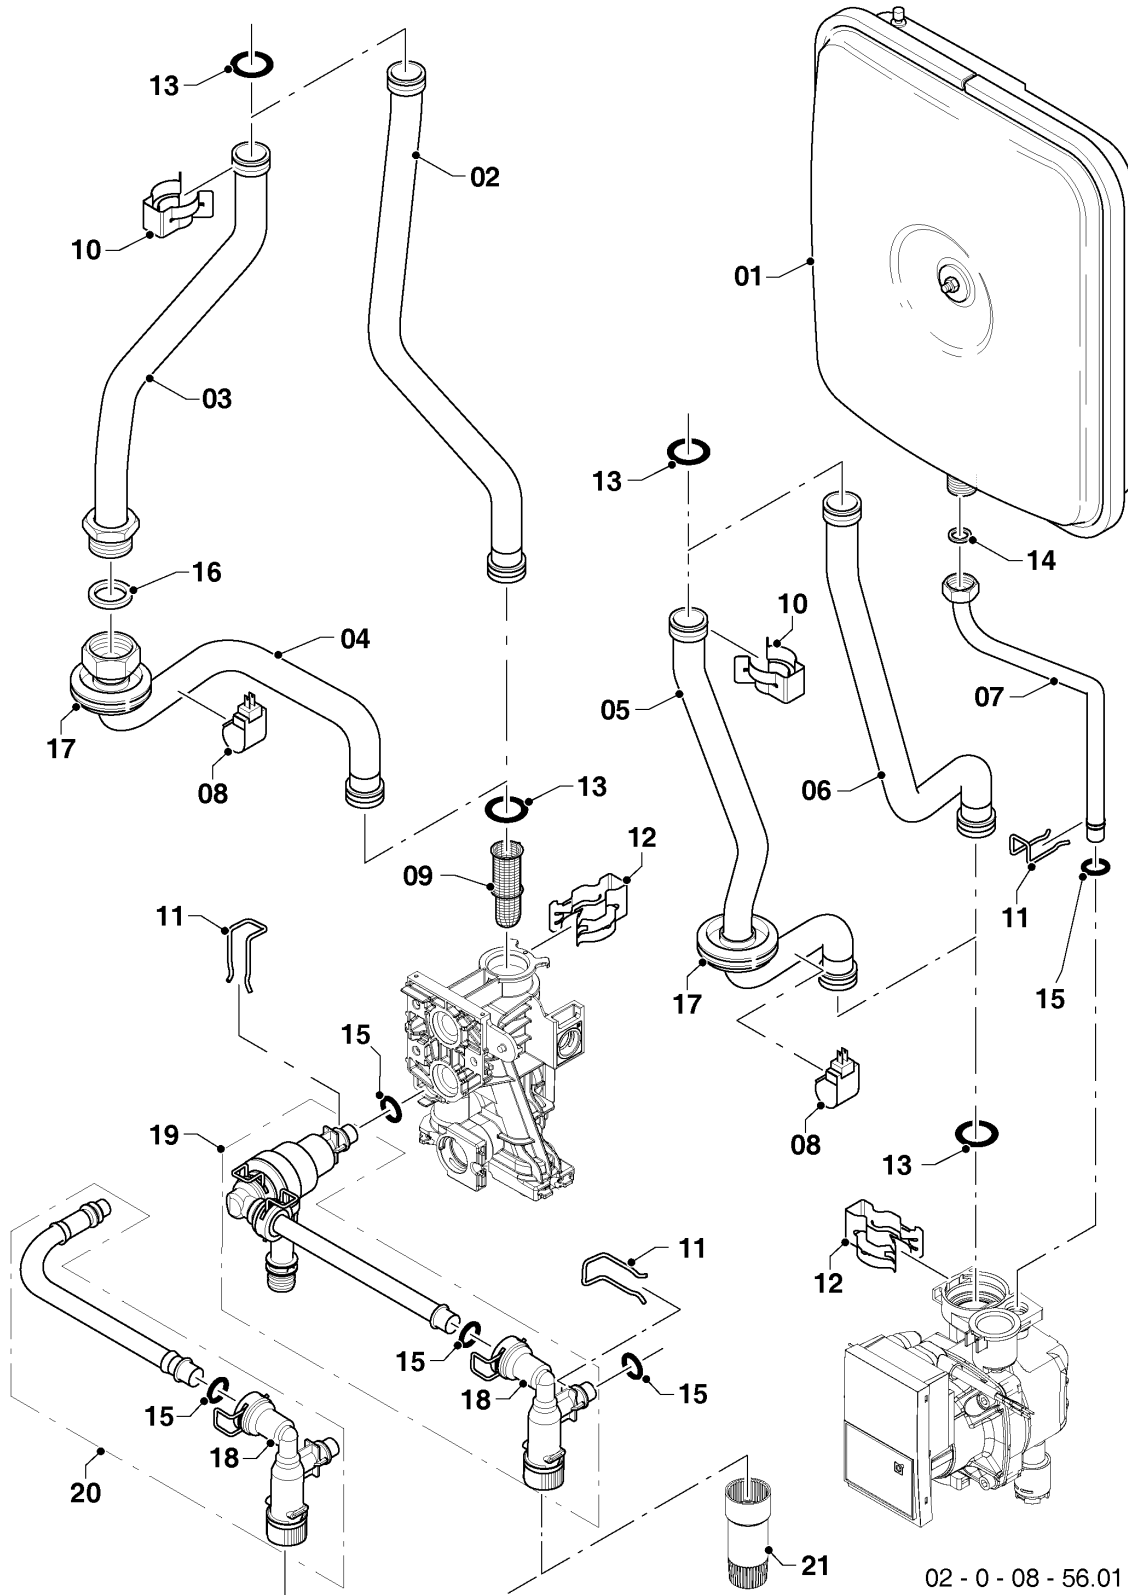

Wall-hung boilers (fan-assisted combi)

25KTV20 Panther/R1 (H-RU)

08b - Hydraulic parts

02 - 0 - 08 - 56.01

Wall-hung boilers (fan-assisted combi)

25KTV20 Panther/R1 (H-RU)

08b - Hydraulic parts

Pos.	Article	Description	Note
01	0020200681	Expansion vessel 10 ltr.	
02	-	-	not for these appliances
03	0020218972	Tube	25KTV20 Panther/R1 (H-RU), with parts 010,013,016
04	0020200641	Tube	with parts 012,013,016
05	0020200642	Tube	25KTV20 Panther/R1 (H-RU), with parts 010,012,013
06	-	-	not for these appliances
07	0020200618	Tube	with parts 011,014,015
08	0020200599	Sensor, NTC 19mm	
09	0020014178	Filter	with parts 012, 013
10	0020018462	Clip, (x10)	
11	0020097197	Clip, (x10)	
12	0020039764	Clip	
13	0020047026	O-ring, (x10)	
14	0020211087	Gasket, (x10)	
15	0020014177	O-ring, (x10)	
16	0020014193	Sealing ring, (x10)	
17	0020014192	Gasket, red large	
18	0020212572	Filling cock	with parts 014,015
19	-	-	not for these appliances
20	0020203963	Non-return valve	with parts 011,015
21	S1006800	Handle extension adapter