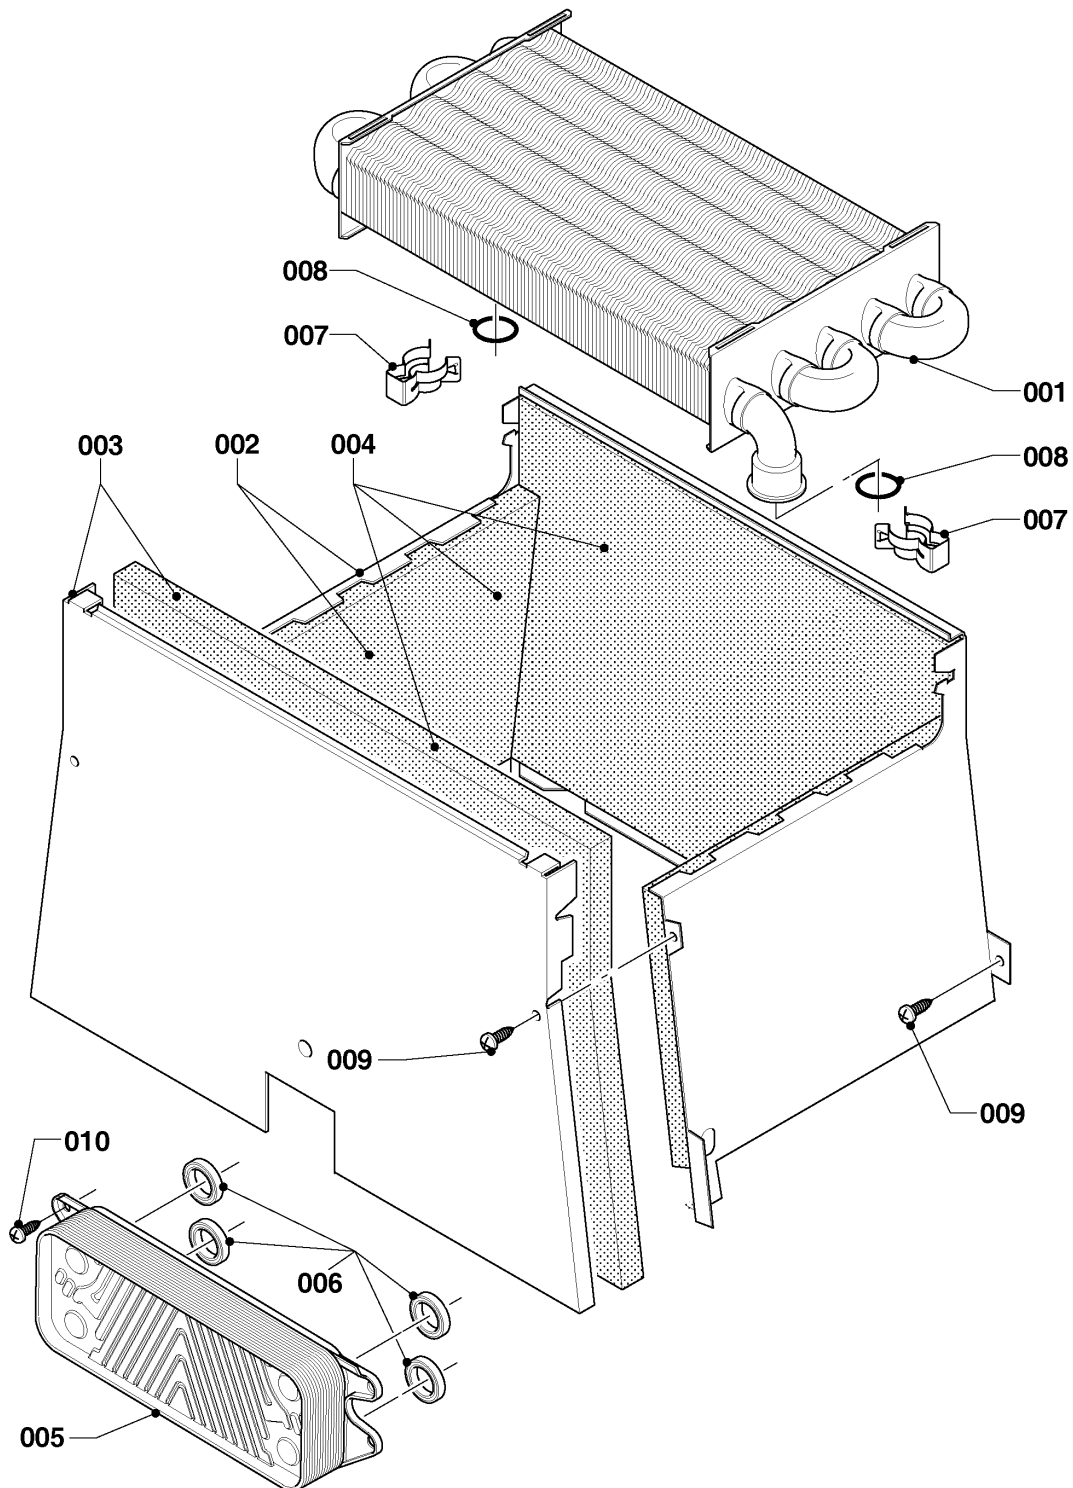

Wall-hung boilers (fan-assisted combi)

25KTV20 Panther/R1 (H-RU)

06 - Heat exchanger

02 - 0 - 06 - 06

Wall-hung boilers (fan-assisted combi)

25KTV20 Panther/R1 (H-RU)

06 - Heat exchanger

Pos.	Article	Description	Note
001	0020142420	Heat exchanger	25KTV20 Panther/R1 (H-RU), with parts 007, 008
002	0020200570	Combustion chamber	25KTV20 Panther/R1 (H-RU), with part 009
003	0020200673	Combustion chamber cover	25KTV20 Panther/R1 (H-RU), with part 009
004	0020200571	Insulation (set)	25KTV20 Panther/R1 (H-RU)
005	0020186152	Heat exchanger, 12 plates	25KTV20 Panther/R1 (H-RU), with parts 006, 010
006	0020014166	Gasket, type C, (x10)	
007	0020018462	Clip, (x10)	
008	0020047026	O-ring, (x10)	
009	0020175576	Screw, (x10)	
010	A000024274	Screw, M5x20 H/E plate, (x25)