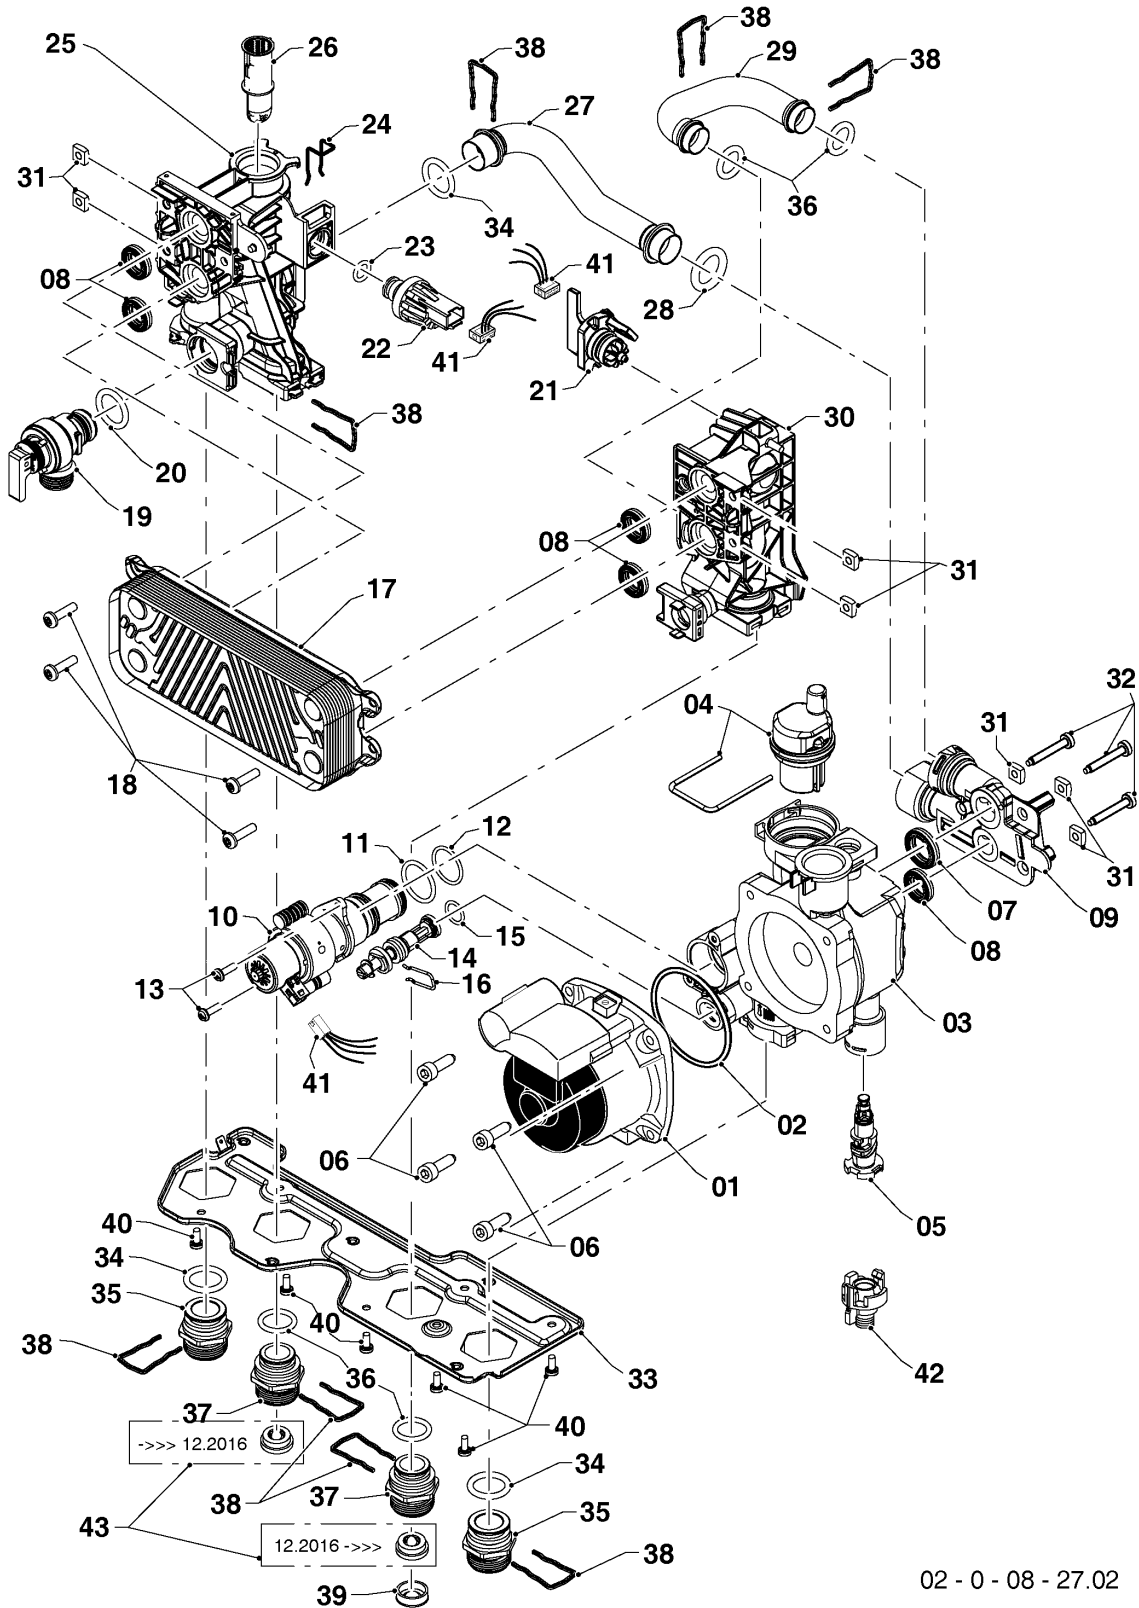

Wall-hung boilers (fan-assisted combi)

25KTV20 Panther/R1 (H-RU)

08a - Hydraulic parts

02 - 0 - 08 - 27.02

Wall-hung boilers (fan-assisted combi)

25KTV20 Panther/R1 (H-RU)

08a - Hydraulic parts

Pos.	Article	Description	Note
01	0020197548	Pump motor	25KTV20 Panther/R1 (H-RU), supplied with pos.06, it`s necessary to order also sealing ring (pos.02)
02	0020221829	O-ring	
03	0020207137	Housing, pump R-DIN	with parts 02,04,05,06,07,08,11,12,13,15,16, 31,32,34,38
04	S1024500	Automatic de-aerator	
05	0020207138	Tap drain piece R-DIN	
06	0020207139	Screw, pump (x4)	
07	0020014182	Gasket, type C, (x10)	
08	0020014166	Gasket, type C, (x10)	
09	0020197547	Hydroblock	with parts 07,08,28,31,32,36,38
10	0020097214	Diverter valve 3 way	with parts 11,12,13
11	0020097224	O-ring, (x10)	
12	0020097226	O-ring, (x10)	
13	0020097227	Screw, (x10)	
14	0020014169	Bypass	with parts 15, 16
15	0020014195	O-ring, (x10)	
16	0020047019	Clip, (x10)	
17	0020186152	Heat exchanger, 12 plates	25KTV20 Panther/R1 (H-RU), with parts 08,18
18	A000024274	Screw, M5x20 H/E plate, (x25)	
19	0020047005	Pressure relief valve, 3 bar	with parts 20,38
20	0020125448	O-ring, (x10)	
21	0020197555	Flow sensor	
22	0020079644	Sensor	with parts 23, 24
23	0020014177	O-ring, (x10)	
24	0020097197	Clip, (x10)	
25	0020186163	Hydroblock	supply with pos. 08, 18, 20, 23, 24, 26, 31, 34, 36, 38, 40,
26	0020014178	Filter	
27	0020186168	Tube, by-pass	with parts 28,34,38
28	0020097187	O-ring, (x10)	