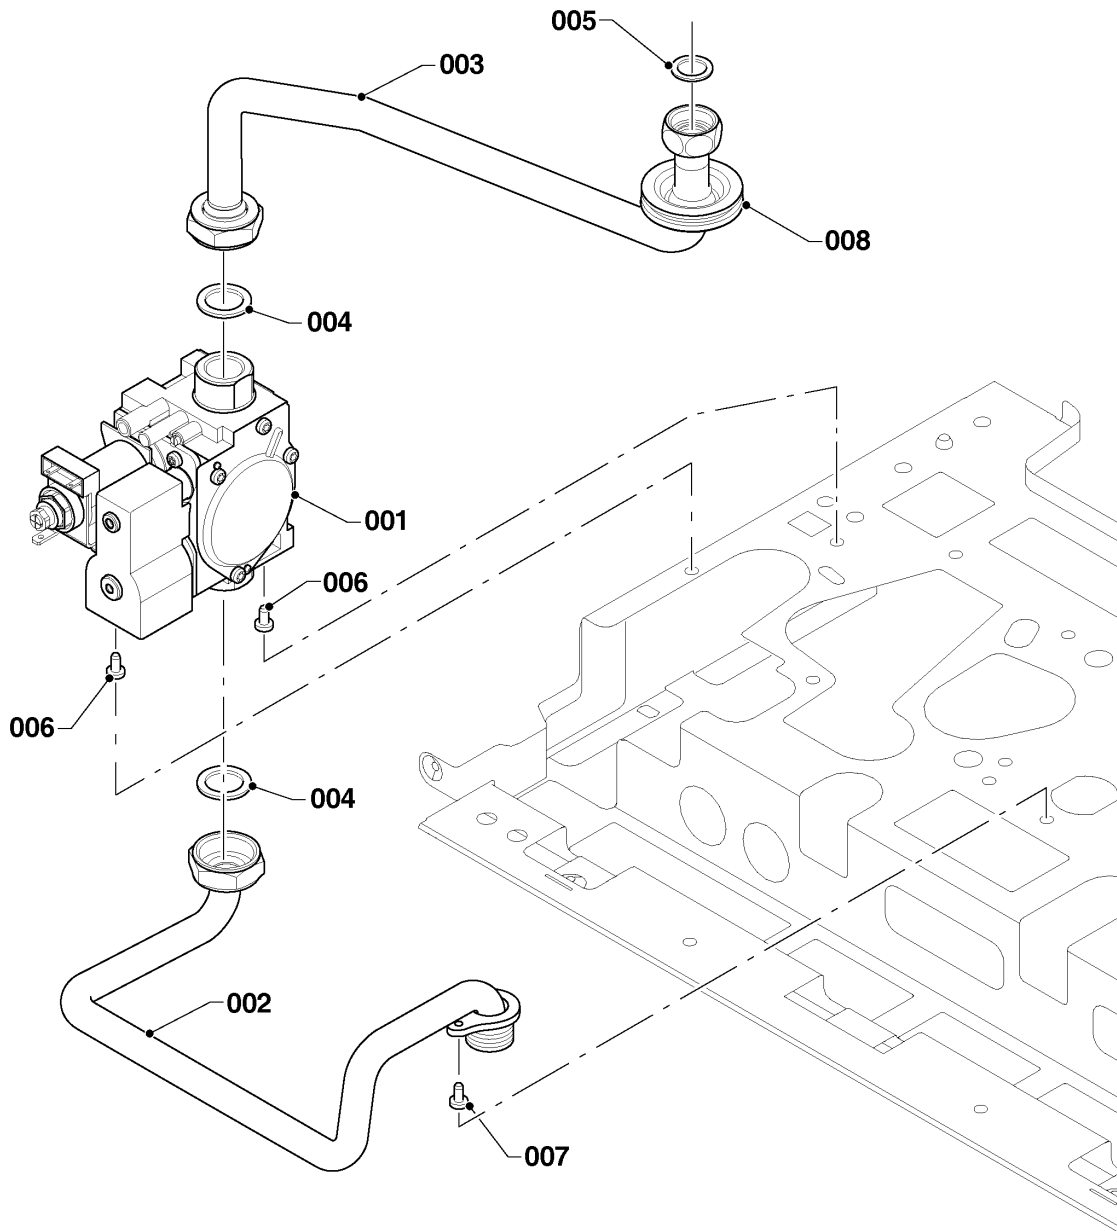

Wall-hung boilers (fan-assisted combi)

25KTV20 Panther/R1 (H-RU)

02 - Gas section

02 - 0 - 02 - 06

Wall-hung boilers (fan-assisted combi)

25KTV20 Panther/R1 (H-RU)

02 - Gas section

Pos.	Article	Description	Note
001	0020200660	Gas valve assembly	
002	0020200611	Gas pipe	25KTV20 Panther/R1 (H-RU), with parts 004, 007
003	0020200609	Gas pipe	25KTV20 Panther/R1 (H-RU), with parts 004, 005, 007
004	0020014193	Sealing ring, (x10)	
005	0020047034	Sealing ring, (x10)	
006	S5490600	Screw, (x50)	
007	0020175576	Screw, (x10)	
008	0020014192	Gasket, red large	

Wall-hung boilers (fan-assisted combi)

25KTV20 Panther/R1 (H-RU)

04 - Burner

02 - 0 - 04 - 08

Wall-hung boilers (fan-assisted combi)

25KTV20 Panther/R1 (H-RU)

04 - Burner

Pos.	Article	Description	Note
000	0020199915	Conversion kit, H -> PB (30mbar)	25KTV20 Panther/R1 (H-RU), not shown
001	0020048246	Burner (18 burner chamber group)	25KTV20 Panther/R1 (H-RU), with part 006
002	0020200602	Burner support 28kW H	25KTV20 Panther/R1 (H-RU), with part 003, 007
003	0020047034	Sealing ring, (x10)	25KTV20 Panther/R1 (H-RU), with part 007
004	0020200638	Electrode	
005	-	-	not for these appliances
006	0020216992	Screw, (x10)	
007	0020175576	Screw, (x10)	
008	-	-	25KTV20 Panther/R1 (H-RU), not for these appliances
009	0020216993	Screw, (x10)	