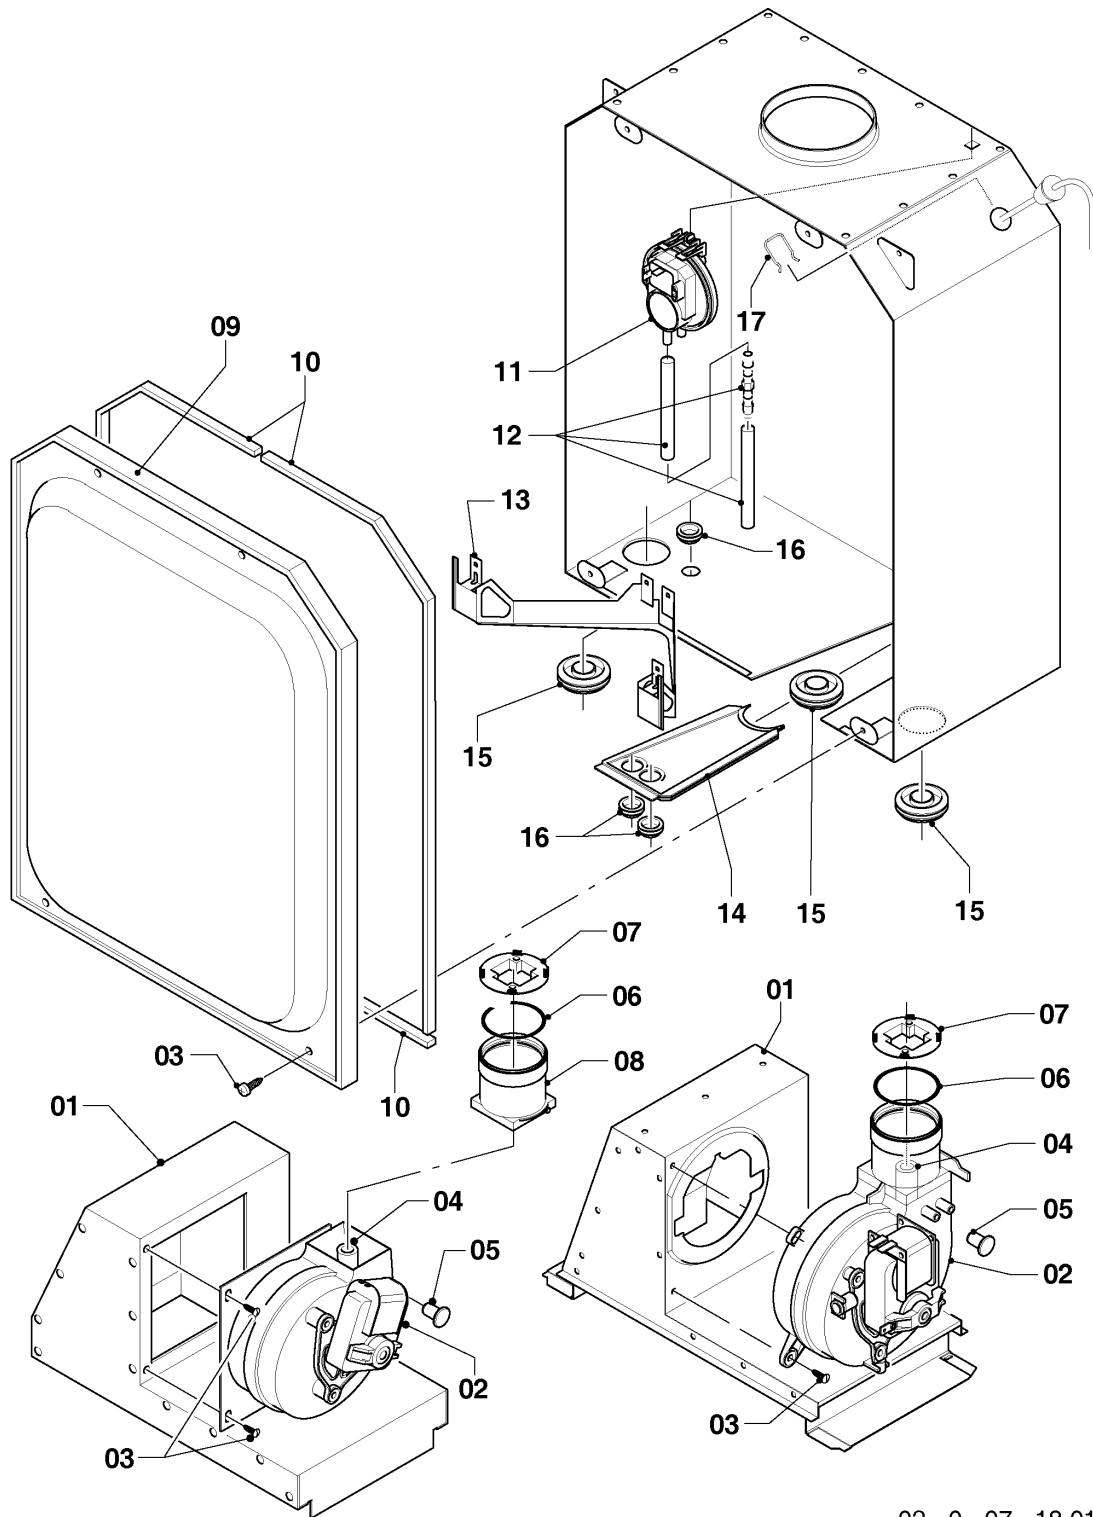

Wall-hung boilers (fan-assisted combi)

25KTV20 Panther/R1 (H-RU)

07a - Casing parts

02 - 0 - 07 - 17

Wall-hung boilers (fan-assisted combi)

25KTV20 Panther/R1 (H-RU)

07a - Casing parts

Pos.	Article	Description	Note
001	0020200616	Casing	with part 005
002	0020200577	Side panel	with part 005
003	0020216299	Support	
004	0020175666	Support, (x2)	with part 005
005	0020175576	Screw, (x10)	
006	0020195632	Name badge	
007	0020210130	Name badge	

Wall-hung boilers (fan-assisted combi)

25KTV20 Panther/R1 (H-RU)

07b - Casing parts

02 - 0 - 07 - 18.01

Wall-hung boilers (fan-assisted combi)

25KTV20 Panther/R1 (H-RU)

07b - Casing parts

Pos.	Article	Description	Note
01	0020200662	Flue gas collector	25KTV20 Panther/R1 (H-RU), with part 003, from serial number 211736001... including
02	0020213171	Fan	25KTV20 Panther/R1 (H-RU), with parts 003, 005, 006, 007, from serial number 211736001...including
03	0020175576	Screw, (x10)	
04	0020210135	Insert, (kit)	
05	0020200568	Plug, (x5)	
06	0020218133	Lip seal, silicone (DN 60)	
07	0020200586	Insert nature	25KTV20 Panther/R1 (H-RU), from serial number 211736001...including
08	0020200675	Sleeve	
09	0020200617	Casing	with parts 003,010
10	0020200569	Gasket kit	
11	0020210136	Pressure safeguard	25KTV20 Panther/R1 (H-RU), with parts 012, from serial number 211736001...including
12	0020200567	Hose set	
13	0020200596	Guide plate	25KTV20 Panther/R1 (H-RU), from serial number 211736001...including
14	0020216975	Insert	
15	0020014192	Gasket, red large	
16	0020216991	Gasket	
17	0020200680	Clip, (x10)	