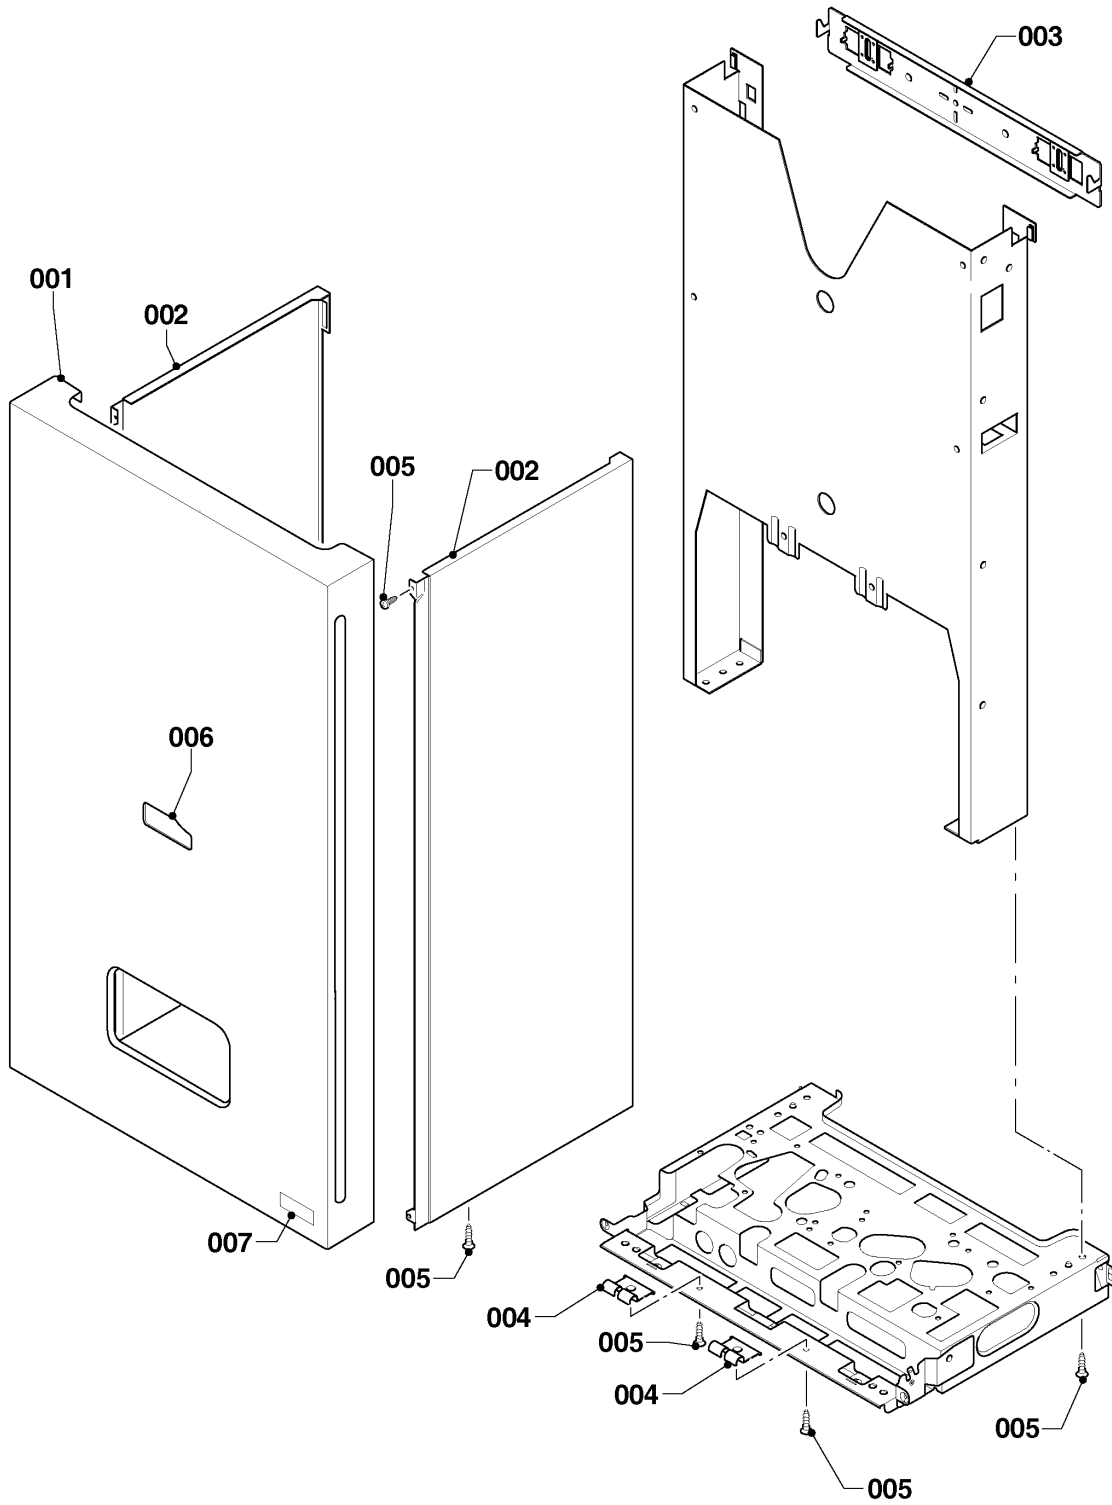

Wall-hung boilers (fan-assisted combi)

25KTV20 Panther/R1 (H-RU)

02 - Gas section

02 - 0 - 02 - 06

Wall-hung boilers (fan-assisted combi)

25KTV20 Panther/R1 (H-RU)

02 - Gas section

Pos.	Article	Description	Note
001	0020200660	Gas valve assembly	
002	0020200611	Gas pipe	25KTV20 Panther/R1 (H-RU), with parts 004, 007
003	0020200609	Gas pipe	25KTV20 Panther/R1 (H-RU), with parts 004, 005, 007
004	0020014193	Sealing ring, (x10)	
005	0020047034	Sealing ring, (x10)	
006	S5490600	Screw, (x50)	
007	0020175576	Screw, (x10)	
008	0020014192	Gasket, red large	

Wall-hung boilers (fan-assisted combi)

25KTV20 Panther/R1 (H-RU)

06 - Heat exchanger

02 - 0 - 06 - 06

Wall-hung boilers (fan-assisted combi)

25KTV20 Panther/R1 (H-RU)

06 - Heat exchanger

Pos.	Article	Description	Note
001	0020142420	Heat exchanger	25KTV20 Panther/R1 (H-RU), with parts 007, 008
002	0020200570	Combustion chamber	25KTV20 Panther/R1 (H-RU), with part 009
003	0020200673	Combustion chamber cover	25KTV20 Panther/R1 (H-RU), with part 009
004	0020200571	Insulation (set)	25KTV20 Panther/R1 (H-RU)
005	0020186152	Heat exchanger, 12 plates	25KTV20 Panther/R1 (H-RU), with parts 006, 010
006	0020014166	Gasket, type C, (x10)	
007	0020018462	Clip, (x10)	
008	0020047026	O-ring, (x10)	
009	0020175576	Screw, (x10)	
010	A000024274	Screw, M5x20 H/E plate, (x25)	

Wall-hung boilers (fan-assisted combi)

25KTV20 Panther/R1 (H-RU)

07a - Casing parts

02 - 0 - 07 - 17

Wall-hung boilers (fan-assisted combi)

25KTV20 Panther/R1 (H-RU)

07a - Casing parts

Pos.	Article	Description	Note
001	0020200616	Casing	with part 005
002	0020200577	Side panel	with part 005
003	0020216299	Support	
004	0020175666	Support, (x2)	with part 005
005	0020175576	Screw, (x10)	
006	0020195632	Name badge	
007	0020210130	Name badge	