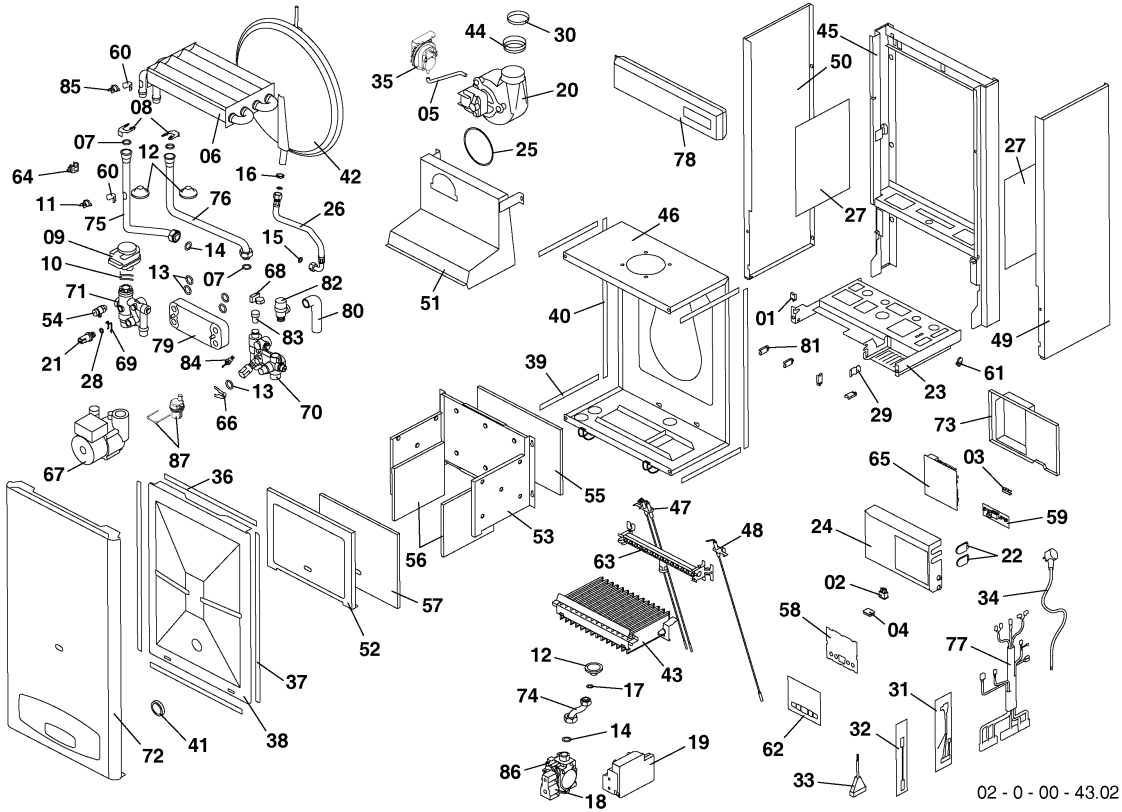

Wall-hung boilers (fan-assisted combi)

24KTVR17 Panther

00 - General view

Wall-hung boilers (fan-assisted combi)

24KTVR17 Panther

00 - General view

Pos.	Article	Description	Note
01	0020035605	Cable clip F1202 KWS-1N	
02	0020033233	Mains On/Off switch	
03	0020033239	Counterpart 6 poles - 6,3mm	
04	0020033241	Bubble of 1 pole switches	
05	0020033263	Silicon hose to manostat	
06	0020025264	Heat exchanger	
07	0020043217	O-ring, (x10)	
08	0020033344	Clip for exchanger	
09	0020025278	Motor, 3way valve	
10	0020033430	Clip to electromotor block	
11	0020027575	Thermostat bim.non-revers.	
12	0020033462	Grommet I 326 14mm	
13	0020033467	O-Ring, 18x3,5, (x10)	
14	0020027665	Sealing ring 24x15x2, (x10)	
15	0020033473	Gasket, 15x8x2, (x10)	
16	0020033836	Nut 3/8 low	
17	0020033932	Sealing ring, AFM 34 18x10x2, (x10)	
18	05641100	Gas valve G20/G30	
19	0020023214	El. ignition	
20	0020023215	Fan	
21	S5720500	Pressure sensor	
22	0020034087	El. box grommet - divided	
23	0020034089	El. panel - back J	
24	0020034090	El. panel J	
25	0020034094	Gasket, fan J, (x5)	
26	0020034104	Hose arm. 3/8-3/8-elbow 30cm	
27	0020034106	Reflex foil -II	
28	0020034114	O-Ring, 14x9,5x2,5, (x10)	
29	0020034119	El. panel catch J	
30	0020034144	Shield J	
31	0020027600	Wire, supply pump	
32	0020034152	Wire	
33	0020034153	Wire 3WV	