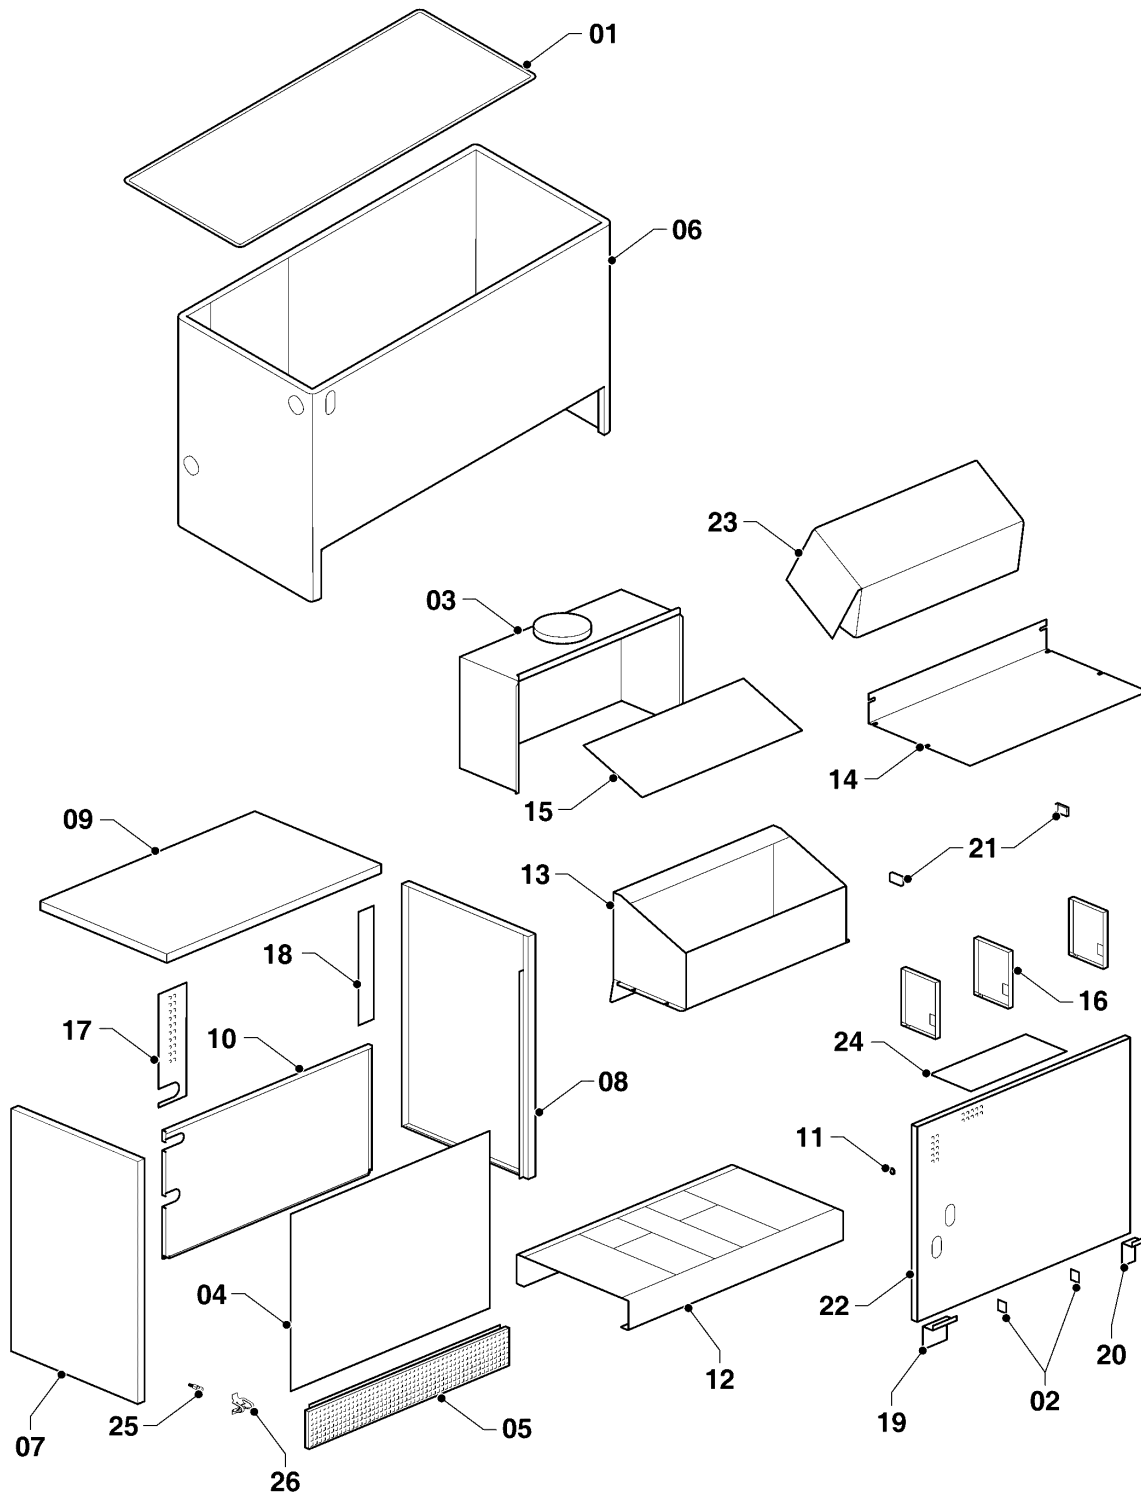

Floor standing cascade boilers

85KLOR12 Grizzly

07 - Casing parts

03 - 0 - 07 - 00

Floor standing cascade boilers

85KLOR12 Grizzly

07 - Casing parts

Pos.	Article	Description	Note
01	0020033482	Packing cord - self-stick	
02	0020033709	Blind flange to oper.panel	
03	0020034998	Draught diverter 10seg.-back	85KLOR12 Grizzly
04	0020034999	10segmented front cover	85KLOR12 Grizzly
05	0020044606	10segmented perforated cover	85KLOR12 Grizzly
06	0020044610	Exchanger insulation 10seg.	85KLOR12 Grizzly
07	0020035255	Cover, side L 65-150KLO12 - SP	
08	0020035256	Cover, side R 65-150KLO12 - SP	
09	0020044878	Top cover-10seg.	85KLOR12 Grizzly
10	0020044607	10segmented back cover	85KLOR12 Grizzly
11	0020043200	Rubber grommet 13x1	
12	0020044594	10segmented base	85KLOR12 Grizzly
13	0020044595	Front 10seg. diverter	85KLOR12 Grizzly
14	0020044597	Combustion chamber cover	85KLOR12 Grizzly
15	0020044596	Cap - 10seg.	85KLOR12 Grizzly
16	0020044598	El. board beam	
17	0020044600	Terminative sheet L	
18	0020044601	Terminative sheet, R	
19	0020044602	Cover insulation L	
20	0020044603	Cover insulation R	
21	0020044604	Holder of insulation cover	
22	-	-	85KLOR12 Grizzly, not available
23	0020044611	Interrupt. insulation 10seg.	85KLOR12 Grizzly
24	0020044645	Electroboard cover	
25	0020033554	Screw - M4	
26	0020033555	Clamping spring 16 mm