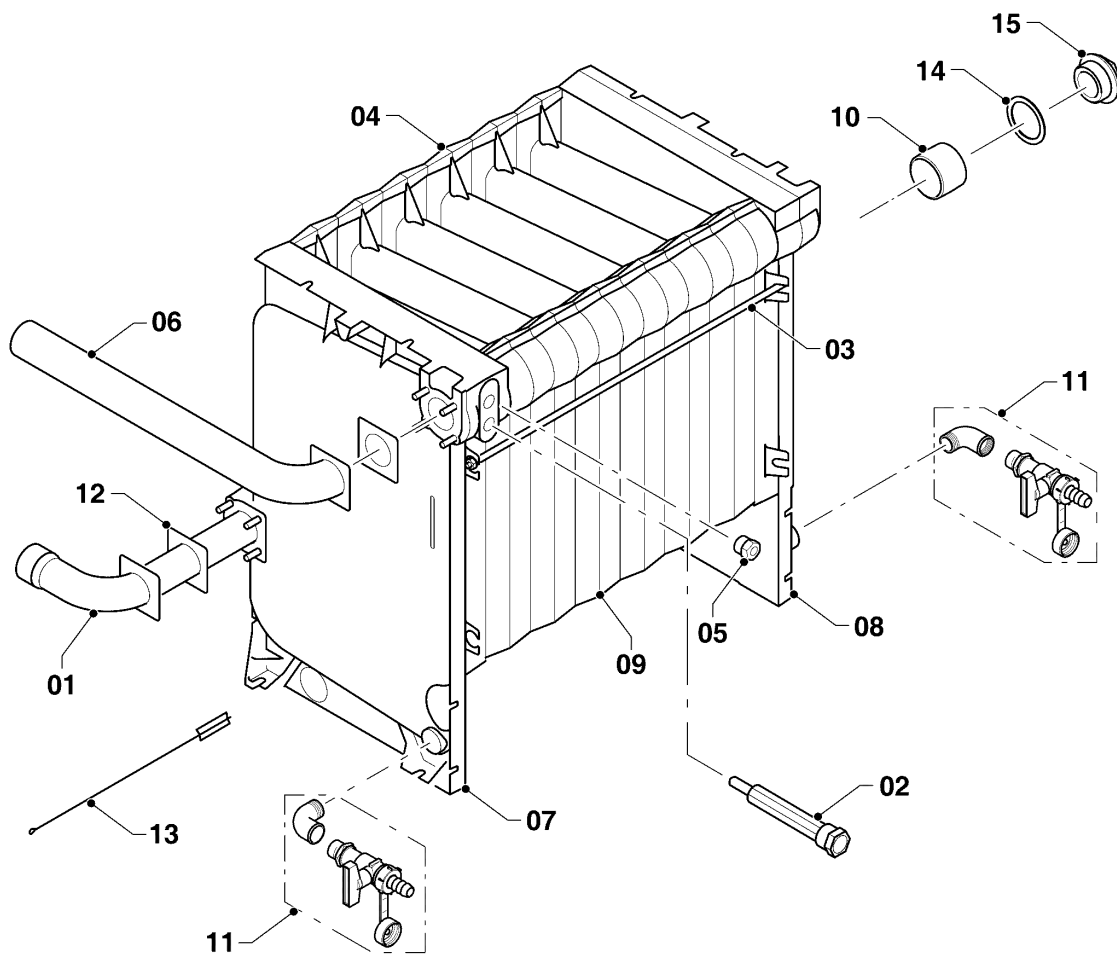

Floor standing cascade boilers

85KLOR12 Grizzly

06 - Heat exchanger

03 - 0 - 06 - 00

Floor standing cascade boilers

85KLOR12 Grizzly

06 - Heat exchanger

Pos.	Article	Description	Note
01	0020044620	Tube, input HW 10seg.	85KLOR12 Grizzly
02	0020043946	Phial pocket, cpl.	
03	-	-	85KLOR12 Grizzly, not available
04	0020044638	Drum of boiler 10 el.	85KLOR12 Grizzly
05	0020044782	Valve, cpl. (non-return valve)	
06	0020044783	Flow pipe, cpl.	
07	0020044784	End section, left	
08	0020044785	End section, right	
09	0020044786	Central section	
10	0020044790	Nipple	
11	0020044806	Elbow, cpl.	
12	0020044838	Seal 70x70x2	
13	0020044927	Cleaning brush BNX	
14	-	-	not available
15	-	-	not available