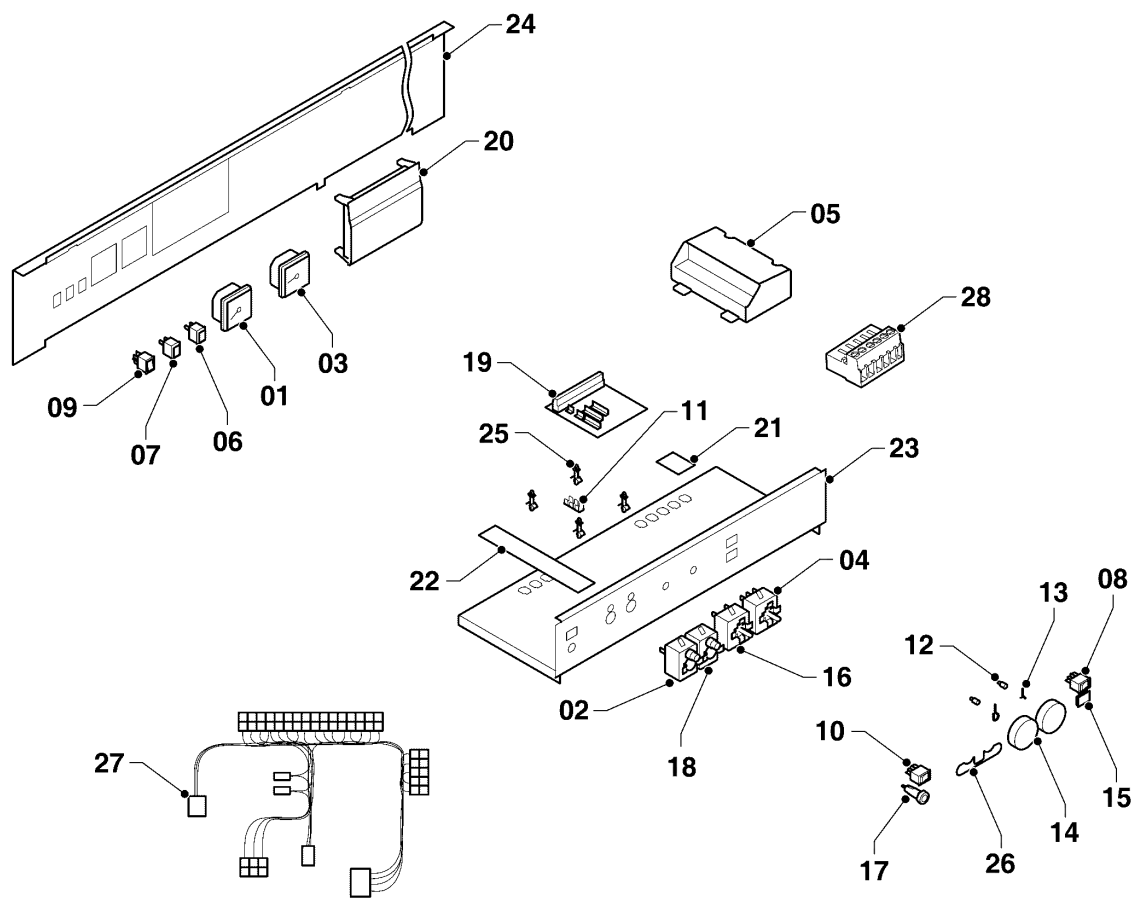

Floor standing cascade boilers

85KLOR12 Grizzly

12 - Control box

03 - 0 - 12 - 00

Floor standing cascade boilers

85KLOR12 Grizzly

12 - Control box

Pos.	Article	Description	Note
01	0020025279	Thermometer - white	
02	0020025286	Safety switch	
03	0020027570	Manometer without logo - white	
04	0020027673	Thermostat 3 cont. slow IMIT	
05	0020027677	Auto ign. control S4960B1055B	
06	0020033182	Glim lamp - orange H8580AB	
07	0020033183	Glim lamp - red	
08	0020033228	Switch - Summer/Winter	
09	0020033231	Switch green,small	
10	0020033236	Reset switch - 1 pole	
11	0020033239	Counterpart 6 poles - 6,3mm	
12	0020033444	Limit screw TG	
13	0020033445	Limiting spring TG	
14	0020033454	Control knob - D	
15	0020033911	Blind flange PLO v.13	
16	0020034952	Thermostat slow IMIT	
17	0020034991	Line fuse casing,5x20 T0341 RD	
18	0020035007	Thermostat TG 400 40-60 C	
19	0020035009	Printed circuit board GRYZZLY	
19	0020035036	Printed circuit board KLO12	
20	0020043095	Blind flange	
21	0020043416	Terminal board insul. B100M	
22	0020043708	Terminal board pad	
23	0020044599	Electroboard	
24	-	-	85KLOR12 Grizzly, not available
25	0020044646	Plastic distance spacer	
26	0020044761	Thermostats cover	
27	0020044631	Wire-set 85KLO12	
28	0020044705	Connector PA256/7.62/6POLI HO