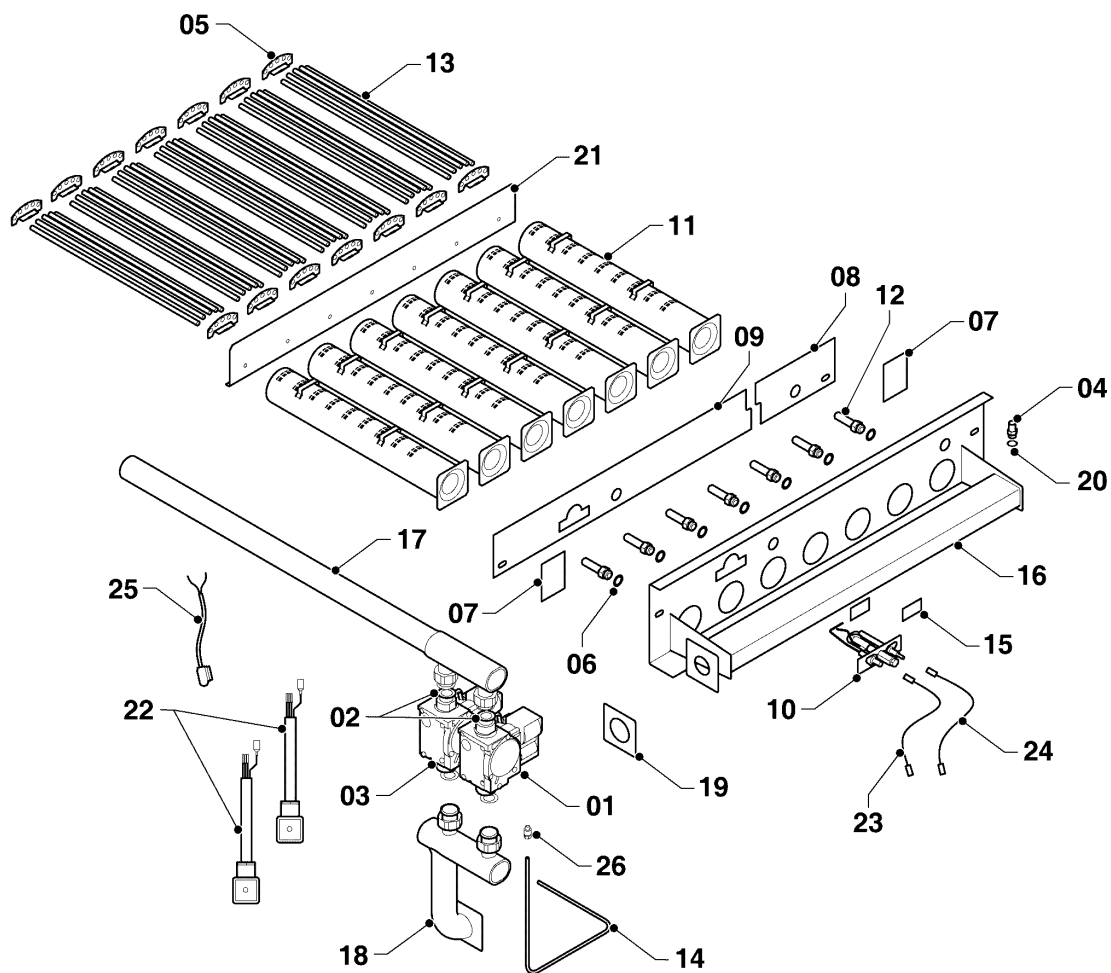

Floor standing cascade boilers

85KLOR12 Grizzly

02 - Gas section

03 - 0 - 02 - 00

Floor standing cascade boilers

85KLOR12 Grizzly

02 - Gas section

Pos.	Article	Description	Note
01	0020027679	Gas valve SIT 843 SIGMA G3/4	
02	0020027665	Sealing ring 24x15x2, (x10)	
03	0020027680	Gas valve SIT SIGMA 840.030	
04	0020033265	Pressure well	
05	0020033279	Holder 110	
06	0020033993	O'ring 16x12x1xCu flat (x10)	
07	0020035000	Insulation Standart 1	
08	0020035001	Insulation 10elements. Standart	85KLOR12 Grizzly
10	0020035010	Pilot burner, 446.1205.08	
11	0020044796	burner blade, Polidoro, NOX-3	
12	0020035012	Injector-burner-tube 2,7mm	
13	0020035013	Ceramic rod, 02.57 - 315mm, (x5)	
14	0020044621	Pilot burner tube 1	
14	0020035025	Pilot burner tube 2	
15	0020043192	Glass 0,5mm (35x20)	
16	-	-	85KLOR12 Grizzly, not available
17	0020044618	Tube-gas 2V	
18	0020044739	Tube-gas 30	
19	0020044622	Seal 60x60x2	
20	0020044760	Ring, Cu 15x9,8x1	
21	0020044799	Crossarm, burner blade, NOX-3, 85 kW	85KLOR12 Grizzly
22	0020044633	Connector-0,65m	
23	0020044676	Wire - M095	
24	0020044677	Wire - VN100	
25	0020044704	Wire - M096	
26	0020044747	Screw