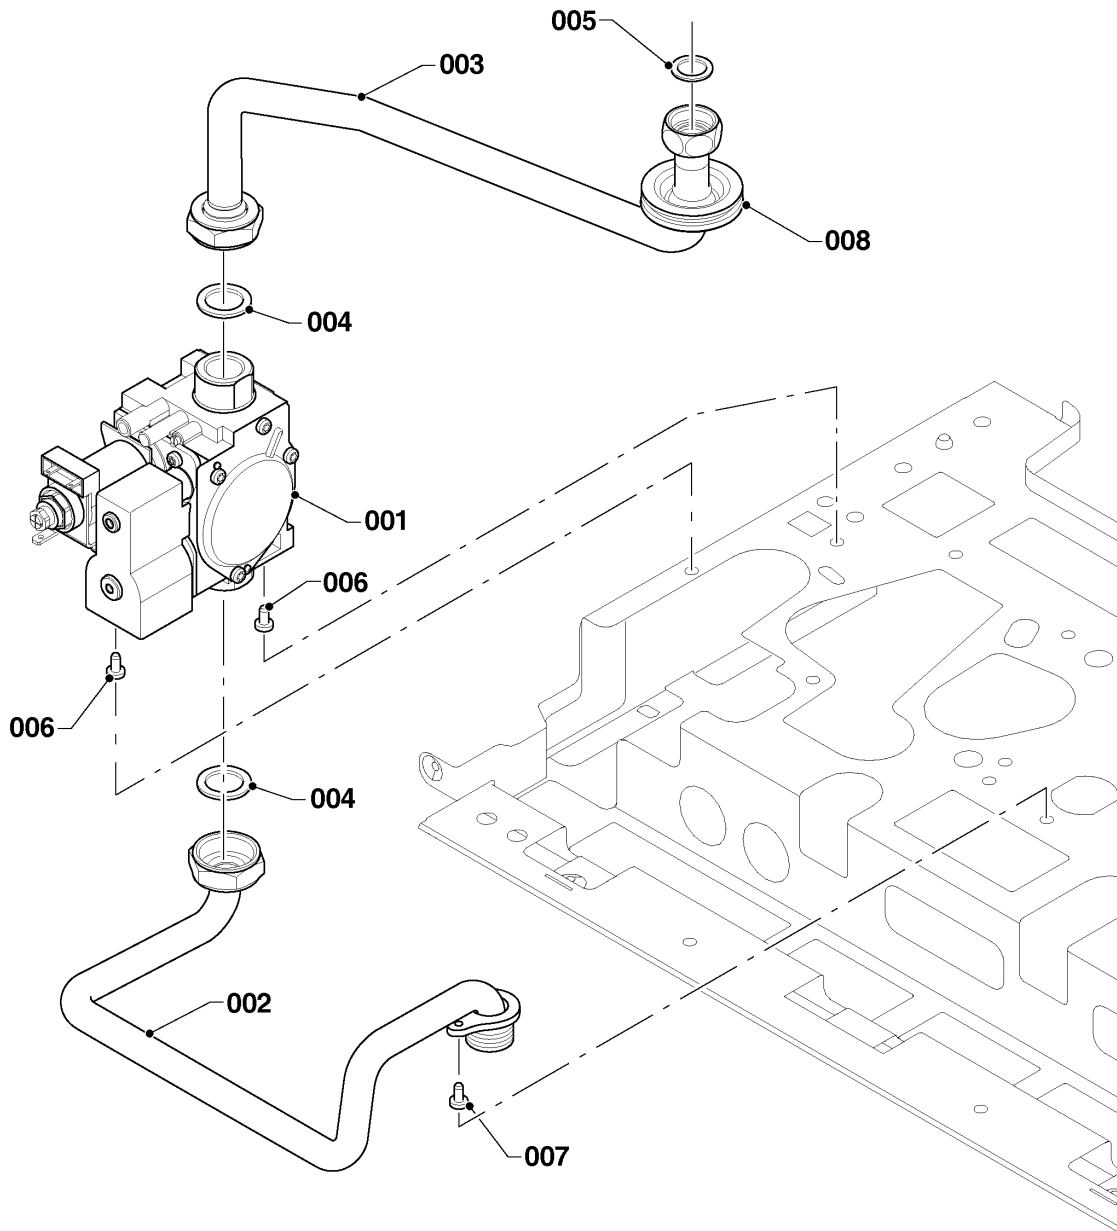

Wall-hung boilers (fan-assisted combi)

30KTV20 Panther (H-RU)

02 - Gas section

02 - 0 - 02 - 06

Wall-hung boilers (fan-assisted combi)

30KTV20 Panther (H-RU)

02 - Gas section

Pos.	Article	Description	Note
001	0020200660	Gas valve assembly	
002	0020200611	Gas pipe	30KTV20 Panther (H-RU), with parts 004, 007
003	0020200609	Gas pipe	30KTV20 Panther (H-RU), with parts 004, 005, 007
004	0020014193	Sealing ring, (x10)	
005	0020047034	Sealing ring, (x10)	
006	S5490600	Screw, (x50)	
007	0020175576	Screw, (x10)	
008	0020014192	Gasket, red large	

Wall-hung boilers (fan-assisted combi)

30KTV20 Panther (H-RU)

04 - Burner

02 - 0 - 04 - 08

Wall-hung boilers (fan-assisted combi)

30KTV20 Panther (H-RU)

04 - Burner

Pos.	Article	Description	Note
000	0020199930	Conversion kit, H -> PB (30mbar)	30KTV20 Panther (H-RU), not shown
001	0020048246	Burner (18 burner chamber group)	30KTV20 Panther (H-RU), with part 006
002	0020200602	Burner support 28kW H	30KTV20 Panther (H-RU), with part 003, 007
003	0020047034	Sealing ring, (x10)	
004	0020200638	Electrode	30KTV20 Panther (H-RU), with part 007
005	-	-	not for these appliances
006	0020216992	Screw, (x10)	
007	0020175576	Screw, (x10)	
008	-	-	30KTV20 Panther (H-RU), not for these appliances
009	0020216993	Screw, (x10)	