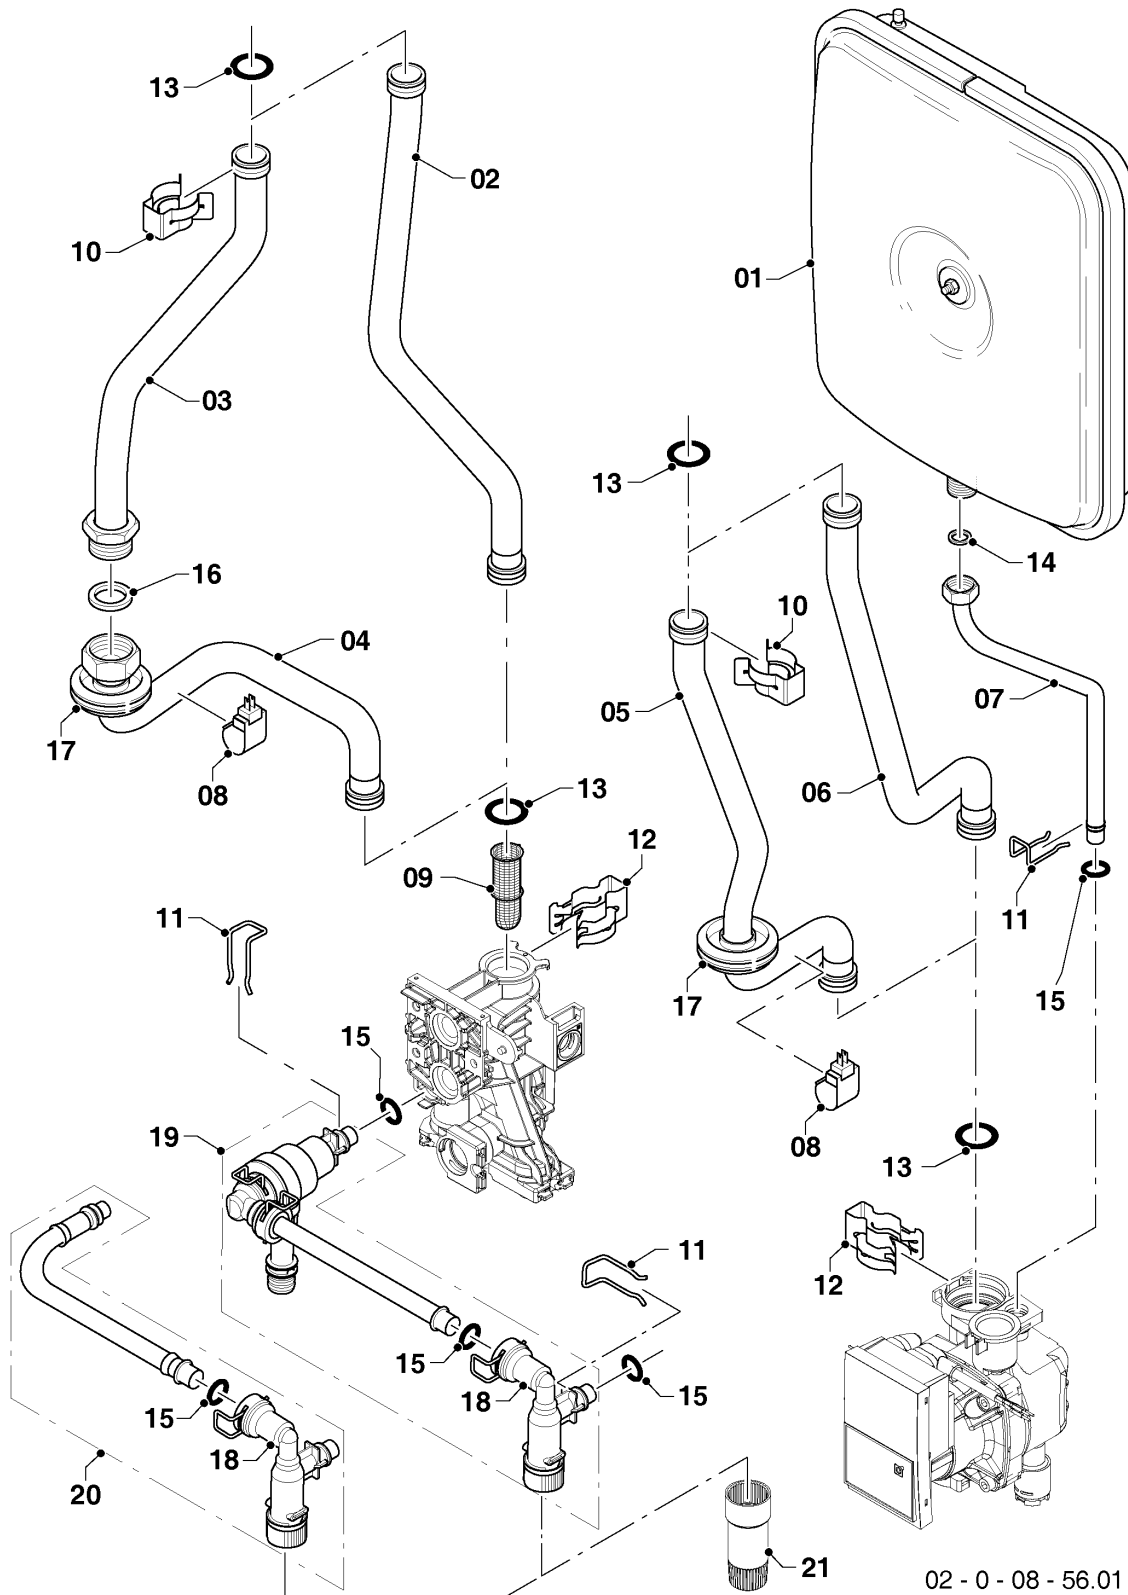

Wall-hung boilers (fan-assisted combi)

30KTV20 Panther (H-RU)

08b - Hydraulic parts

02 - 0 - 08 - 56.01

Wall-hung boilers (fan-assisted combi)

30KTV20 Panther (H-RU)

08b - Hydraulic parts

Pos.	Article	Description	Note
01	0020200681	Expansion vessel 10 ltr.	
02	-	-	not for these appliances
03	0020218972	Tube	30KTV20 Panther (H-RU), with parts 010,013,016
04	0020200641	Tube	with parts 012,013,016
05	0020200644	Tube	30KTV20 Panther (H-RU), with parts 010,012,013
06	-	-	not for these appliances
07	0020200618	Tube	with parts 011,014,015
08	0020200599	Sensor, NTC 19mm	
09	0020014178	Filter	with parts 012, 013
10	0020018462	Clip, (x10)	
11	0020097197	Clip, (x10)	
12	0020039764	Clip	
13	0020047026	O-ring, (x10)	
14	0020211087	Gasket, (x10)	
15	0020014177	O-ring, (x10)	
16	0020014193	Sealing ring, (x10)	
17	0020014192	Gasket, red large	
18	0020212572	Filling cock	with parts 014,015
19	-	-	not for these appliances
20	0020203963	Non-return valve	with parts 011,015
21	S1006800	Handle extension adapter