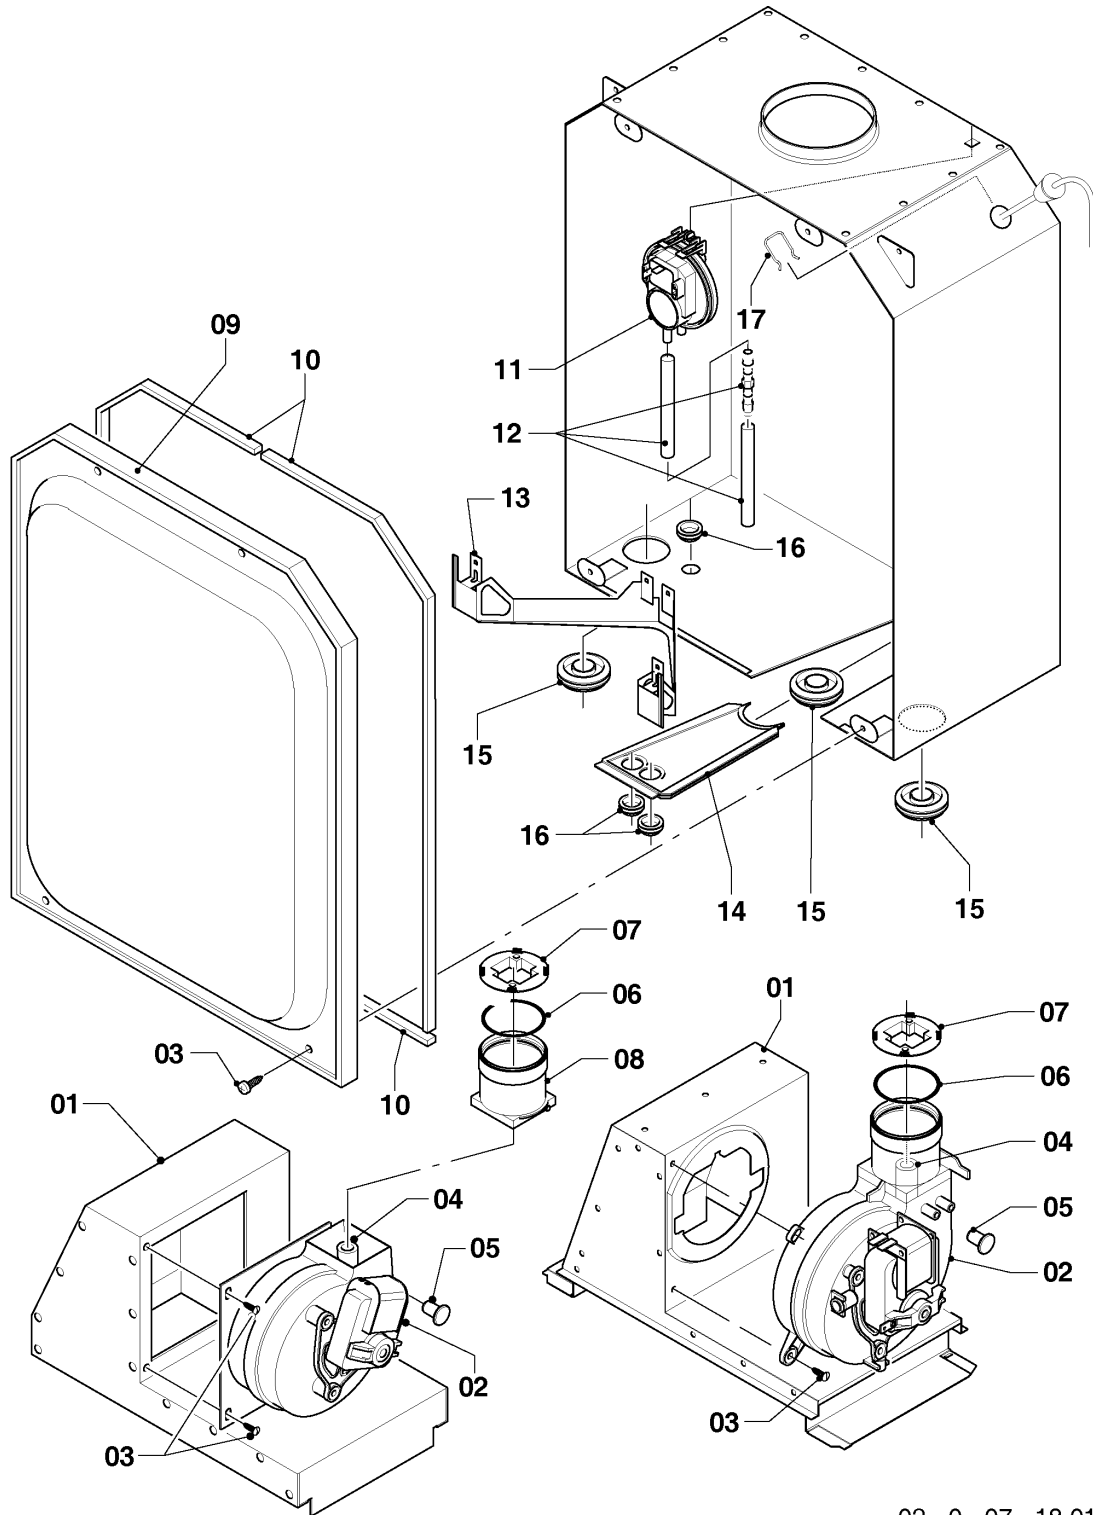

Wall-hung boilers (fan-assisted combi)

30KTV20 Panther (H-RU)

07b - Casing parts

02 - 0 - 07 - 18.01

Wall-hung boilers (fan-assisted combi)

30KTV20 Panther (H-RU)

07b - Casing parts

Pos.	Article	Description	Note
01	0020200663	Flue gas collector	30KTV20 Panther (H-RU), with part 003, until serial number 211736001...including
02	0020213171	Fan	30KTV20 Panther (H-RU), with parts 003, 005, 006, 007, until serial number 211736001...including
03	0020175576	Screw, (x10)	
04	0020210135	Insert, (kit)	
05	0020200568	Plug, (x5)	
06	0020218133	Lip seal, silicone (DN 60)	
08	0020200675	Sleeve	
09	0020200617	Casing	with parts 003,010
10	0020200569	Gasket kit	
11	0020210136	Pressure safeguard	30KTV20 Panther (H-RU), with parts 012, until serial number 211736001...including
12	0020200567	Hose set	
13	0020200596	Guide plate	30KTV20 Panther (H-RU), until serial number 211736001...including
14	0020216975	Insert	
15	0020014192	Gasket, red large	
16	0020216991	Gasket	
17	0020200680	Clip, (x10)