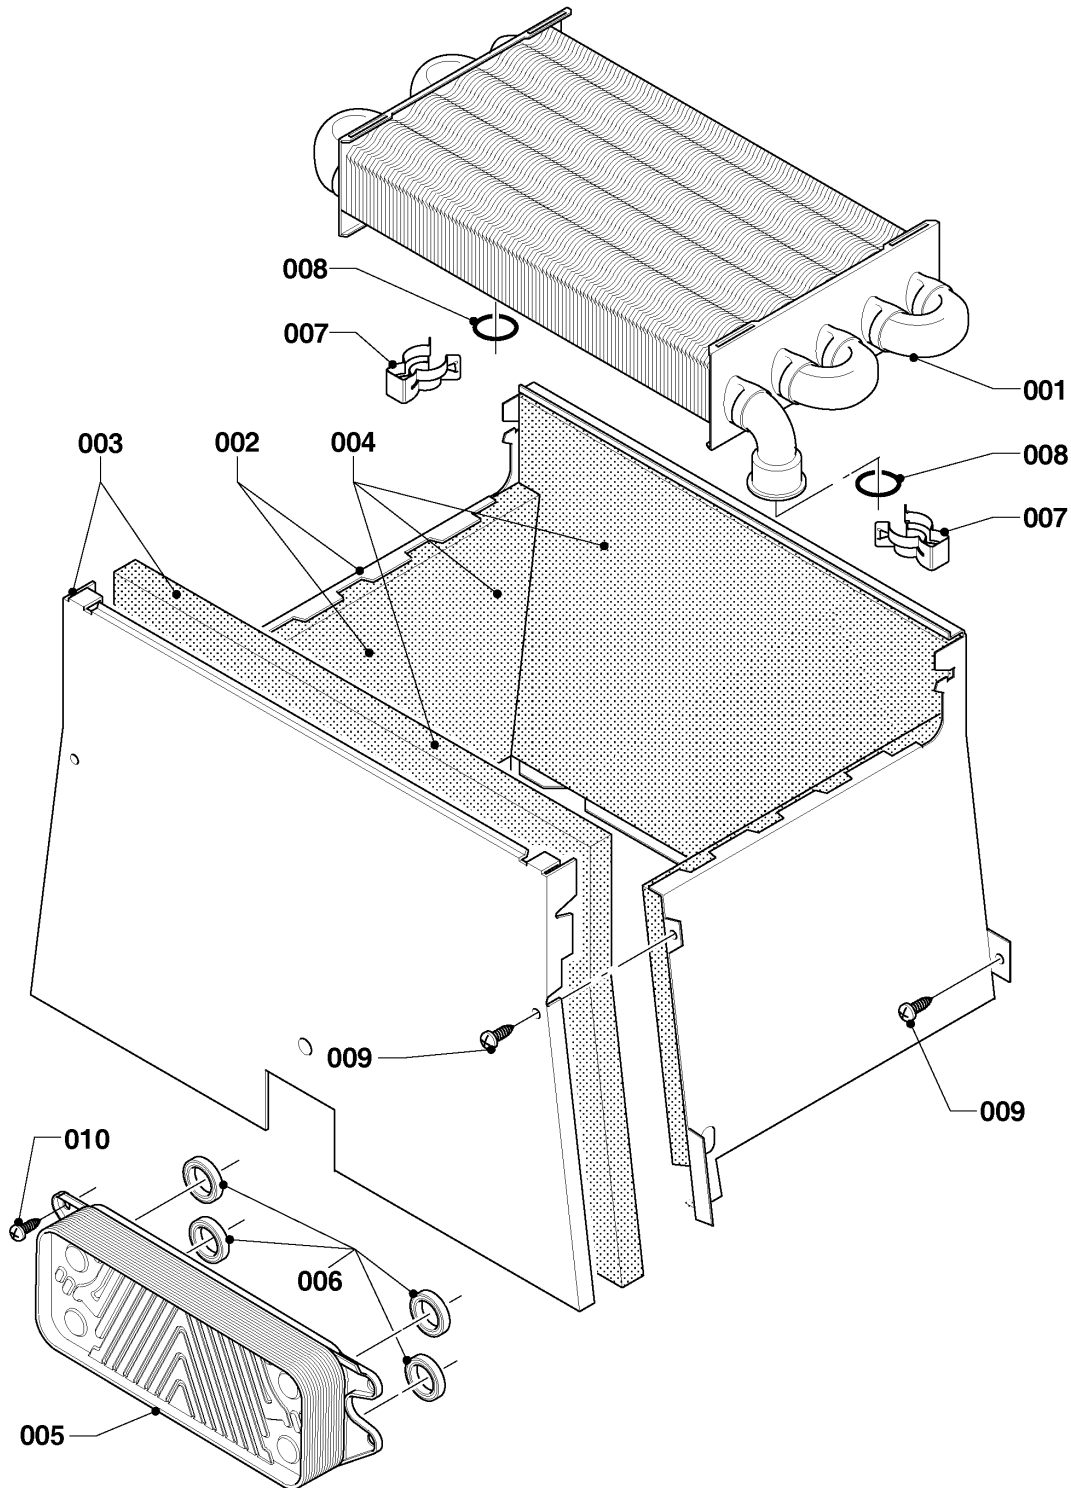

Wall-hung boilers (fan-assisted combi)

30KTV20 Panther (H-RU)

06 - Heat exchanger

02 - 0 - 06 - 06

Wall-hung boilers (fan-assisted combi)

30KTV20 Panther (H-RU)

06 - Heat exchanger

Pos.	Article	Description	Note
001	0020200595	Heat exchanger, 112 fins	30KTV20 Panther (H-RU), with parts 007, 008
002	0020200570	Combustion chamber	30KTV20 Panther (H-RU), with part 009
003	0020216995	Combustion chamber cover	30KTV20 Panther (H-RU), with part 009
004	0020200571	Insulation (set)	30KTV20 Panther (H-RU)
005	0020186153	Heat exchanger, 14 plates	30KTV20 Panther (H-RU), with parts 006, 010
006	0020014166	Gasket, type C, (x10)	
007	0020018462	Clip, (x10)	
008	0020047026	O-ring, (x10)	
009	0020175576	Screw, (x10)	
010	A000024274	Screw, M5x20 H/E plate, (x25)