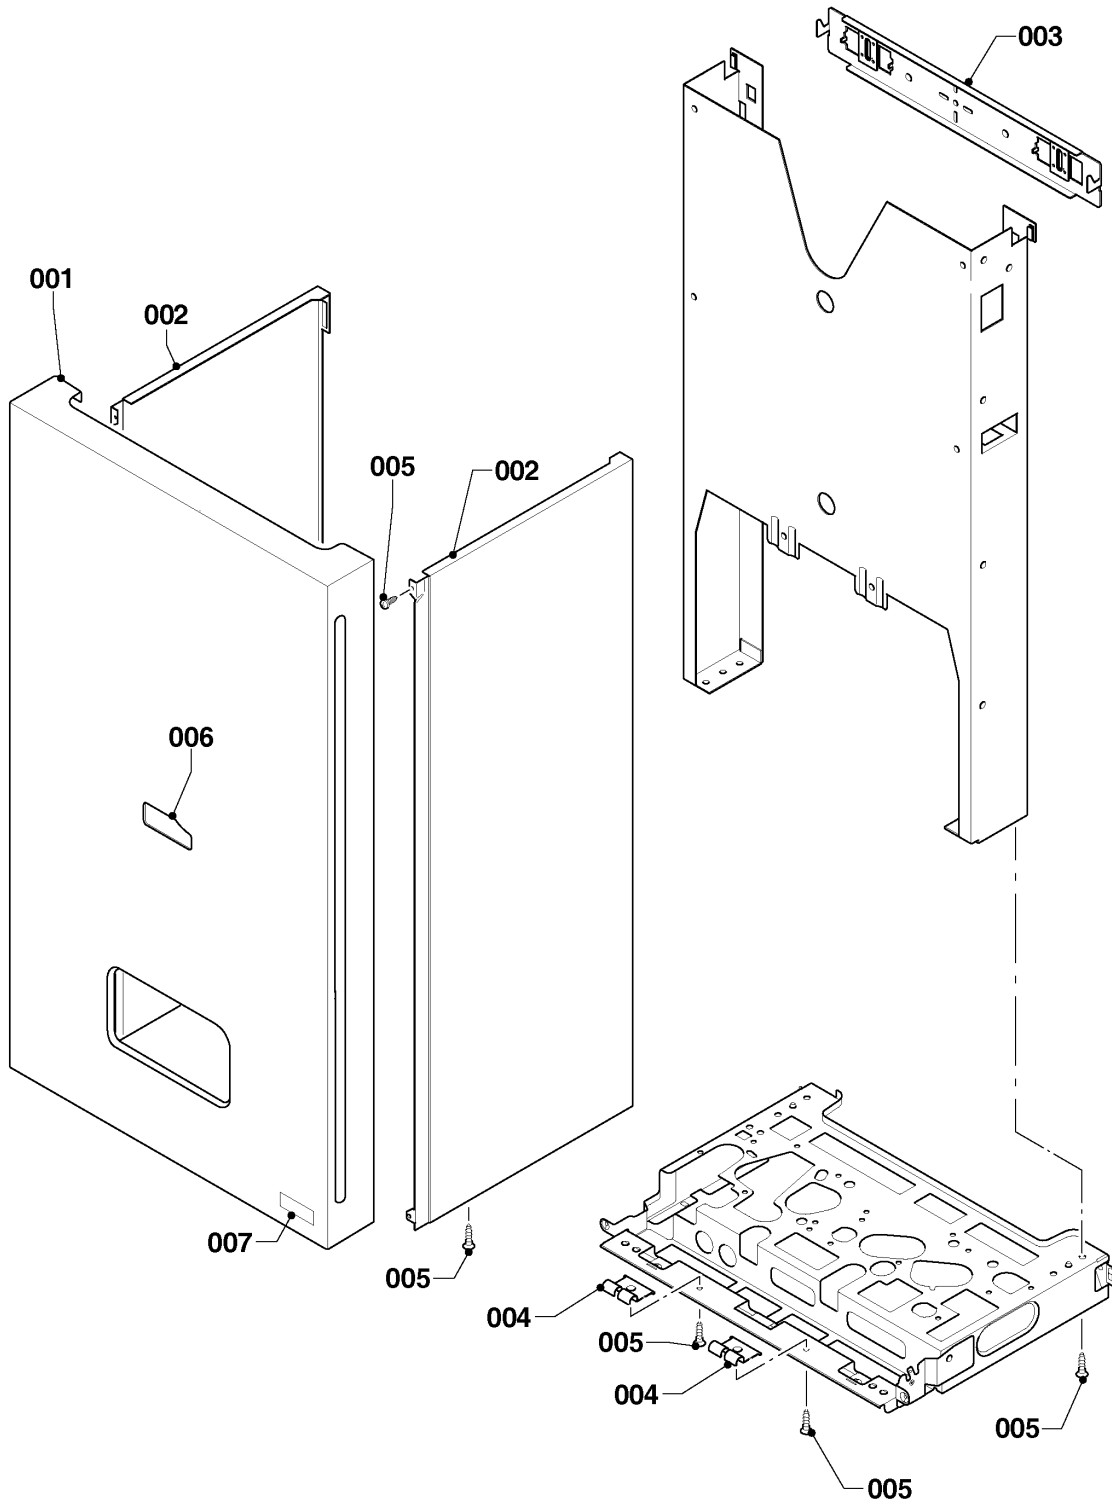

Wall-hung boilers (fan-assisted combi)

30KTV20 Panther (H-RU)

02 - Gas section

02 - 0 - 02 - 06

Wall-hung boilers (fan-assisted combi)

30KTV20 Panther (H-RU)

02 - Gas section

Pos.	Article	Description	Note
001	0020200660	Gas valve assembly	
002	0020200611	Gas pipe	30KTV20 Panther (H-RU), with parts 004, 007
003	0020200609	Gas pipe	30KTV20 Panther (H-RU), with parts 004, 005, 007
004	0020014193	Sealing ring, (x10)	
005	0020047034	Sealing ring, (x10)	
006	S5490600	Screw, (x50)	
007	0020175576	Screw, (x10)	
008	0020014192	Gasket, red large	

Wall-hung boilers (fan-assisted combi)

30KTV20 Panther (H-RU)

06 - Heat exchanger

02 - 0 - 06 - 06

Wall-hung boilers (fan-assisted combi)

30KTV20 Panther (H-RU)

06 - Heat exchanger

Pos.	Article	Description	Note
001	0020200595	Heat exchanger, 112 fins	30KTV20 Panther (H-RU), with parts 007, 008
002	0020200570	Combustion chamber	30KTV20 Panther (H-RU), with part 009
003	0020216995	Combustion chamber cover	30KTV20 Panther (H-RU), with part 009
004	0020200571	Insulation (set)	30KTV20 Panther (H-RU)
005	0020186153	Heat exchanger, 14 plates	30KTV20 Panther (H-RU), with parts 006, 010
006	0020014166	Gasket, type C, (x10)	
007	0020018462	Clip, (x10)	
008	0020047026	O-ring, (x10)	
009	0020175576	Screw, (x10)	
010	A000024274	Screw, M5x20 H/E plate, (x25)	

Wall-hung boilers (fan-assisted combi)

30KTV20 Panther (H-RU)

07a - Casing parts

02 - 0 - 07 - 17

Wall-hung boilers (fan-assisted combi)

30KTV20 Panther (H-RU)

07a - Casing parts

Pos.	Article	Description	Note
001	0020200616	Casing	with part 005
002	0020200577	Side panel	with part 005
003	0020216299	Support	
004	0020175666	Support, (x2)	with part 005
005	0020175576	Screw, (x10)	
006	0020195632	Name badge	
007	0020210130	Name badge	