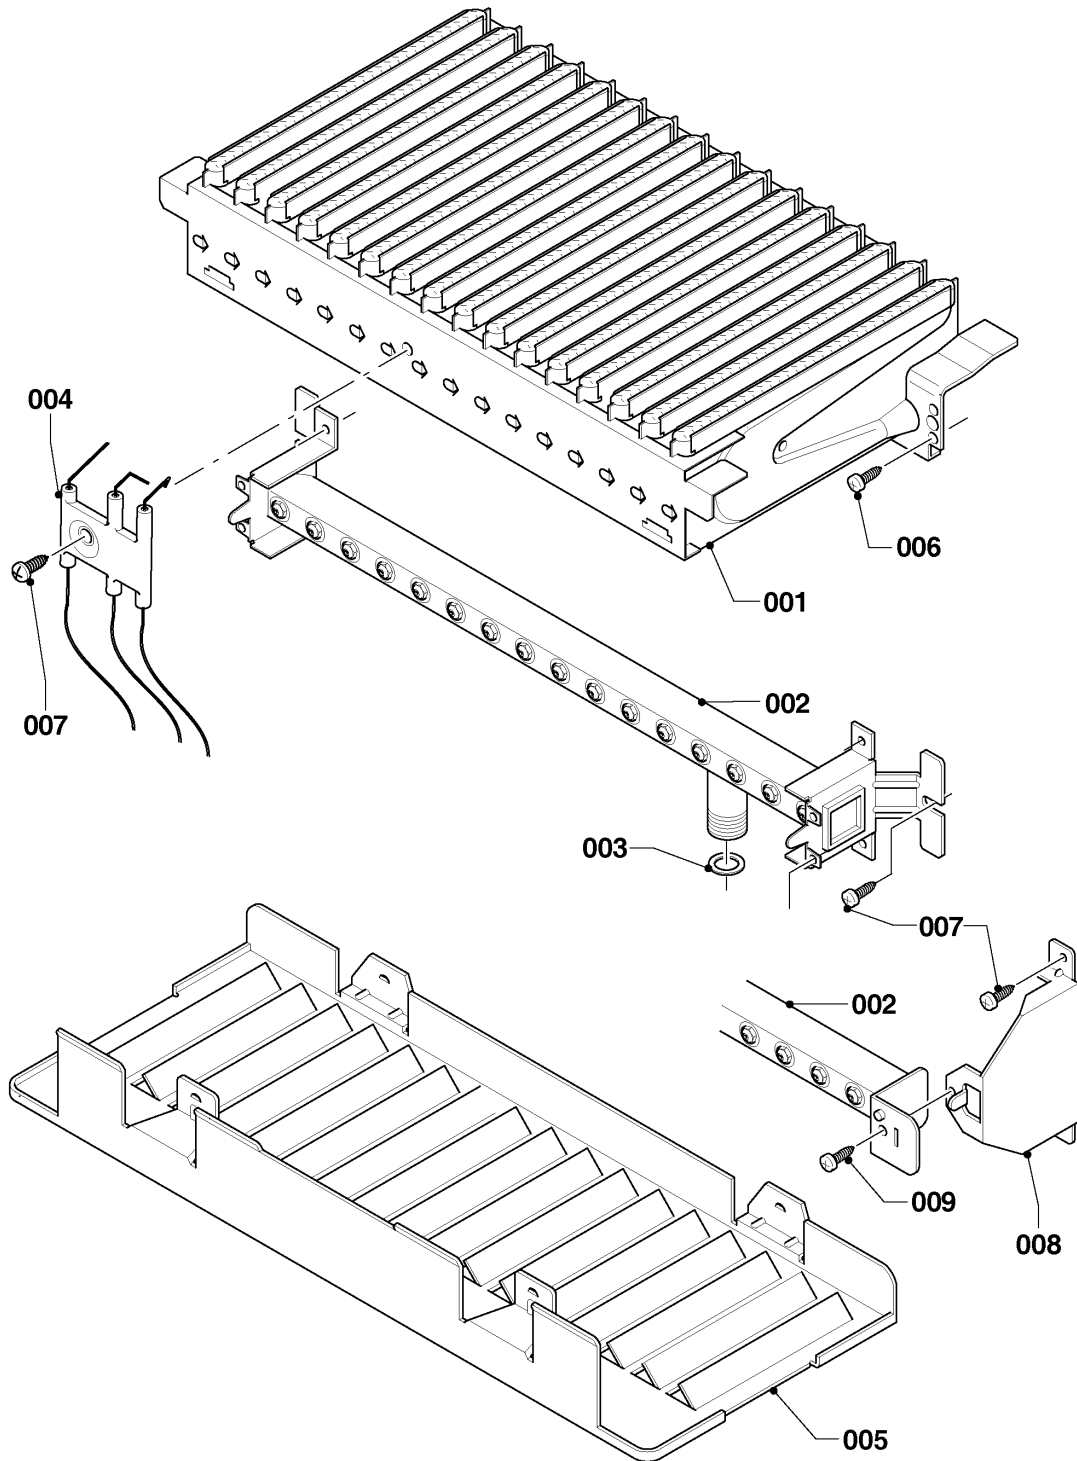

Wall-hung boilers (fan-assisted combi)

30KTV20 Panther (H-RU)

02 - Gas section

02 - 0 - 02 - 06

Wall-hung boilers (fan-assisted combi)

30KTV20 Panther (H-RU)

02 - Gas section

Pos.	Article	Description	Note
001	0020200660	Gas valve assembly	
002	0020200611	Gas pipe	30KTV20 Panther (H-RU), with parts 004, 007
003	0020200609	Gas pipe	30KTV20 Panther (H-RU), with parts 004, 005, 007
004	0020014193	Sealing ring, (x10)	
005	0020047034	Sealing ring, (x10)	
006	S5490600	Screw, (x50)	
007	0020175576	Screw, (x10)	
008	0020014192	Gasket, red large	

Wall-hung boilers (fan-assisted combi)

30KTV20 Panther (H-RU)

04 - Burner

02 - 0 - 04 - 08

Wall-hung boilers (fan-assisted combi)

30KTV20 Panther (H-RU)

04 - Burner

Pos.	Article	Description	Note
000	0020199930	Conversion kit, H -> PB (30mbar)	30KTV20 Panther (H-RU), not shown
001	0020048246	Burner (18 burner chamber group)	30KTV20 Panther (H-RU), with part 006
002	0020200602	Burner support 28kW H	30KTV20 Panther (H-RU), with part 003, 007
003	0020047034	Sealing ring, (x10)	
004	0020200638	Electrode	30KTV20 Panther (H-RU), with part 007
005	-	-	not for these appliances
006	0020216992	Screw, (x10)	
007	0020175576	Screw, (x10)	
008	-	-	30KTV20 Panther (H-RU), not for these appliances
009	0020216993	Screw, (x10)	