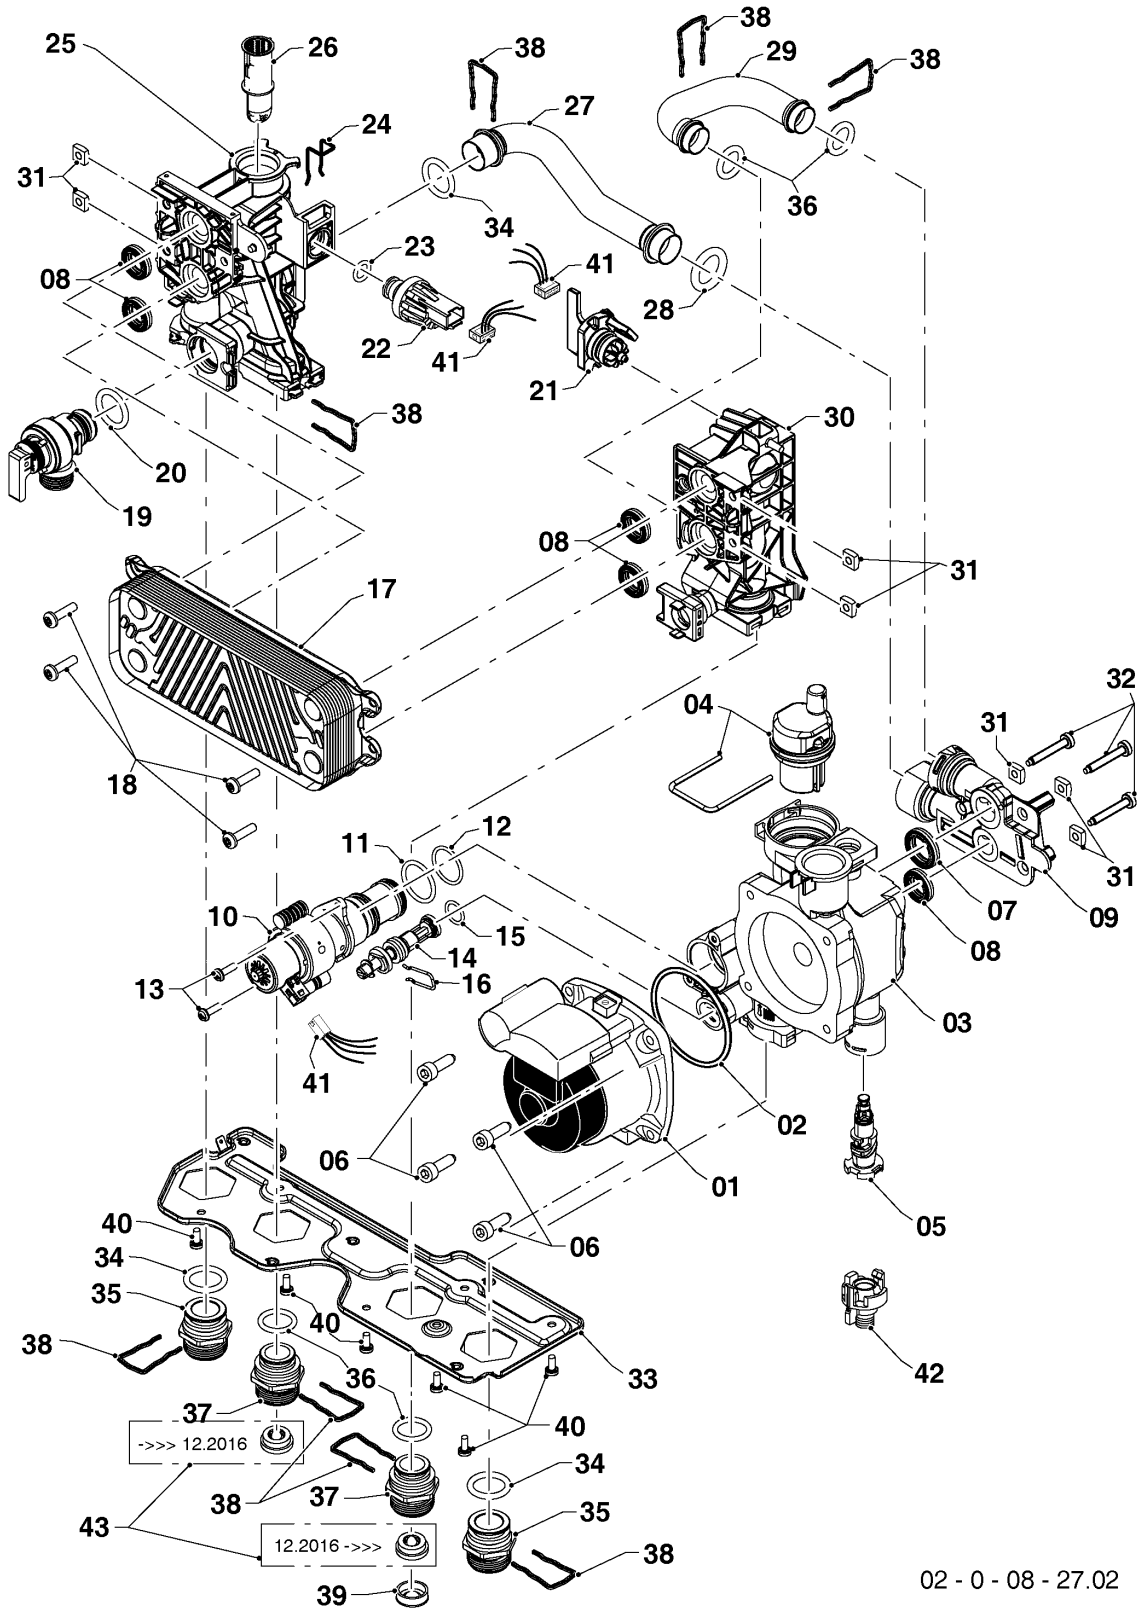

Wall-hung boilers (fan-assisted combi)

30KTV20 Panther (H-RU)

08a - Hydraulic parts

02 - 0 - 08 - 27.02

Wall-hung boilers (fan-assisted combi)

30KTV20 Panther (H-RU)

08a - Hydraulic parts

Pos.	Article	Description	Note
01	0020197549	Pump motor	30KTV20 Panther (H-RU), supplied with pos.06, it`s necessary to order also sealing ring (pos.02)
02	0020221829	O-ring	
03	0020207137	Housing, pump R-DIN	with parts 02,04,05,06,07,08,11,12,13,15,16, 31,32,34,38
04	S1024500	Automatic de-aerator	
05	0020207138	Tap drain piece R-DIN	
06	0020207139	Screw, pump (x4)	
07	0020014182	Gasket, type C, (x10)	
08	0020014166	Gasket, type C, (x10)	
09	0020197547	Hydroblock	with parts 07,08,28,31,32,36,38
10	0020097214	Diverter valve 3 way	with parts 11,12,13
11	0020097224	O-ring, (x10)	
12	0020097226	O-ring, (x10)	
13	0020097227	Screw, (x10)	
14	0020014169	Bypass	with parts 15, 16
15	0020014195	O-ring, (x10)	
16	0020047019	Clip, (x10)	
17	0020186153	Heat exchanger, 14 plates	30KTV20 Panther (H-RU), with parts 08,18
18	A000024274	Screw, M5x20 H/E plate, (x25)	
19	0020047005	Pressure relief valve, 3 bar	with parts 20,38
20	0020125448	O-ring, (x10)	
21	0020197555	Flow sensor	
22	0020079644	Sensor	with parts 23, 24
23	0020014177	O-ring, (x10)	
24	0020097197	Clip, (x10)	
25	0020186163	Hydroblock	supply with pos. 08, 18, 20, 23, 24, 26, 31, 34, 36, 38, 40,
26	0020014178	Filter	
27	0020186168	Tube, by-pass	with parts 28,34,38
28	0020097187	O-ring, (x10)	
29	0020186167	Tube, pump-SHE	with parts 36,38