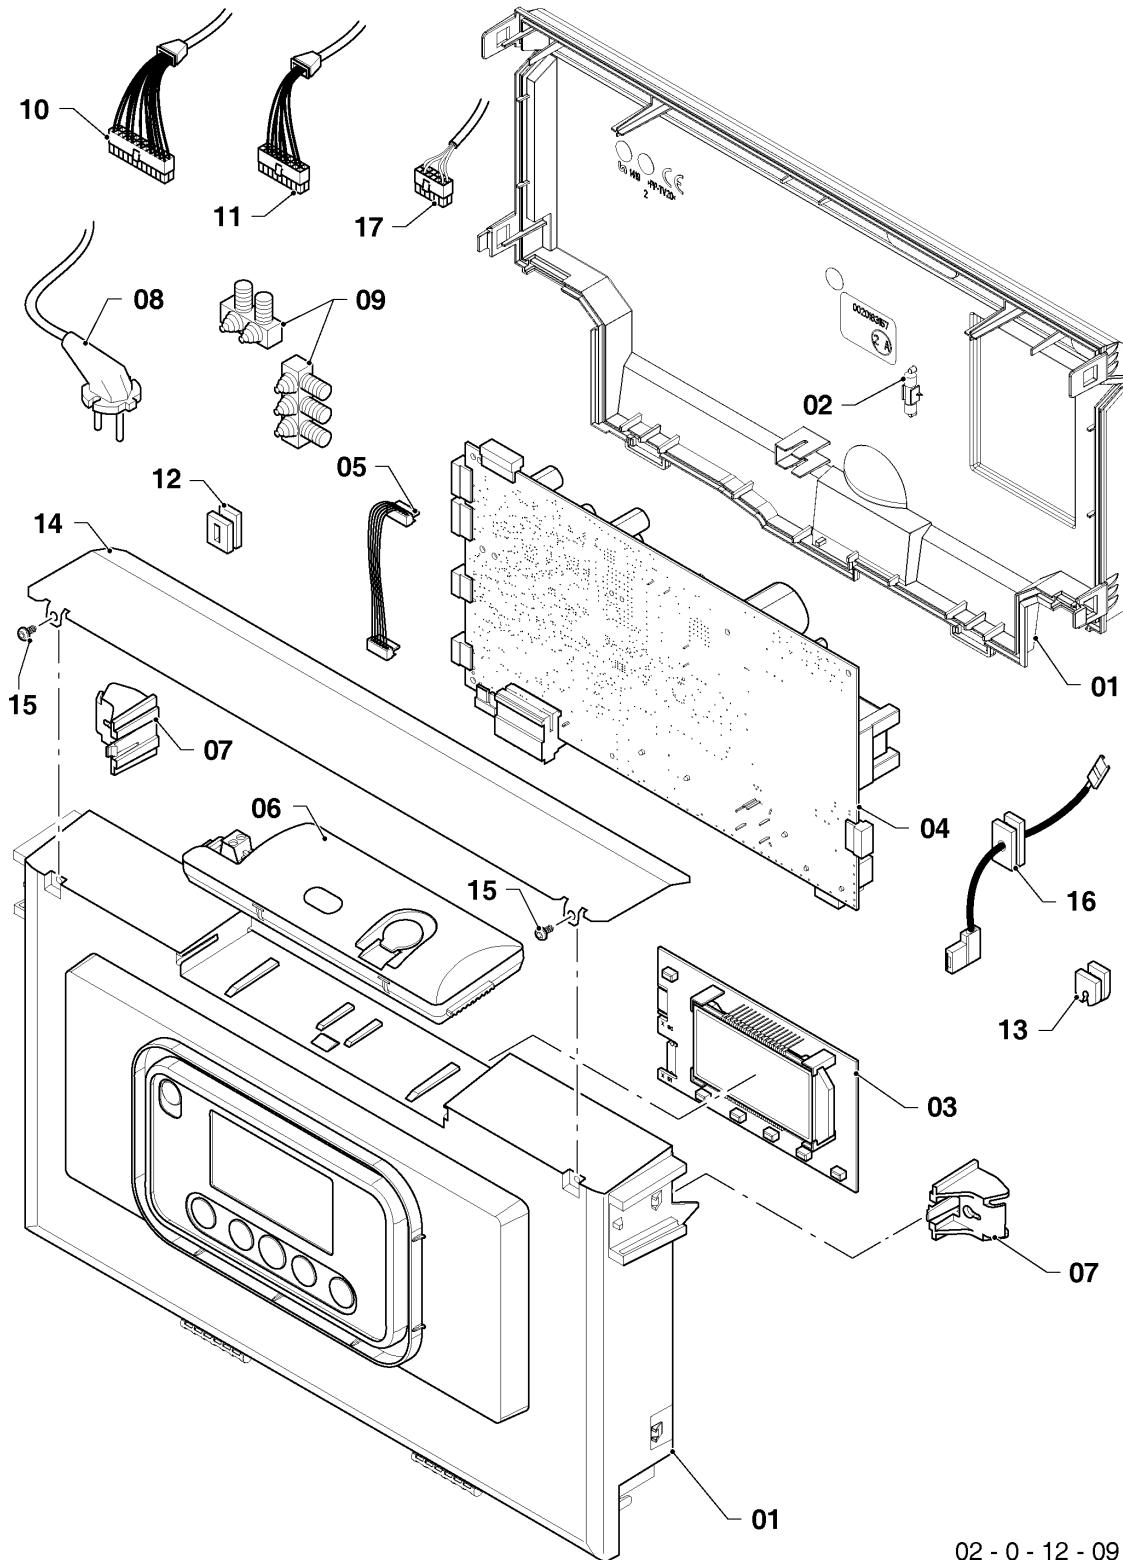

Wall-hung boilers (fan-assisted combi)

30KTV20 Panther (H-RU)

12 - Control box

02 - 0 - 12 - 09

Wall-hung boilers (fan-assisted combi)

30KTV20 Panther (H-RU)

12 - Control box

Pos.	Article	Description	Note
01	0020213176	Housing	with part 002
02	0020079603	Fuse, 2,0 A T2H, (x10)	
03	0020233682	Display	
04	0020202572	PCB	30KTV20 Panther (H-RU), until serial number 211736001...including
05	0020084515	Cable tree (harness)	
06	-	-	not for these appliances
07	0020200631	Spacer	
08	-	-	30KTV20 Panther (H-RU), not for these appliances
09	0020079417	Strain relief, kit	
10	0020197551	Wiring harness	
11	0020200650	Wiring harness	30KTV20 Panther (H-RU), until serial number 211736001...including
12	0020175568	Plug, (x5)	
13	0020175566	Cable strain relief	
14	-	-	not for these appliances
15	-	-	not for these appliances
16	0020200666	Cable	
17	-	-	not for these appliances