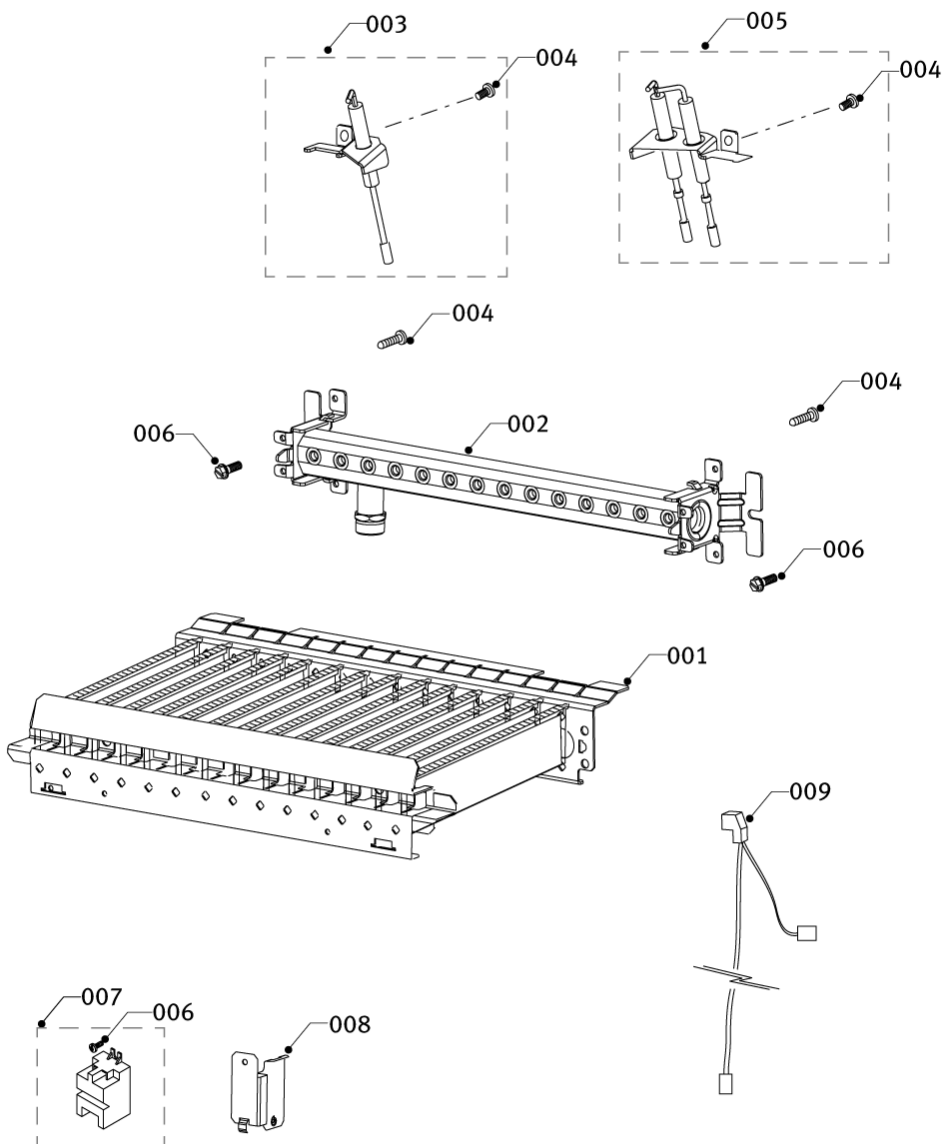

Wall-hung boilers (fan-assisted combi)

23/11MTV Gepard RU

04 - Burner

02 - 0 - 04 - 01

Wall-hung boilers (fan-assisted combi)

23/11MTV Gepard RU

04 - Burner

Pos.	Article	Description	Note
001	0020098015	Burner	
002	0020098013	Manifold - 1,30	23/11MTV Gepard RU
003	2000801887	Sensing flame electrode	
004	S5490600	Screw, (x50)	
005	2000801888	Ignition flame electrode	
006	2000801946	Screw, torx 4.2x13.5mm, (x25)	
007	S5742700	Spark generator	
008	0020097983	Support ignitor	
009	0020097984	Ignitor harness