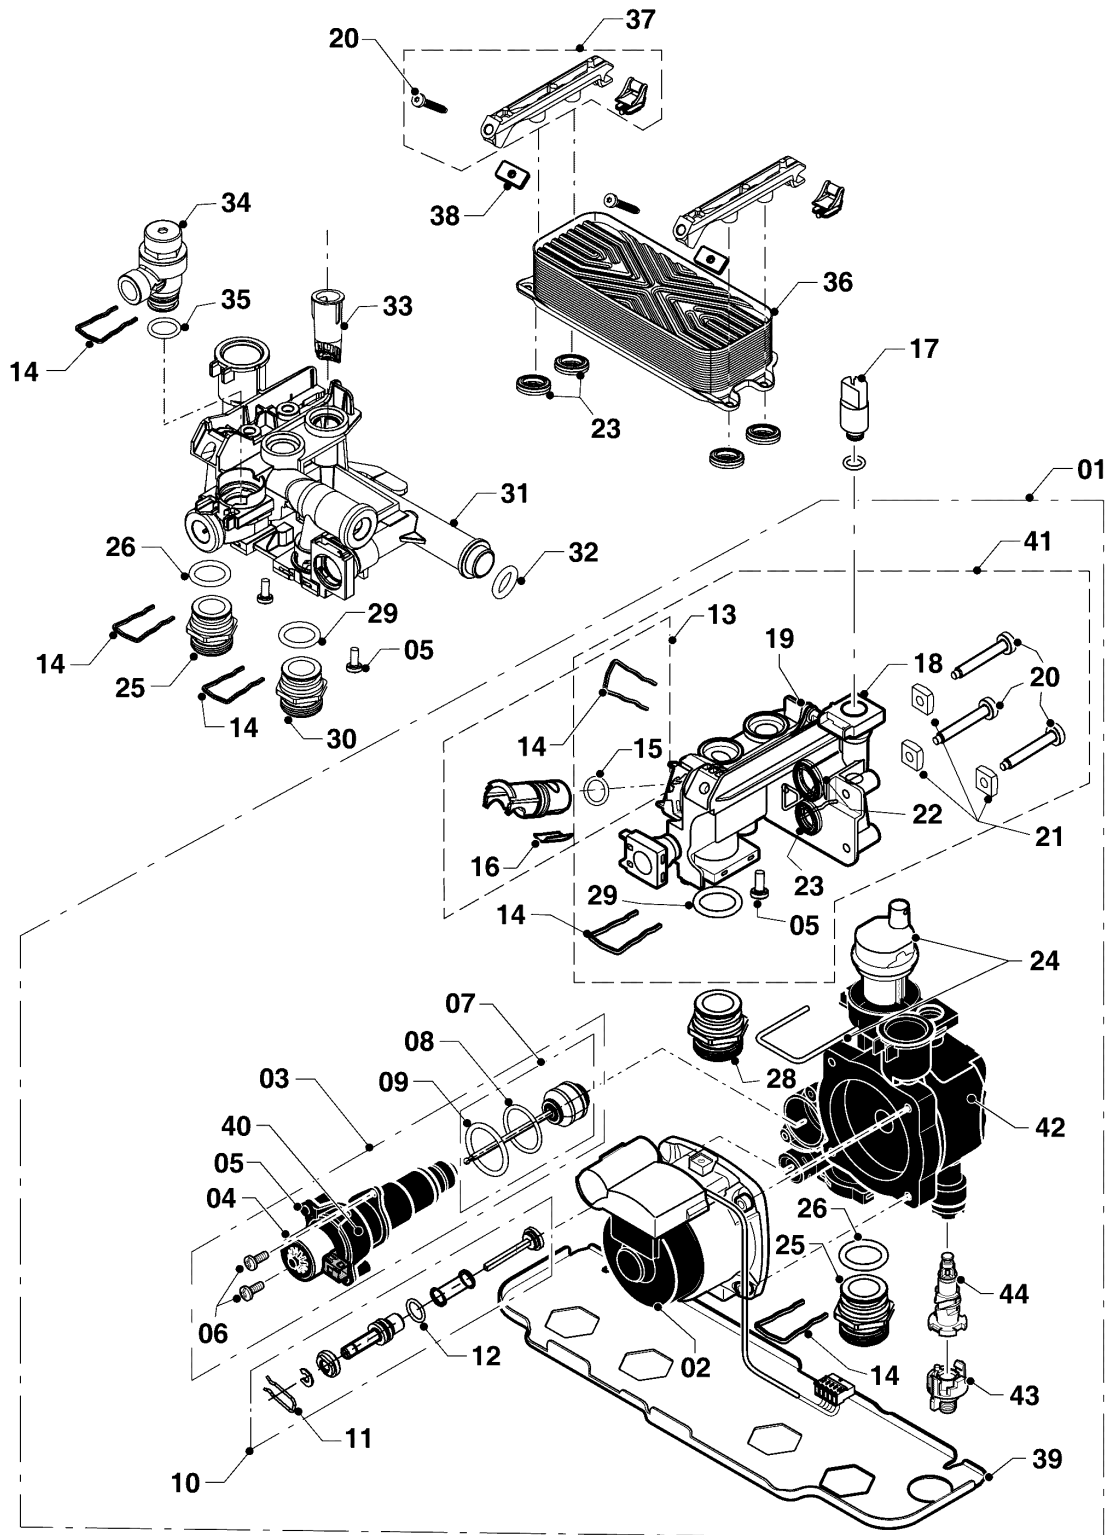

Wall-hung boilers (fan-assisted combi)

23/11MTV Gepard RU

08a - Hydraulic parts

02 - 0 - 08 - 01.04

Wall-hung boilers (fan-assisted combi)

23/11MTV Gepard RU

08a - Hydraulic parts

Pos.	Article	Description	Note
01	0020097208	Hydraulic block pump	available until sold out, then replaced by HE pump
01	0010030667	Pump, high-efficiency	In case of upgrading SD to HE pump please order also cable 0010032761!
01	0010032761	Cable	
02	0020097216	Motor pump	available until sold out, then replaced by HE pump
02	0010032795	Pump, high-efficiency	In case of upgrading SD to HE pump please order also cable 0010032761!
02	0010032761	Cable	
03	0020097214	Diverter valve 3 way	
04	S1053700	Motor, 3-way-valve	only for appliances manufactured until 07/2017. For appliances manufactured after 07/2017 available only in kit (pos. 03)
05	0020097185	Screw, (x10)	only for appliances manufactured until 07/2017. For appliances manufactured after 07/2017 available only in kit (pos. 03)
06	0020097228	Screw, (x10)	
07	0020097222	Valve for 3WV	only for appliances manufactured until 07/2017. For appliances manufactured after 07/2017 available only in kit (pos. 03)
08	0020097226	O-ring, (x10)	
09	0020097224	O-ring, (x10)	
10	0020014169	Bypass	
11	0020014164	Retaining clip, wire, (x10)	
12	0020014195	O-ring, (x10)	
13	0020097207	Sensor flow	
14	0020014176	Clip, (x10)	
15	0020097234	O-ring, (x10)	
16	0020097232	Filter, flow sensor, (x10)	
17	S5720500	Pressure sensor	
18	0020097202	O-ring, (x10)	
19	0020097197	Clip, (x10)	
20	0020097193	Screw, M5x33, (x10)