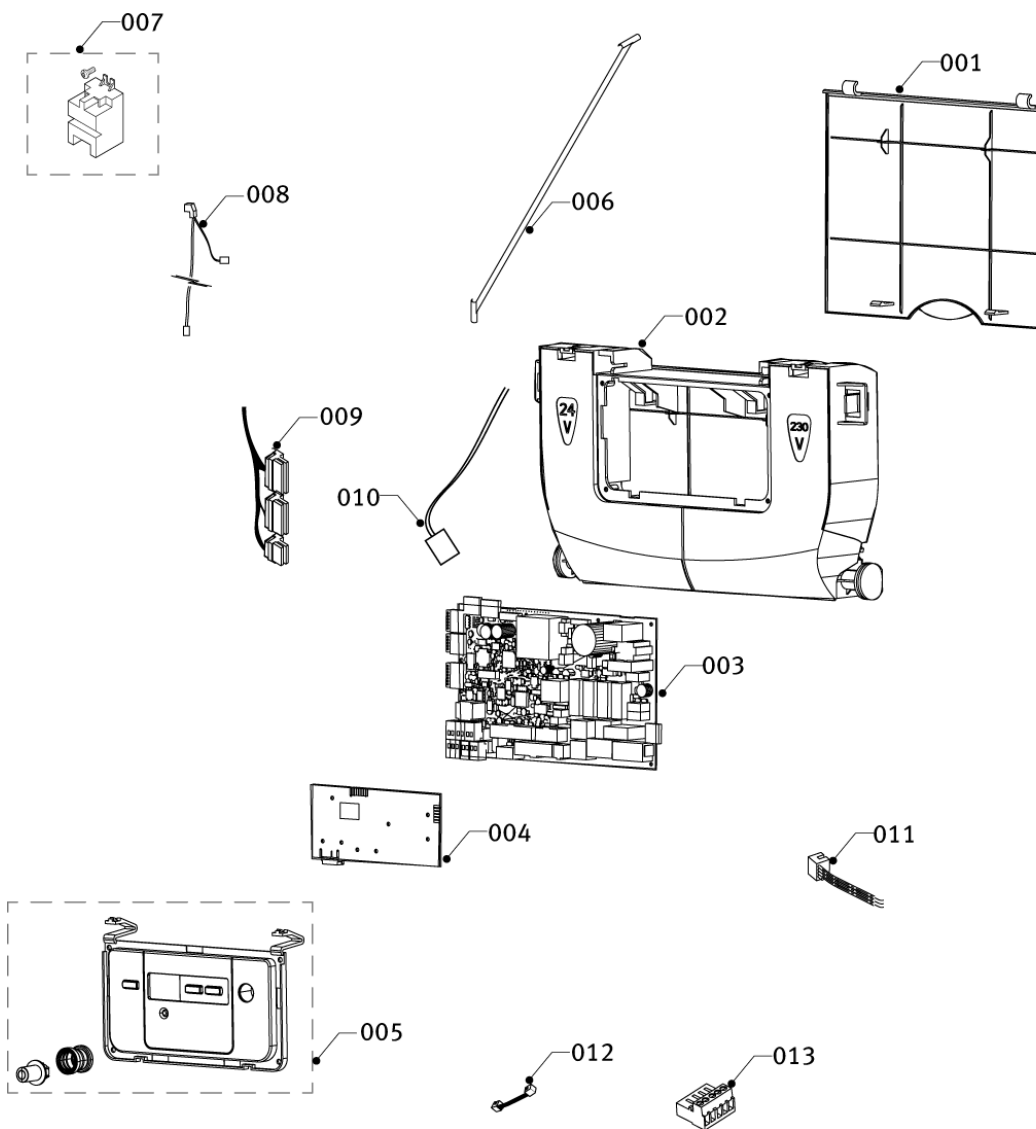

Wall-hung boilers (fan-assisted combi)

23/11MTV Gepard RU

12 - Control box

02-0-12-02

Wall-hung boilers (fan-assisted combi)

23/11MTV Gepard RU

12 - Control box

Pos.	Article	Description	Note
001	0020097963	Cover	
002	0020097961	Control box	
003	0020097962	Printed circuit	
004	0020097980	Interface card	
005	0020097979	Instrument panel	
006	S1009200	Strap, (x5)	
007	S5742700	Spark generator	
008	0020097984	Ignitor harness	
009	0020098000	Wiring harness	
010	0020098012	Wiring harness	
011	0020097978	Harness, supply	
012	0020084515	Cable tree (harness)	
013	0020084521	Plug 6 wires (x5)