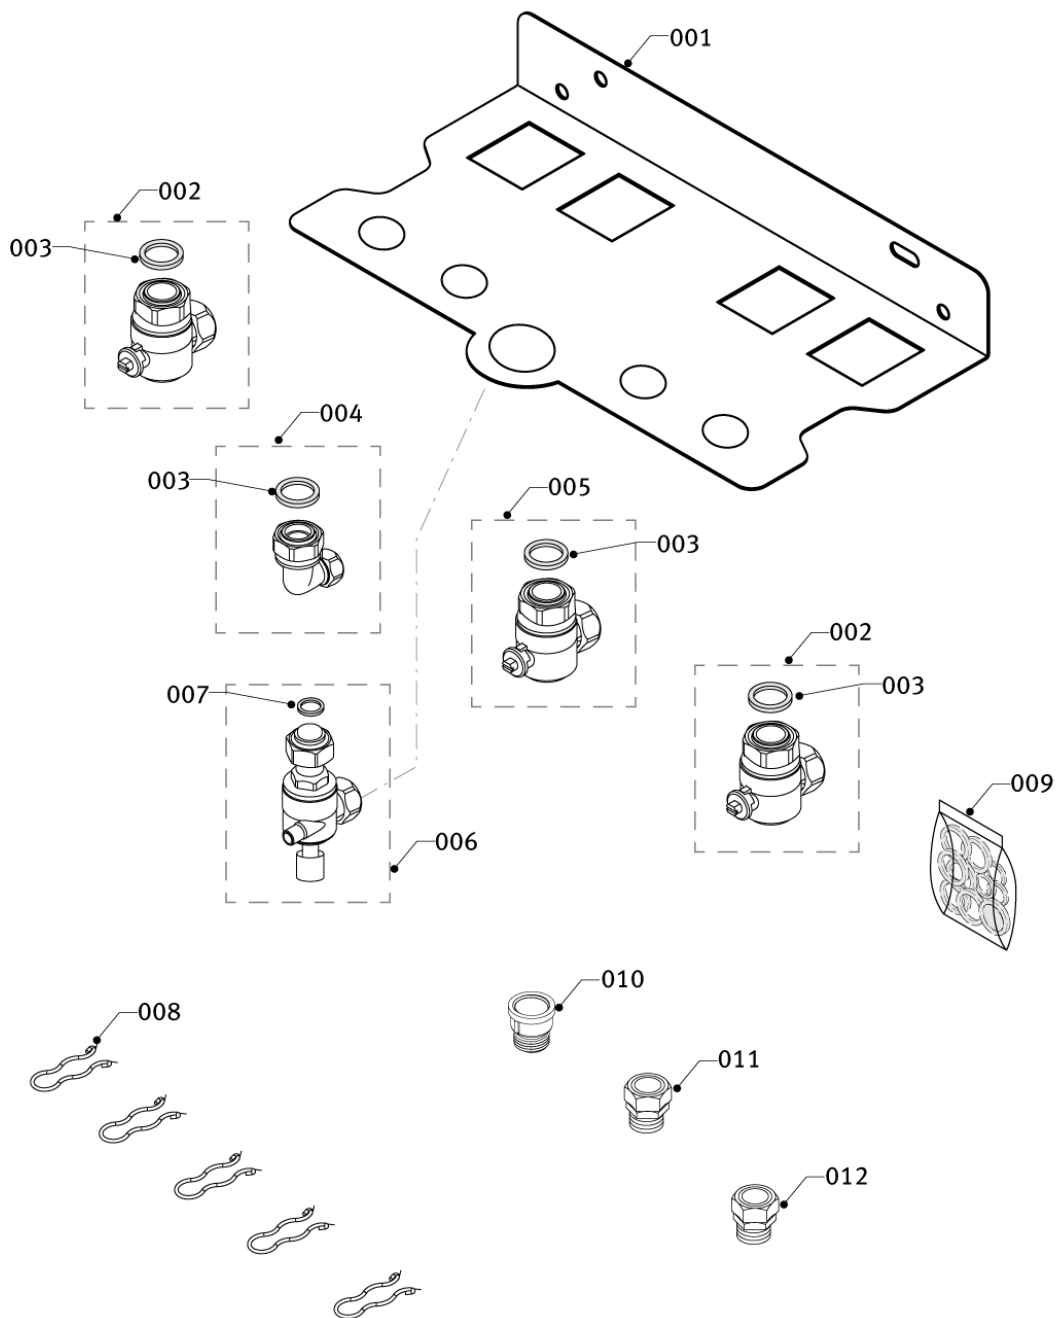

Wall-hung boilers (fan-assisted combi)

23/11MTV Gepard RU

07a - Casing parts

02 - 0 - 07 - 02

Wall-hung boilers (fan-assisted combi)

23/11MTV Gepard RU

07a - Casing parts

Pos.	Article	Description	Note
001	0020094081	Front panel, PT shape white	
002	0020035103	Label PROTHERM 70	
003	0020101506	Seal, front panel	
004	0020094640	Side panel, white VC SP	
005	0020098006	Front panel, combustion chamber	
006	2000801946	Screw, torx 4.2x13.5mm, (x25)	
007	0020049283	Sealing tape, front cover, 10x855x10	
008	0020097997	Washer side panel	
009	0020098004	Flue duct collector	
010	A000024262	Grommet, d=11mm, (kit of 3)	replaced by S1040900
010	S1040900	Grommet, d=11mm, (x3)	
011	0020034693	Wire gripping 057656	
012	S1206200	Hanging Bracket	
013	0020039198	Pressure safeguard/switch	
014	0020097999	Support	
015	0020033263	Silicon hose to manostat	
016	0020098002	Fan	
017	0020098003	Flue gas restrictor, D39	
018	S1047800	O ring	
019	0020097996	Connection kit	
020	0020098502	Seal kit and flow limiter 8L	1x gas sealing + 4x sealing ring 24x1,5 mm
021	0020034106	Reflex foil -II	

Wall-hung boilers (fan-assisted combi)

23/11MTV Gepard RU

07b - Connection parts

02 - 0 - 07 - 03

Wall-hung boilers (fan-assisted combi)

23/11MTV Gepard RU

07b - Connection parts

Pos.	Article	Description	Note
001	0020098497	Support plate	
002	0020098498	Heating tap	
003	2000801883	Sealing ring, 3/4, (x10)	
004	0020098500	Connection, hot water	
005	0020098499	Cold water tap	
006	0020098501	Gas cock	
007	2000801942	Sealing ring, sanitary, (x100)	
008	0020026410	Clip	
009	2000802491	Fixing jig washer bag	4x14,2x18x1,5mm, 4x18,2x23x1,5mm, 5x16x24x1,5mm
010	-	-	not available
011	0020132433	Gas connestion G1/2 - G3/4	
012	0020132434	Gas connestion G3/4 - G3/4	