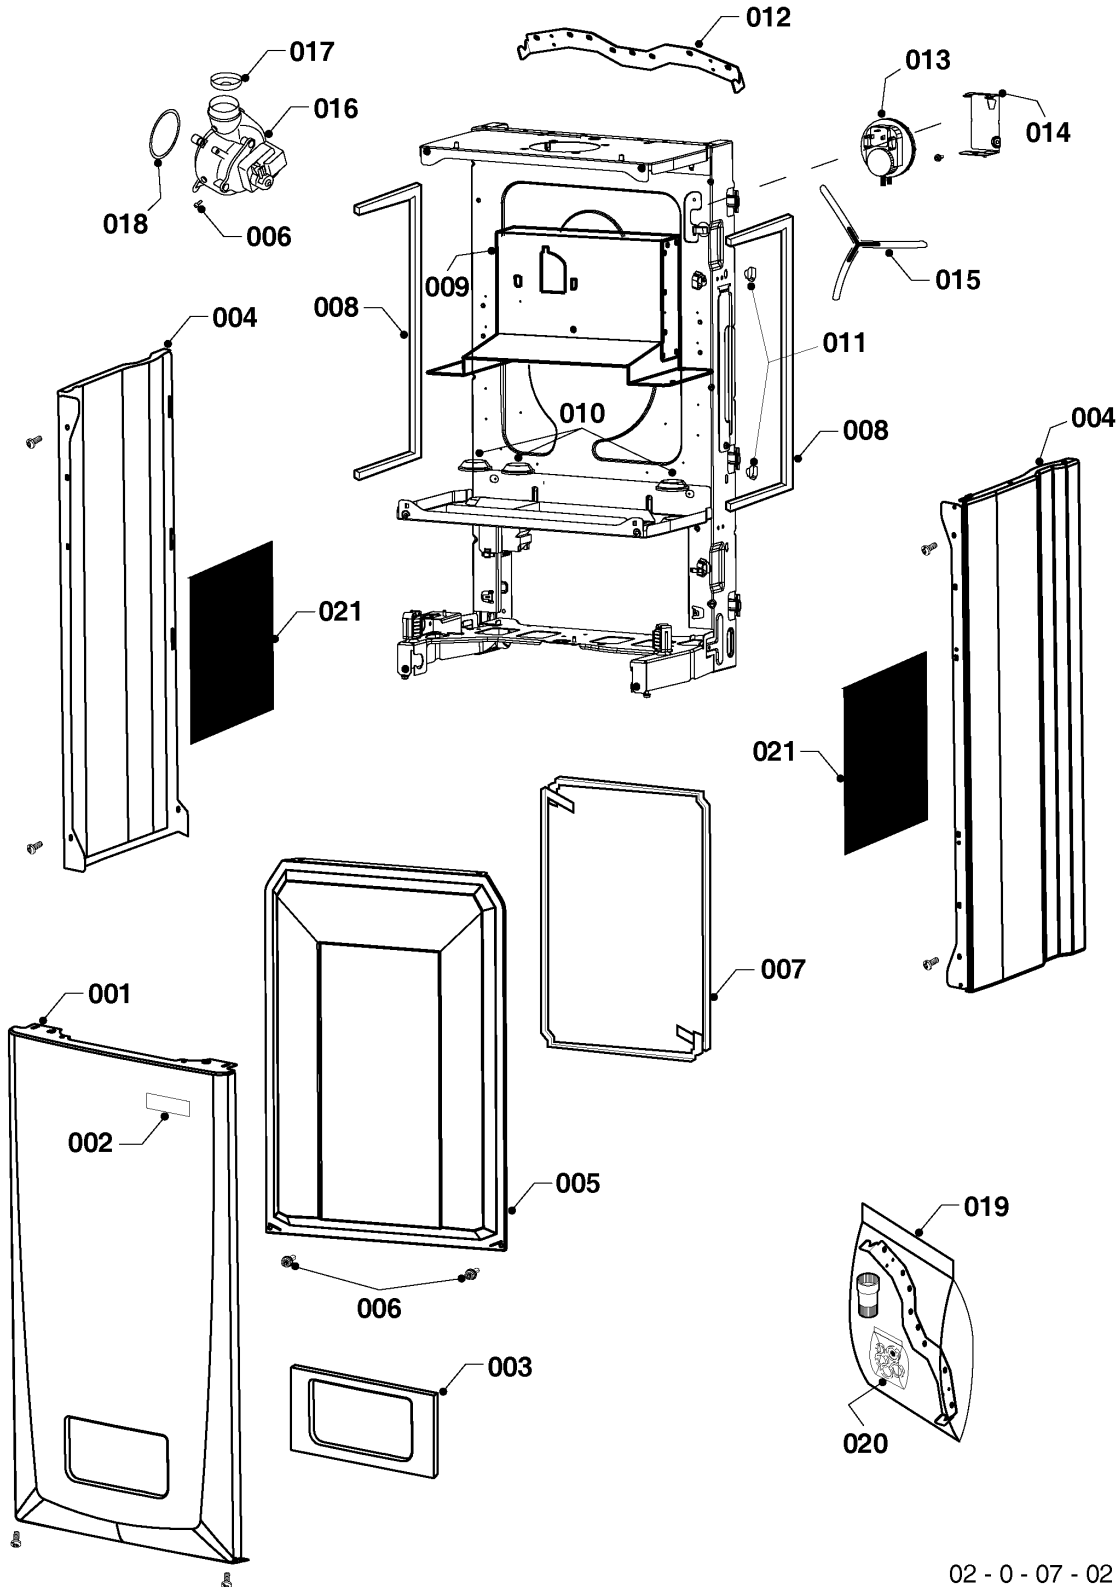

Wall-hung boilers (fan-assisted combi)

23/11MTV Gepard RU

07a - Casing parts

02 - 0 - 07 - 02

Wall-hung boilers (fan-assisted combi)

23/11MTV Gepard RU

07a - Casing parts

Pos.	Article	Description	Note
001	0020094081	Front panel, PT shape white	
002	0020035103	Label PROTHERM 70	
003	0020101506	Seal, front panel	
004	0020094640	Side panel, white VC SP	
005	0020098006	Front panel, combustion chamber	
006	2000801946	Screw, torx 4.2x13.5mm, (x25)	
007	0020049283	Sealing tape, front cover, 10x855x10	
008	0020097997	Washer side panel	
009	0020098004	Flue duct collector	
010	A000024262	Grommet, d=11mm, (kit of 3)	replaced by S1040900
010	S1040900	Grommet, d=11mm, (x3)	
011	0020034693	Wire gripping 057656	
012	S1206200	Hanging Bracket	
013	0020039198	Pressure safeguard/switch	
014	0020097999	Support	
015	0020033263	Silicon hose to manostat	
016	0020098002	Fan	
017	0020098003	Flue gas restrictor, D39	
018	S1047800	O ring	
019	0020097996	Connection kit	
020	0020098502	Seal kit and flow limiter 8L	1x gas sealing + 4x sealing ring 24x1,5 mm
021	0020034106	Reflex foil -II	