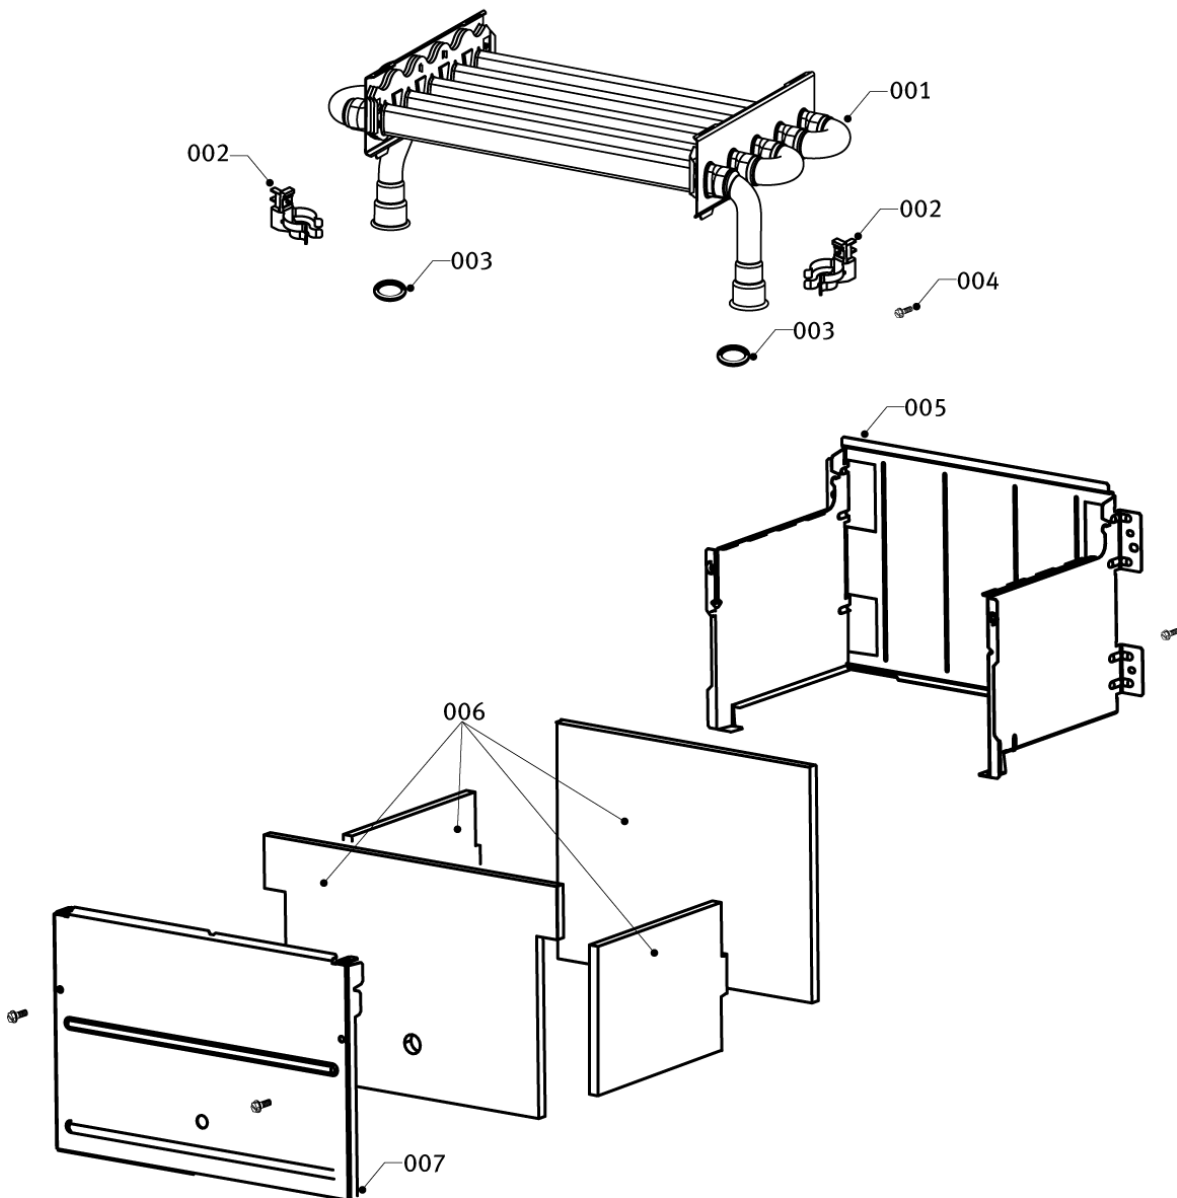

Wall-hung boilers (fan-assisted combi)

23/11MTV Gepard RU

06 - Heat exchanger

02 - 0 - 06 - 01

Wall-hung boilers (fan-assisted combi)

23/11MTV Gepard RU

06 - Heat exchanger

Pos.	Article	Description	Note
001	0020142414	Heat exchanger	
002	0020039184	Thermostat Heating and clip	
003	0020020741	O-ring	
004	2000801946	Screw, torx 4.2x13.5mm, (x25)	
005	0020098001	Combustion chamber rear plate	
006	0020098014	insulation combustion chamber	
007	0020098005	Combustion chamber, cover 20kW