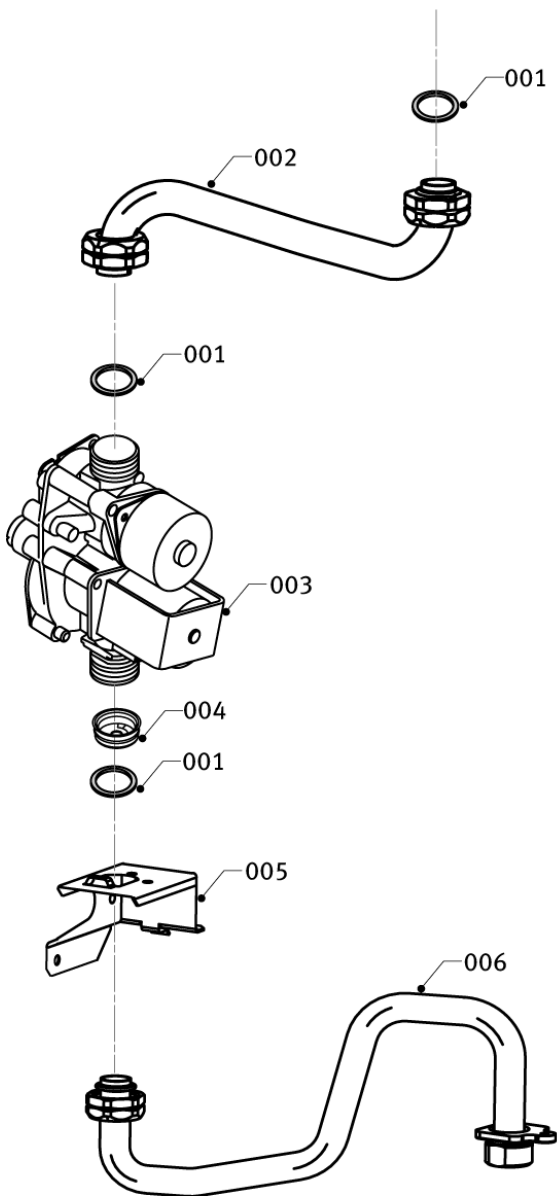

Wall-hung boilers (fan-assisted combi)

23/11MTV Gepard RU

02 - Gas section

02 - 0 - 02 - 01

Wall-hung boilers (fan-assisted combi)

23/11MTV Gepard RU

02 - Gas section

Pos.	Article	Description	Note
001	0020137104	Washer 13,7-18x1,5mm (x10)	
002	0020098011	Gas Tube	
003	0020039188	Gas valve assembly, with regulator 12mm	23/11MTV Gepard RU
004	0020132294	Orifice plate, 4.8 mm	LPG
004	0020132291	Orifice plate, 6.1 mm	NGL
005	0020097988	Support gas valve	
006	0020097989	Gas Tube	

Wall-hung boilers (fan-assisted combi)

23/11MTV Gepard RU

04 - Burner

02 - 0 - 04 - 01

Wall-hung boilers (fan-assisted combi)

23/11MTV Gepard RU

04 - Burner

Pos.	Article	Description	Note
001	0020098015	Burner	
002	0020098013	Manifold - 1,30	23/11MTV Gepard RU
003	2000801887	Sensing flame electrode	
004	S5490600	Screw, (x50)	
005	2000801888	Ignition flame electrode	
006	2000801946	Screw, torx 4.2x13.5mm, (x25)	
007	S5742700	Spark generator	
008	0020097983	Support ignitor	
009	0020097984	Ignitor harness	