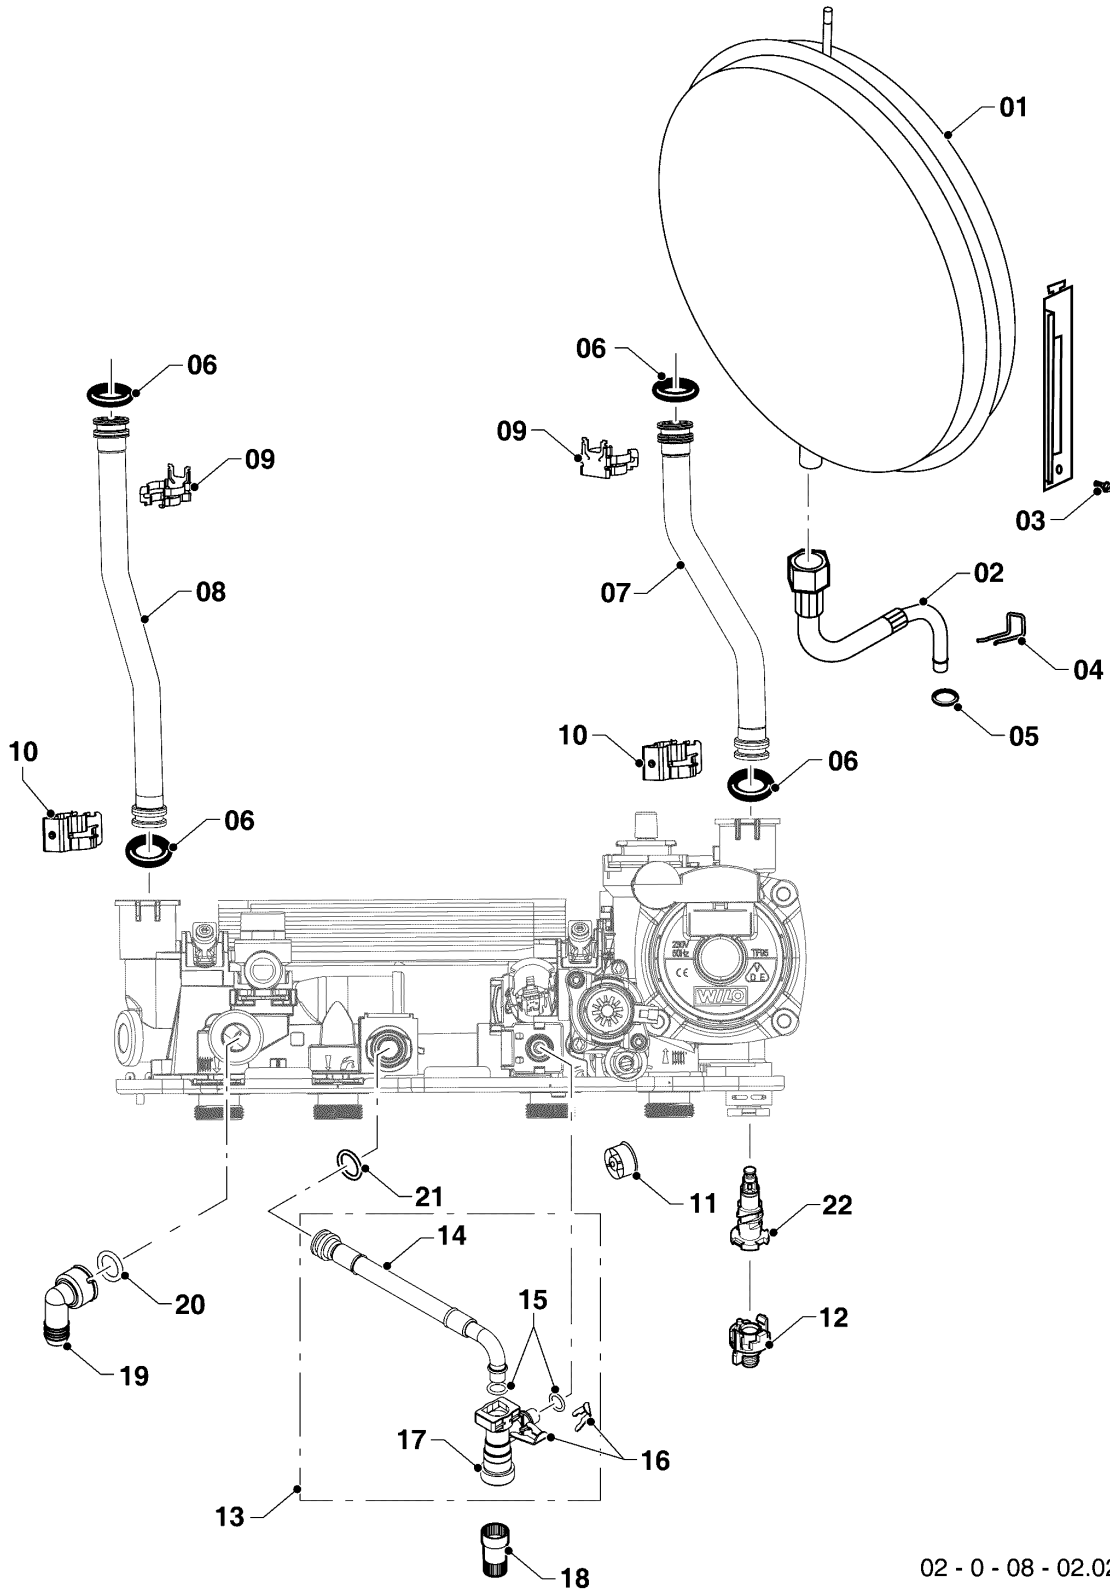

Wall-hung boilers (fan-assisted combi)

23/11MTV Gepard RU

08b - Hydraulic parts

02 - 0 - 08 - 02.02

Wall-hung boilers (fan-assisted combi)

23/11MTV Gepard RU

08b - Hydraulic parts

Pos.	Article	Description	Note
01	S1005000	Expansion vessel 5L	
02	0020097955	Hose	
03	2000801946	Screw, torx 4.2x13.5mm, (x25)	
04	0020097197	Clip, (x10)	
05	0020034114	O-Ring, 14x9,5x2,5, (x10)	
06	0020020741	O-ring	
07	0020098010	Tube	
08	0020098009	Tube	
09	0020039184	Thermostat Heating and clip	
10	0020018462	Clip, (x10)	
11	0020097954	Non-return valve	
12	0020097336	Tap drain piece	
13	0020097324	Filling loop	
14	0020101510	Hose	
15	0020097202	O-ring, (x10)	
16	2000801951	Clip, (x10)	
17	S1007000	Filling cock	
18	S1006800	Handle extension adapter	
19	0020097985	Tube	
20	S1085600	O Ring, (x10)	
21	S5466400	O-ring, (x20)	
22	0020207138	Tap drain piece R-DIN