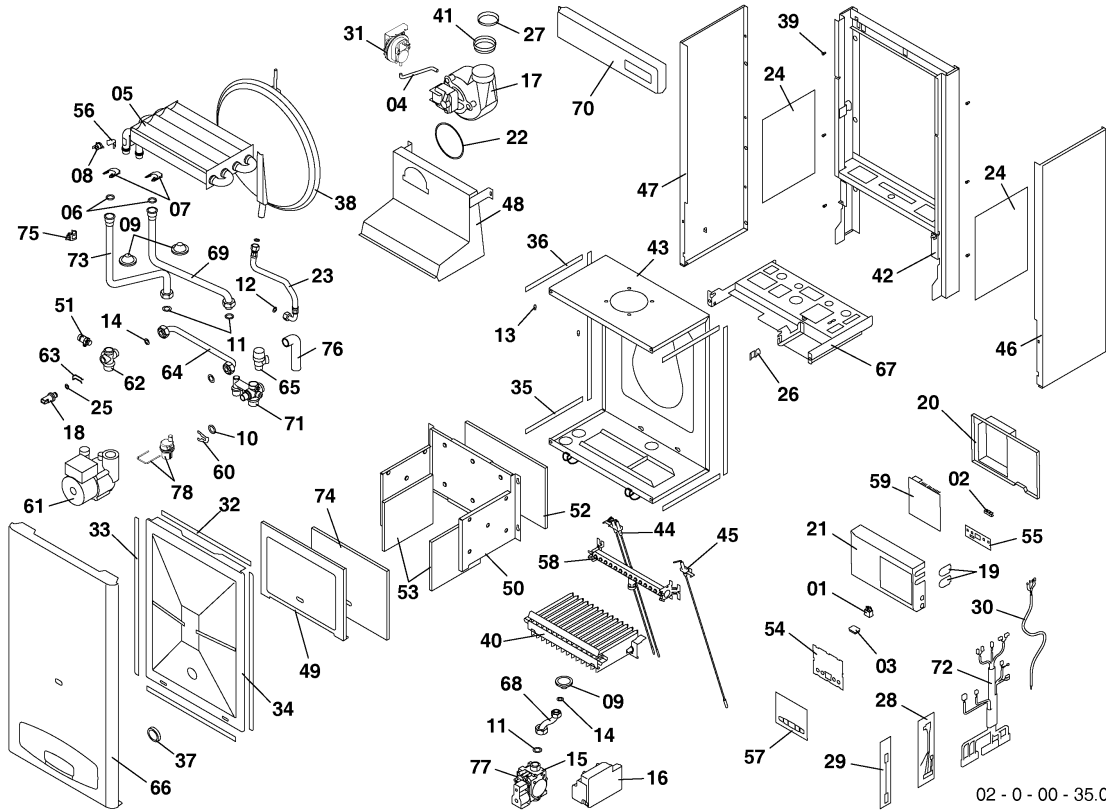

Wall-hung boilers (fan-assisted system)

24KTO/17 PANTHER

00 - General view

02 - 0 - 00 - 35.02

Wall-hung boilers (fan-assisted system)

24KTO/17 PANTHER

00 - General view

Pos.	Article	Description	Note
01	0020033233	Mains On/Off switch	
02	0020033239	Counterpart 6 poles - 6,3mm	
03	0020033241	Bubble of 1 pole switches	
04	0020033263	Silicon hose to manostat	
05	0020025264	Heat exchanger	
06	0020043217	O-ring, (x10)	
07	0020033344	Clip for exchanger	
08	0020027575	Thermostat bim.non-revers.	
09	0020033462	Grommet I 326 14mm	
10	0020033467	O-Ring, 18x3,5, (x10)	
11	0020027665	Sealing ring 24x15x2, (x10)	
12	0020033473	Gasket, 15x8x2, (x10)	
13	0020033921	Limiting pin 70004250	
14	0020033932	Sealing ring, AFM 34 18x10x2, (x10)	
15	05641100	Gas valve G20/G30	
16	0020023214	El. ignition	
17	0020023215	Fan	
18	S5720500	Pressure sensor	
19	0020034087	El. box grommet - divided	
20	0020034089	El. panel - back J	
21	0020034090	El. panel J	
22	0020034094	Gasket, fan J, (x5)	
23	0020034104	Hose arm. 3/8-3/8-elbow 30cm	
24	0020034106	Reflex foil -II	
25	0020034114	O-Ring, 14x9,5x2,5, (x10)	
26	0020034119	El. panel catch J	
27	0020034144	Shield J	
28	0020027600	Wire, supply pump	
29	0020034152	Wire	
30	0020034155	Wire	
31	0020027605	Air pressure switch	
32	0020086931	Sea. tape self-stick 18x20x893	