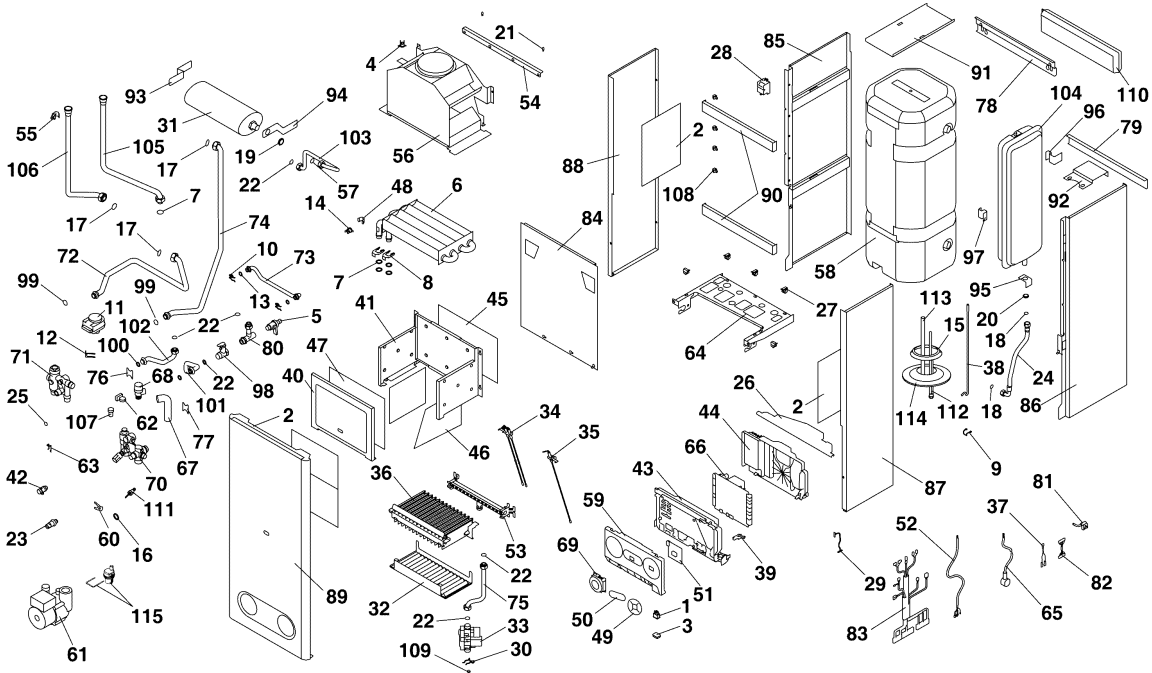

Wall-hung boilers (conventional flue with DHW storage)

24KOZR17 Tiger

00 - General view

02 - 0 - 00 - 27.02

Wall-hung boilers (conventional flue with DHW storage)

24KOZR17 Tiger

00 - General view

Pos.	Article	Description	Note
001	0020033233	Mains On/Off switch	
002	0020034106	Reflex foil -II	
003	0020033241	Bubble of 1 pole switches	
004	0020027661	Thermostat bim. revers. 80 C	
005	0020044776	drain valve	
006	0020025264	Heat exchanger	
007	0020043217	O-ring, (x10)	
008	0020033344	Clip for exchanger	
009	0020033365	Spring of safety sensor TG	
010	0020033428	Clip for by-pass	
011	0020025278	Motor, 3way valve	
012	0020033430	Clip to electromotor block	
013	0020033433	Seal, OR 2050, (x10)	
014	0020027575	Thermostat bim.non-revers.	
015	0020035066	Seal to flange lid 45l SANICEL	
016	0020033467	O-Ring, 18x3,5, (x10)	
017	0020027665	Sealing ring 24x15x2, (x10)	
018	0020033473	Gasket, 15x8x2, (x10)	
019	0020033835	Nut 1/2 low	
020	0020033836	Nut 3/8 low	
021	0020033921	Limiting pin 70004250	
022	0020033932	Sealing ring, AFM 34 18x10x2, (x10)	
023	S5720500	Pressure sensor	
024	0020034104	Hose arm. 3/8-3/8-elbow 30cm	
025	0020034114	O-Ring, 14x9,5x2,5, (x10)	
026	0020034690	Operation panel strip	
027	0020034693	Wire gripping 057656	
028	S5742700	Spark generator	
029	0020034724	Control panel string	
030	0020034725	Clip gas valve SD	
031	0020027617	EXPANSION VESSEL 2L	
032	0020034738	Thermoreflector E	