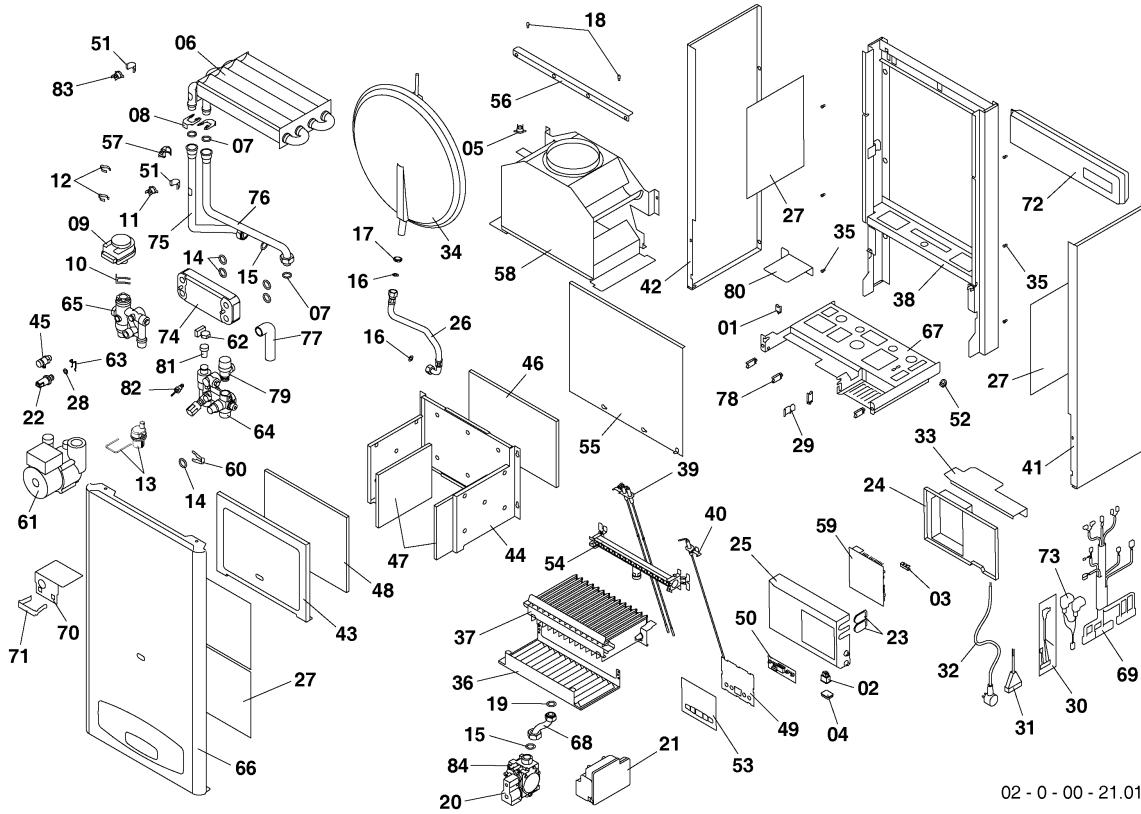

Wall-hung boilers (conventional flue combi)

24KOV/17 PANTHER

00 - General view

Wall-hung boilers (conventional flue combi)

24KOV/17 PANTHER

00 - General view

Pos.	Article	Description	Note
01	0020035605	Cable clip F1202 KWS-1N	
02	0020033233	Mains On/Off switch	
03	0020033239	Counterpart 6 poles - 6,3mm	
04	0020033241	Bubble of 1 pole switches	
05	0020027661	Thermostat bim. revers. 80 C	
06	0020025264	Heat exchanger	
07	0020043217	O-ring, (x10)	
08	0020033344	Clip for exchanger	
09	0020025278	Motor, 3way valve	
10	0020033430	Clip to electromotor block	
11	0020027575	Thermostat bim.non-revers.	
12	0020033452	Thermofuse holder-diam 18mm	
13	S1024500	Automatic de-aerator	
14	0020033467	O-Ring, 18x3,5, (x10)	
15	0020027665	Sealing ring 24x15x2, (x10)	
16	0020033473	Gasket, 15x8x2, (x10)	
17	0020033836	Nut 3/8 low	
18	0020033921	Limiting pin 70004250	
19	0020033932	Sealing ring, AFM 34 18x10x2, (x10)	
20	05641100	Gas valve G20/G30	
21	0020025300	El.ignition-chimn.537ABC-IP4 4	
22	S5720500	Pressure sensor	
23	0020034087	El. box grommet - divided	
24	0020034089	El. panel - back J	
25	0020034090	El. panel J	
26	0020034104	Hose arm. 3/8-3/8-elbow 30cm	
27	0020034106	Reflex foil -II	
28	0020034114	O-Ring, 14x9,5x2,5, (x10)	
29	0020034119	El. panel catch J	
30	0020027600	Wire, supply pump	
31	0020034153	Wire 3WV	