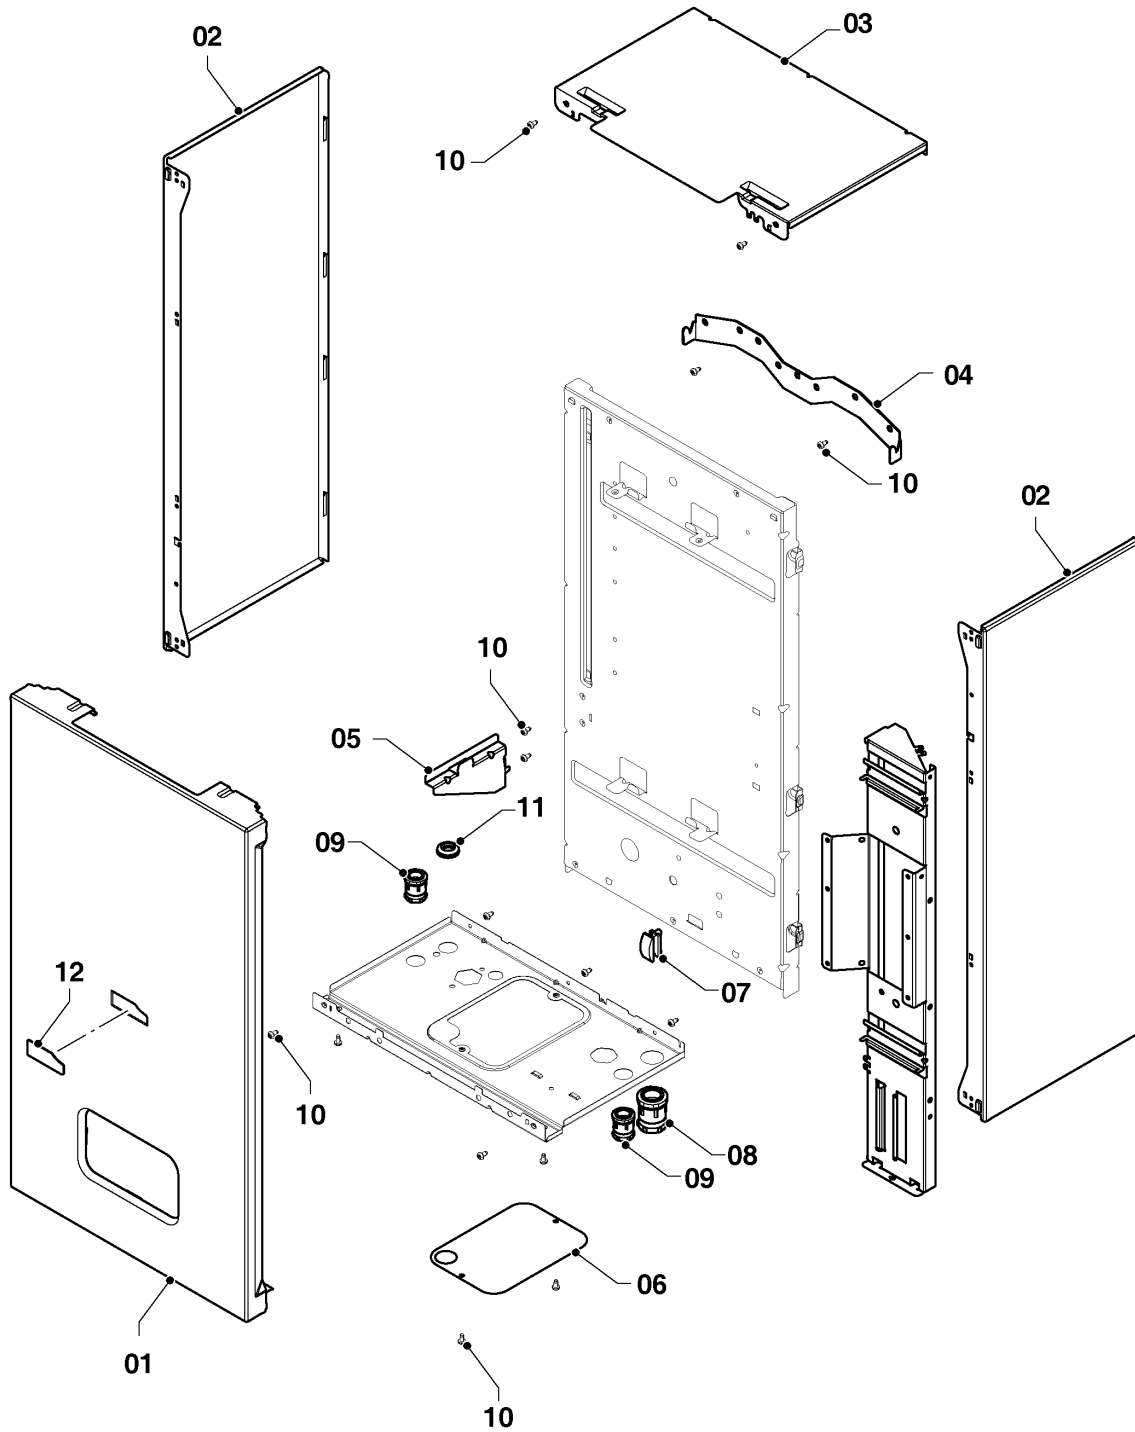

Wall-hung boilers (electric)

21KE/14 R1 Ray RU

07 - Casing parts

50 - 0 - 07 - 01

Wall-hung boilers (electric)

21KE/14 R1 Ray RU

07 - Casing parts

Pos.	Article	Description	Note
01	0020211614	Front panel	21KE/14 R1 Ray RU, with part 10
02	0020211615	Side panel	21KE/14 R1 Ray RU, with part 10
03	0010026213	Cover plate	21KE/14 R1 Ray RU, with part 10
04	0020043720	Set - hanging v.17	21KE/14 R1 Ray RU
05	0010028700	Retainer	21KE/14 R1 Ray RU
06	0010026216	Base plate	21KE/14 R1 Ray RU, with part 10
07	0020273336	Clamp, (x5)	21KE/14 R1 Ray RU
08	0020033220	Bushing AL GP 21	21KE/14 R1 Ray RU
09	0020033218	Bushing AL GP 13,5	21KE/14 R1 Ray RU
10	0020175576	Screw, (x10)	21KE/14 R1 Ray RU
11	0010025887	Grommet for pipe	21KE/14 R1 Ray RU
12	0020140934	Company plaque Protherm	21KE/14 R1 Ray RU