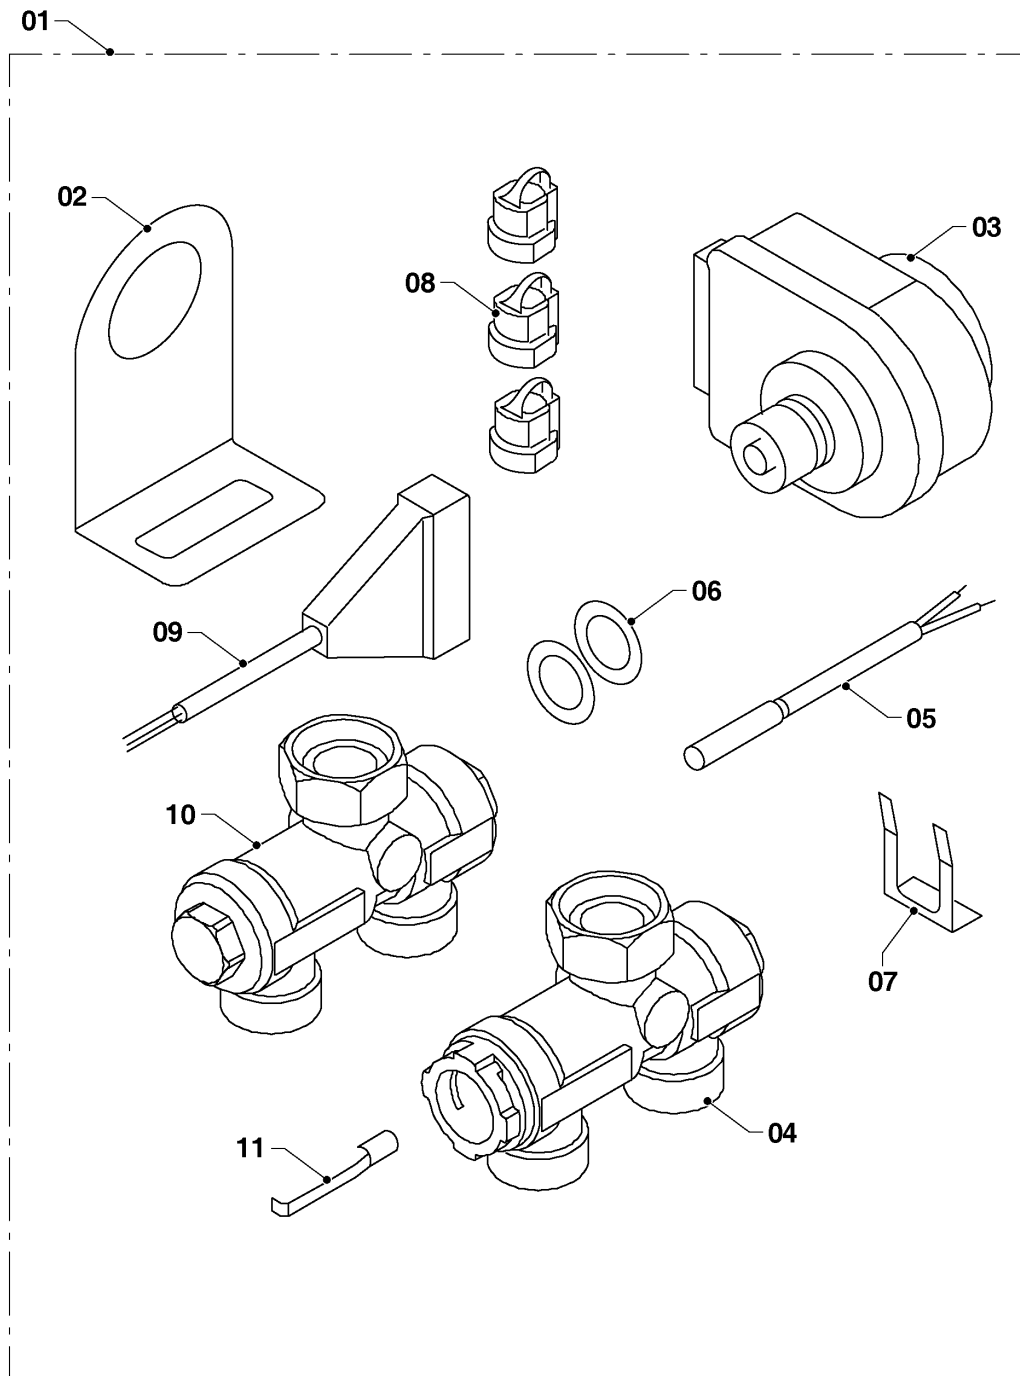

Wall-hung boilers (electric)

21KE/14 R1 Ray RU

08b - Connection parts

50 - 0 - 08 - 03

Wall-hung boilers (electric)

21KE/14 R1 Ray RU

08b - Connection parts

Pos.	Article	Description	Note
01	0010027587	Kit, 3-way valve FUGAS	21KE/14 R1 Ray RU, accessory, cannot be delivered as spare part
02	-	-	21KE/14 R1 Ray RU, not available
03	0020025278	Motor, 3way valve	21KE/14 R1 Ray RU
04	0020027610	3-WAY VALVE	21KE/14 R1 Ray RU
05	0020174087	2.7kohm NTC sensor for external tank	21KE/14 R1 Ray RU, accessory, cannot be delivered as spare part
06	0020027665	Sealing ring 24x15x2, (x10)	21KE/14 R1 Ray RU
07	0020033430	Clip to electromotor block	21KE/14 R1 Ray RU
08	0020033838	Plastic cable grommet	21KE/14 R1 Ray RU
09	0010031634	Cable	21KE/14 R1 Ray RU
10	0020034698	T-PART BOILER CONNECTION	21KE/14 R1 Ray RU
11	-	-	21KE/14 R1 Ray RU, not for these appliances