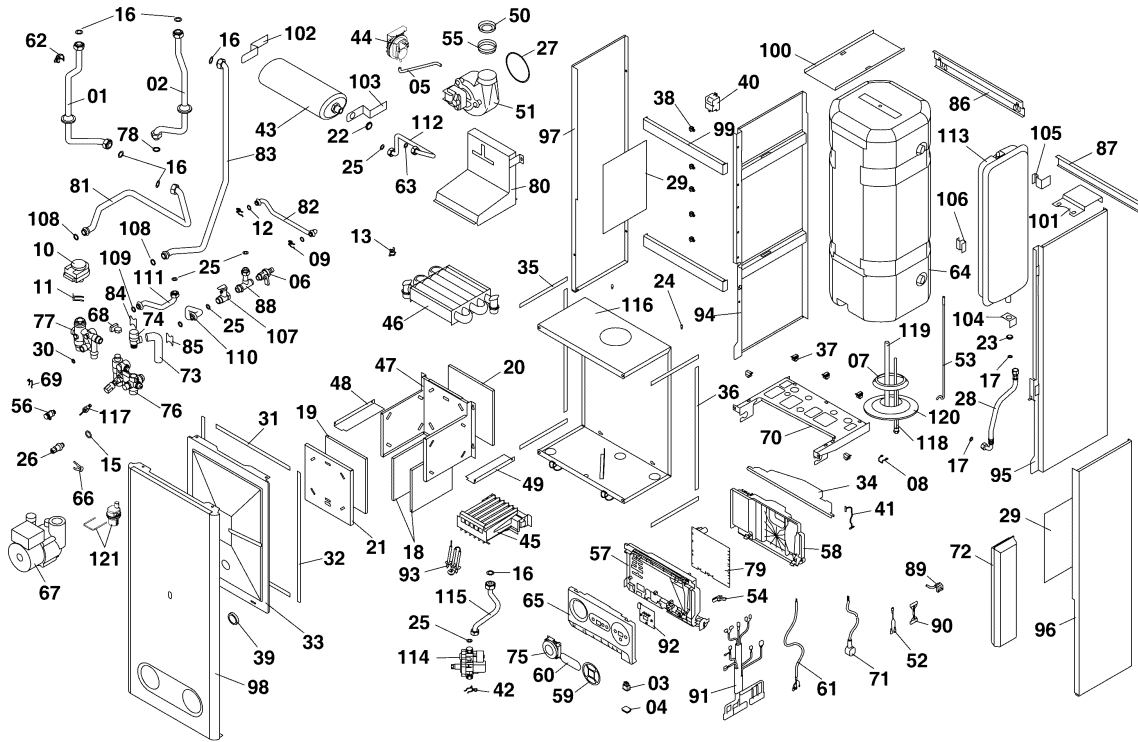

Wall-hung boilers (fan-assisted with DHW storage)

12KTZR17 Tiger

00 - General view

02 - 0 - 00 - 49.03

Wall-hung boilers (fan-assisted with DHW storage)

12KTZR17 Tiger

00 - General view

Pos.	Article	Description	Note
001	0020043963	Pipe, inlet HW 12KTZ17	
002	0020043964	Pipe, inlet HW 12KTZ17	
003	0020033233	Mains On/Off switch	
004	0020033241	Bubble of 1 pole switches	
005	0020033263	Silicon hose to manostat	
006	0020044776	drain valve	
007	0020035066	Seal to flange lid 45l SANICEL	
008	0020033365	Spring of safety sensor TG	
009	0020033428	Clip for by-pass	
010	0020025278	Motor, 3way valve	
011	0020033430	Clip to electromotor block	
012	0020033433	Seal, OR 2050, (x10)	
013	0020027575	Thermostat bim.non-revers.	
014	0020033462	Grommet I 326 14mm	
015	0020033467	O-Ring, 18x3,5, (x10)	
016	0020027665	Sealing ring 24x15x2, (x10)	
017	0020033473	Gasket, 15x8x2, (x10)	
018	0020033524	Insulation SK 184x168	
019	0020033578	Insulation 185x218	
020	0020033580	Insulation 204x218	
021	0020033780	Comb. chamber front cover 12	
022	0020033835	Nut 1/2 low	
023	0020033836	Nut 3/8 low	
024	0020033921	Limiting pin 70004250	
025	0020033932	Sealing ring, AFM 34 18x10x2, (x10)	
026	S5720500	Pressure sensor	
027	0020034094	Gasket, fan J, (x5)	
028	0020034104	Hose arm. 3/8-3/8-elbow 30cm	
029	0020034106	Reflex foil -II	
030	0020034114	O-Ring, 14x9,5x2,5, (x10)	
031	0020086931	Sea. tape self-stick 18x20x893	