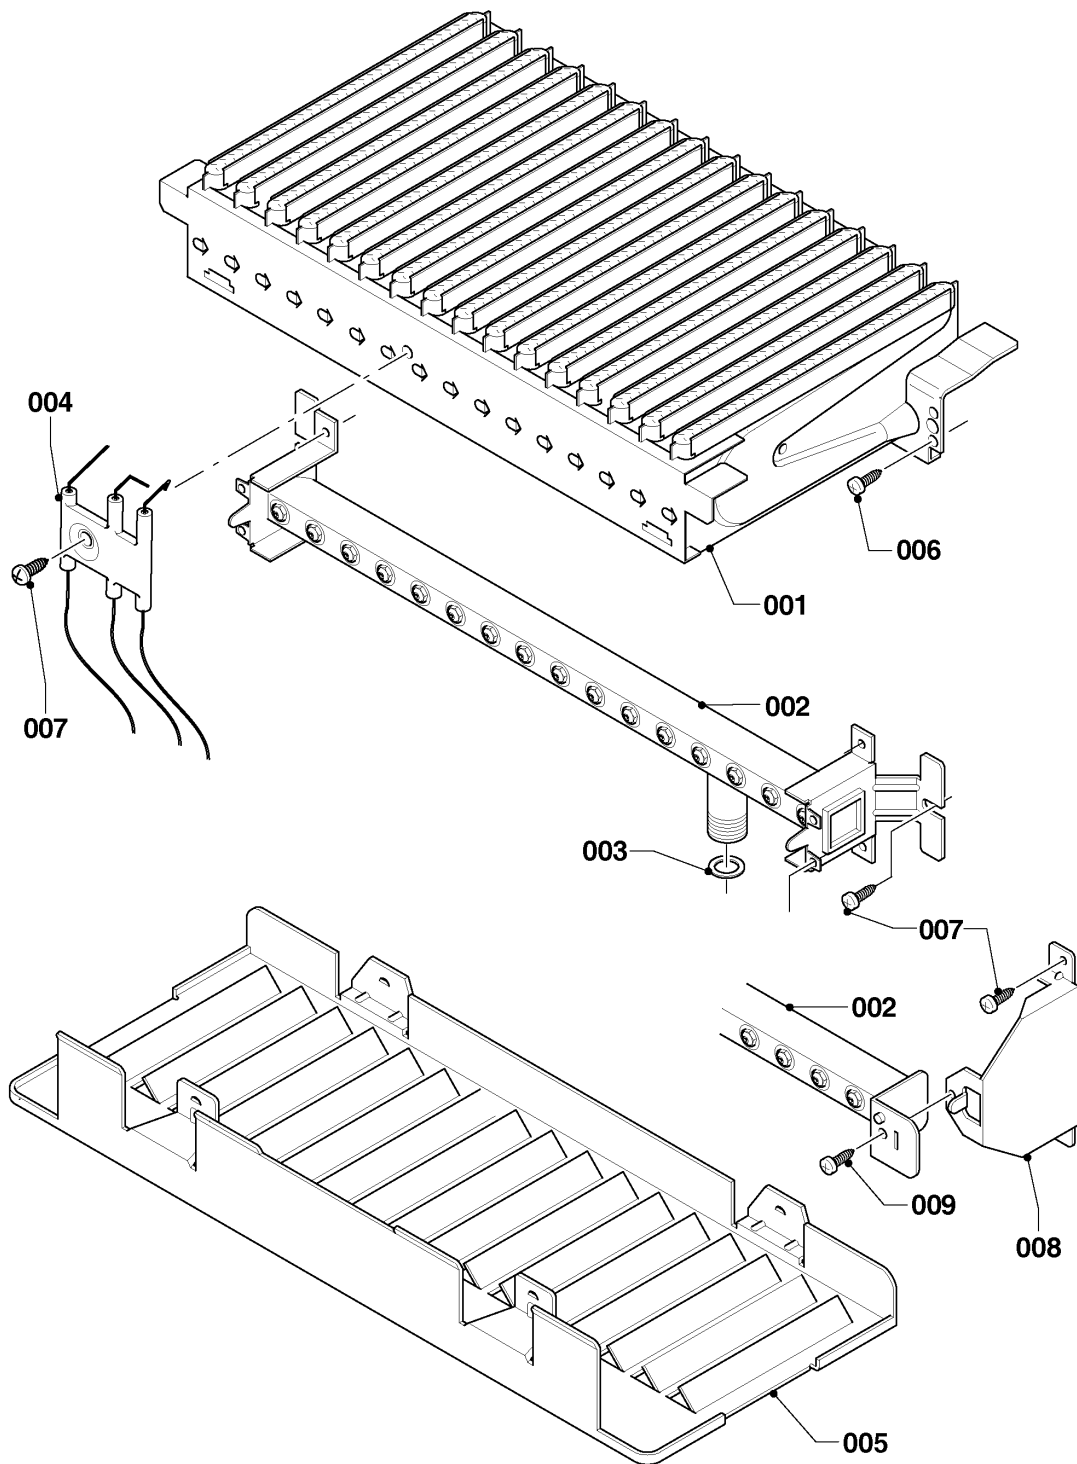

Wall-hung boilers (conventional flue combi)

25KOV20 Panther (H-RU)

04 - Burner

02 - 0 - 04 - 08

Wall-hung boilers (conventional flue combi)

25KOV20 Panther (H-RU)

04 - Burner

Pos.	Article	Description	Note
000	0020199915	Conversion kit, H -> PB (30mbar)	25KOV20 Panther (H-RU), not shown
001	0020200594	Burner chamber group 24kW	25KOV20 Panther (H-RU), with parts 006
002	0020200603	Burner support 24kW H	25KOV20 Panther (H-RU), with parts 007
003	0020047034	Sealing ring, (x10)	
004	0020200638	Electrode	
005	0020200584	Protection plate	
006	0020216992	Screw, (x10)	
007	0020175576	Screw, (x10)	
008	-	-	not for these appliances
009	-	-	not for these appliances