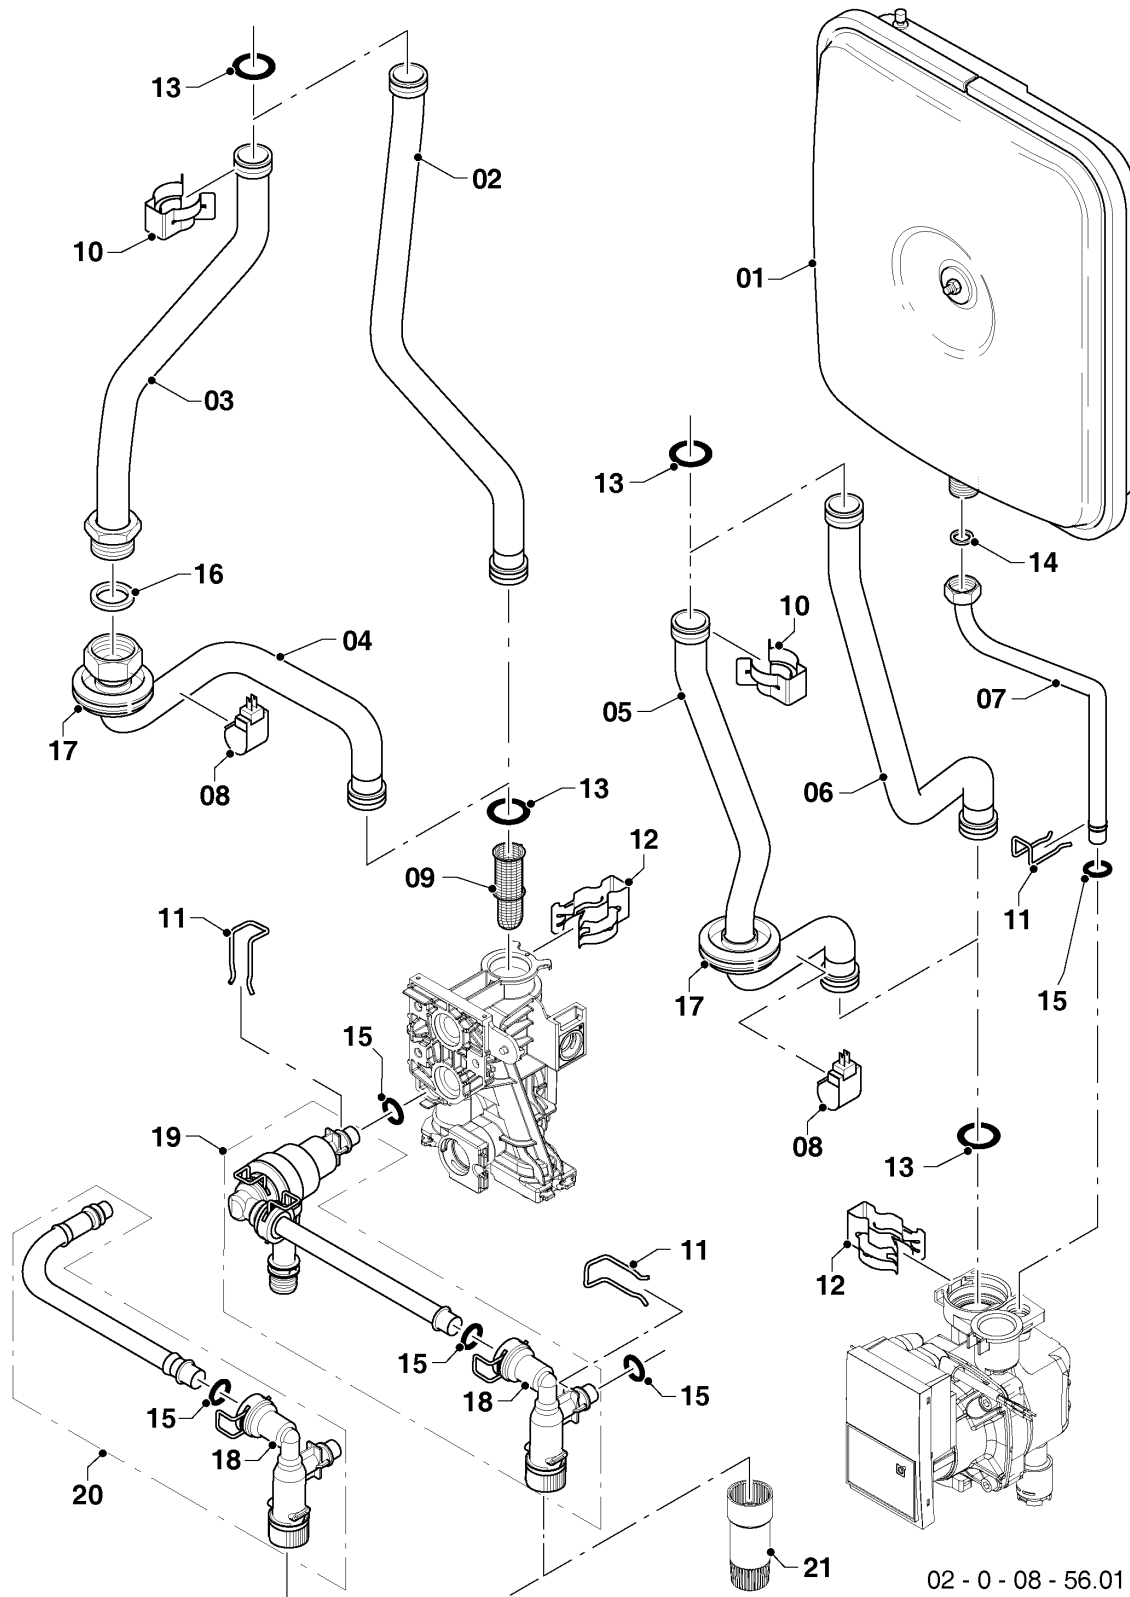

Wall-hung boilers (conventional flue combi)

25KOV20 Panther (H-RU)

08b - Hydraulic parts

02 - 0 - 08 - 56.01

Wall-hung boilers (conventional flue combi)

25KOV20 Panther (H-RU)

08b - Hydraulic parts

Pos.	Article	Description	Note
01	0020200681	Expansion vessel 10 ltr.	
02	0020200612	Tube	25KOV20 Panther (H-RU), with parts 010,012,013
03	-	-	not for these appliances
04	-	-	not for these appliances
05	-	-	not for these appliances
06	0020200640	Tube	25KOV20 Panther (H-RU), with parts 010,012,013
07	0020200618	Tube	with parts 011, 014, 015
08	0020200599	Sensor, NTC 19mm	
09	0020014178	Filter	with parts 012, 013
10	0020018462	Clip, (x10)	
11	0020097197	Clip, (x10)	
12	0020039764	Clip	
13	0020047026	O-ring, (x10)	
14	0020211087	Gasket, (x10)	
15	0020014177	O-ring, (x10)	
16	-	-	not for these appliances
17	-	-	not for these appliances
18	0020212572	Filling cock	with parts 014,015
19	-	-	not for these appliances
20	0020203963	Non-return valve	with parts 011,016
21	S1006800	Handle extension adapter