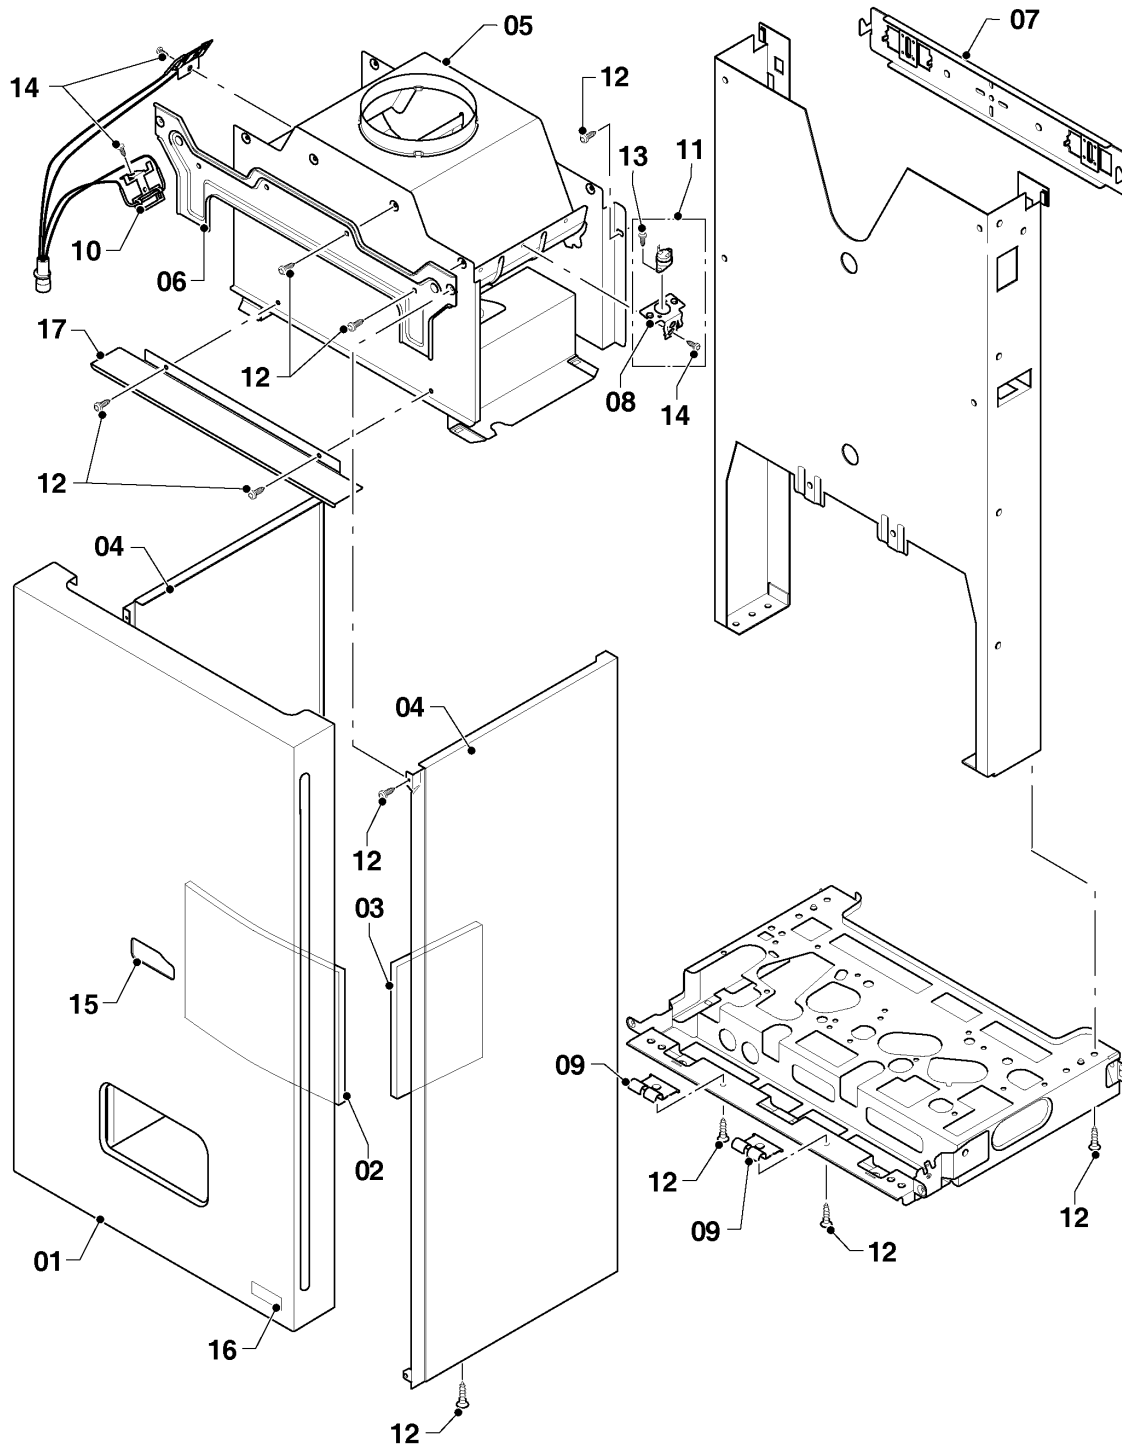

Wall-hung boilers (conventional flue combi)

25KOV20 Panther (H-RU)

07 - Casing parts

02 - 0 - 07 - 19.01

Wall-hung boilers (conventional flue combi)

25KOV20 Panther (H-RU)

07 - Casing parts

Pos.	Article	Description	Note
01	0020200616	Casing	with parts 012
02	0020216302	Insulation	25KOV20 Panther (H-RU), until serial number 211736001... including
03	0020097995	Insulation plate	
04	0020200577	Side panel	with parts 012
05	0020200575	Draft diverter 24kW	25KOV20 Panther (H-RU), until serial number 211736001... including
06	0020210122	Support	with parts 012
07	0020216299	Support	
08	-	-	not available as single spare part, please order pos. 11
09	0020175666	Support, (x2)	with parts 012
10	0020200590	Sensor flue gas	25KOV20 Panther (H-RU), with parts 014, until serial number 211736001... including
11	0020265145	Sensor, kit	25KOV20 Panther (H-RU), until serial number 211736001... including
12	0020175576	Screw, (x10)	
13	-	-	not available as single spare part, please order pos. 11
14	2000801946	Screw, torx 4.2x13.5mm, (x25)	
15	0020195632	Name badge	
16	0020210130	Name badge	
17	0020210134	Protection plate	with parts 012