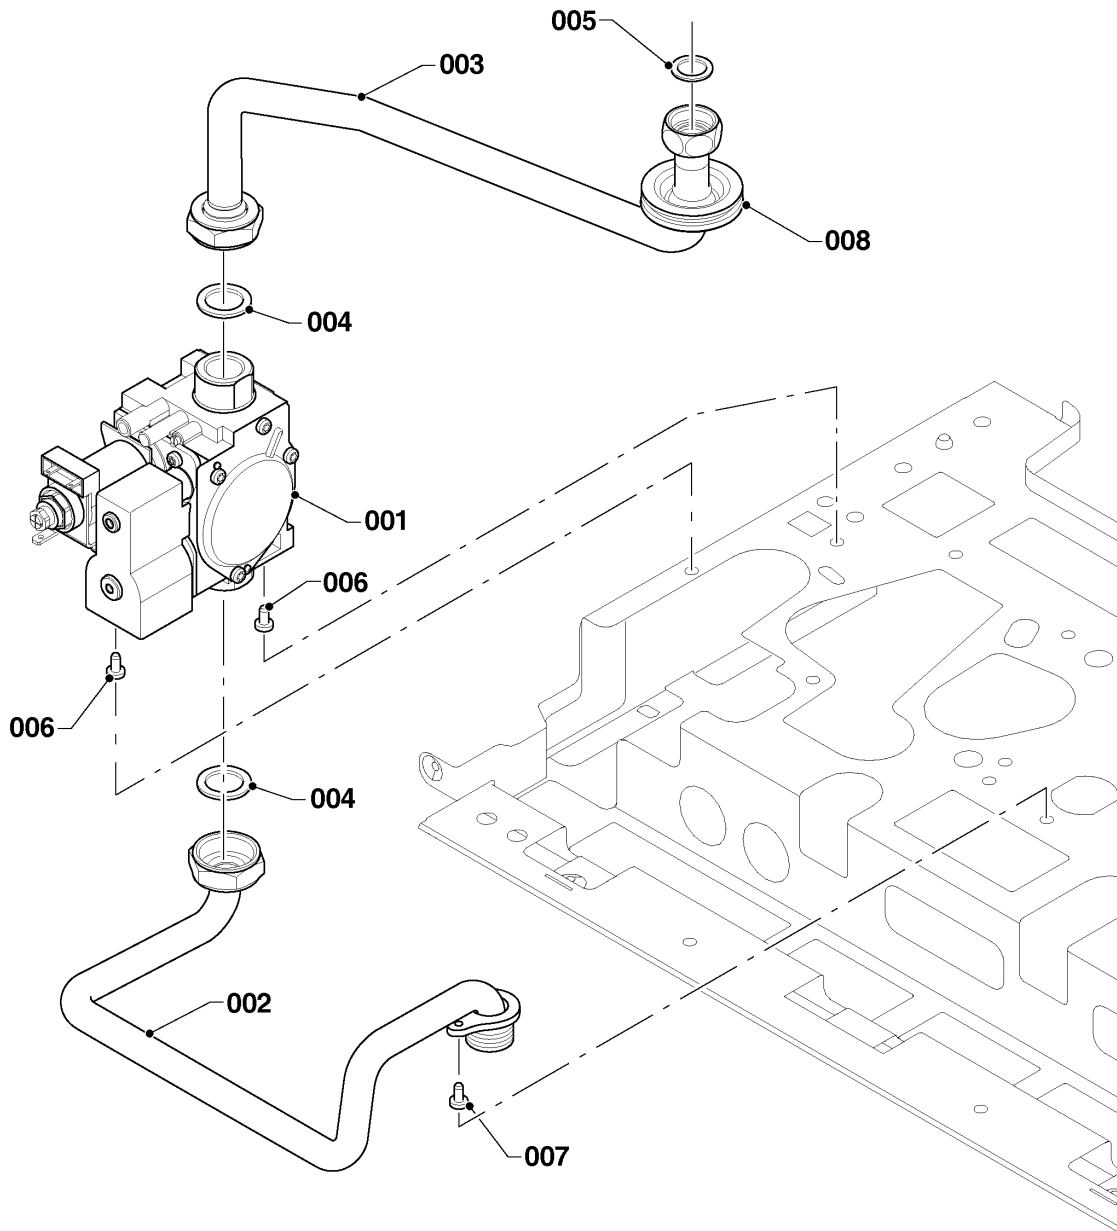

Wall-hung boilers (conventional flue combi)

25KOV20 Panther (H-RU)

02 - Gas section

02 - 0 - 02 - 06

Wall-hung boilers (conventional flue combi)

25KOV20 Panther (H-RU)

02 - Gas section

Pos.	Article	Description	Note
001	0020200660	Gas valve assembly	
002	0020200611	Gas pipe	with parts 004, 007
003	0020200615	Gas pipe	with parts 004, 005, 007
004	0020014193	Sealing ring, (x10)	
005	0020047034	Sealing ring, (x10)	
006	S5490600	Screw, (x50)	
007	0020175576	Screw, (x10)	
008	-	-	not for these appliances