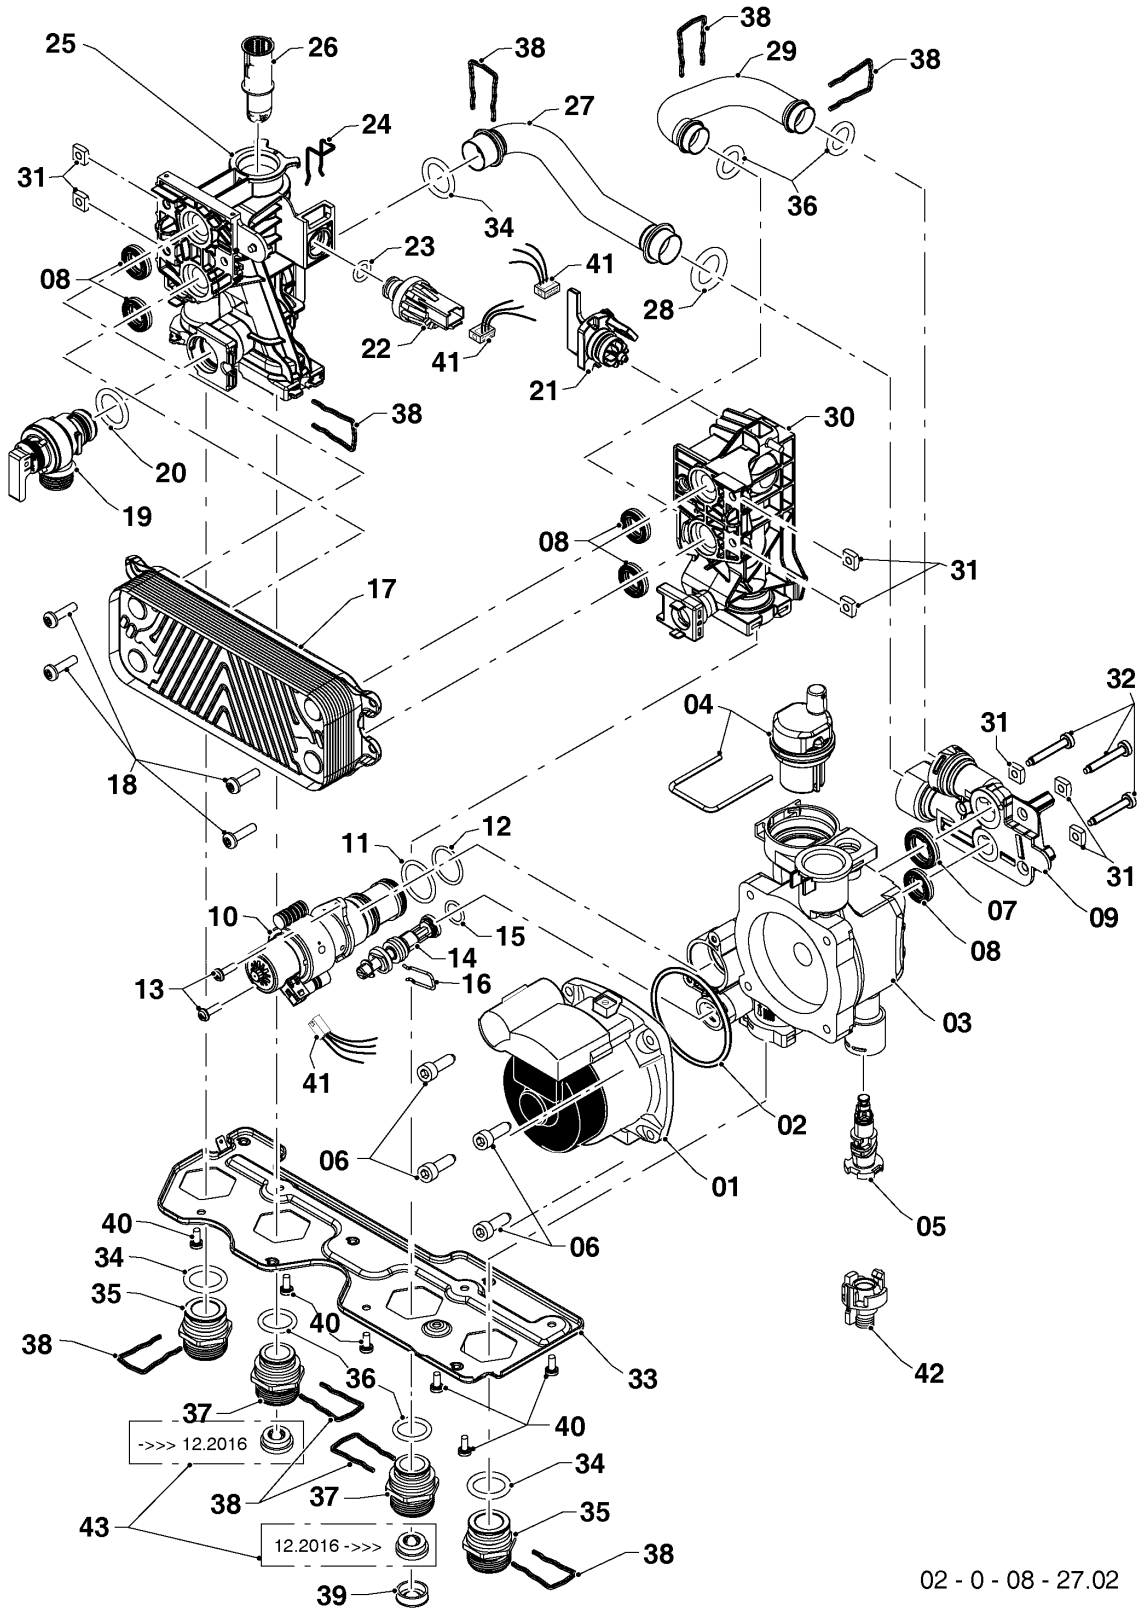

Wall-hung boilers (conventional flue combi)

25KOV20 Panther (H-RU)

08a - Hydraulic parts

02 - 0 - 08 - 27.02

Wall-hung boilers (conventional flue combi)

25KOV20 Panther (H-RU)

08a - Hydraulic parts

Pos.	Article	Description	Note
01	0020197548	Pump motor	25KOV20 Panther (H-RU), supplied with pos.06, it`s necessary to order also sealing ring (pos.02)
02	0020221829	O-ring	
03	0020207137	Housing, pump R-DIN	with parts 02,04,05,06,07,08,11,12,13,15,16, 31,32,34,38
04	S1024500	Automatic de-aerator	
05	0020207138	Tap drain piece R-DIN	
06	0020207139	Screw, pump (x4)	
07	0020014182	Gasket, type C, (x10)	
08	0020014166	Gasket, type C, (x10)	
09	0020197547	Hydroblock	with parts 07,08,28,31,32,36,38
10	0020097214	Diverter valve 3 way	with parts 11,12,13
11	0020097224	O-ring, (x10)	
12	0020097226	O-ring, (x10)	
13	0020097227	Screw, (x10)	
14	0020014169	Bypass	with parts 15, 16
15	0020014195	O-ring, (x10)	
16	0020047019	Clip, (x10)	
17	0020186152	Heat exchanger, 12 plates	25KOV20 Panther (H-RU), with parts 08,18
18	A000024274	Screw, M5x20 H/E plate, (x25)	
19	0020047005	Pressure relief valve, 3 bar	with parts 20,38
20	0020125448	O-ring, (x10)	
21	0020197555	Flow sensor	
22	0020079644	Sensor	with parts 23, 24
23	0020014177	O-ring, (x10)	
24	0020097197	Clip, (x10)	
25	0020186163	Hydroblock	supply with pos. 08, 18, 20, 23, 24, 26, 31, 34, 36, 38, 40
26	0020014178	Filter	
27	0020186168	Tube, by-pass	with parts 28,34,38
28	0020097187	O-ring, (x10)	
29	0020186167	Tube, pump-SHE	with parts 36,38