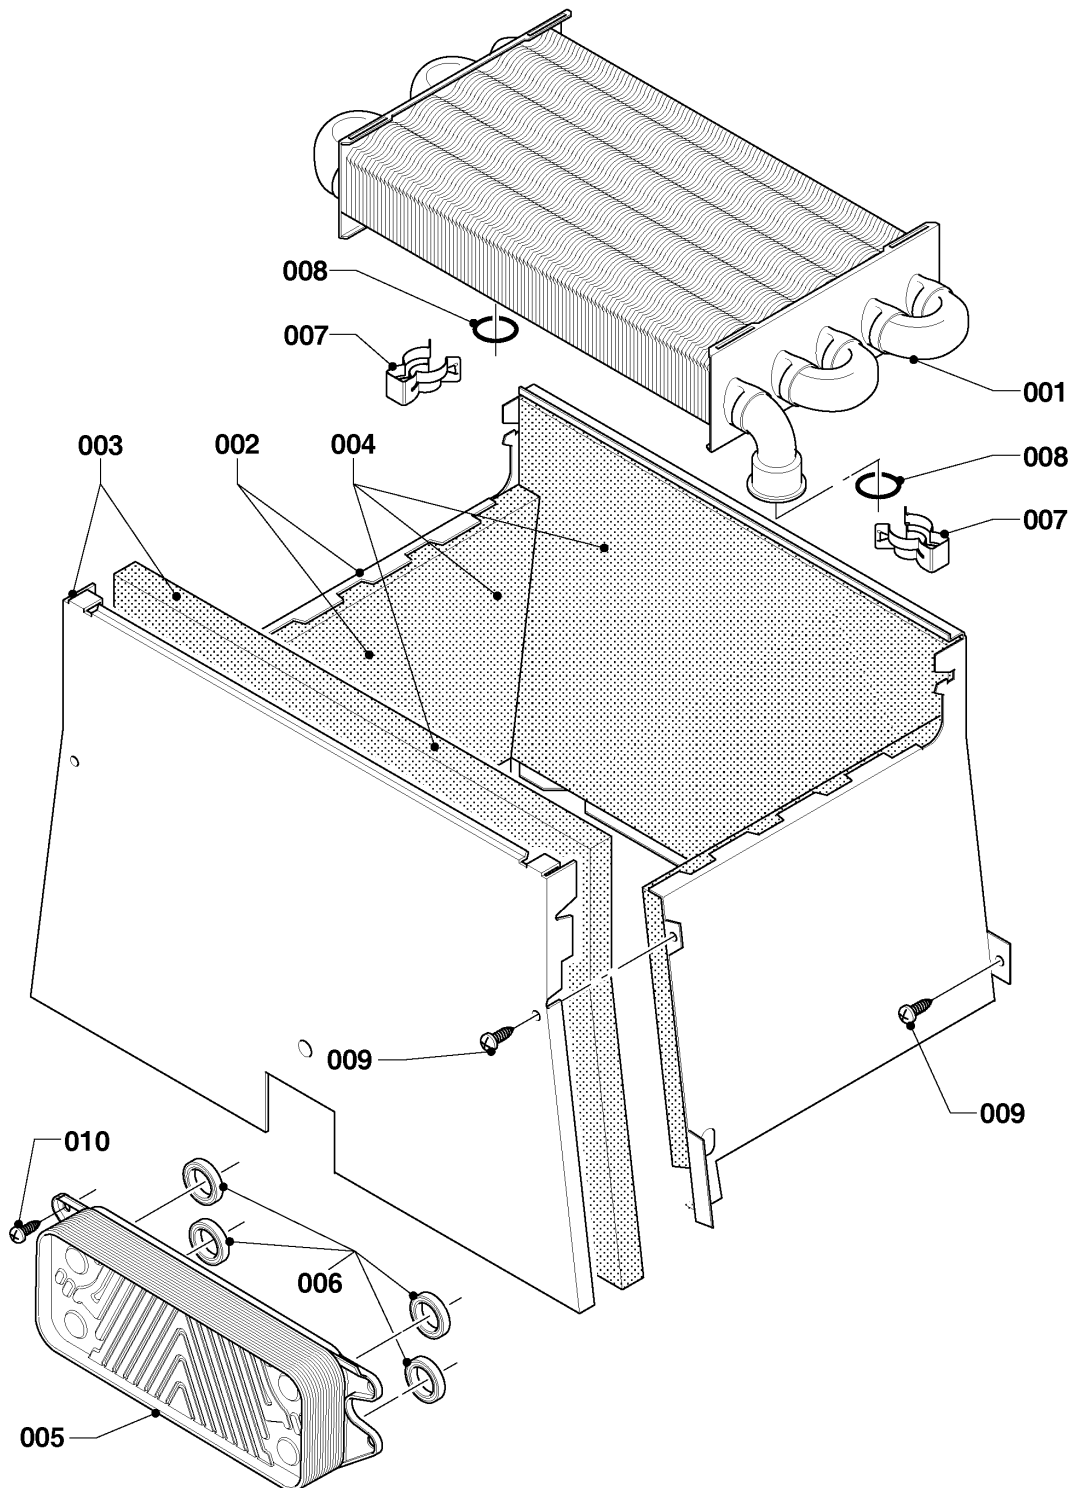

Wall-hung boilers (conventional flue combi)

25KOV20 Panther (H-RU)

06 - Heat exchanger

02 - 0 - 06 - 06

Wall-hung boilers (conventional flue combi)

25KOV20 Panther (H-RU)

06 - Heat exchanger

Pos.	Article	Description	Note
001	0020142418	Heat exchanger	25KOV20 Panther (H-RU), with parts 008
002	0020200581	Combustion chamber	25KOV20 Panther (H-RU), with parts 009
003	0020200673	Combustion chamber cover	25KOV20 Panther (H-RU), with parts 009
004	0020200578	Insulation (set)	25KOV20 Panther (H-RU)
005	0020186152	Heat exchanger, 12 plates	25KOV20 Panther (H-RU), with parts 006, 010
006	0020014166	Gasket, type C, (x10)	
007	0020018462	Clip, (x10)	
008	0020047026	O-ring, (x10)	
009	0020175576	Screw, (x10)	
010	A000024274	Screw, M5x20 H/E plate, (x25)