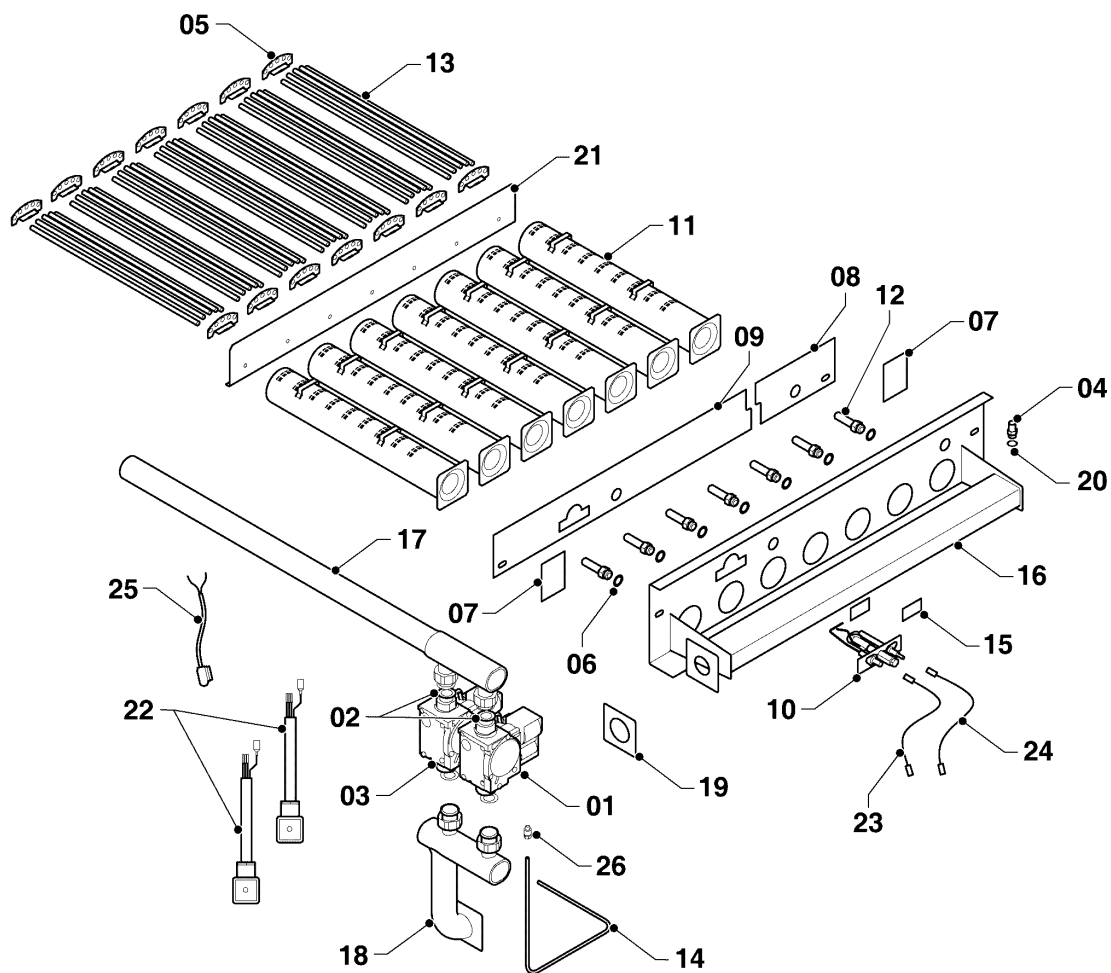

Floor standing cascade boilers

65KLOR12 Grizzly

02 - Gas section

03 - 0 - 02 - 00

Floor standing cascade boilers

65KLOR12 Grizzly

02 - Gas section

Pos.	Article	Description	Note
01	0020027679	Gas valve SIT 843 SIGMA G3/4	
02	0020027665	Sealing ring 24x15x2, (x10)	
03	0020027680	Gas valve SIT SIGMA 840.030	
04	0020033265	Pressure well	
05	0020033279	Holder 110	
06	0020033993	O'ring 16x12x1xCu flat (x10)	
07	0020035000	Insulation Standart 1	
08	0020044666	Insulation 8seg. Standard	65KLOR12 Grizzly
10	0020035010	Pilot burner, 446.1205.08	
11	0020044796	burner blade, Polidoro, NOX-3	
12	0020035012	Injector-burner-tube 2,7mm	
13	0020035013	Ceramic rod, 02.57 - 315mm, (x5)	
14	0020044621	Pilot burner tube 1	
14	0020035025	Pilot burner tube 2	
15	0020043192	Glass 0,5mm (35x20)	
16	-	-	65KLOR12 Grizzly, not available
17	0020044618	Tube-gas 2V	
18	0020044739	Tube-gas 30	
19	0020044622	Seal 60x60x2	
20	0020044760	Ring, Cu 15x9,8x1	
21	-	-	65KLOR12 Grizzly, not available
22	0020044633	Connector-0,65m	
23	0020044676	Wire - M095	
24	0020044677	Wire - VN100	
25	0020044704	Wire - M096	
26	0020044747	Screw	

Floor standing cascade boilers

65KLOR12 Grizzly

06 - Heat exchanger

03 - 0 - 06 - 00

Floor standing cascade boilers

65KLOR12 Grizzly

06 - Heat exchanger

Pos.	Article	Description	Note
01	0020044664	Tube-input HW 8seg.	65KLOR12 Grizzly
02	0020043946	Phial pocket, cpl.	
03	-	-	65KLOR12 Grizzly, not available
04	0020044637	Drum of boiler 8 el.	65KLOR12 Grizzly
05	0020044782	Valve, cpl. (non-return valve)	
06	0020044783	Flow pipe, cpl.	
07	0020044784	End section, left	
08	0020044785	End section, right	
09	0020044786	Central section	
10	0020044790	Nipple	
11	0020044806	Elbow, cpl.	
12	0020044838	Seal 70x70x2	
13	0020044927	Cleaning brush BNX	
14	-	-	not available
15	-	-	not available