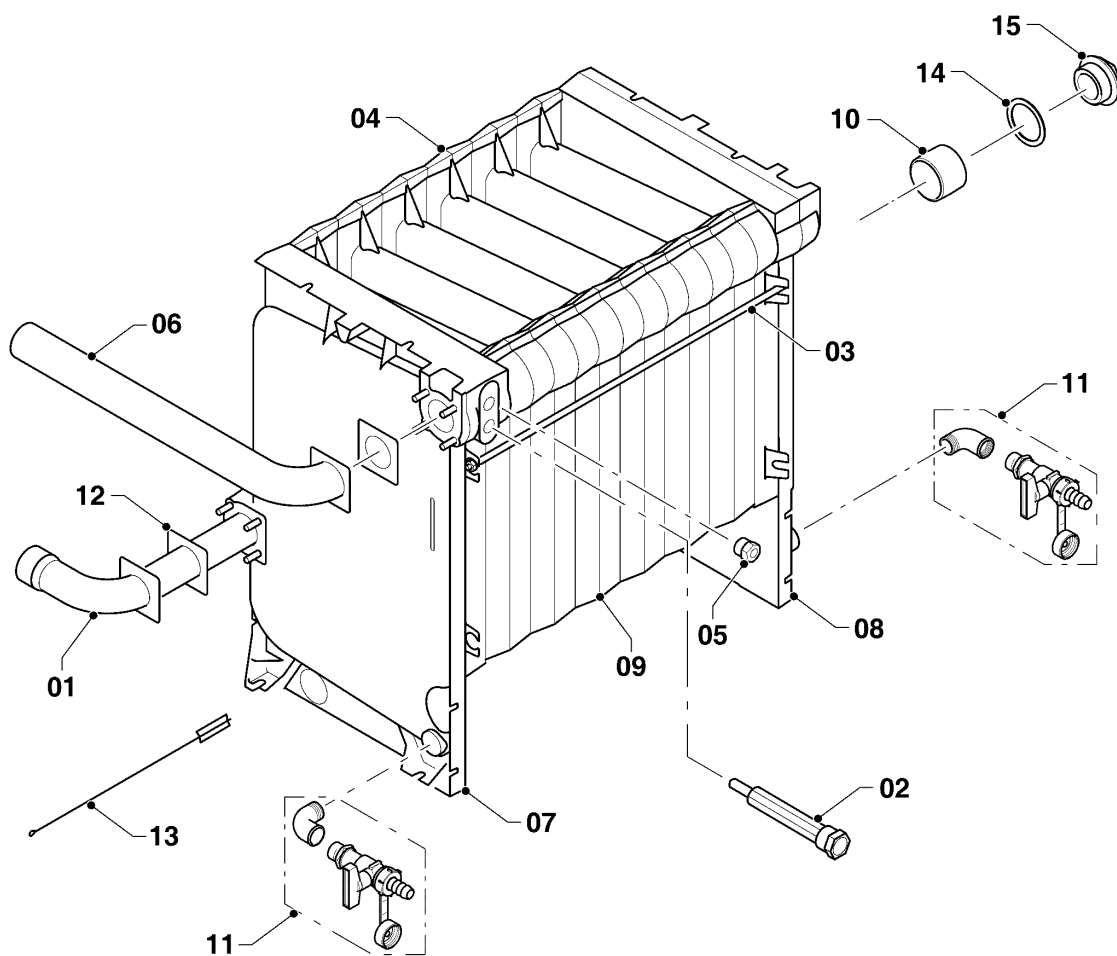

Floor standing cascade boilers

65KLOR12 Grizzly

02 - Gas section

03 - 0 - 02 - 00

Floor standing cascade boilers

65KLOR12 Grizzly

02 - Gas section

Pos.	Article	Description	Note
01	0020027679	Gas valve SIT 843 SIGMA G3/4	
02	0020027665	Sealing ring 24x15x2, (x10)	
03	0020027680	Gas valve SIT SIGMA 840.030	
04	0020033265	Pressure well	
05	0020033279	Holder 110	
06	0020033993	O'ring 16x12x1xCu flat (x10)	
07	0020035000	Insulation Standart 1	
08	0020044666	Insulation 8seg. Standard	65KLOR12 Grizzly
10	0020035010	Pilot burner, 446.1205.08	
11	0020044796	burner blade, Polidoro, NOX-3	
12	0020035012	Injector-burner-tube 2,7mm	
13	0020035013	Ceramic rod, 02.57 - 315mm, (x5)	
14	0020044621	Pilot burner tube 1	
14	0020035025	Pilot burner tube 2	
15	0020043192	Glass 0,5mm (35x20)	
16	-	-	65KLOR12 Grizzly, not available
17	0020044618	Tube-gas 2V	
18	0020044739	Tube-gas 30	
19	0020044622	Seal 60x60x2	
20	0020044760	Ring, Cu 15x9,8x1	
21	-	-	65KLOR12 Grizzly, not available
22	0020044633	Connector-0,65m	
23	0020044676	Wire - M095	
24	0020044677	Wire - VN100	
25	0020044704	Wire - M096	
26	0020044747	Screw	

Floor standing cascade boilers

65KLOR12 Grizzly

06 - Heat exchanger

03 - 0 - 06 - 00

Floor standing cascade boilers

65KLOR12 Grizzly

06 - Heat exchanger

Pos.	Article	Description	Note
01	0020044664	Tube-input HW 8seg.	65KLOR12 Grizzly
02	0020043946	Phial pocket, cpl.	
03	-	-	65KLOR12 Grizzly, not available
04	0020044637	Drum of boiler 8 el.	65KLOR12 Grizzly
05	0020044782	Valve, cpl. (non-return valve)	
06	0020044783	Flow pipe, cpl.	
07	0020044784	End section, left	
08	0020044785	End section, right	
09	0020044786	Central section	
10	0020044790	Nipple	
11	0020044806	Elbow, cpl.	
12	0020044838	Seal 70x70x2	
13	0020044927	Cleaning brush BNX	
14	-	-	not available
15	-	-	not available