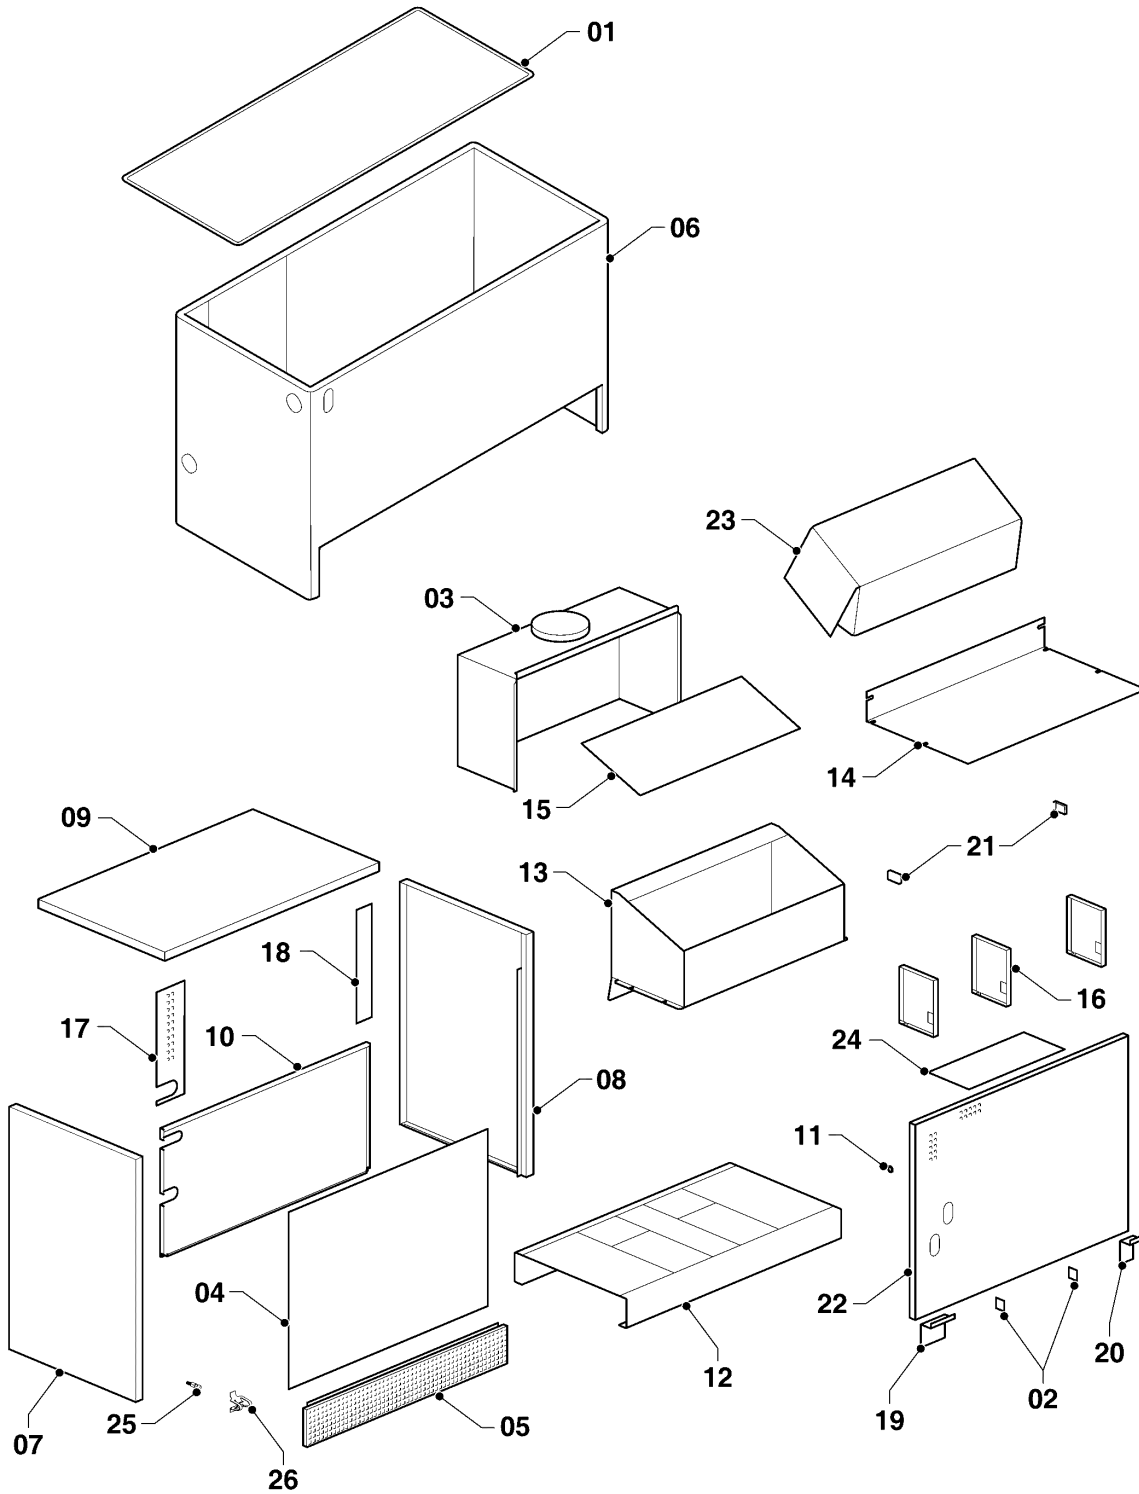

Floor standing cascade boilers

65KLOR12 Grizzly

07 - Casing parts

03 - 0 - 07 - 00

Floor standing cascade boilers

65KLOR12 Grizzly

07 - Casing parts

Pos.	Article	Description	Note
01	0020033482	Packing cord - self-stick	
02	0020033709	Blind flange to oper.panel	
03	0020044029	Back 8seg. draught diverter	65KLOR12 Grizzly
04	0020044654	8segmented front cover	65KLOR12 Grizzly
05	0020044650	8segmented perforated cover	65KLOR12 Grizzly
06	-	-	65KLOR12 Grizzly, not available
07	0020035255	Cover, side L 65-150KLO12 - SP	
08	0020035256	Cover, side R 65-150KLO12 - SP	
09	0020035280	Cover, top 65KLO12 - SP	65KLOR12 Grizzly
10	0020035329	Cover, back 65KLO - SP	65KLOR12 Grizzly
11	0020043200	Rubber grommet 13x1	
12	-	-	65KLOR12 Grizzly, not available
13	0020044028	Front 8segmented diverter	65KLOR12 Grizzly
14	0020044030	8segm. comb. chamber sheet	65KLOR12 Grizzly
15	0020044031	8segmented cover	65KLOR12 Grizzly
16	0020044598	El. board beam	
17	0020044600	Terminative sheet L	
18	0020044601	Terminative sheet, R	
19	0020044602	Cover insulation L	
20	0020044603	Cover insulation R	
21	0020044604	Holder of insulation cover	
22	0020044648	8seg. cover insulation	65KLOR12 Grizzly
23	-	-	65KLOR12 Grizzly, not available
24	0020044645	Electroboard cover	
25	0020033554	Screw - M4	
26	0020033555	Clamping spring 16 mm