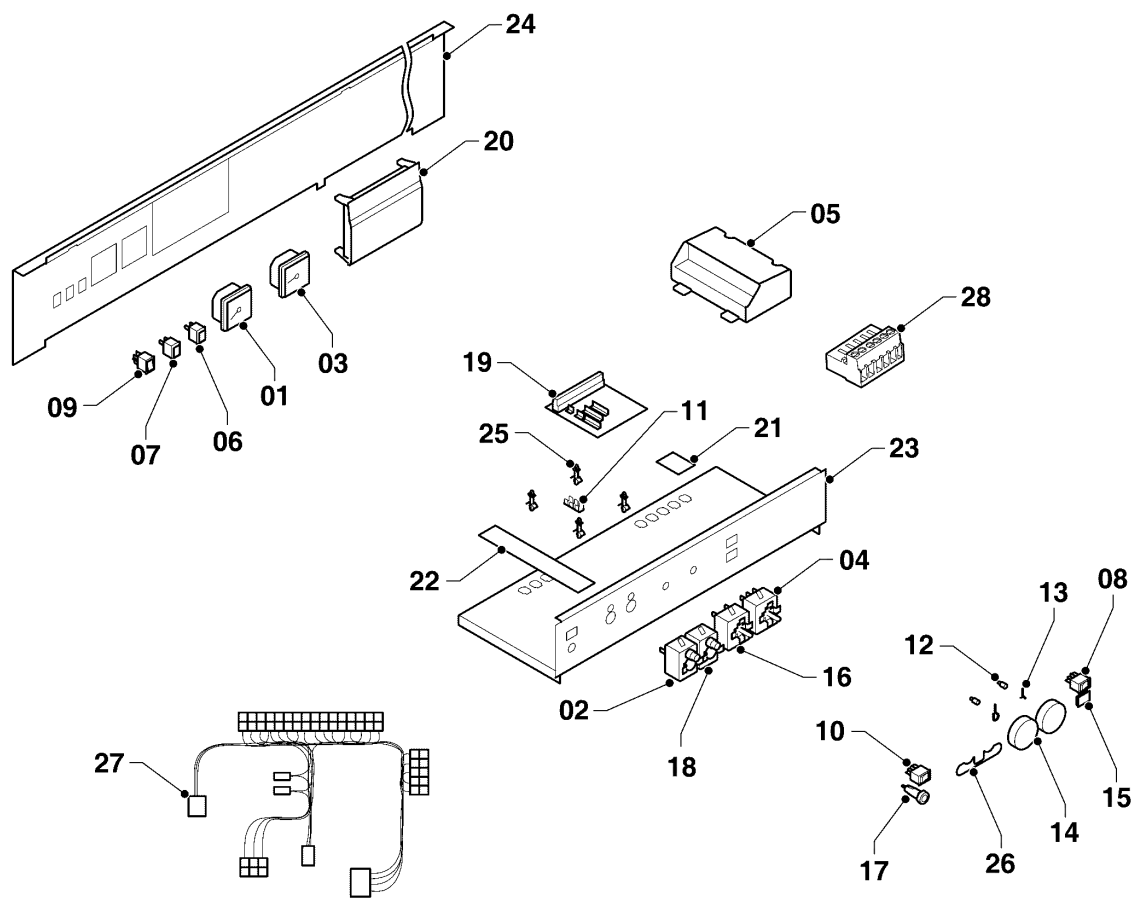

Floor standing cascade boilers

65KLOR12 Grizzly

12 - Control box

03 - 0 - 12 - 00

Floor standing cascade boilers

65KLOR12 Grizzly

12 - Control box

Pos.	Article	Description	Note
01	0020025279	Thermometer - white	
02	0020025286	Safety switch	
03	0020027570	Manometer without logo - white	
04	0020027673	Thermostat 3 cont. slow IMIT	
05	0020027677	Auto ign. control S4960B1055B	
06	0020033182	Glim lamp - orange H8580AB	
07	0020033183	Glim lamp - red	
08	0020033228	Switch - Summer/Winter	
09	0020033231	Switch green,small	
10	0020033236	Reset switch - 1 pole	
11	0020033239	Counterpart 6 poles - 6,3mm	
12	0020033444	Limit screw TG	
13	0020033445	Limiting spring TG	
14	0020033454	Control knob - D	
15	0020033911	Blind flange PLO v.13	
16	0020034952	Thermostat slow IMIT	
17	0020034991	Line fuse casing,5x20 T0341 RD	
18	0020035007	Thermostat TG 400 40-60 C	
19	0020035009	Printed circuit board GRYZZLY	
19	0020035036	Printed circuit board KLO12	
20	0020043095	Blind flange	
21	0020043416	Terminal board insul. B100M	
22	0020043708	Terminal board pad	
23	0020044599	Electroboard	
24	-	-	65KLOR12 Grizzly, not available
25	0020044646	Plastic distance spacer	
26	0020044761	Thermostats cover	
27	0020044631	Wire-set 85KLO12	
28	0020044705	Connector PA256/7.62/6POLI HO