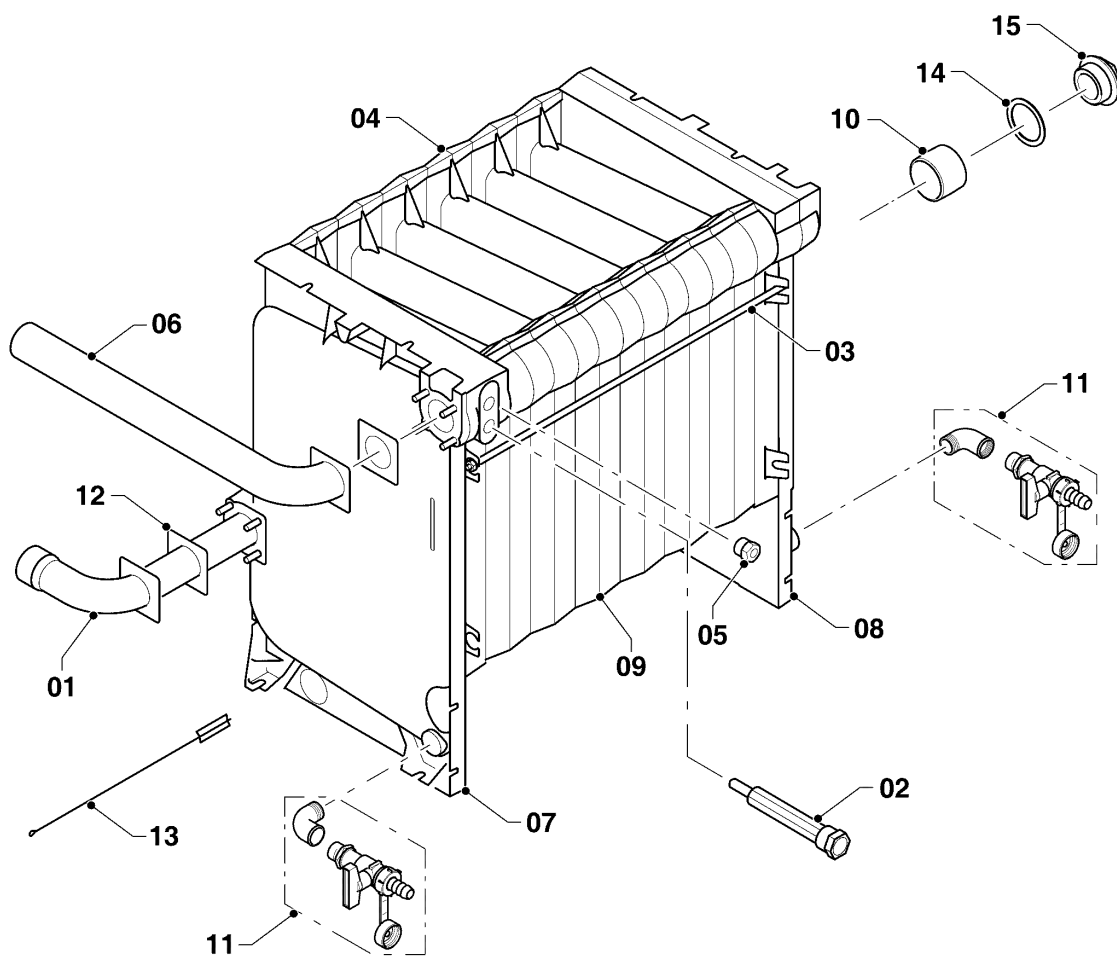

Floor standing cascade boilers

130KLOR12 Grizzly

02 - Gas section

03 - 0 - 02 - 01

Floor standing cascade boilers

130KLOR12 Grizzly

02 - Gas section

Pos.	Article	Description	Note
01	0020044788	Gas Valve, VR432PE5011	
02	0020075556	O-ring, gas section, (x10)	
03	0020049312	Cable for gas valve class A	from P.No. 5000
04	0020033265	Pressure well	
05	0020033279	Holder 110	
06	0020033993	O'ring 16x12x1xCu flat (x10)	
07	0020035000	Insulation Standart 1	
08	0020035071	Insulation 15seg. S2	130KLOR12 Grizzly
09	0020035026	Insulation Standard 2	
10	0020035010	Pilot burner, 446.1205.08	
11	0020044796	burner blade, Polidoro, NOX-3	
12	0020035012	Injector-burner-tube 2,7mm	
13	0020035013	Ceramic rod, 02.57 - 315mm, (x5)	
14	0020044621	Pilot burner tube 1	
14	0020035025	Pilot burner tube 2	
15	0020043192	Glass 0,5mm (35x20)	
16	-	-	130KLOR12 Grizzly, not available
17	0020043949	Gas pipe, cpl. up to 115 kW, NOx-3	
18	-	-	not available
19	0020044622	Seal 60x60x2	
20	0020044760	Ring, Cu 15x9,8x1	
21	-	-	130KLOR12 Grizzly, not available
22	0020044753	Wire - M098 (modulator)	
23	0020044676	Wire - M095	
24	0020044677	Wire - VN100	
25	0020044704	Wire - M096	
26	0020035008	Direct socket PHBR1K 4LLR	

Floor standing cascade boilers

130KLOR12 Grizzly

06 - Heat exchanger

03 - 0 - 06 - 00

Floor standing cascade boilers

130KLOR12 Grizzly

06 - Heat exchanger

Pos.	Article	Description	Note
01	-	-	130KLOR12 Grizzly, not available
02	0020043946	Phial pocket, cpl.	
03	-	-	130KLOR12 Grizzly, not available
04	0020044640	Drum of boiler 15 elements	130KLOR12 Grizzly
05	0020044782	Valve, cpl. (non-return valve)	
06	0020044783	Flow pipe, cpl.	
07	0020044784	End section, left	
08	0020044785	End section, right	
09	0020044786	Central section	
10	0020044790	Nipple	
11	0020044806	Elbow, cpl.	
12	0020044838	Seal 70x70x2	
13	0020044927	Cleaning brush BNX	
14	-	-	not available
15	-	-	not available