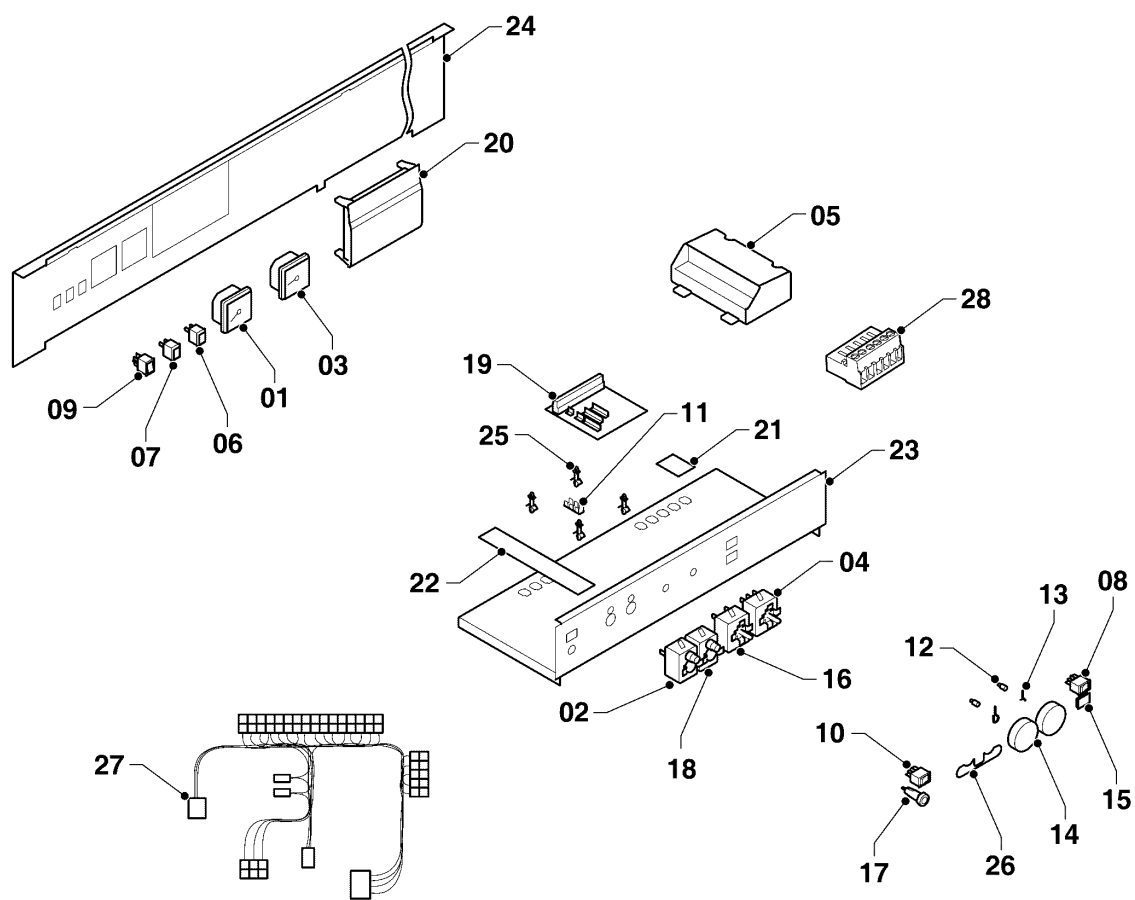

Floor standing cascade boilers

130KLOR12 Grizzly

12 - Control box

03 - 0 - 12 - 00

Floor standing cascade boilers

130KLOR12 Grizzly

12 - Control box

Pos.	Article	Description	Note
01	0020025279	Thermometer - white	
02	0020025286	Safety switch	
03	0020027570	Manometer without logo - white	
04	0020027673	Thermostat 3 cont. slow IMIT	
05	0020027677	Auto ign. control S4960B1055B	
06	0020033182	Glim lamp - orange H8580AB	
07	0020033183	Glim lamp - red	
08	0020033228	Switch - Summer/Winter	
09	0020033231	Switch green,small	
10	0020033236	Reset switch - 1 pole	
11	0020033239	Counterpart 6 poles - 6,3mm	
12	0020033444	Limit screw TG	
13	0020033445	Limiting spring TG	
14	0020033454	Control knob - D	
15	0020033911	Blind flange PLO v.13	
16	0020034952	Thermostat slow IMIT	
17	0020034991	Line fuse casing,5x20 T0341 RD	
18	0020035007	Thermostat TG 400 40-60 C	
19	0020035009	Printed circuit board GRYZZLY	
19	0020035036	Printed circuit board KLO12	
20	0020043095	Blind flange	
21	0020043416	Terminal board insul. B100M	
22	0020043708	Terminal board pad	
23	0020044599	Electroboard	
24	-	-	130KLOR12 Grizzly, not available
25	0020044646	Plastic distance spacer	
26	0020044761	Thermostats cover	
27	0020044631	Wire-set 85KLO12	
28	0020044705	Connector PA256/7.62/6POLI HO