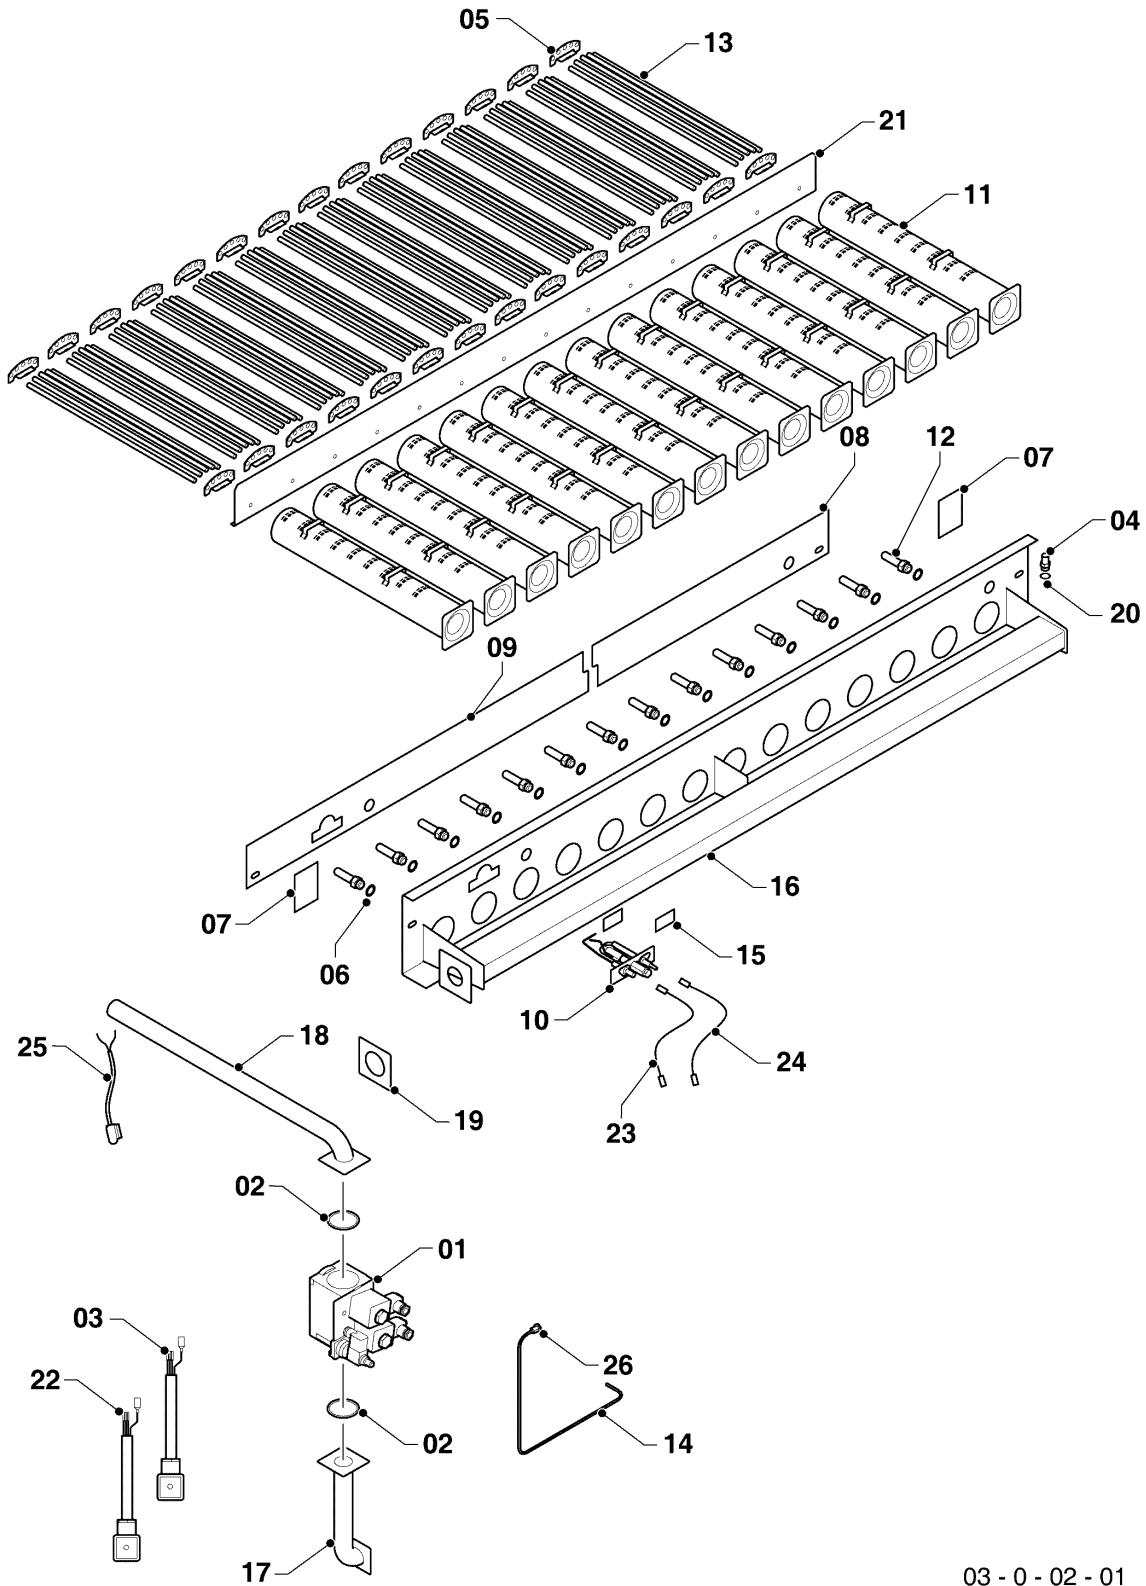

Floor standing cascade boilers

130KLOR12 Grizzly

02 - Gas section

03 - 0 - 02 - 01

Floor standing cascade boilers

130KLOR12 Grizzly

02 - Gas section

Pos.	Article	Description	Note
01	0020044788	Gas Valve, VR432PE5011	
02	0020075556	O-ring, gas section, (x10)	
03	0020049312	Cable for gas valve class A	from P.No. 5000
04	0020033265	Pressure well	
05	0020033279	Holder 110	
06	0020033993	O'ring 16x12x1xCu flat (x10)	
07	0020035000	Insulation Standart 1	
08	0020035071	Insulation 15seg. S2	130KLOR12 Grizzly
09	0020035026	Insulation Standard 2	
10	0020035010	Pilot burner, 446.1205.08	
11	0020044796	burner blade, Polidoro, NOX-3	
12	0020035012	Injector-burner-tube 2,7mm	
13	0020035013	Ceramic rod, 02.57 - 315mm, (x5)	
14	0020044621	Pilot burner tube 1	
14	0020035025	Pilot burner tube 2	
15	0020043192	Glass 0,5mm (35x20)	
16	-	-	130KLOR12 Grizzly, not available
17	0020043949	Gas pipe, cpl. up to 115 kW, NOx-3	
18	-	-	not available
19	0020044622	Seal 60x60x2	
20	0020044760	Ring, Cu 15x9,8x1	
21	-	-	130KLOR12 Grizzly, not available
22	0020044753	Wire - M098 (modulator)	
23	0020044676	Wire - M095	
24	0020044677	Wire - VN100	
25	0020044704	Wire - M096	
26	0020035008	Direct socket PHBR1K 4LLR	

Floor standing cascade boilers

130KLOR12 Grizzly

06 - Heat exchanger

03 - 0 - 06 - 00

Floor standing cascade boilers

130KLOR12 Grizzly

06 - Heat exchanger

Pos.	Article	Description	Note
01	-	-	130KLOR12 Grizzly, not available
02	0020043946	Phial pocket, cpl.	
03	-	-	130KLOR12 Grizzly, not available
04	0020044640	Drum of boiler 15 elements	130KLOR12 Grizzly
05	0020044782	Valve, cpl. (non-return valve)	
06	0020044783	Flow pipe, cpl.	
07	0020044784	End section, left	
08	0020044785	End section, right	
09	0020044786	Central section	
10	0020044790	Nipple	
11	0020044806	Elbow, cpl.	
12	0020044838	Seal 70x70x2	
13	0020044927	Cleaning brush BNX	
14	-	-	not available
15	-	-	not available