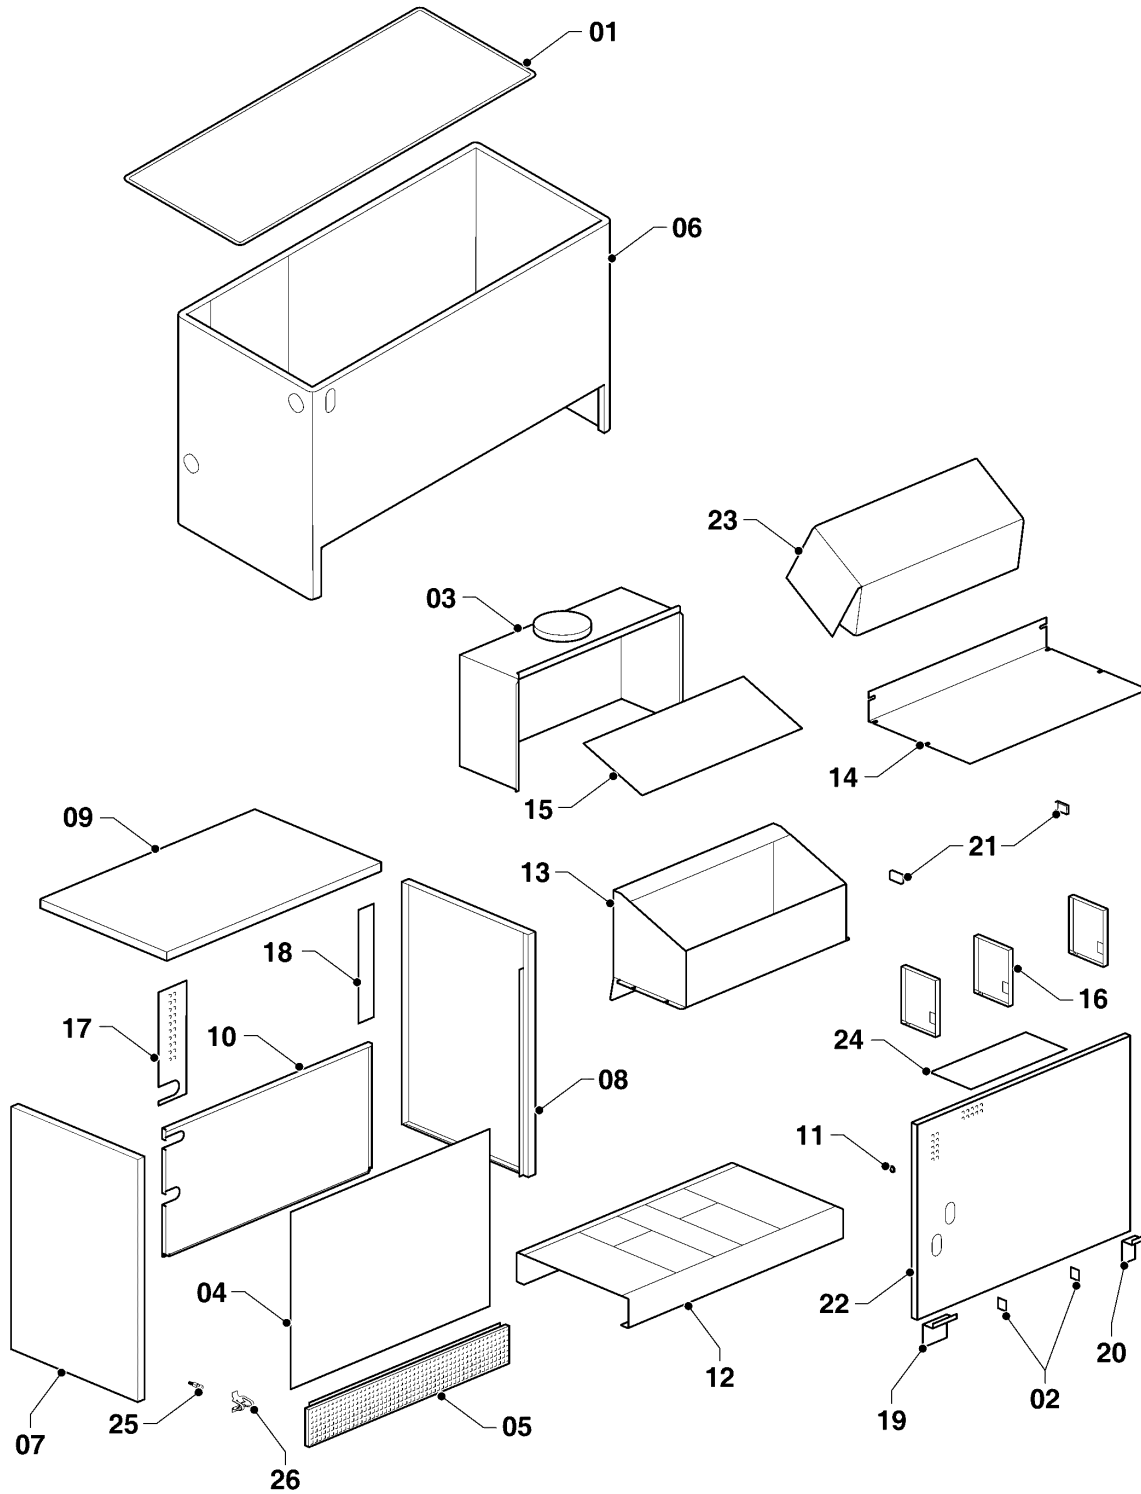

Floor standing cascade boilers

130KLOR12 Grizzly

07 - Casing parts

03 - 0 - 07 - 00

Floor standing cascade boilers

130KLOR12 Grizzly

07 - Casing parts

Pos.	Article	Description	Note
01	0020033482	Packing cord - self-stick	
02	0020033709	Blind flange to oper.panel	
03	0020044721	Back 15seg. diverter	130KLOR12 Grizzly
04	0020044714	Front cover 15segmented	130KLOR12 Grizzly
05	0020044709	15segmented perforated cover	130KLOR12 Grizzly
06	-	-	130KLOR12 Grizzly, not available
07	0020035255	Cover, side L 65-150KLO12 - SP	
08	0020035256	Cover, side R 65-150KLO12 - SP	
09	0020044903	Top cover-15seg.	130KLOR12 Grizzly
10	0020044715	15segmented back cover	130KLOR12 Grizzly
11	0020043200	Rubber grommet 13x1	
12	-	-	130KLOR12 Grizzly, not available
13	-	-	130KLOR12 Grizzly, not available
14	-	-	130KLOR12 Grizzly, not available
15	-	-	130KLOR12 Grizzly, not available
16	0020044598	El. board beam	
17	0020044600	Terminative sheet L	
18	0020044601	Terminative sheet, R	
19	0020044602	Cover insulation L	
20	0020044603	Cover insulation R	
21	0020044604	Holder of insulation cover	
22	-	-	130KLOR12 Grizzly, not available
23	-	-	130KLOR12 Grizzly, not available
24	0020044645	Electroboard cover	
25	0020033554	Screw - M4	
26	0020033555	Clamping spring 16 mm