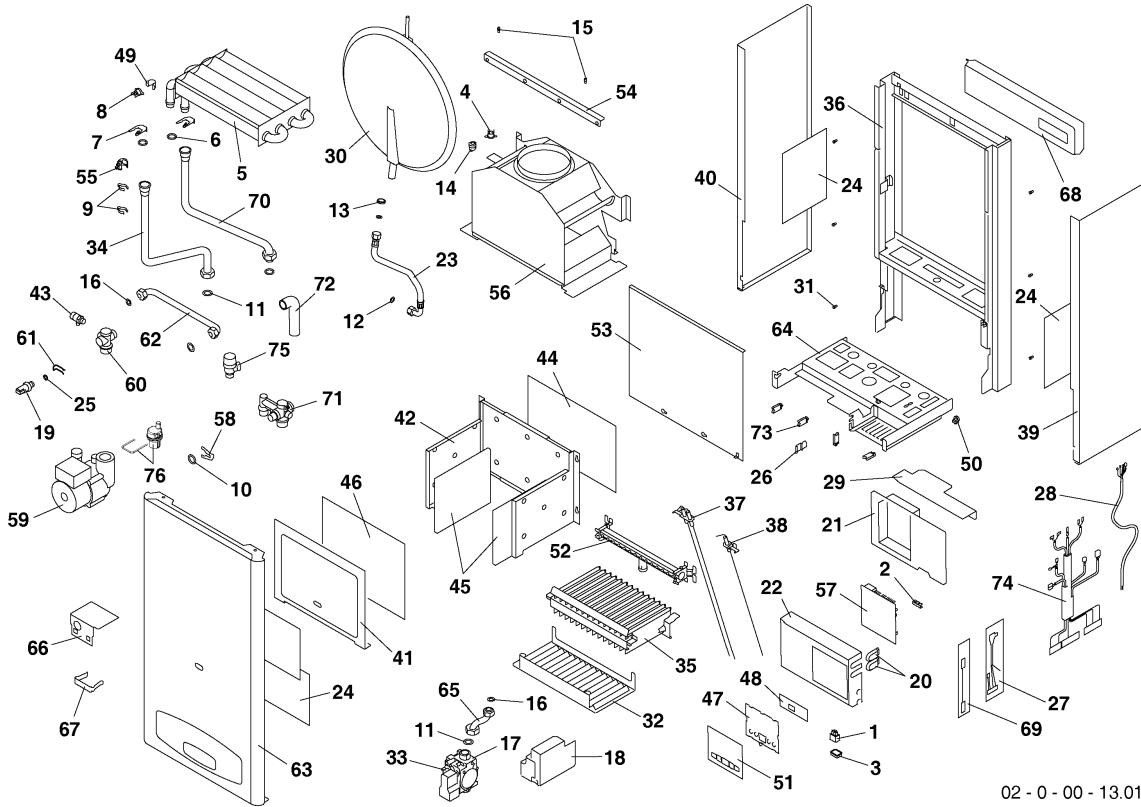

Wall-hung boilers (conventional flue system)

24KOO/17 PANTHER

00 - General view

02 - 0 - 00 - 13.01

Wall-hung boilers (conventional flue system)

24KOO/17 PANTHER

00 - General view

Pos.	Article	Description	Note
01	0020033233	Mains On/Off switch	
02	0020033239	Counterpart 6 poles - 6,3mm	
03	0020033241	Bubble of 1 pole switches	
04	0020027661	Thermostat bim. revers. 80 C	
05	0020025264	Heat exchanger	
06	0020043217	O-ring, (x10)	
07	0020033344	Clip for exchanger	
08	0020027575	Thermostat bim.non-revers.	
09	0020033452	Thermofuse holder-diam 18mm	
10	0020033467	O-Ring, 18x3,5, (x10)	
11	0020027665	Sealing ring 24x15x2, (x10)	
12	0020033473	Gasket, 15x8x2, (x10)	
13	0020033836	Nut 3/8 low	
14	0020033838	Plastic cable grommet	
15	0020033921	Limiting pin 70004250	
16	0020033932	Sealing ring, AFM 34 18x10x2, (x10)	
17	05641100	Gas valve G20/G30	
18	0020025300	El.ignition-chimn.537ABC-IP4 4	
19	S5720500	Pressure sensor	
20	0020034087	El. box grommet - divided	
21	0020034089	El. panel - back J	
22	0020034090	El. panel J	
23	0020034104	Hose arm. 3/8-3/8-elbow 30cm	
24	0020034106	Reflex foil -II	
25	0020034114	O-Ring, 14x9,5x2,5, (x10)	
26	0020034119	El. panel catch J	
27	0020027600	Wire, supply pump	
28	0020034155	Wire	
29	0020034164	El. panel reflector	
30	0020027611	Expansion vessel 5L-W	
31	0020034703	Delimitation stick - short