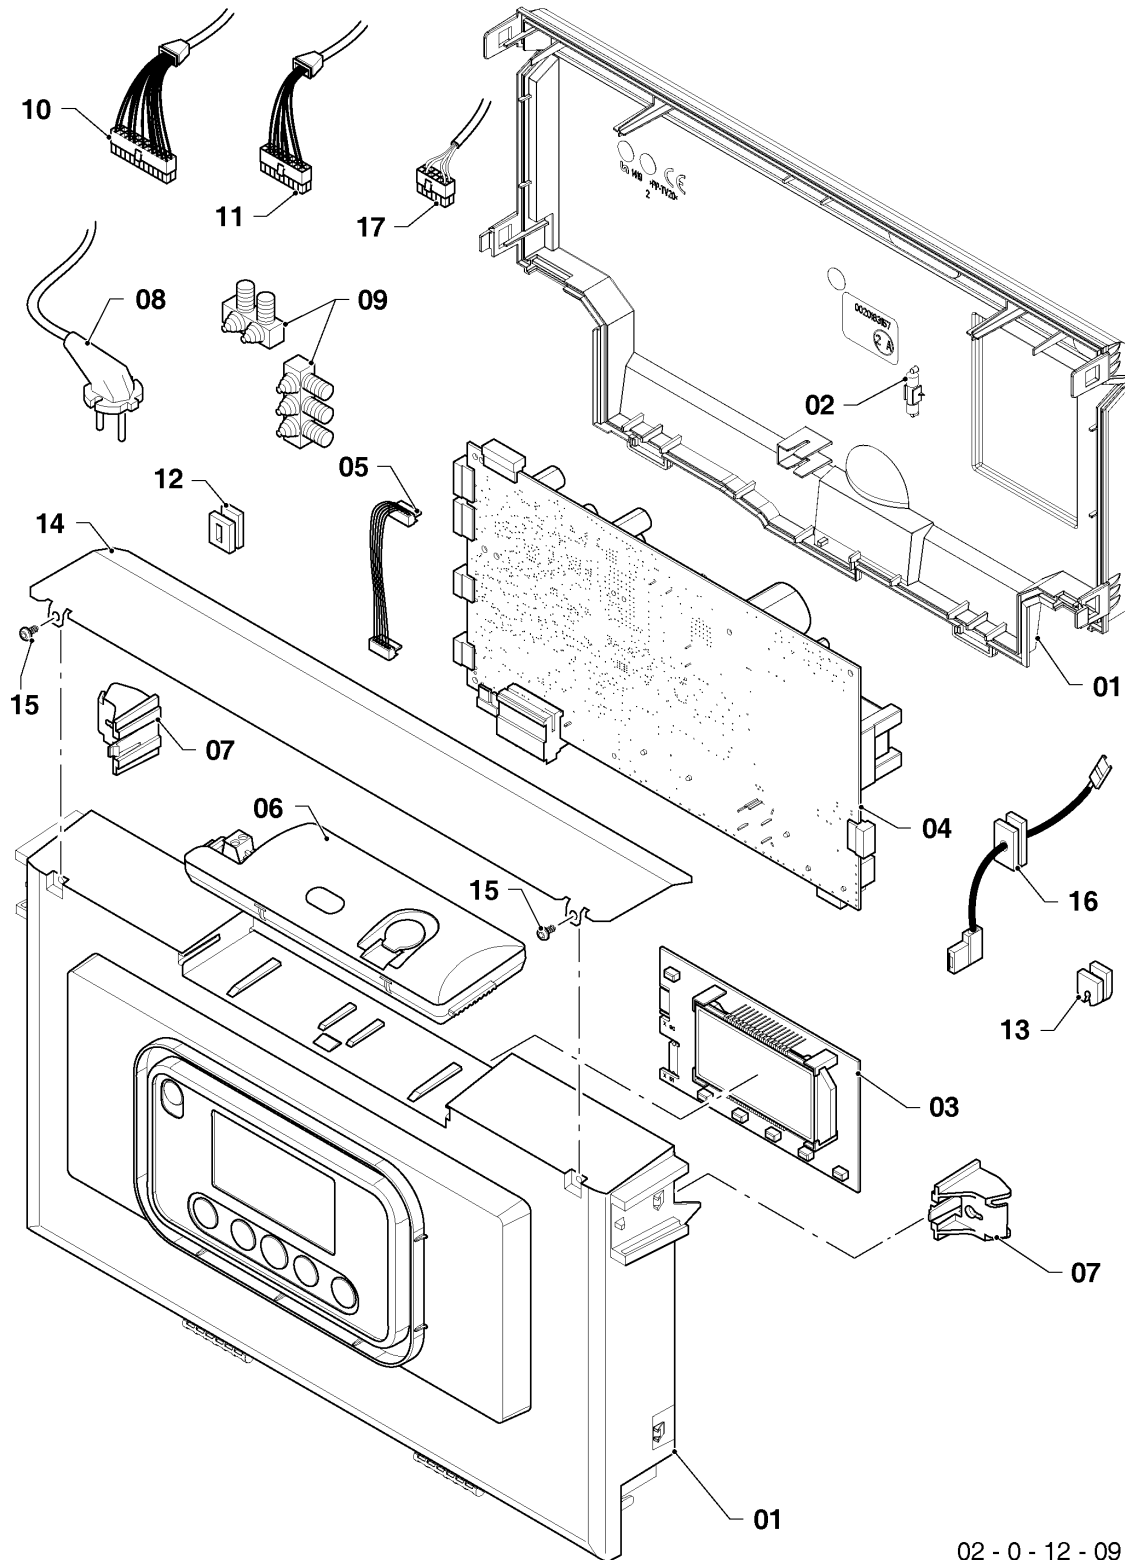

Wall-hung boilers (fan-assisted system)

12KTO20 Panther (H-RU)

12 - Control box

02 - 0 - 12 - 09

Wall-hung boilers (fan-assisted system)

12KTO20 Panther (H-RU)

12 - Control box

Pos.	Article	Description	Note
01	0020213176	Housing	12KTO20 Panther (H-RU), with part 002
02	0020079603	Fuse, 2,0 A T2H, (x10)	12KTO20 Panther (H-RU)
03	0020233682	Display	12KTO20 Panther (H-RU)
04	0020202572	PCB	12KTO20 Panther (H-RU), until serial number 211736001...including
05	0020084515	Cable tree (harness)	12KTO20 Panther (H-RU)
06	-	-	12KTO20 Panther (H-RU), not for these appliances
07	0020200631	Spacer	12KTO20 Panther (H-RU)
08	-	-	12KTO20 Panther (H-RU), not for these appliances
09	0020079417	Strain relief, kit	12KTO20 Panther (H-RU)
10	0020197553	Wiring harness	12KTO20 Panther (H-RU)
11	0020200650	Wiring harness	12KTO20 Panther (H-RU)
12	0020175568	Plug, (x5)	12KTO20 Panther (H-RU)
13	0020175566	Cable strain relief	12KTO20 Panther (H-RU)
14	-	-	12KTO20 Panther (H-RU), not for these appliances
15	-	-	12KTO20 Panther (H-RU), not for these appliances
16	0020200666	Cable	12KTO20 Panther (H-RU)
17	-	-	12KTO20 Panther (H-RU), not for these appliances