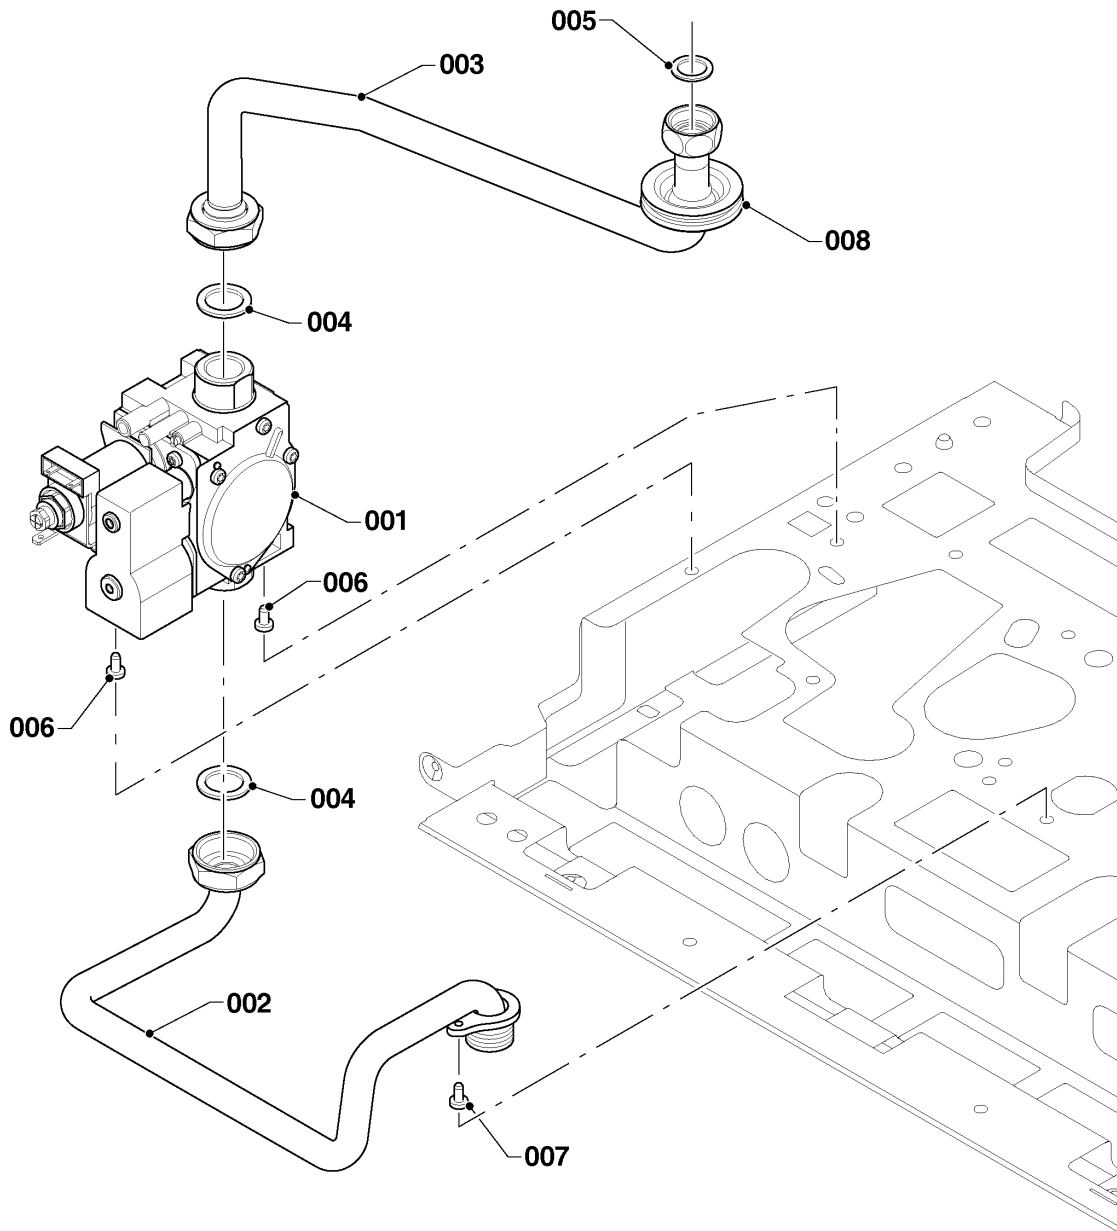

Wall-hung boilers (fan-assisted system)

12KTO20 Panther (H-RU)

02 - Gas section

02 - 0 - 02 - 06

Wall-hung boilers (fan-assisted system)

12KTO20 Panther (H-RU)

02 - Gas section

Pos.	Article	Description	Note
001	0020200660	Gas valve assembly	12KTO20 Panther (H-RU)
002	0020200611	Gas pipe	12KTO20 Panther (H-RU), with parts 004, 007
003	0020200609	Gas pipe	12KTO20 Panther (H-RU), with parts 004, 005, 007
004	0020014193	Sealing ring, (x10)	12KTO20 Panther (H-RU)
005	0020047034	Sealing ring, (x10)	12KTO20 Panther (H-RU)
006	S5490600	Screw, (x50)	12KTO20 Panther (H-RU)
007	0020175576	Screw, (x10)	12KTO20 Panther (H-RU)
008	0020014192	Gasket, red large	12KTO20 Panther (H-RU)

Wall-hung boilers (fan-assisted system)

12KTO20 Panther (H-RU)

04 - Burner

02 - 0 - 04 - 08

Wall-hung boilers (fan-assisted system)

12KTO20 Panther (H-RU)

04 - Burner

Pos.	Article	Description	Note
000	0020199915	Conversion kit, H -> PB (30mbar)	12KTO20 Panther (H-RU), not shown
001	0020200580	Burner chamber group 12kW	12KTO20 Panther (H-RU), with part 006
002	0020200605	Burner support 12kW H	12KTO20 Panther (H-RU), with parts 003, 007
003	0020047034	Sealing ring, (x10)	12KTO20 Panther (H-RU)
004	0020200638	Electrode	12KTO20 Panther (H-RU)
005	-	-	12KTO20 Panther (H-RU), not for these appliances
006	0020216992	Screw, (x10)	12KTO20 Panther (H-RU)
007	0020175576	Screw, (x10)	12KTO20 Panther (H-RU)
008	-	-	12KTO20 Panther (H-RU), not for these appliances
009	0020216993	Screw, (x10)	12KTO20 Panther (H-RU)