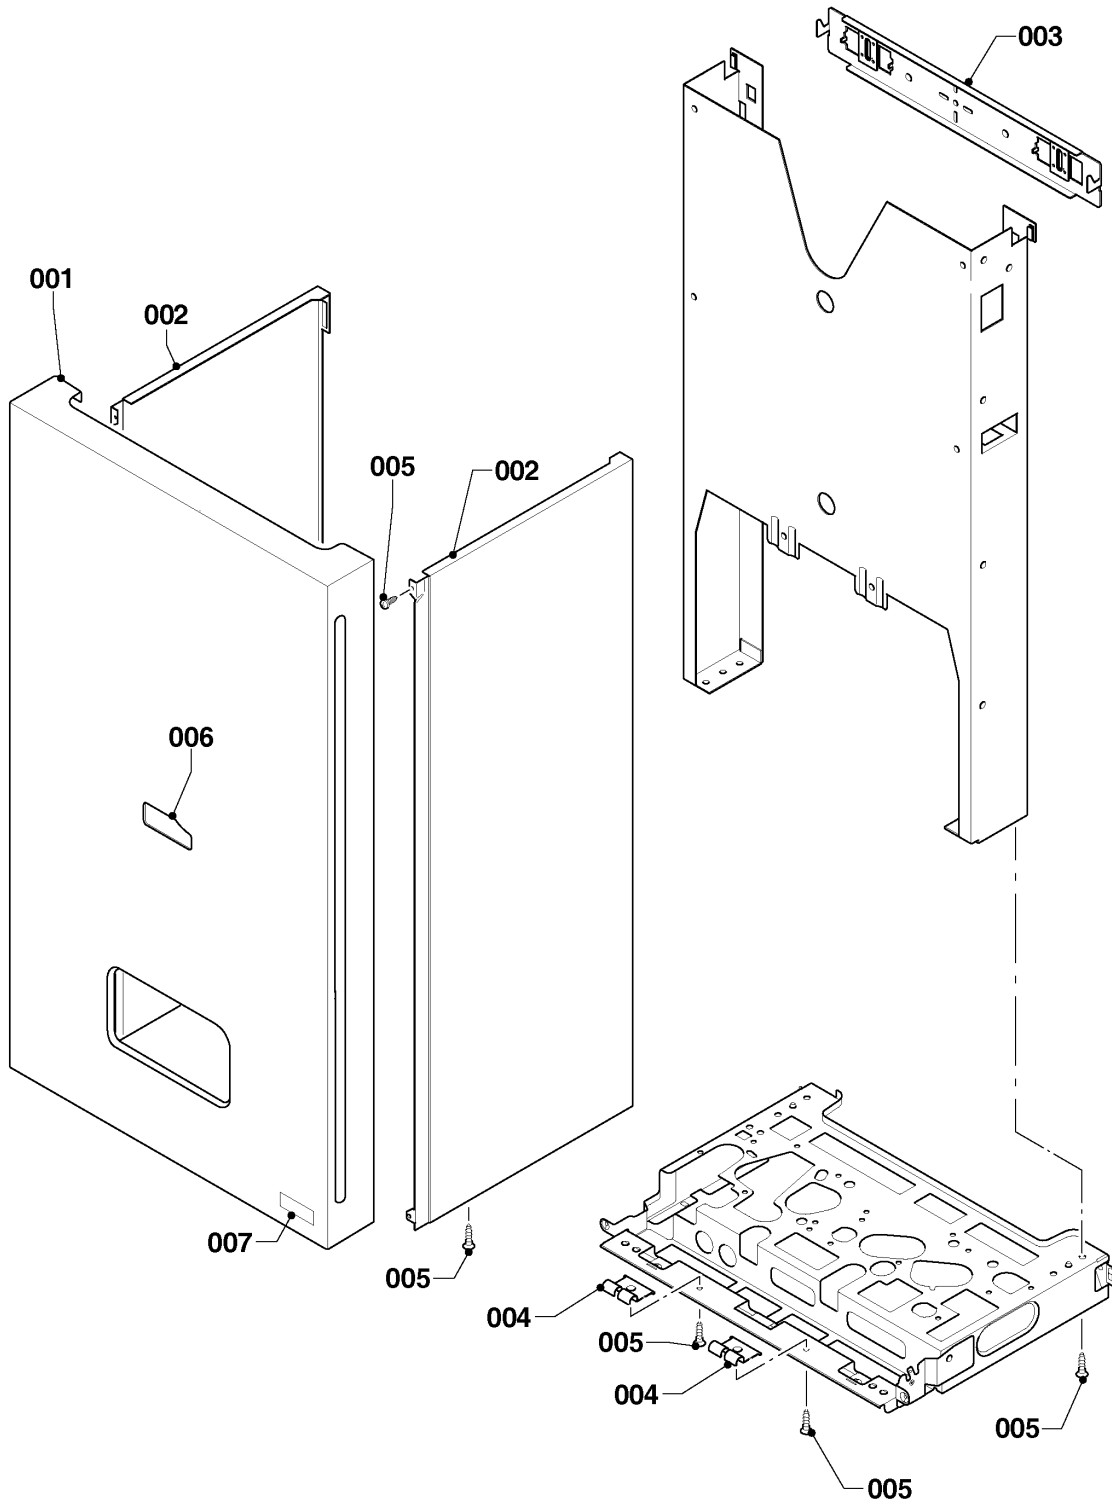

Wall-hung boilers (fan-assisted system)

12KTO20 Panther (H-RU)

07a - Casing parts

02 - 0 - 07 - 17

Wall-hung boilers (fan-assisted system)

12KTO20 Panther (H-RU)

07a - Casing parts

Pos.	Article	Description	Note
001	0020200616	Casing	12KTO20 Panther (H-RU), with part 005
002	0020200577	Side panel	12KTO20 Panther (H-RU), with part 005
003	0020216299	Support	12KTO20 Panther (H-RU)
004	0020175666	Support, (x2)	12KTO20 Panther (H-RU), with part 005
005	0020175576	Screw, (x10)	12KTO20 Panther (H-RU)
006	0020195632	Name badge	12KTO20 Panther (H-RU)
007	0020210130	Name badge	12KTO20 Panther (H-RU)