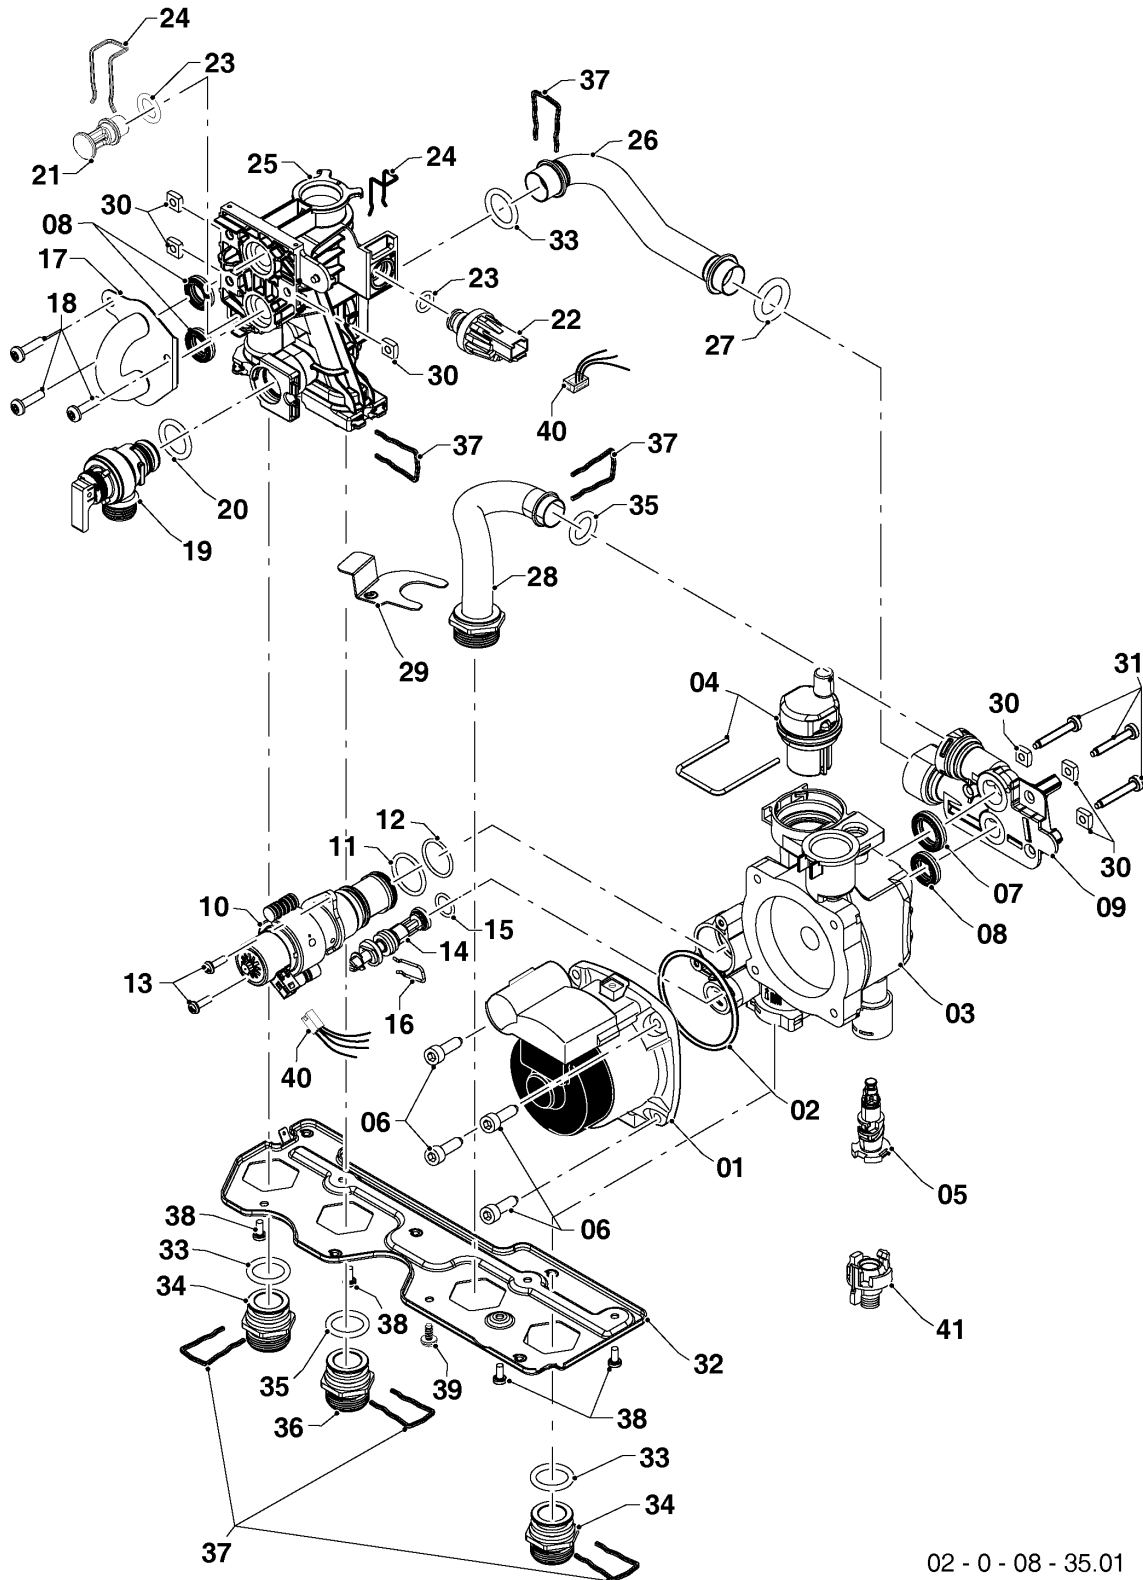

Wall-hung boilers (fan-assisted system)

12KTO20 Panther (H-RU)

08a - Hydraulic parts

02 - 0 - 08 - 35.01

Wall-hung boilers (fan-assisted system)

12KTO20 Panther (H-RU)

08a - Hydraulic parts

Pos.	Article	Description	Note
01	0020197549	Pump motor	12KTO20 Panther (H-RU), supplied with pos.06, it`s necessary to order also sealing ring (pos.02)
02	0020221829	O-ring	12KTO20 Panther (H-RU)
03	0020207137	Housing, pump R-DIN	12KTO20 Panther (H-RU), with parts 02,04,05,06,07,08,11,12,13,15,16,30,31,33,37
04	S1024500	Automatic de-aerator	12KTO20 Panther (H-RU)
05	0020207138	Tap drain piece R-DIN	12KTO20 Panther (H-RU)
06	0020207139	Screw, pump (x4)	12KTO20 Panther (H-RU)
07	0020014182	Gasket, type C, (x10)	12KTO20 Panther (H-RU)
08	0020014166	Gasket, type C, (x10)	12KTO20 Panther (H-RU)
09	0020197547	Hydroblock	12KTO20 Panther (H-RU), with parts 07,08,27,35,30,31,33,37
10	0020097214	Diverter valve 3 way	12KTO20 Panther (H-RU), with parts 11,12,13
11	0020097224	O-ring, (x10)	12KTO20 Panther (H-RU)
12	0020097226	O-ring, (x10)	12KTO20 Panther (H-RU)
13	0020097227	Screw, (x10)	12KTO20 Panther (H-RU)
14	0020014169	Bypass	12KTO20 Panther (H-RU), with parts 15,16
15	0020014195	O-ring, (x10)	12KTO20 Panther (H-RU)
16	0020047019	Clip, (x10)	12KTO20 Panther (H-RU)
17	0020186169	Tube, system outlet	12KTO20 Panther (H-RU), with parts 08,18,30
18	A000024274	Screw, M5x20 H/E plate, (x25)	12KTO20 Panther (H-RU)
19	0020047005	Pressure relief valve, 3 bar	12KTO20 Panther (H-RU), with parts 20,37
20	0020125448	O-ring, (x10)	12KTO20 Panther (H-RU)
21	0020098017	Plug	12KTO20 Panther (H-RU), with parts 23, 24
22	0020079644	Sensor	12KTO20 Panther (H-RU), with parts 23, 24
23	0020014177	O-ring, (x10)	12KTO20 Panther (H-RU)
24	0020097197	Clip, (x10)	12KTO20 Panther (H-RU)