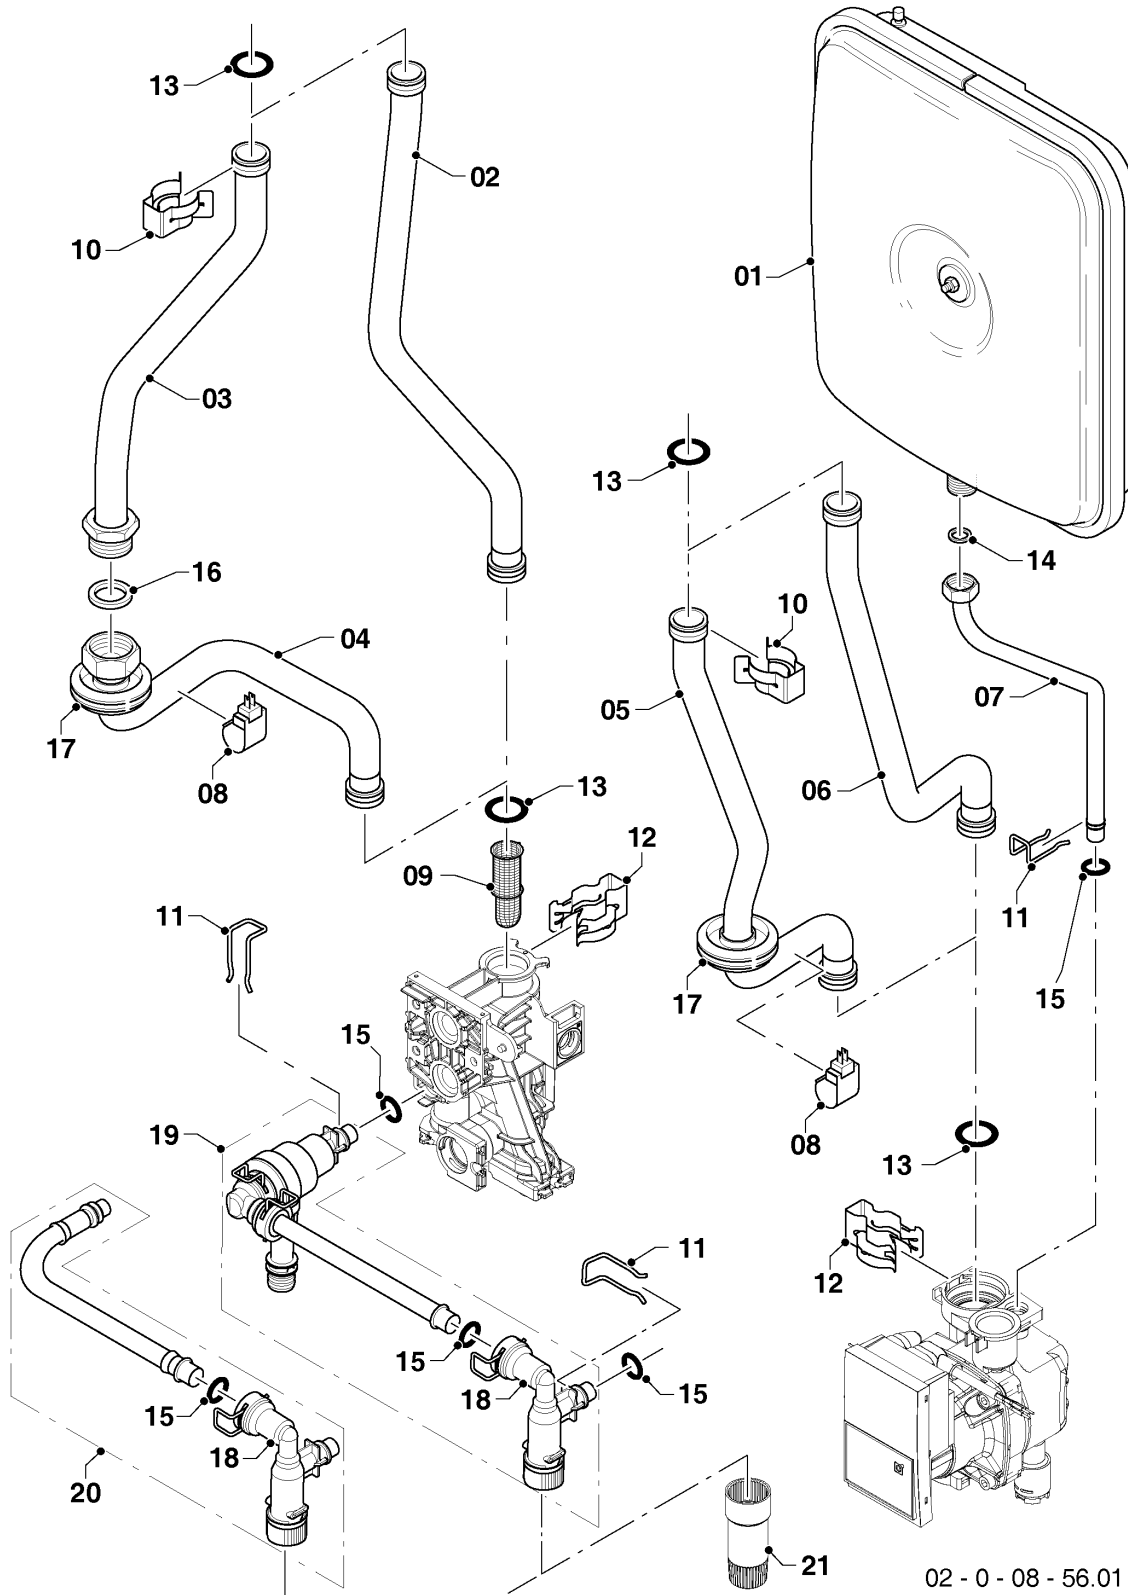

Wall-hung boilers (fan-assisted system)

12KTO20 Panther (H-RU)

08b - Hydraulic parts

Wall-hung boilers (fan-assisted system)

12KTO20 Panther (H-RU)

08b - Hydraulic parts

Pos.	Article	Description	Note
01	0020200681	Expansion vessel 10 ltr.	12KTO20 Panther (H-RU)
02	-	-	12KTO20 Panther (H-RU), not for these appliances
03	0020218972	Tube	12KTO20 Panther (H-RU), with parts 010,013,016
04	0020200641	Tube	12KTO20 Panther (H-RU), with parts 012,013,016
05	0020200625	Tube	12KTO20 Panther (H-RU), with parts 010,012,013
06	-	-	12KTO20 Panther (H-RU), not for these appliances
07	0020200618	Tube	12KTO20 Panther (H-RU), with parts 011,014,015
08	0020200599	Sensor, NTC 19mm	12KTO20 Panther (H-RU)
09	0020014178	Filter	12KTO20 Panther (H-RU), with parts 012, 013
10	0020018462	Clip, (x10)	12KTO20 Panther (H-RU)
11	0020097197	Clip, (x10)	12KTO20 Panther (H-RU)
12	0020039764	Clip	12KTO20 Panther (H-RU)
13	0020047026	O-ring, (x10)	12KTO20 Panther (H-RU)
14	0020211087	Gasket, (x10)	12KTO20 Panther (H-RU)
15	0020014177	O-ring, (x10)	12KTO20 Panther (H-RU)
16	0020014193	Sealing ring, (x10)	12KTO20 Panther (H-RU)
17	0020014192	Gasket, red large	12KTO20 Panther (H-RU)
18	-	-	12KTO20 Panther (H-RU), not for these appliances
19	-	-	12KTO20 Panther (H-RU), not for these appliances
20	-	-	12KTO20 Panther (H-RU), not for these appliances
21	-	-	12KTO20 Panther (H-RU), not for these appliances