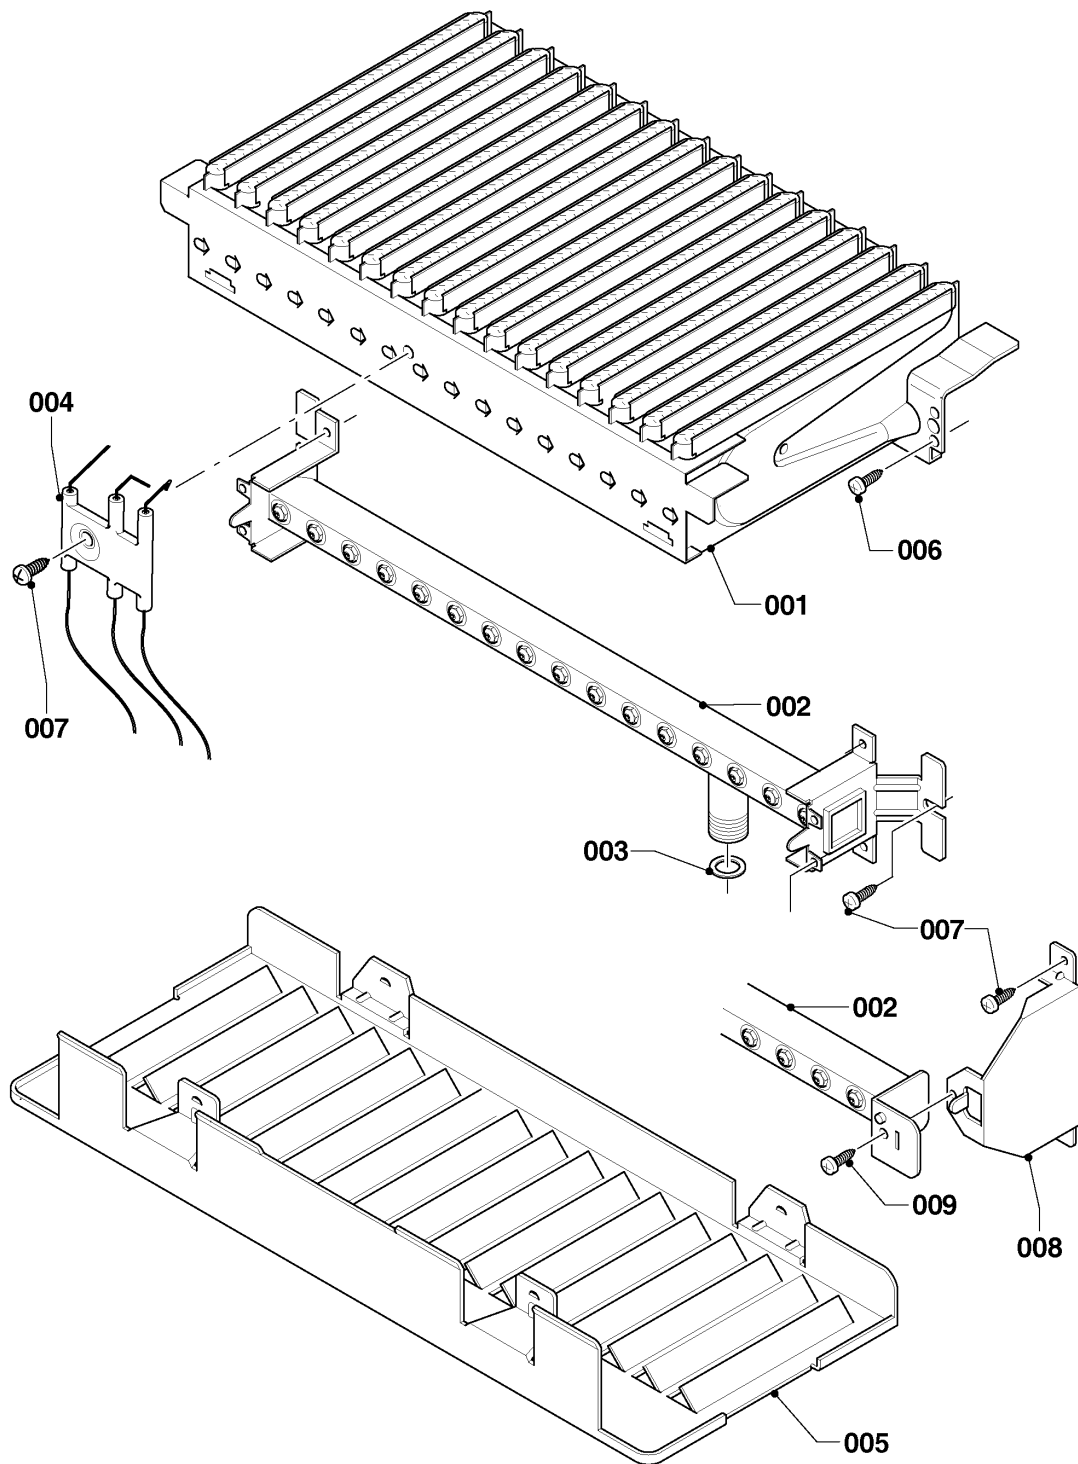

Wall-hung boilers (fan-assisted system)

12KTO20 Panther (H-RU)

02 - Gas section

02 - 0 - 02 - 06

Wall-hung boilers (fan-assisted system)

12KTO20 Panther (H-RU)

02 - Gas section

Pos.	Article	Description	Note
001	0020200660	Gas valve assembly	12KTO20 Panther (H-RU)
002	0020200611	Gas pipe	12KTO20 Panther (H-RU), with parts 004, 007
003	0020200609	Gas pipe	12KTO20 Panther (H-RU), with parts 004, 005, 007
004	0020014193	Sealing ring, (x10)	12KTO20 Panther (H-RU)
005	0020047034	Sealing ring, (x10)	12KTO20 Panther (H-RU)
006	S5490600	Screw, (x50)	12KTO20 Panther (H-RU)
007	0020175576	Screw, (x10)	12KTO20 Panther (H-RU)
008	0020014192	Gasket, red large	12KTO20 Panther (H-RU)

Wall-hung boilers (fan-assisted system)

12KTO20 Panther (H-RU)

04 - Burner

02 - 0 - 04 - 08

Wall-hung boilers (fan-assisted system)

12KTO20 Panther (H-RU)

04 - Burner

Pos.	Article	Description	Note
000	0020199915	Conversion kit, H -> PB (30mbar)	12KTO20 Panther (H-RU), not shown
001	0020200580	Burner chamber group 12kW	12KTO20 Panther (H-RU), with part 006
002	0020200605	Burner support 12kW H	12KTO20 Panther (H-RU), with parts 003, 007
003	0020047034	Sealing ring, (x10)	12KTO20 Panther (H-RU)
004	0020200638	Electrode	12KTO20 Panther (H-RU)
005	-	-	12KTO20 Panther (H-RU), not for these appliances
006	0020216992	Screw, (x10)	12KTO20 Panther (H-RU)
007	0020175576	Screw, (x10)	12KTO20 Panther (H-RU)
008	-	-	12KTO20 Panther (H-RU), not for these appliances
009	0020216993	Screw, (x10)	12KTO20 Panther (H-RU)