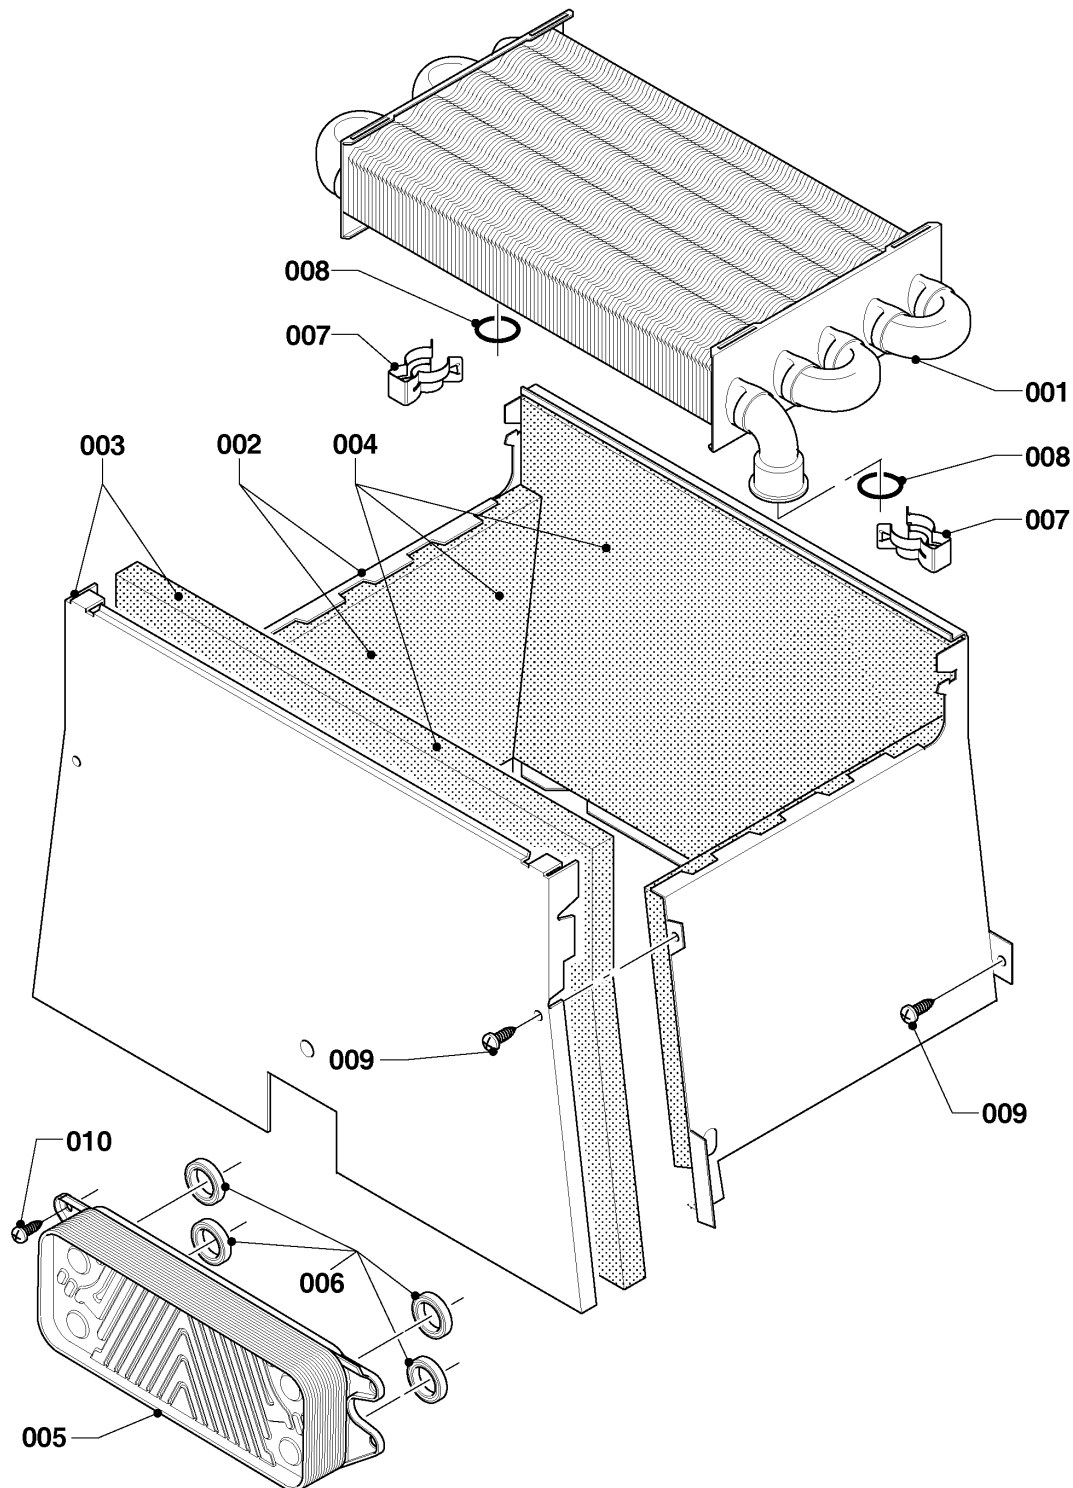

Wall-hung boilers (fan-assisted system)

12KTO20 Panther (H-RU)

06 - Heat exchanger

02 - 0 - 06 - 06

Wall-hung boilers (fan-assisted system)

12KTO20 Panther (H-RU)

06 - Heat exchanger

Pos.	Article	Description	Note
001	0020142414	Heat exchanger	12KTO20 Panther (H-RU), with parts 007, 008
002	0020125285	Combustion chamber rear plate	12KTO20 Panther (H-RU), with part 009
003	0020098005	Combustion chamber, cover 20kW	12KTO20 Panther (H-RU), with part 009
004	0020149448	Insulation (Set)	12KTO20 Panther (H-RU)
005	-	-	12KTO20 Panther (H-RU), not for these appliances
006	-	-	12KTO20 Panther (H-RU), not for these appliances
007	0020018462	Clip, (x10)	12KTO20 Panther (H-RU)
008	0020047026	O-ring, (x10)	12KTO20 Panther (H-RU)
009	0020175576	Screw, (x10)	12KTO20 Panther (H-RU)
010	-	-	12KTO20 Panther (H-RU), not for these appliances