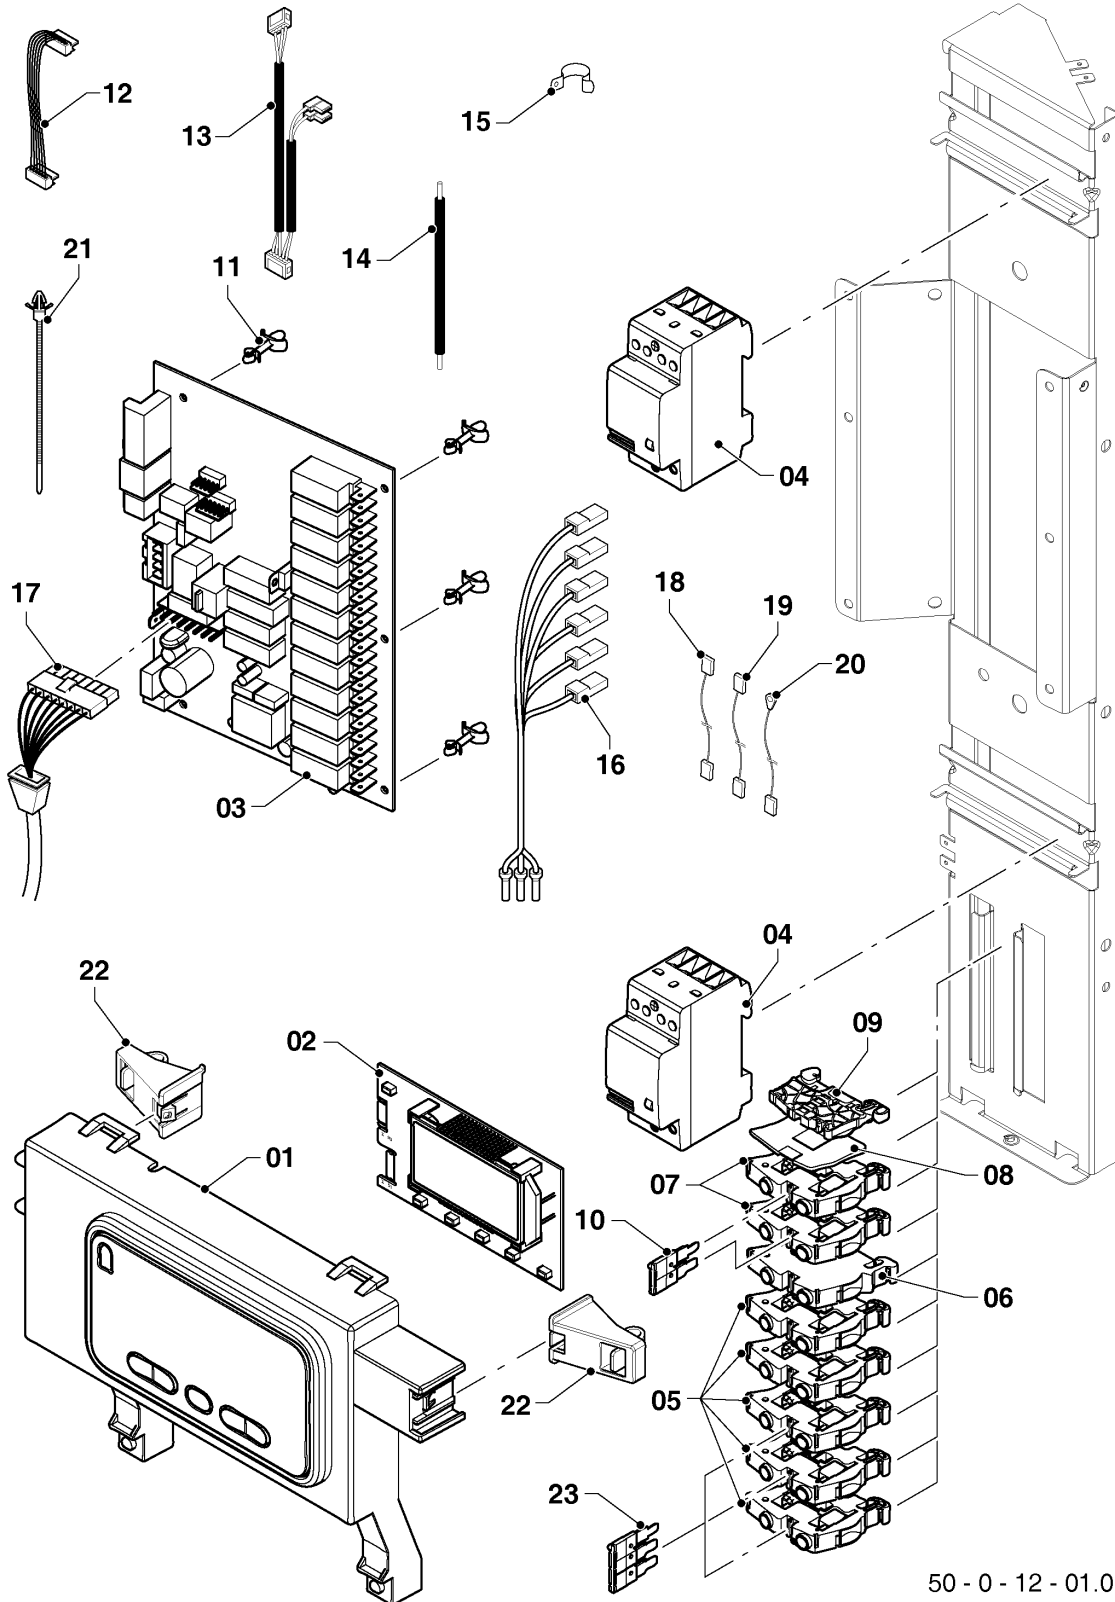

Wall-hung boilers (electric)

9KE/14 R1 Ray RU

12 - Control box

50 - 0 - 12 - 01.01

Wall-hung boilers (electric)

9KE/14 R1 Ray RU

12 - Control box

Pos.	Article	Description	Note
01	0010025867	Control panel	9KE/14 R1 Ray RU
02	0010025889	Display	9KE/14 R1 Ray RU
03	0010025874	PCB	9KE/14 R1 Ray RU
04	0020025215	Contactor ISCH 25A	9KE/14 R1 Ray RU
05	0010026180	Clamp	9KE/14 R1 Ray RU, grey
06	0010026183	Clamp	9KE/14 R1 Ray RU, PE
07	0010026177	Clamp	9KE/14 R1 Ray RU, blue
08	0010026186	Clamp	9KE/14 R1 Ray RU
09	0010026189	Clamp	9KE/14 R1 Ray RU
10	0010026174	Jumper	9KE/14 R1 Ray RU
11	0020044646	Plastic distance spacer	9KE/14 R1 Ray RU
12	0010025871	Cable	9KE/14 R1 Ray RU
13	0010026160	Wiring harness	9KE/14 R1 Ray RU
14	0020033905	Wire Q027 VJ	9KE/14 R1 Ray RU
15	0020104971	Spring clip	9KE/14 R1 Ray RU
16	0020094672	Harness, contactor 6-14K13	9KE/14 R1 Ray RU
17	0010026083	Wiring harness	9KE/14 R1 Ray RU
18	0010026163	Cable	9KE/14 R1 Ray RU
19	0010026166	Cable	9KE/14 R1 Ray RU
20	0010026169	Cable	9KE/14 R1 Ray RU
21	0010026155	Cable tie	9KE/14 R1 Ray RU
22	0020211637	Support	9KE/14 R1 Ray RU
23	0010032081	Bridge	9KE/14 R1 Ray RU