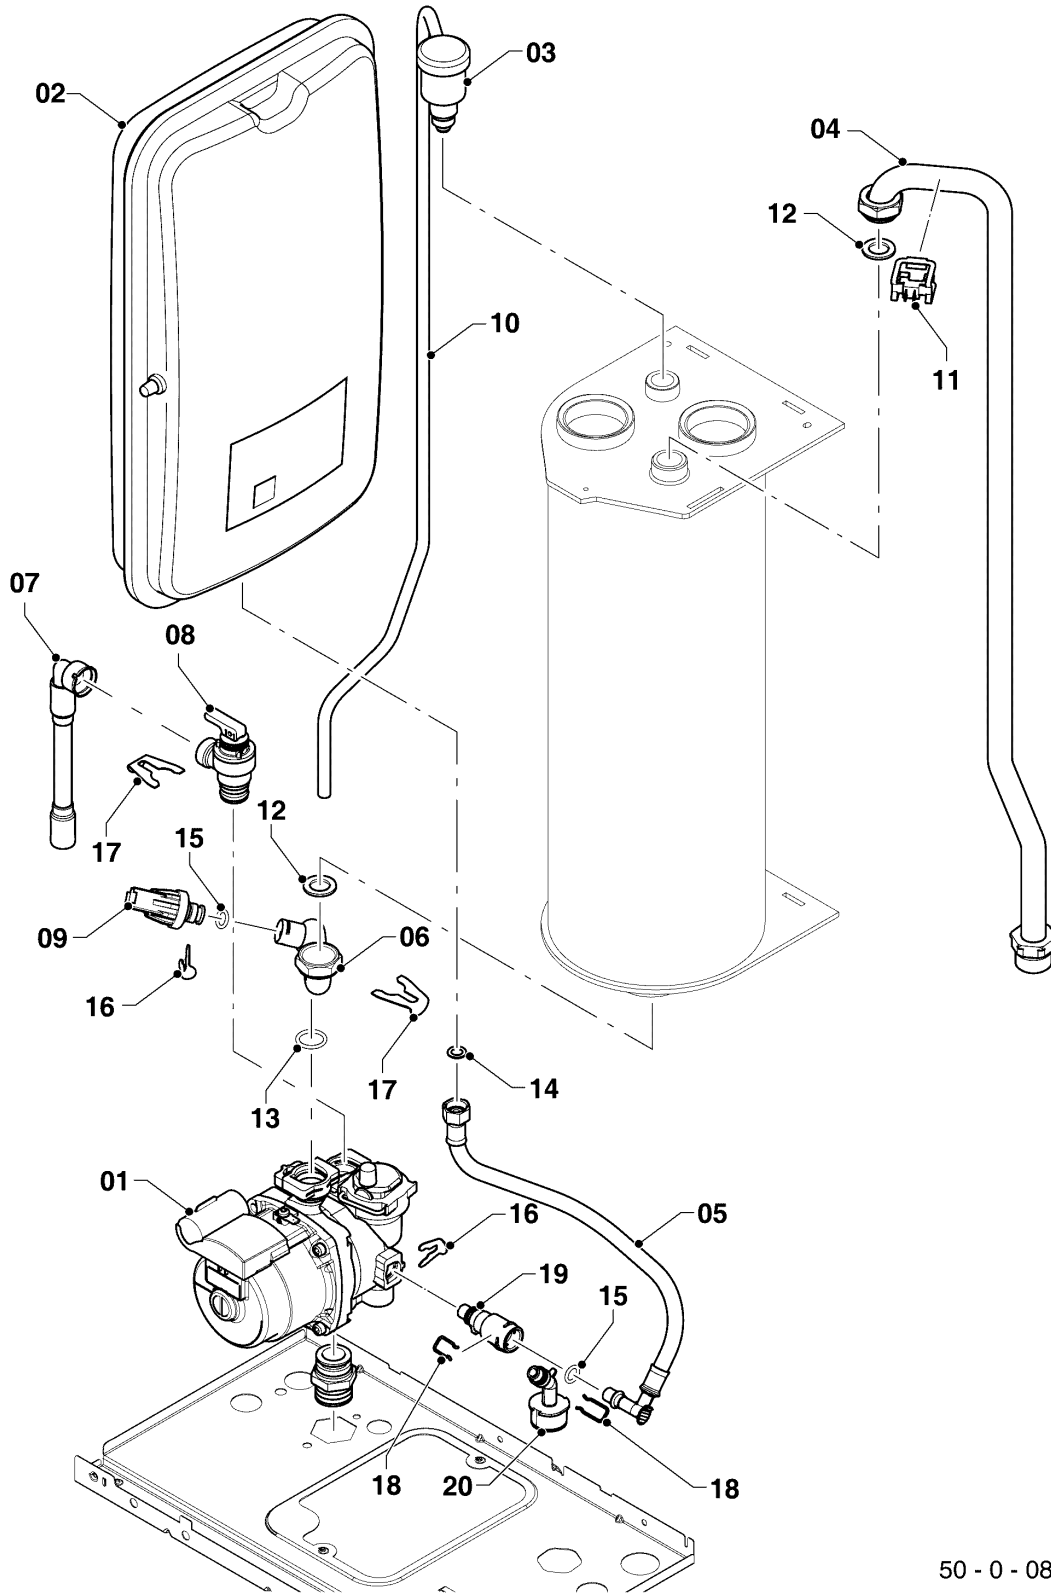

Wall-hung boilers (electric)

9KE/14 R1 Ray RU

07 - Casing parts

50 - 0 - 07 - 01

Wall-hung boilers (electric)

9KE/14 R1 Ray RU

07 - Casing parts

Pos.	Article	Description	Note
01	0020211614	Front panel	9KE/14 R1 Ray RU, with part 10
02	0020211615	Side panel	9KE/14 R1 Ray RU, with part 10
03	0010026213	Cover plate	9KE/14 R1 Ray RU, with part 10
04	0020043720	Set - hanging v.17	9KE/14 R1 Ray RU
05	0010028700	Retainer	9KE/14 R1 Ray RU
06	0010026216	Base plate	9KE/14 R1 Ray RU, with part 10
07	0020273336	Clamp, (x5)	9KE/14 R1 Ray RU
08	0020033220	Bushing AL GP 21	9KE/14 R1 Ray RU
09	0020033218	Bushing AL GP 13,5	9KE/14 R1 Ray RU
10	0020175576	Screw, (x10)	9KE/14 R1 Ray RU
11	0010025887	Grommet for pipe	9KE/14 R1 Ray RU
12	0020140934	Company plaque Protherm	9KE/14 R1 Ray RU

Wall-hung boilers (electric)

9KE/14 R1 Ray RU

08a - Hydraulic parts

50 - 0 - 08 - 04

Wall-hung boilers (electric)

9KE/14 R1 Ray RU

08a - Hydraulic parts

Pos.	Article	Description	Note
01	0010044346	Pump	9KE/14 R1 Ray RU, with parts 13,15,16,17
02	0020097328	Expansion vessel	9KE/14 R1 Ray RU
03	0010025882	Automatic air vent	9KE/14 R1 Ray RU
04	0010025850	Tube	9KE/14 R1 Ray RU, with part 12
05	0020272907	Flexible tube	9KE/14 R1 Ray RU
06	0010045925	Tube	9KE/14 R1 Ray RU, with parts 12,13,17
07	0010026152	Flexible tube	9KE/14 R1 Ray RU
08	0020047005	Pressure relief valve, 3 bar	9KE/14 R1 Ray RU
09	0020079644	Sensor	9KE/14 R1 Ray RU
10	0010025862	Hose	9KE/14 R1 Ray RU
11	0020047027	Sensor, NTC	9KE/14 R1 Ray RU
12	0020039740	Gasket, (x5)	9KE/14 R1 Ray RU
13	0020014175	O-ring, (x10)	9KE/14 R1 Ray RU
14	0020097202	O-ring, (x10)	9KE/14 R1 Ray RU
15	0020014177	O-ring, (x10)	9KE/14 R1 Ray RU
16	S5466200	Clip, 10 mm, (x10)	9KE/14 R1 Ray RU
17	S5465700	Clip, 18 mm, (x10)	9KE/14 R1 Ray RU
18	0020047019	Clip, (x10)	9KE/14 R1 Ray RU
19	0010025860	Adapter	9KE/14 R1 Ray RU, with parts 15,18
20	0020172910	Pressure gauge	9KE/14 R1 Ray RU