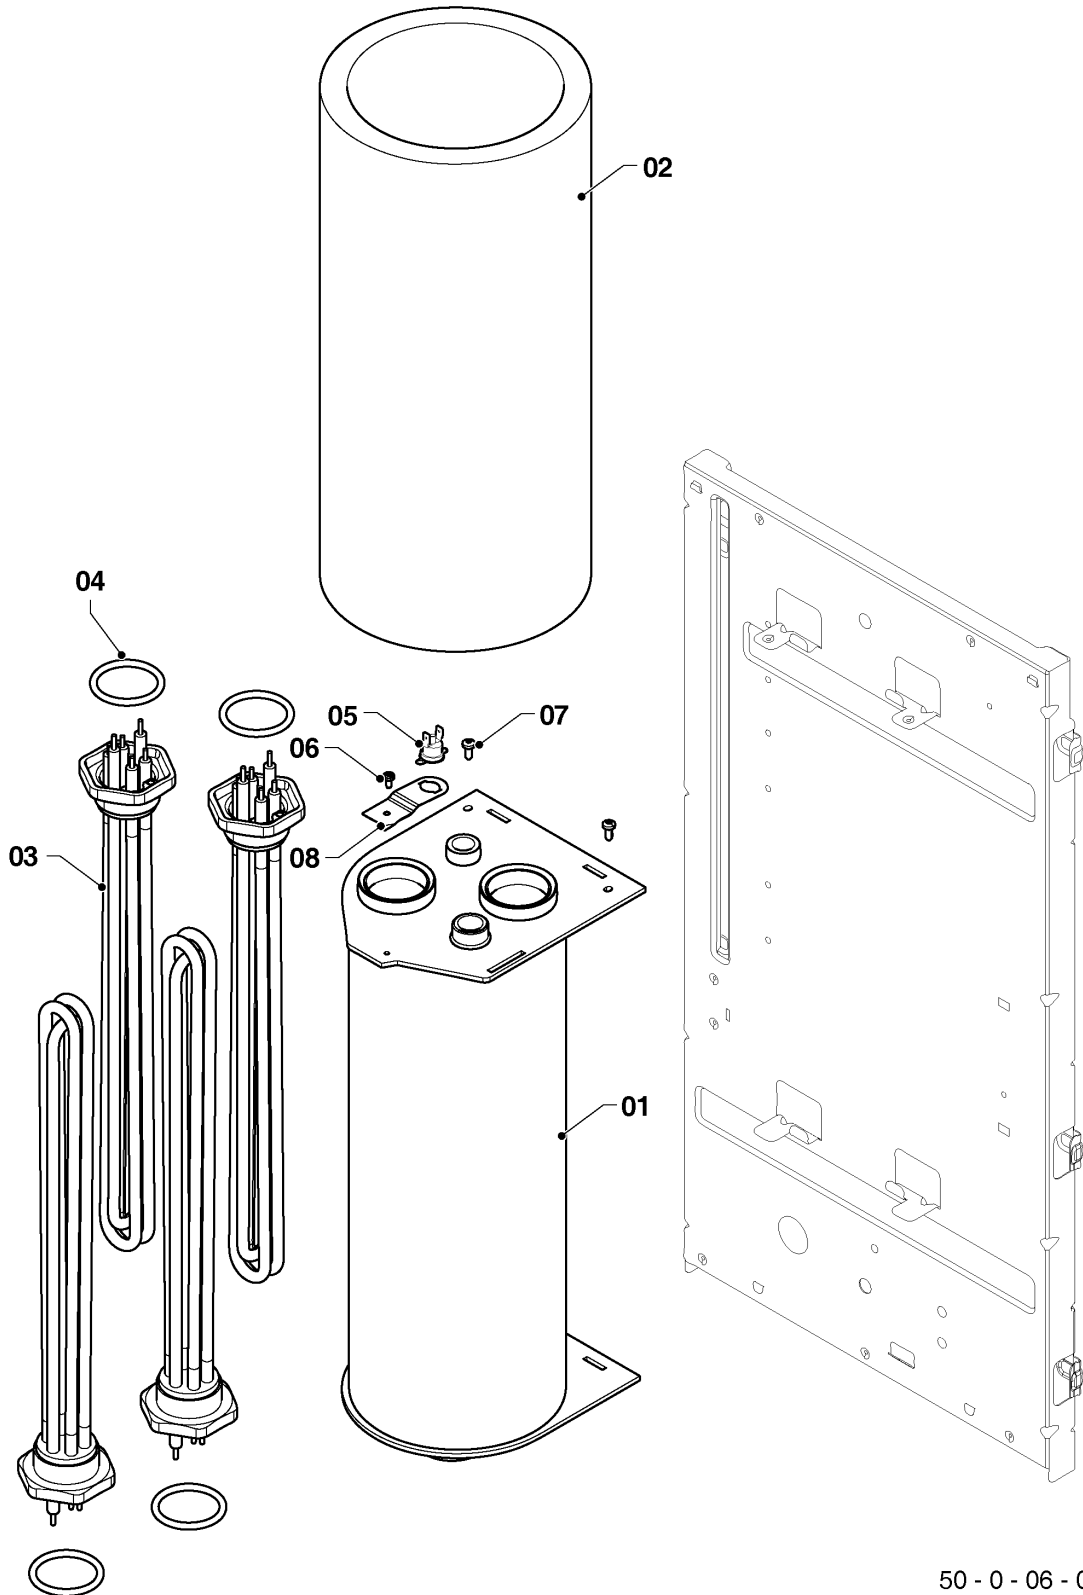

Wall-hung boilers (electric)

9KE/14 R1 Ray RU

06 - Heat exchanger

50 - 0 - 06 - 01

Wall-hung boilers (electric)

9KE/14 R1 Ray RU

06 - Heat exchanger

Pos.	Article	Description	Note
01	0010026204	Heat exchanger	9KE/14 R1 Ray RU
02	0020265335	Insulation	9KE/14 R1 Ray RU
03	0020094646	Heating element, 3kW with wires	9KE/14 R1 Ray RU
03	0020094647	Heating element, 6kW with wires	9KE/14 R1 Ray RU
04	0020034829	O ring 45x5 (set 5 pc)	9KE/14 R1 Ray RU
05	0020094666	Thermostat, bim. 100 degC	9KE/14 R1 Ray RU
06	0010026078	Screw, (PK10)	9KE/14 R1 Ray RU
07	05493300	Screw, (x25)	9KE/14 R1 Ray RU
08	0020153337	Springclip, ST	9KE/14 R1 Ray RU