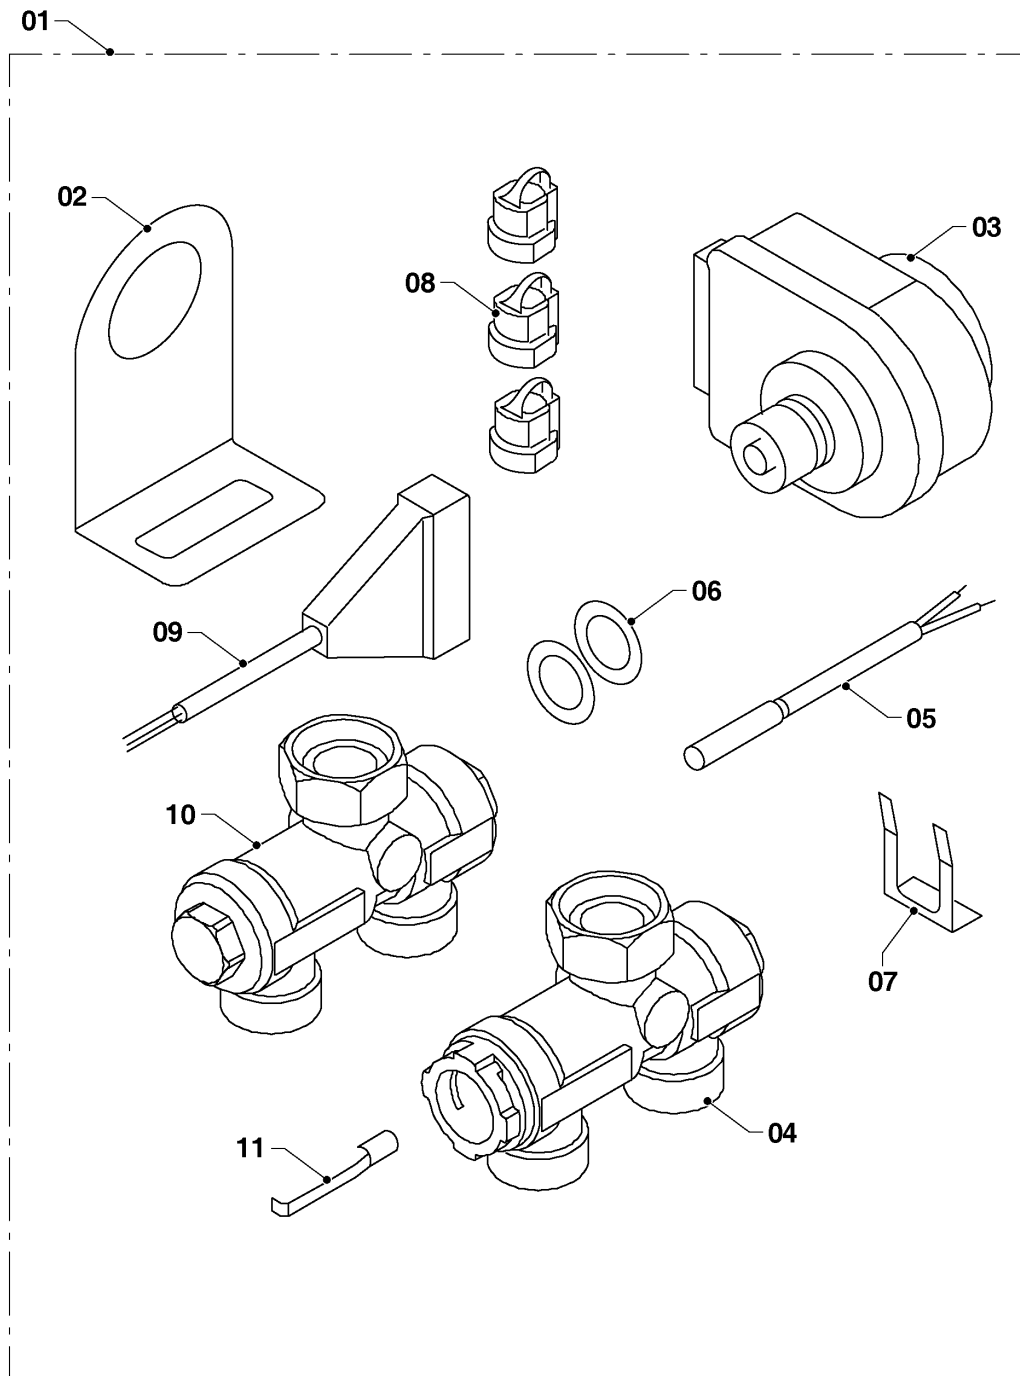

Wall-hung boilers (electric)

9KE/14 R1 Ray RU

08a - Hydraulic parts

50 - 0 - 08 - 04

Wall-hung boilers (electric)

9KE/14 R1 Ray RU

08a - Hydraulic parts

Pos.	Article	Description	Note
01	0010044346	Pump	9KE/14 R1 Ray RU, with parts 13,15,16,17
02	0020097328	Expansion vessel	9KE/14 R1 Ray RU
03	0010025882	Automatic air vent	9KE/14 R1 Ray RU
04	0010025850	Tube	9KE/14 R1 Ray RU, with part 12
05	0020272907	Flexible tube	9KE/14 R1 Ray RU
06	0010045925	Tube	9KE/14 R1 Ray RU, with parts 12,13,17
07	0010026152	Flexible tube	9KE/14 R1 Ray RU
08	0020047005	Pressure relief valve, 3 bar	9KE/14 R1 Ray RU
09	0020079644	Sensor	9KE/14 R1 Ray RU
10	0010025862	Hose	9KE/14 R1 Ray RU
11	0020047027	Sensor, NTC	9KE/14 R1 Ray RU
12	0020039740	Gasket, (x5)	9KE/14 R1 Ray RU
13	0020014175	O-ring, (x10)	9KE/14 R1 Ray RU
14	0020097202	O-ring, (x10)	9KE/14 R1 Ray RU
15	0020014177	O-ring, (x10)	9KE/14 R1 Ray RU
16	S5466200	Clip, 10 mm, (x10)	9KE/14 R1 Ray RU
17	S5465700	Clip, 18 mm, (x10)	9KE/14 R1 Ray RU
18	0020047019	Clip, (x10)	9KE/14 R1 Ray RU
19	0010025860	Adapter	9KE/14 R1 Ray RU, with parts 15,18
20	0020172910	Pressure gauge	9KE/14 R1 Ray RU

Wall-hung boilers (electric)

9KE/14 R1 Ray RU

08b - Connection parts

50 - 0 - 08 - 03

Wall-hung boilers (electric)

9KE/14 R1 Ray RU

08b - Connection parts

Pos.	Article	Description	Note
01	0010027587	Kit, 3-way valve FUGAS	9KE/14 R1 Ray RU, accessory, cannot be delivered as spare part
02	-	-	9KE/14 R1 Ray RU, not available
03	0020025278	Motor, 3way valve	9KE/14 R1 Ray RU
04	0020027610	3-WAY VALVE	9KE/14 R1 Ray RU
05	0020174087	2.7kohm NTC sensor for external tank	9KE/14 R1 Ray RU, accessory, cannot be delivered as spare part
06	0020027665	Sealing ring 24x15x2, (x10)	9KE/14 R1 Ray RU
07	0020033430	Clip to electromotor block	9KE/14 R1 Ray RU
08	0020033838	Plastic cable grommet	9KE/14 R1 Ray RU
09	0010031634	Cable	9KE/14 R1 Ray RU
10	0020034698	T-PART BOILER CONNECTION	9KE/14 R1 Ray RU
11	-	-	9KE/14 R1 Ray RU, not for these appliances