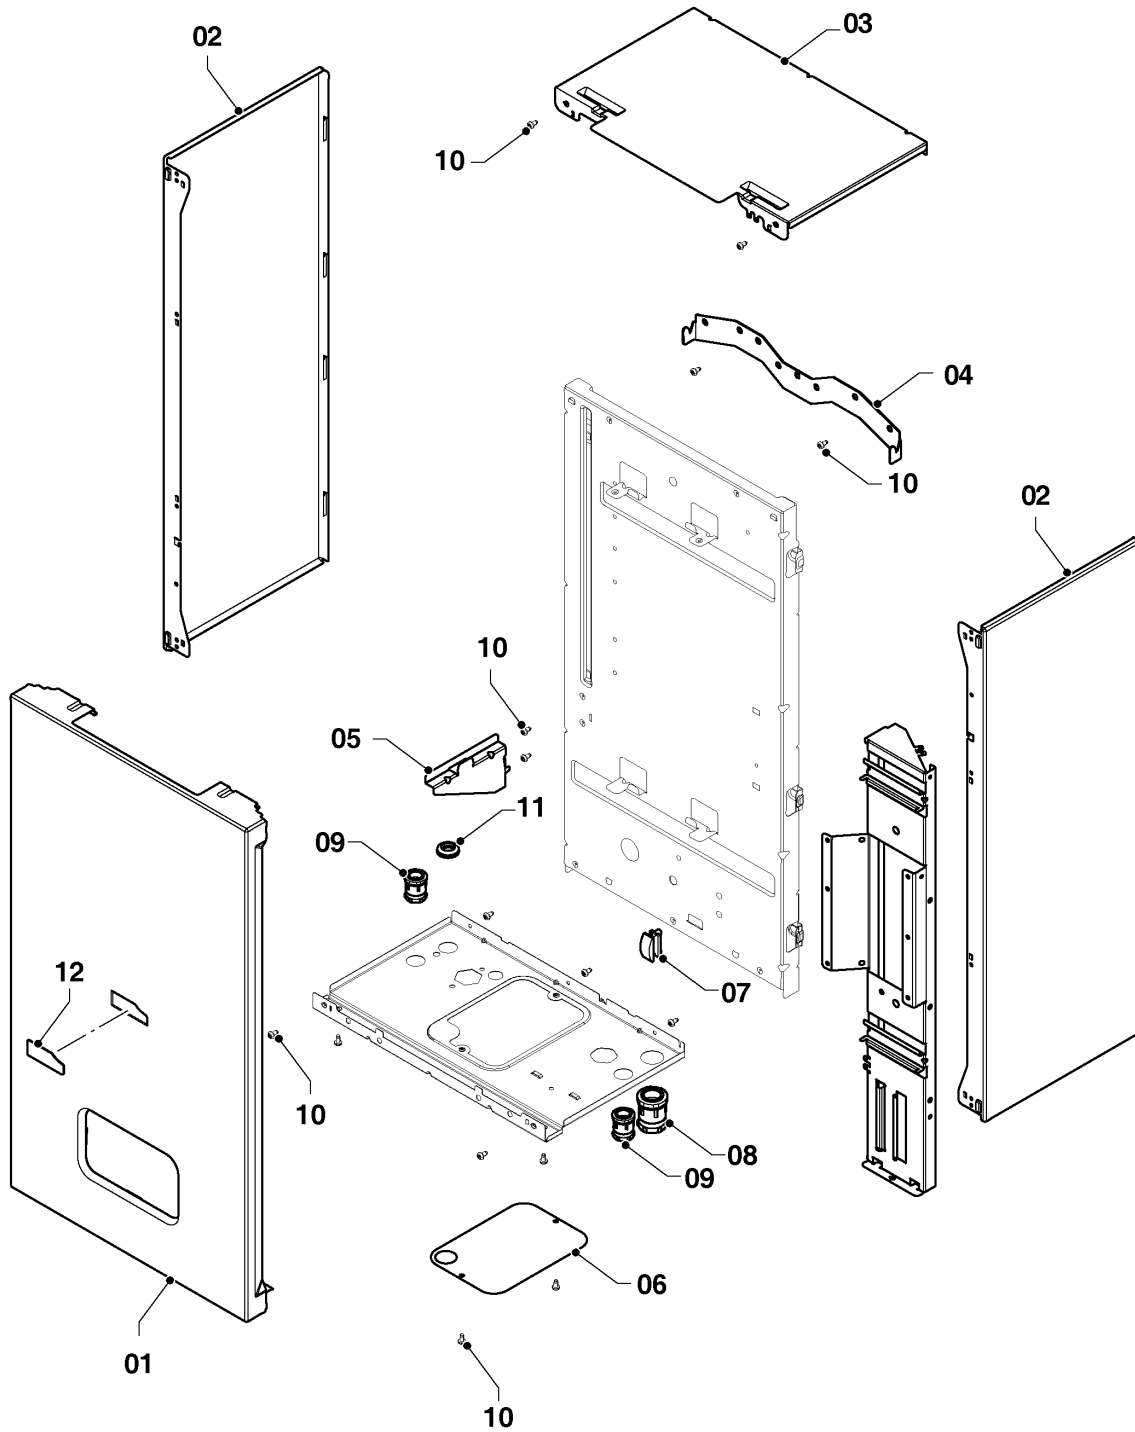

Wall-hung boilers (electric)

9KE/14 R1 Ray RU

07 - Casing parts

50 - 0 - 07 - 01

Wall-hung boilers (electric)

9KE/14 R1 Ray RU

07 - Casing parts

Pos.	Article	Description	Note
01	0020211614	Front panel	9KE/14 R1 Ray RU, with part 10
02	0020211615	Side panel	9KE/14 R1 Ray RU, with part 10
03	0010026213	Cover plate	9KE/14 R1 Ray RU, with part 10
04	0020043720	Set - hanging v.17	9KE/14 R1 Ray RU
05	0010028700	Retainer	9KE/14 R1 Ray RU
06	0010026216	Base plate	9KE/14 R1 Ray RU, with part 10
07	0020273336	Clamp, (x5)	9KE/14 R1 Ray RU
08	0020033220	Bushing AL GP 21	9KE/14 R1 Ray RU
09	0020033218	Bushing AL GP 13,5	9KE/14 R1 Ray RU
10	0020175576	Screw, (x10)	9KE/14 R1 Ray RU
11	0010025887	Grommet for pipe	9KE/14 R1 Ray RU
12	0020140934	Company plaque Protherm	9KE/14 R1 Ray RU