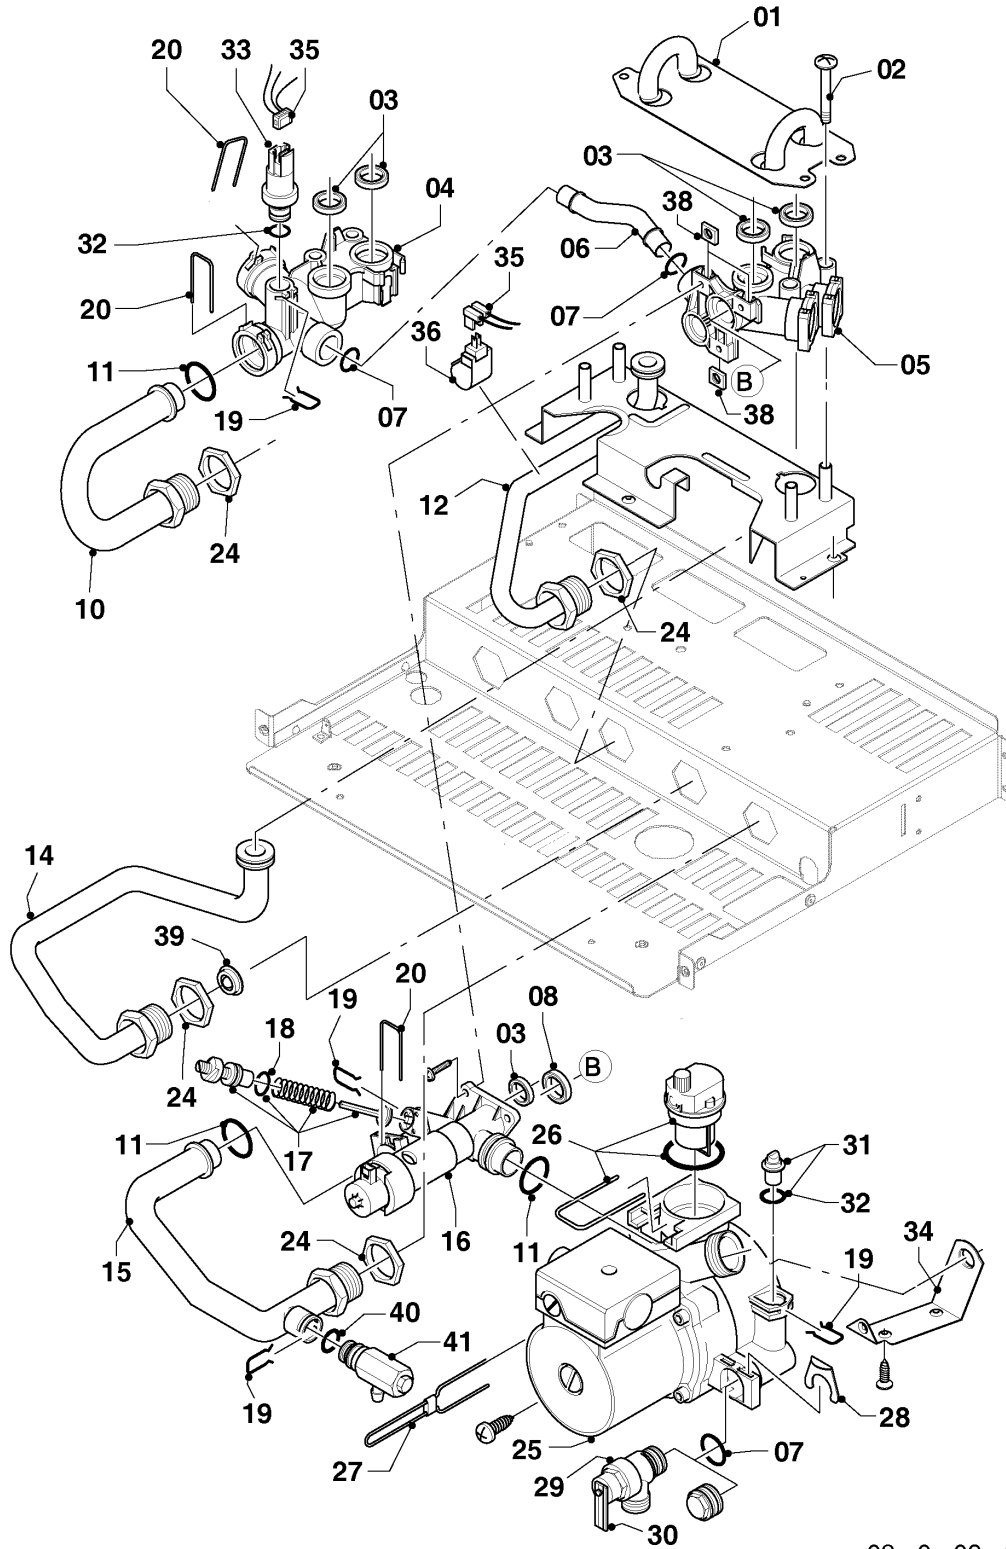

Wall-hung boilers (fan-assisted system)

24KTOR18 Panther

08 - Hydraulic parts

02 - 0 - 08 - 19.02

Wall-hung boilers (fan-assisted system)

24KTOR18 Panther

08 - Hydraulic parts

Pos.	Article	Description	Note
01	0020072163	Heat exchanger, dummy w. pipes	
02	0020014165	Screw, (x10)	
03	0020014166	Gasket, type C, (x10)	
04	0020038227	Connection piece	
05	0020038228	Connection piece	
06	0020038230	Pipe	
07	0020038089	O-ring, (x10)	
08	0020014182	Gasket, type C, (x10)	
10	0020038125	Pipe	
11	0020014183	O-ring, (x10)	
12	0020038127	Pipe	
14	0020038086	Pipe	
15	0020038084	Pipe	
16	0020014168	Valve	
17	0020014169	Bypass	
18	0020014195	O-ring, (x10)	
19	0020014164	Retaining clip, wire, (x10)	
20	0020014176	Clip, (x10)	
24	0020014186	Nut, (x4)	
25	0020078492	Pump	available untlI sold out, then replaced by HE pump
25	0010030668	Pump, high-efficiency	In case of upgrading SD to HE pump please order also cable 0010032760!
25	0010032760	Cable	
26	0020014161	Automatic air vent	
27	0020038628	Clip	
28	0020014185	Clip, (x10)	
29	0020047005	Pressure relief valve, 3 bar	
30	0020038081	Lever	
31	0020042744	Plug	
32	0020014177	O-ring, (x10)	
33	0020079644	Sensor	
34	0020014172	Support