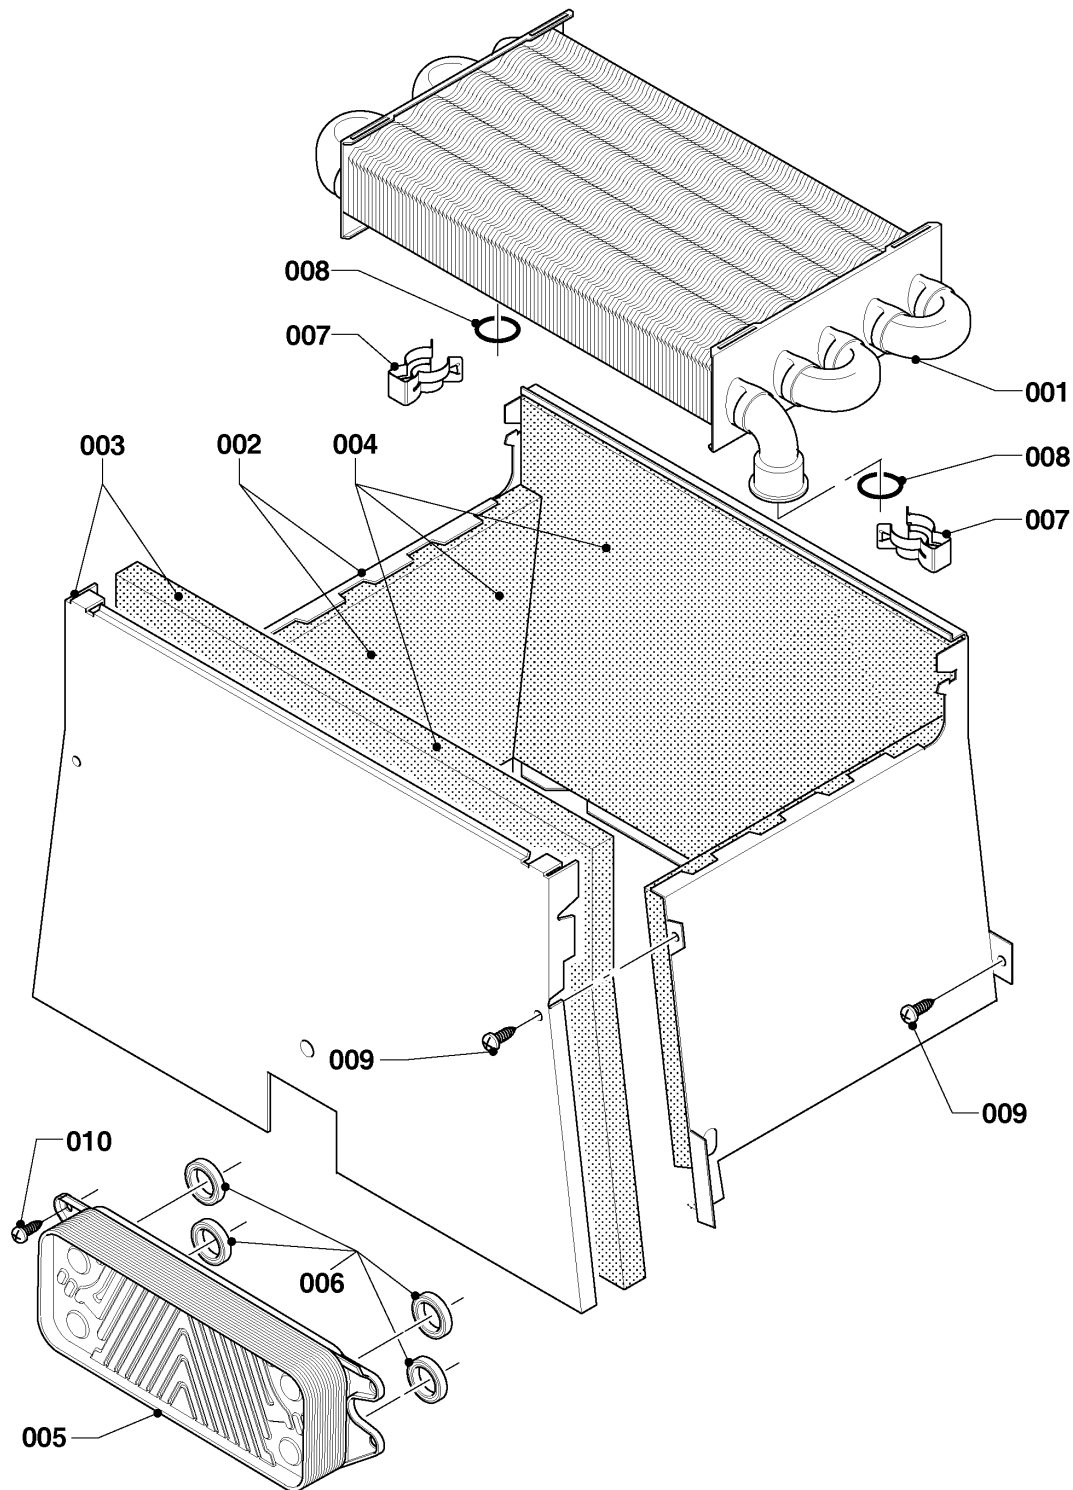

Wall-hung boilers (conventional flue system)

25KOO20 Panther/R1

06 - Heat exchanger

02 - 0 - 06 - 06

Wall-hung boilers (conventional flue system)

25KOO20 Panther/R1

06 - Heat exchanger

Pos.	Article	Description	Note
001	0020142418	Heat exchanger	
002	0020200581	Combustion chamber	
003	0020200673	Combustion chamber cover	
004	0020200578	Insulation (set)	
005	-	-	not for these appliances
006	-	-	not for these appliances
007	0020018462	Clip, (x10)	
008	0020047026	O-ring, (x10)	
009	0020175576	Screw, (x10)	
010	-	-	not for these appliances