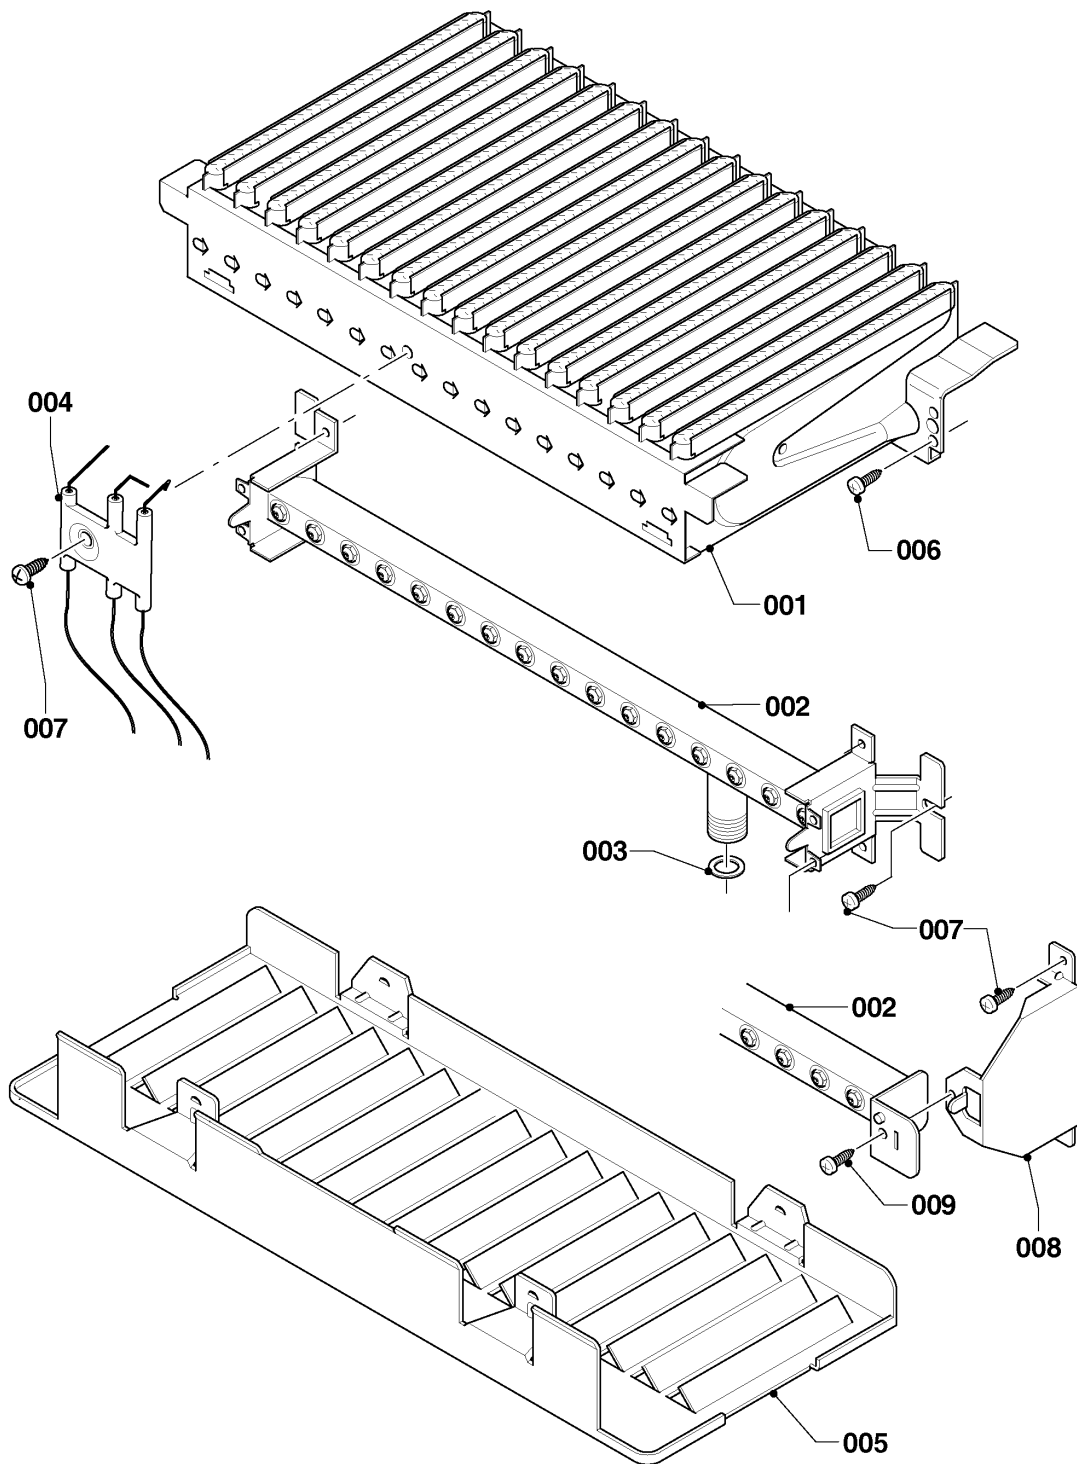

Wall-hung boilers (conventional flue system)

25K0020 Panther/R1

02 - Gas section

02 - 0 - 02 - 06

Wall-hung boilers (conventional flue system)

25KOO20 Panther/R1

02 - Gas section

Pos.	Article	Description	Note
001	0020200660	Gas valve assembly	
002	0020200611	Gas pipe	with parts 004, 007
003	0020200615	Gas pipe	
004	0020014193	Sealing ring, (x10)	
005	0020047034	Sealing ring, (x10)	
006	S5490600	Screw, (x50)	
007	0020175576	Screw, (x10)	
008	-	-	not for these appliances

Wall-hung boilers (conventional flue system)

25K0020 Panther/R1

04 - Burner

02 - 0 - 04 - 08

Wall-hung boilers (conventional flue system)

25KOO20 Panther/R1

04 - Burner

Pos.	Article	Description	Note
000	0020199915	Conversion kit, H -> PB (30mbar)	not shown
001	0020200594	Burner chamber group 24kW	
002	0020200603	Burner support 24kW H	
003	0020047034	Sealing ring, (x10)	
004	0020200638	Electrode	
005	0020200584	Protection plate	
006	0020216992	Screw, (x10)	
007	0020175576	Screw, (x10)	
008	-	-	not for these appliances
009	-	-	not for these appliances