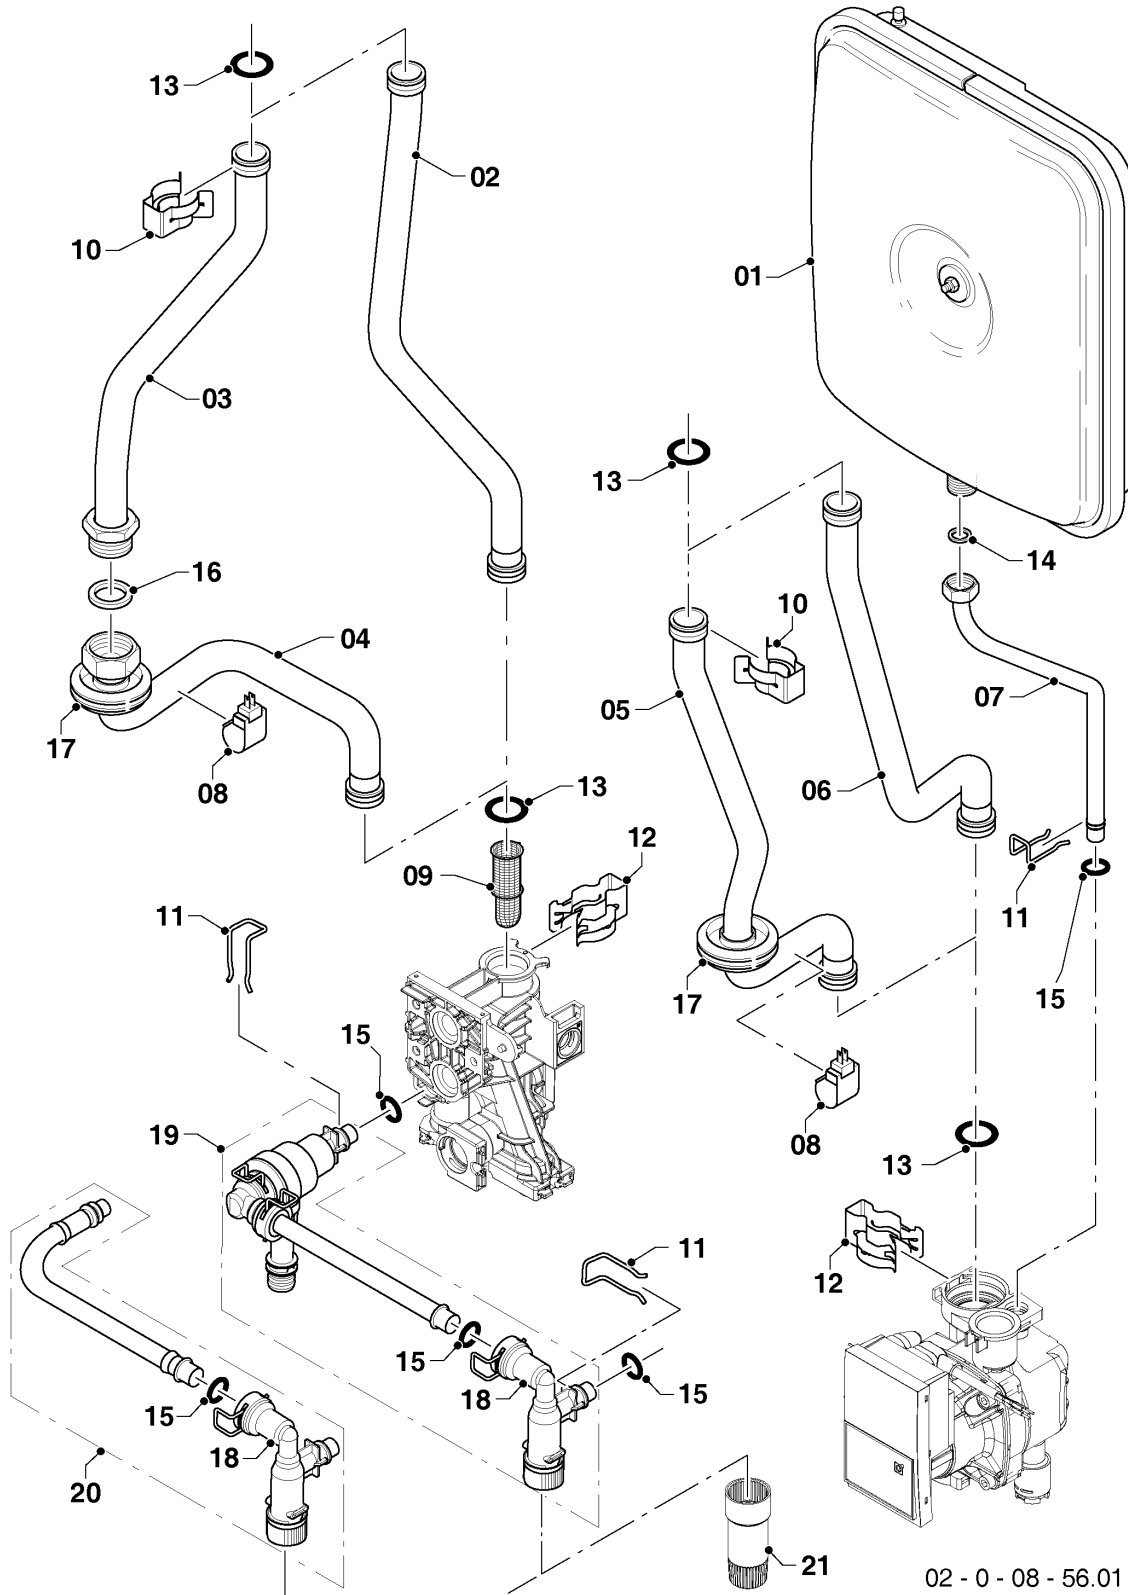

Wall-hung boilers (conventional flue system)

25KOO20 Panther/R1

08b - Hydraulic parts

Wall-hung boilers (conventional flue system)

25KOO20 Panther/R1

08b - Hydraulic parts

Pos.	Article	Description	Note
01	0020200681	Expansion vessel 10 ltr.	
02	0020200632	Tube	
03	-	-	not for these appliances
04	-	-	not for these appliances
05	-	-	not for these appliances
06	0020200640	Tube	
07	0020200618	Tube	
08	0020200599	Sensor, NTC 19mm	
09	0020014178	Filter	
10	0020018462	Clip, (x10)	
11	0020097197	Clip, (x10)	
12	0020039764	Clip	
13	0020047026	O-ring, (x10)	
14	0020211087	Gasket, (x10)	
15	0020014177	O-ring, (x10)	
16	-	-	not for these appliances
17	-	-	not for these appliances
18	-	-	not for these appliances
19	-	-	not for these appliances
20	-	-	not for these appliances
21	-	-	not for these appliances