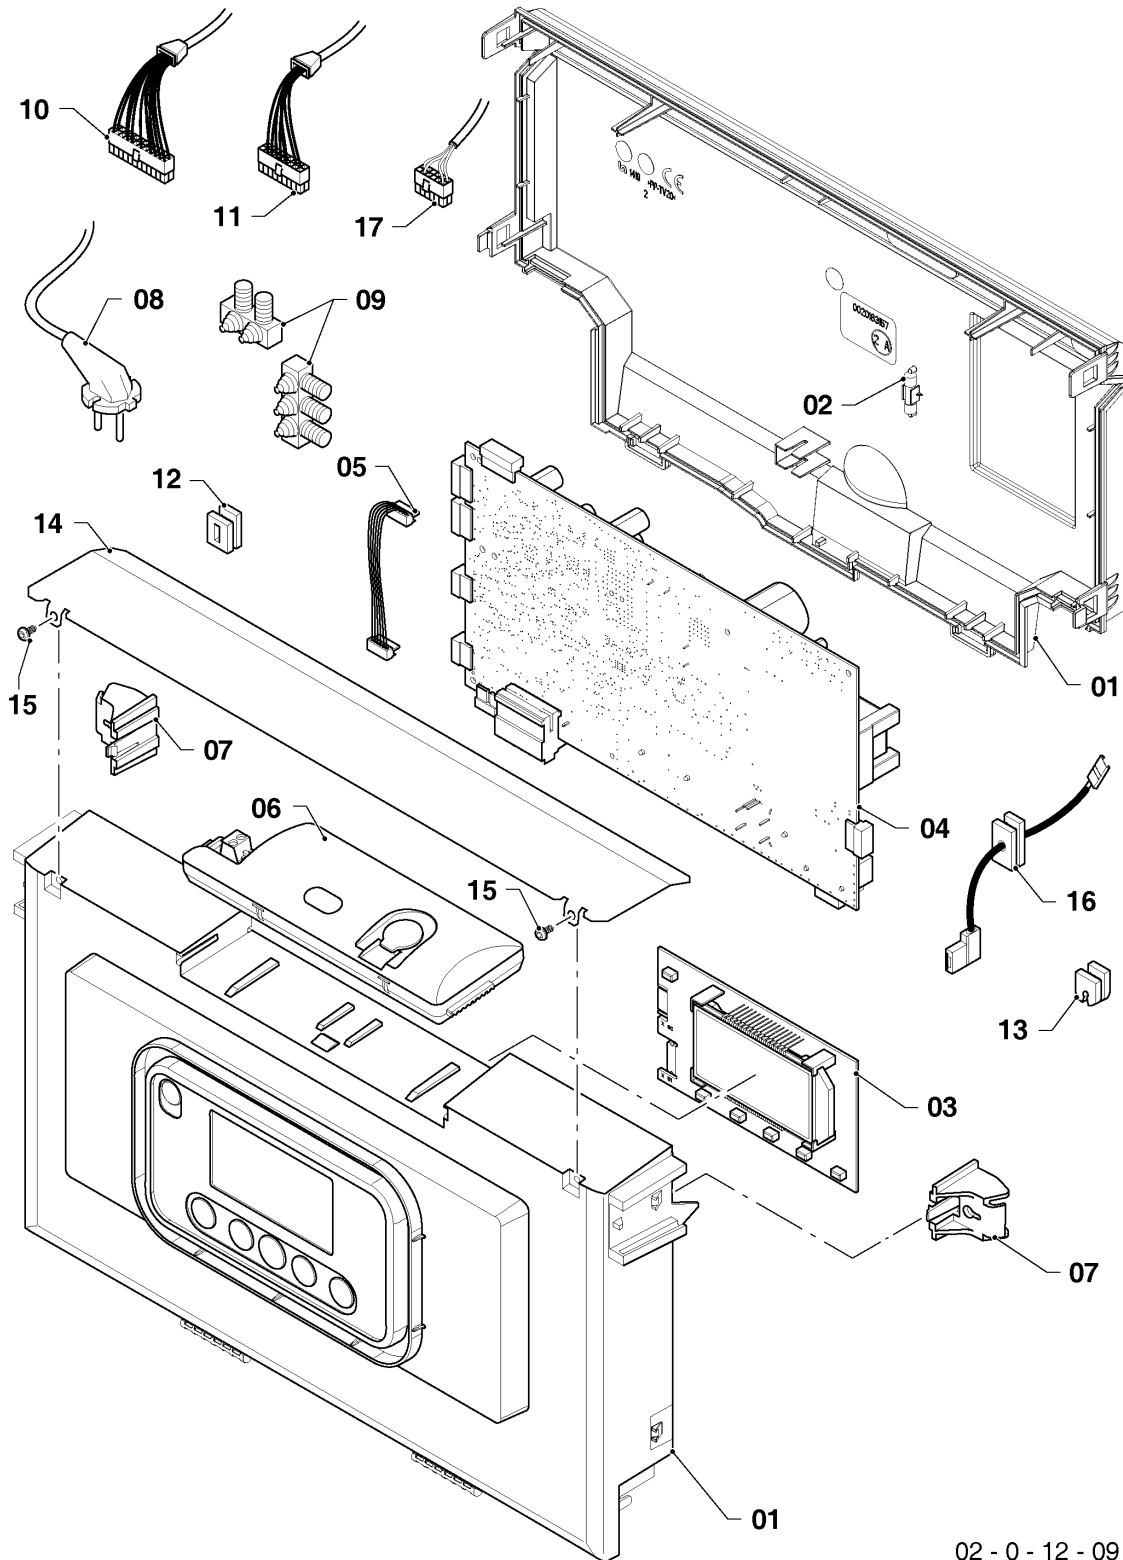

Wall-hung boilers (conventional flue system)

25K0020 Panther/R1

12 - Control box

02 - 0 - 12 - 09

Wall-hung boilers (conventional flue system)

25KOO20 Panther/R1

12 - Control box

Pos.	Article	Description	Note
01	0020213176	Housing	
02	0020079603	Fuse, 2,0 A T2H, (x10)	
03	0020233682	Display	
04	0020254535	PCB	25KOO20 Panther/R1, from serial number 211736001... including
05	0020084515	Cable tree (harness)	
06	-	-	not for these appliances
07	0020200631	Spacer	
08	-	-	not for these appliances
09	0020079417	Strain relief, kit	
10	0020197553	Wiring harness	
11	0020255751	Wiring harness	25KOO20 Panther/R1, from serial number 211736001... including
12	0020175568	Plug, (x5)	
13	0020175566	Cable strain relief	
14	0020210128	Protection plate	
15	0020210127	Screw, (x10)	
16	0020200666	Cable	
17	-	-	not for these appliances