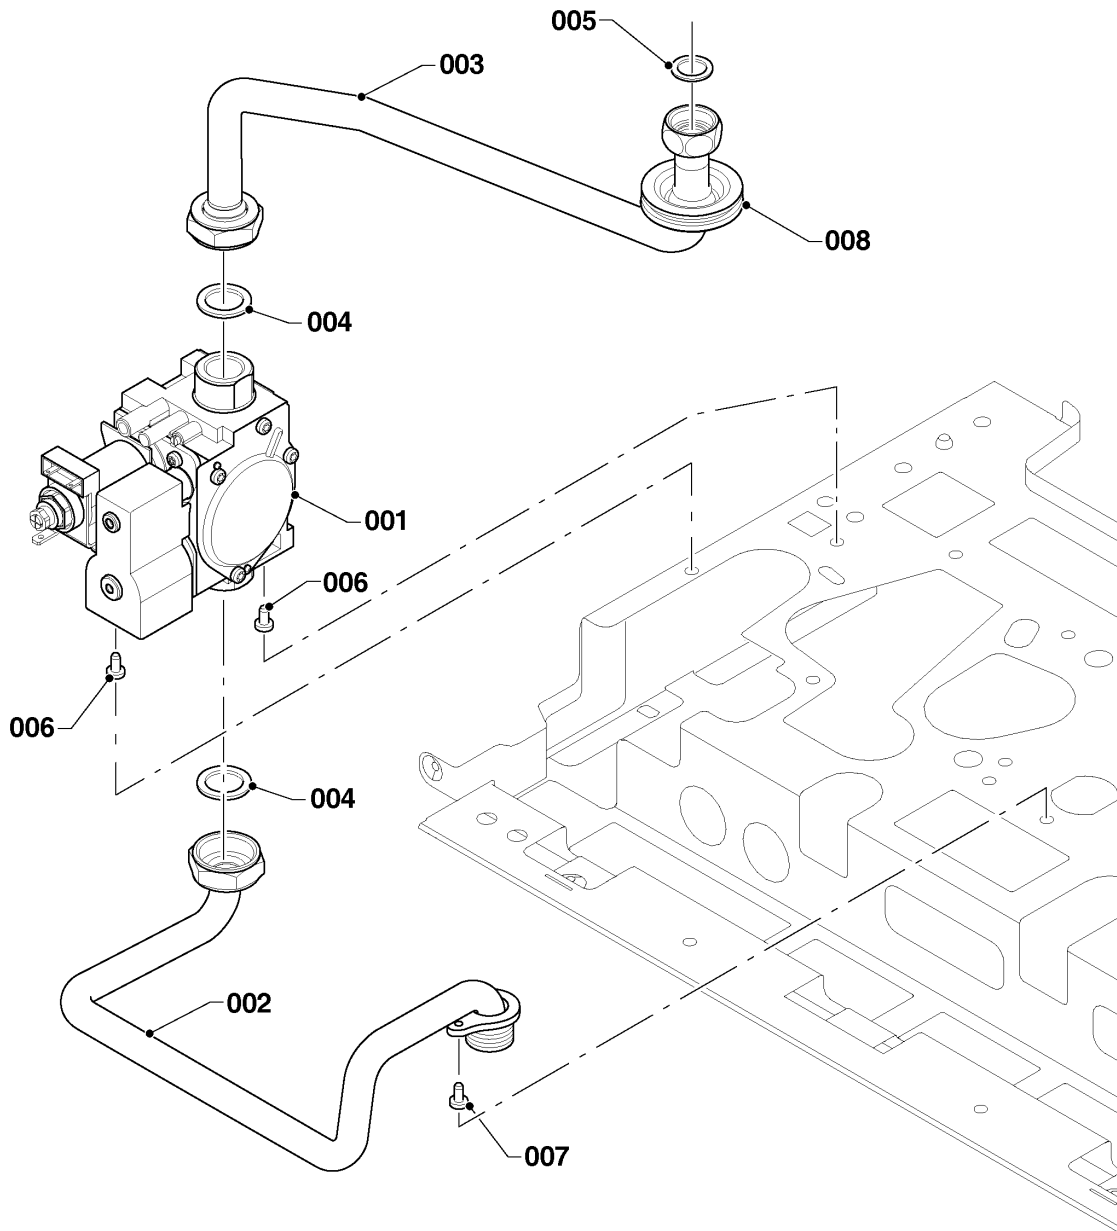

Wall-hung boilers (conventional flue system)

25K0020 Panther/R1

02 - Gas section

02 - 0 - 02 - 06

Wall-hung boilers (conventional flue system)

25KOO20 Panther/R1

02 - Gas section

Pos.	Article	Description	Note
001	0020200660	Gas valve assembly	
002	0020200611	Gas pipe	with parts 004, 007
003	0020200615	Gas pipe	
004	0020014193	Sealing ring, (x10)	
005	0020047034	Sealing ring, (x10)	
006	S5490600	Screw, (x50)	
007	0020175576	Screw, (x10)	
008	-	-	not for these appliances

Wall-hung boilers (conventional flue system)

25K0020 Panther/R1

04 - Burner

02 - 0 - 04 - 08

Wall-hung boilers (conventional flue system)

25KOO20 Panther/R1

04 - Burner

Pos.	Article	Description	Note
000	0020199915	Conversion kit, H -> PB (30mbar)	not shown
001	0020200594	Burner chamber group 24kW	
002	0020200603	Burner support 24kW H	
003	0020047034	Sealing ring, (x10)	
004	0020200638	Electrode	
005	0020200584	Protection plate	
006	0020216992	Screw, (x10)	
007	0020175576	Screw, (x10)	
008	-	-	not for these appliances
009	-	-	not for these appliances