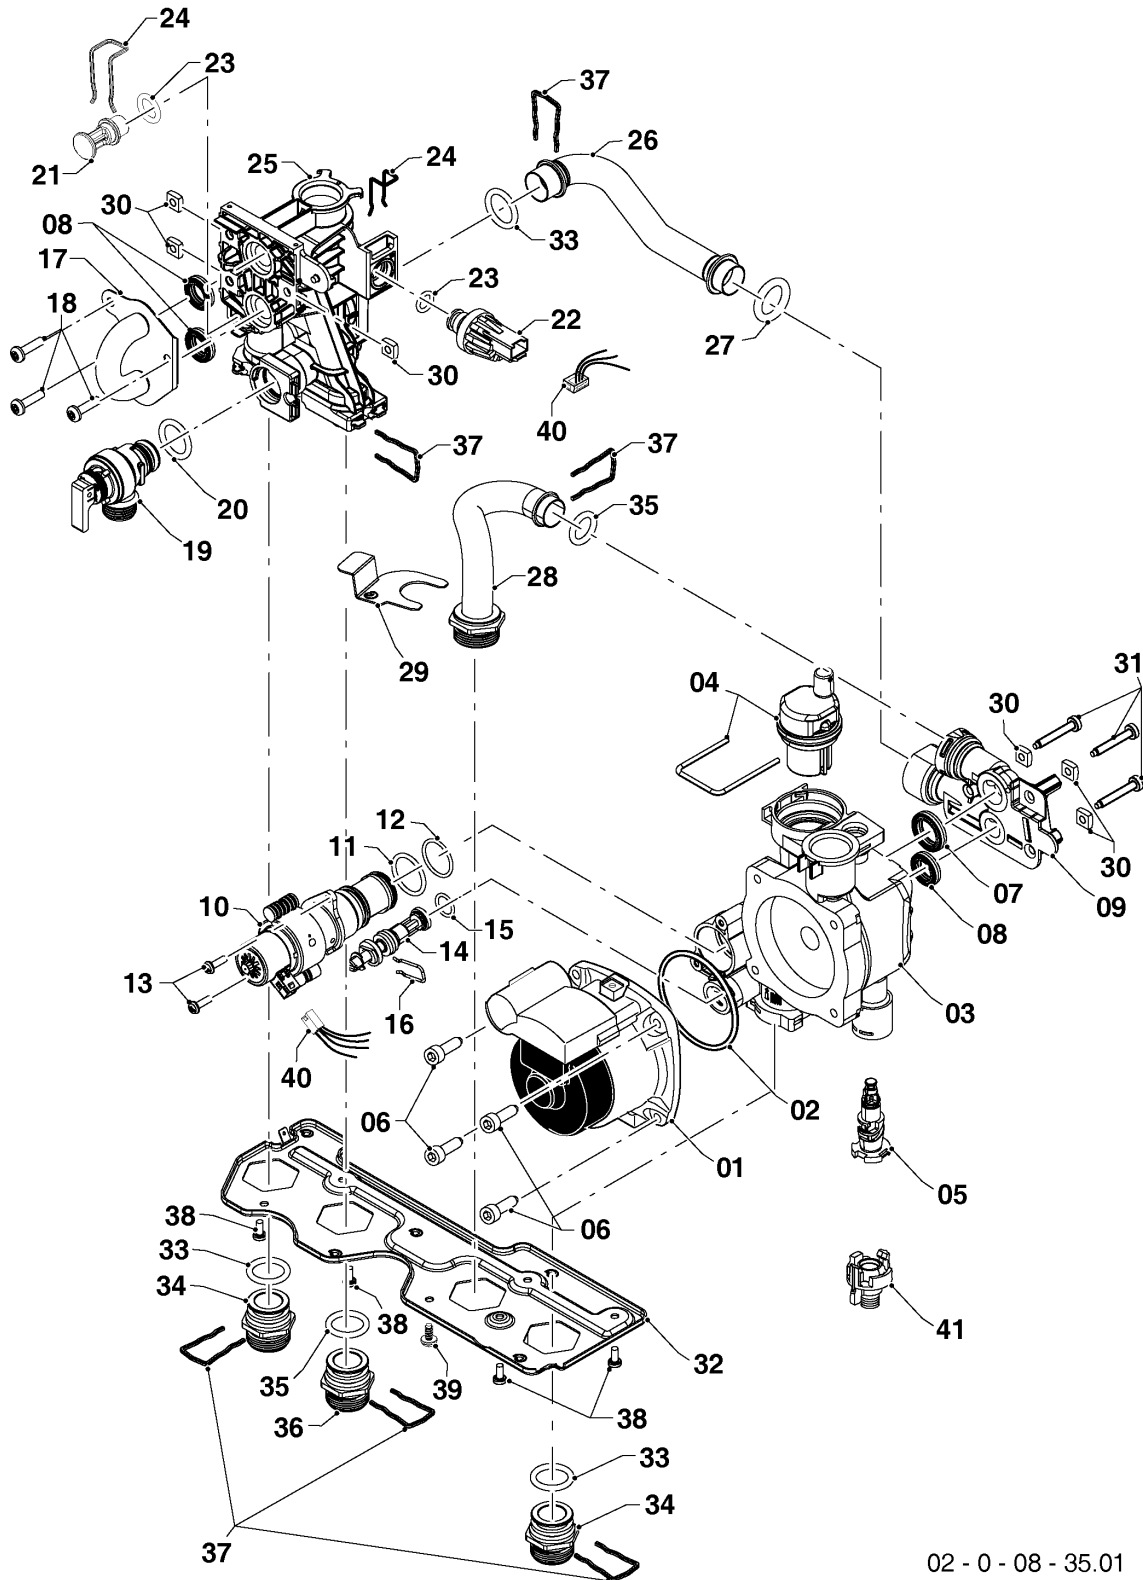

Wall-hung boilers (conventional flue system)

25K0020 Panther/R1

08a - Hydraulic parts

02 - 0 - 08 - 35.01

Wall-hung boilers (conventional flue system)

25KOO20 Panther/R1

08a - Hydraulic parts

Pos.	Article	Description	Note
01	0020197549	Pump motor	supplied with pos.06, it`s necessary to order also sealing ring (pos.02)
02	0020221829	O-ring	
03	0020207137	Housing, pump R-DIN	
04	S1024500	Automatic de-aerator	
05	0020207138	Tap drain piece R-DIN	
06	0020207139	Screw, pump (x4)	
07	0020014182	Gasket, type C, (x10)	
08	0020014166	Gasket, type C, (x10)	
09	0020197547	Hydroblock	
10	0020097214	Diverter valve 3 way	
11	0020097224	O-ring, (x10)	
12	0020097226	O-ring, (x10)	
13	0020097227	Screw, (x10)	
14	0020014169	Bypass	
15	0020014195	O-ring, (x10)	
16	0020047019	Clip, (x10)	
17	0020186169	Tube, system outlet	
18	A000024274	Screw, M5x20 H/E plate, (x25)	
19	0020047005	Pressure relief valve, 3 bar	
20	0020125448	O-ring, (x10)	
21	0020098017	Plug	
22	0020079644	Sensor	
23	0020014177	O-ring, (x10)	
24	0020097197	Clip, (x10)	
25	0020186163	Hydroblock	supply with pos. 08, 18, 20, 22, 23, 24, 30, 33, 35, 37, 38,
26	0020186168	Tube, by-pass	
27	0020097187	O-ring, (x10)	
28	0020186166	Tube, system	
29	0020186175	Bracket, fixation	
30	0020038639	Nut, (x3)	
31	0020097193	Screw, M5x33, (x10)	