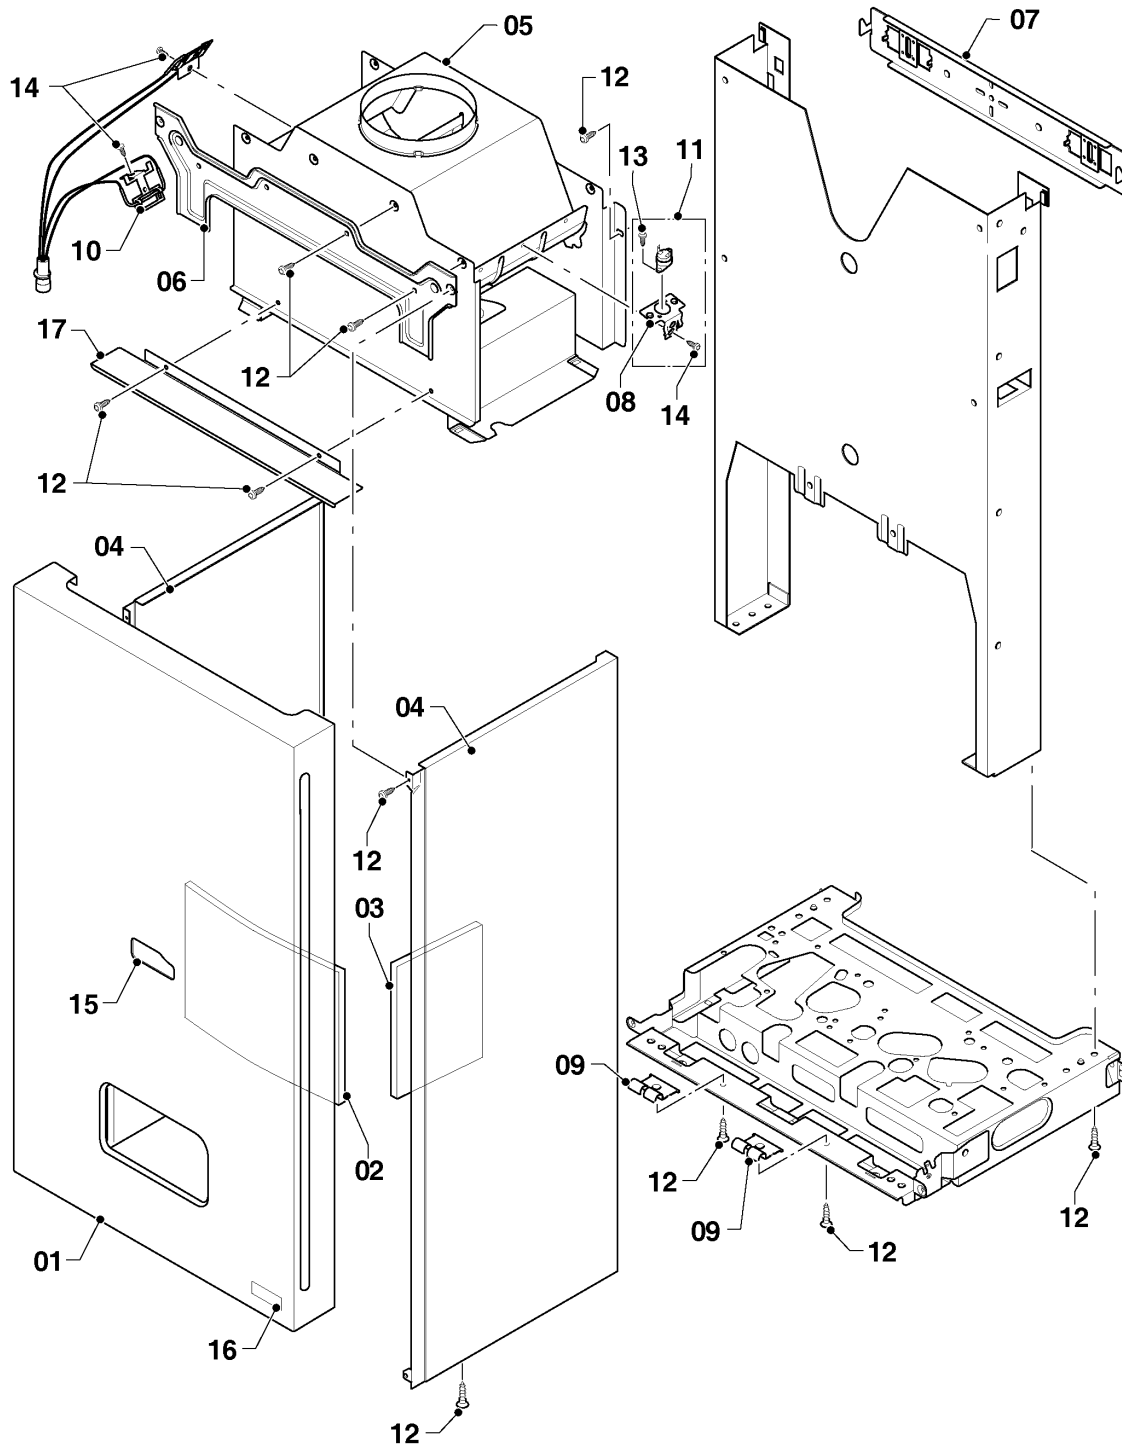

Wall-hung boilers (conventional flue system)

25K0020 Panther/R1

02 - Gas section

02 - 0 - 02 - 06

Wall-hung boilers (conventional flue system)

25KOO20 Panther/R1

02 - Gas section

Pos.	Article	Description	Note
001	0020200660	Gas valve assembly	
002	0020200611	Gas pipe	with parts 004, 007
003	0020200615	Gas pipe	
004	0020014193	Sealing ring, (x10)	
005	0020047034	Sealing ring, (x10)	
006	S5490600	Screw, (x50)	
007	0020175576	Screw, (x10)	
008	-	-	not for these appliances

Wall-hung boilers (conventional flue system)

25KOO20 Panther/R1

06 - Heat exchanger

02 - 0 - 06 - 06

Wall-hung boilers (conventional flue system)

25KOO20 Panther/R1

06 - Heat exchanger

Pos.	Article	Description	Note
001	0020142418	Heat exchanger	
002	0020200581	Combustion chamber	
003	0020200673	Combustion chamber cover	
004	0020200578	Insulation (set)	
005	-	-	not for these appliances
006	-	-	not for these appliances
007	0020018462	Clip, (x10)	
008	0020047026	O-ring, (x10)	
009	0020175576	Screw, (x10)	
010	-	-	not for these appliances

Wall-hung boilers (conventional flue system)

25KOO20 Panther/R1

07 - Casing parts

02 - 0 - 07 - 19.01

Wall-hung boilers (conventional flue system)

25KOO20 Panther/R1

07 - Casing parts

Pos.	Article	Description	Note
01	0020200616	Casing	
02	0020216302	Insulation	
03	0020097995	Insulation plate	
04	0020200577	Side panel	
05	0020200575	Draft diverter 24kW	
06	0020210122	Support	
07	0020216299	Support	
08	-	-	not available as single spare part, please order pos. 11
09	0020175666	Support, (x2)	
10	0020261471	Flue sensor	25KOO20 Panther/R1, from serial number 211736001... including
11	0020265145	Sensor, kit	
12	0020175576	Screw, (x10)	
13	0020210127	Screw, (x10)	
13	-	-	not available as single spare part, please order pos. 11
14	2000801946	Screw, torx 4.2x13.5mm, (x25)	
15	0020195632	Name badge	
16	0020210130	Name badge	
17	0020210134	Protection plate	