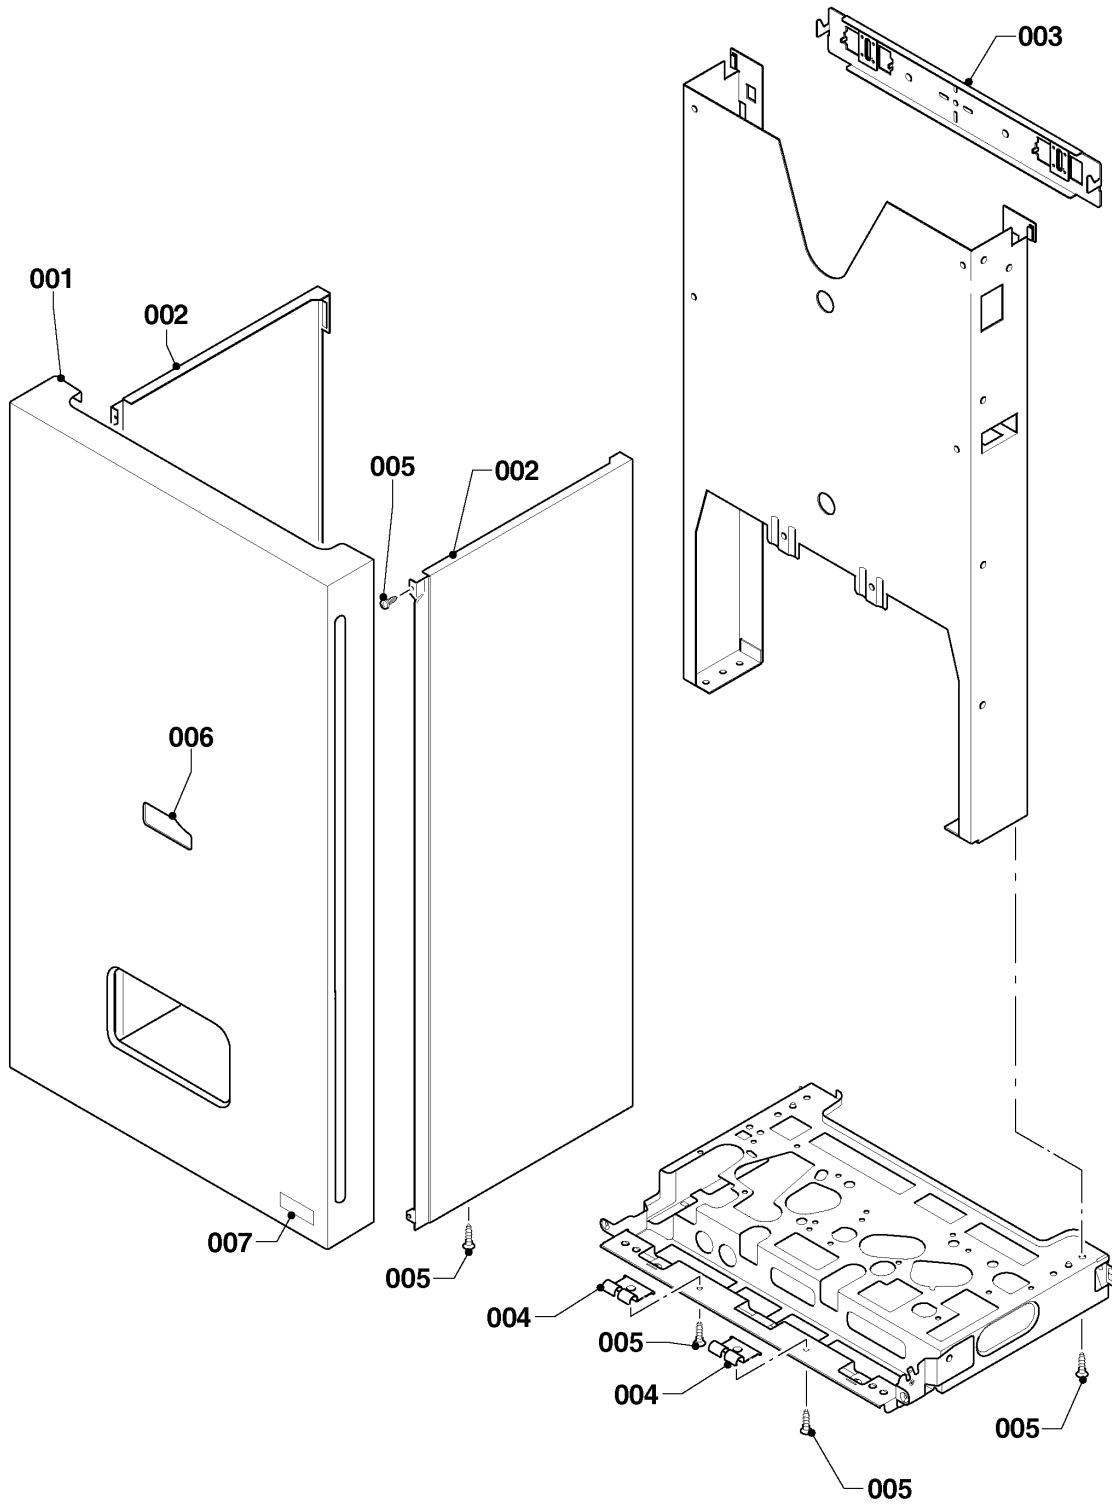

Wall-hung boilers (fan-assisted combi)

35KTV20 Panther/R1 (H-RU)

07a - Casing parts

02 - 0 - 07 - 17

Wall-hung boilers (fan-assisted combi)

35KTV20 Panther/R1 (H-RU)

07a - Casing parts

Pos.	Article	Description	Note
001	0020200616	Casing	with part 005
002	0020200577	Side panel	with part 005
003	0020216299	Support	
004	0020175666	Support, (x2)	with part 005
005	0020175576	Screw, (x10)	
006	0020195632	Name badge	
007	0020210130	Name badge