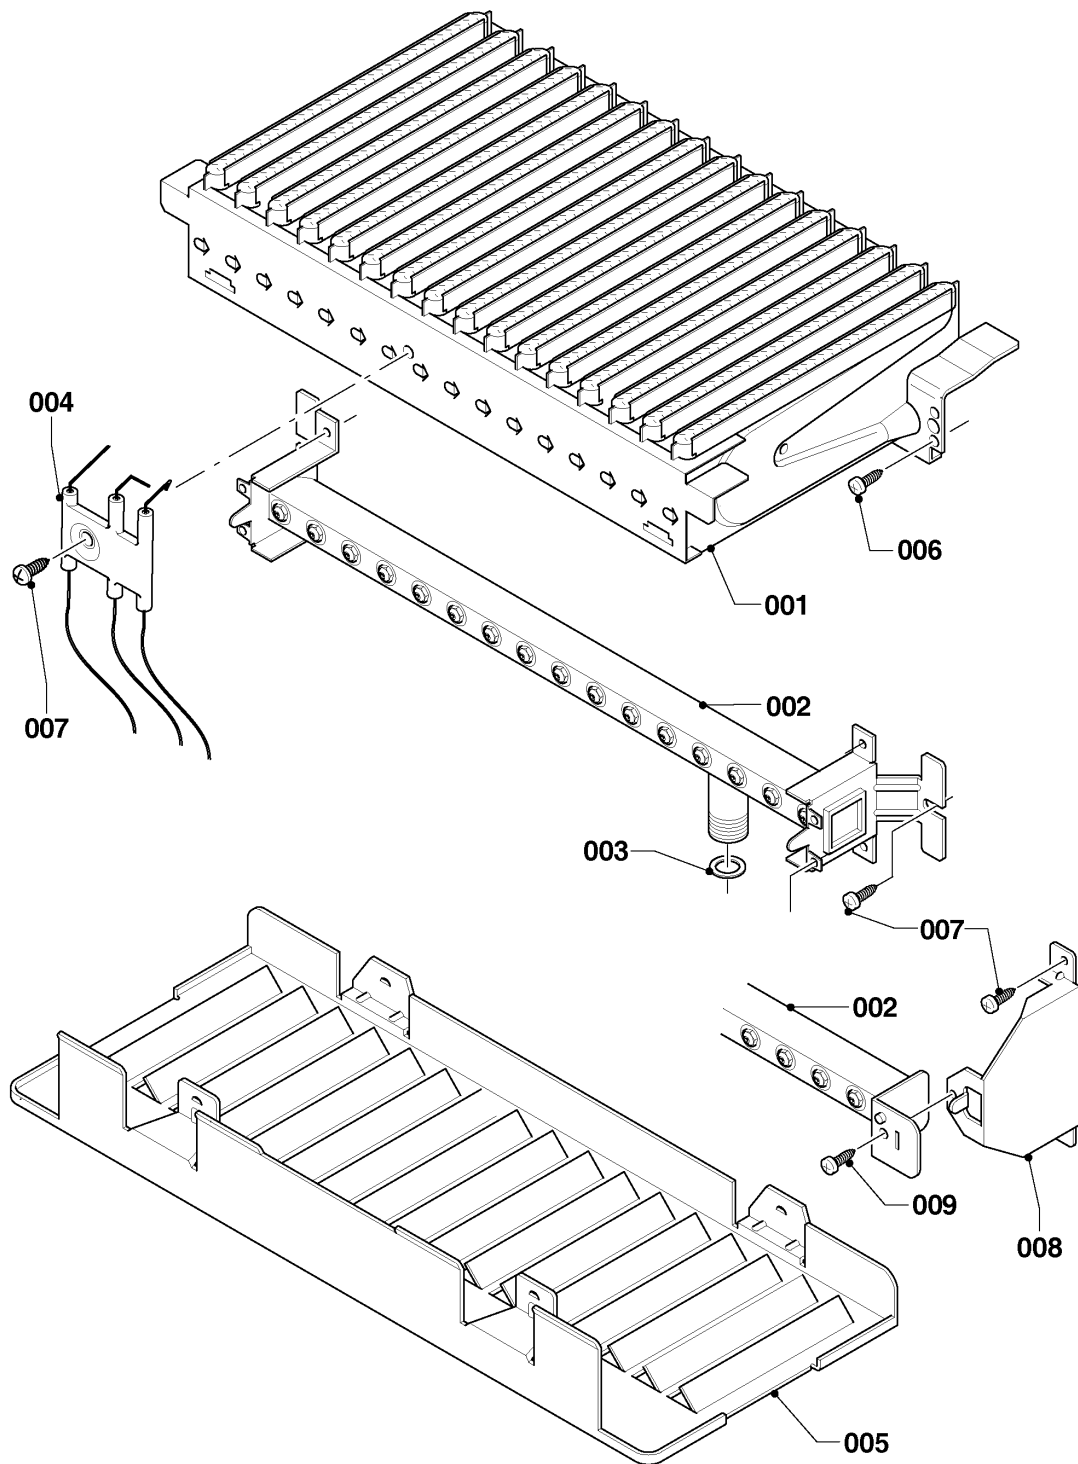

Wall-hung boilers (fan-assisted combi)

35KTV20 Panther/R1 (H-RU)

04 - Burner

02 - 0 - 04 - 08

Wall-hung boilers (fan-assisted combi)

35KTV20 Panther/R1 (H-RU)

04 - Burner

Pos.	Article	Description	Note
000	0020199930	Conversion kit, H -> PB (30mbar)	35KTV20 Panther/R1 (H-RU), not shown
001	0020200679	Burner chamber group 32/36kW	35KTV20 Panther/R1 (H-RU), with part 006
002	0020200607	Burner support	35KTV20 Panther/R1 (H-RU), with part 003, 007
003	0020047034	Sealing ring, (x10)	
004	0020200676	Electrode	35KTV20 Panther/R1 (H-RU), with part 007
005	-	-	not for these appliances
006	0020216992	Screw, (x10)	
007	0020175576	Screw, (x10)	
008	-	-	35KTV20 Panther/R1 (H-RU), not for these appliances
009	0020216993	Screw, (x10)