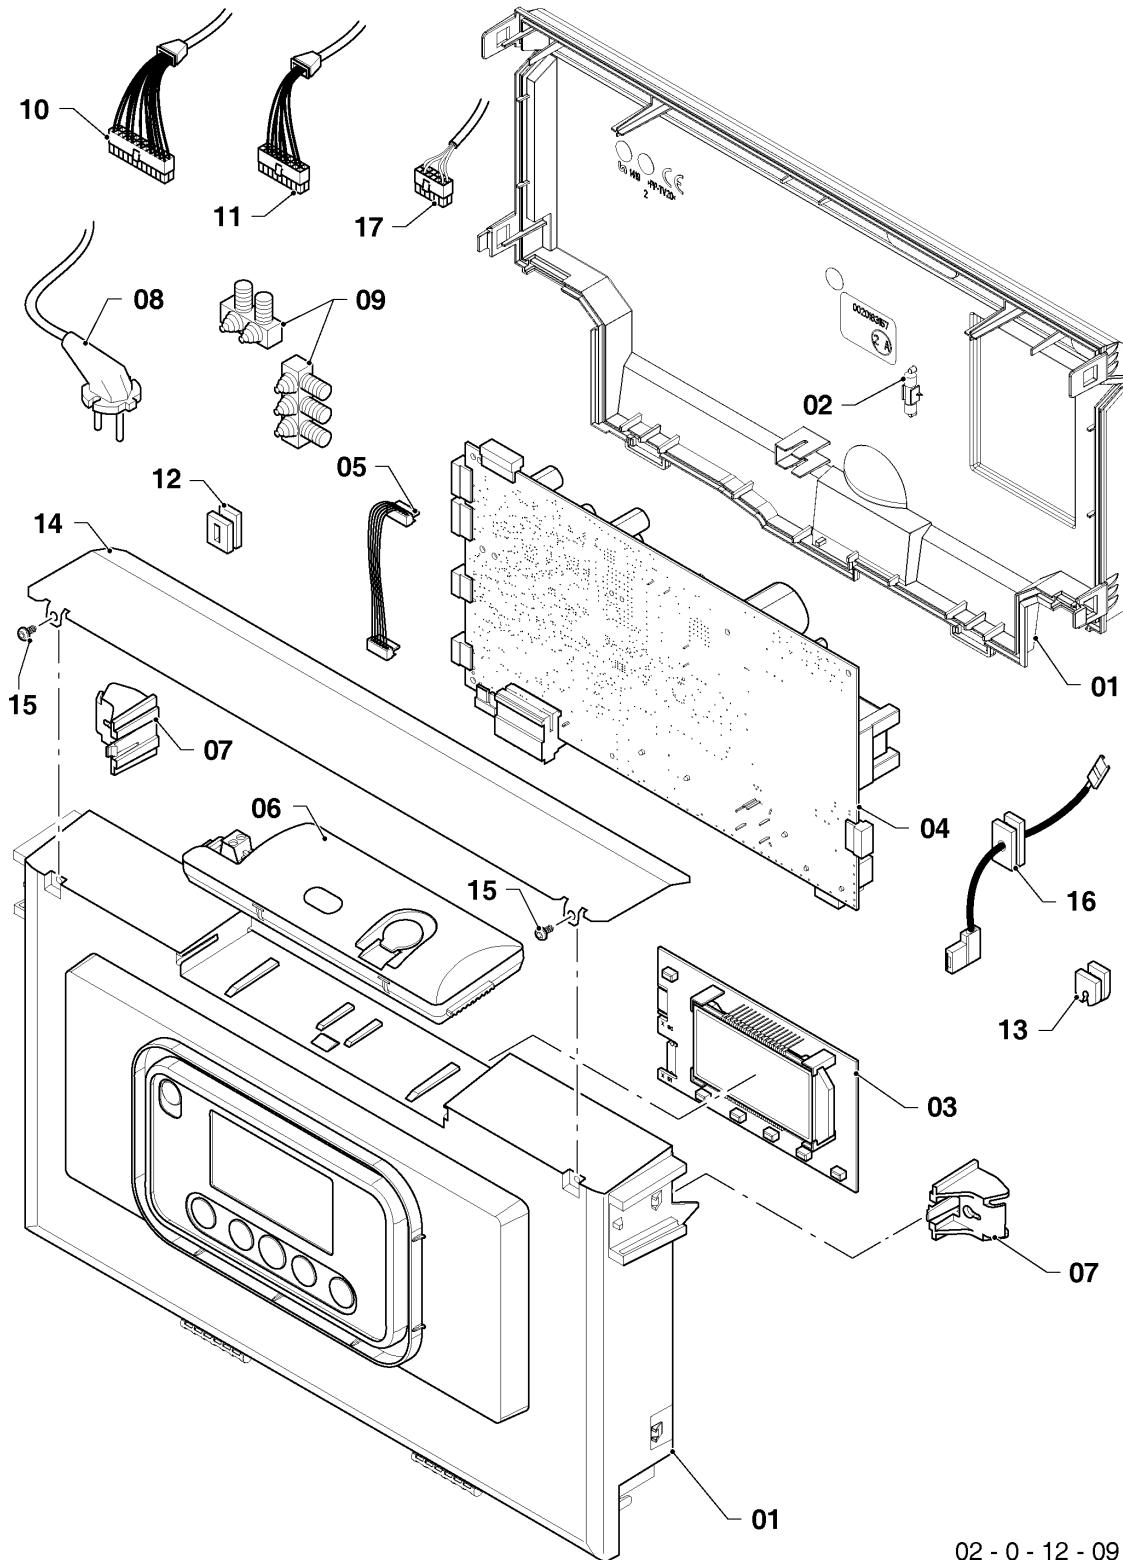

Wall-hung boilers (fan-assisted combi)

35KTV20 Panther/R1 (H-RU)

12 - Control box

02 - 0 - 12 - 09

Wall-hung boilers (fan-assisted combi)

35KTV20 Panther/R1 (H-RU)

12 - Control box

Pos.	Article	Description	Note
01	0020213176	Housing	with part 002
02	0020079603	Fuse, 2,0 A T2H, (x10)	
03	0020233682	Display	
04	0020254535	PCB	35KTV20 Panther/R1 (H-RU), from serial number 211736001...including
05	0020084515	Cable tree (harness)	
06	-	-	not for these appliances
07	0020200631	Spacer	
08	-	-	35KTV20 Panther/R1 (H-RU), not for these appliances
09	0020079417	Strain relief, kit	
10	0020197551	Wiring harness	
11	0020200652	Wiring harness	35KTV20 Panther/R1 (H-RU), from serial number 211736001...including
12	0020175568	Plug, (x5)	
13	0020175566	Cable strain relief	
14	-	-	not for these appliances
15	-	-	not for these appliances
16	0020200666	Cable	
17	-	-	not for these appliances