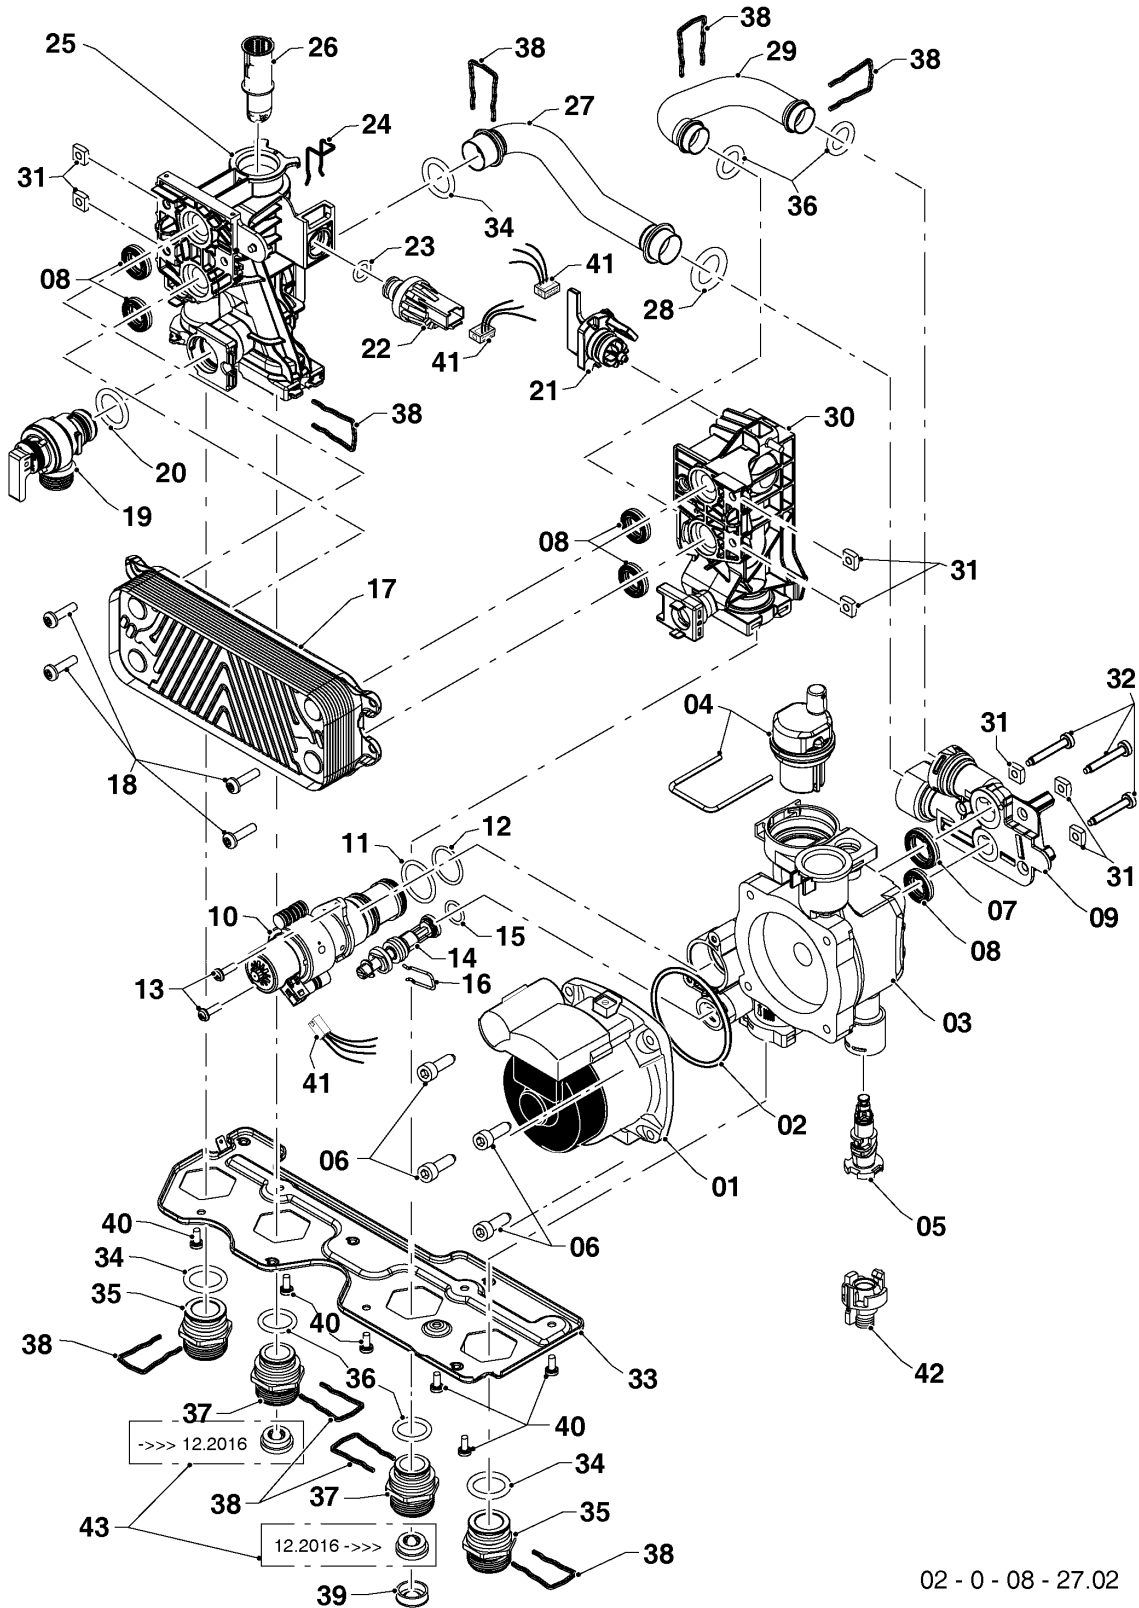

Wall-hung boilers (fan-assisted combi)

35KTV20 Panther/R1 (H-RU)

08a - Hydraulic parts

02 - 0 - 08 - 27.02

Wall-hung boilers (fan-assisted combi)

35KTV20 Panther/R1 (H-RU)

08a - Hydraulic parts

Pos.	Article	Description	Note
01	0020186162	Pump motor	35KTV20 Panther/R1 (H-RU), supplied with pos.06, it`s necessary to order also sealing ring (pos.02)
02	0020221829	O-ring	
03	0020207137	Housing, pump R-DIN	with parts 02,04,05,06,07,08,11,12,13,15,16, 31,32,34,38
04	S1024500	Automatic de-aerator	
05	0020207138	Tap drain piece R-DIN	
06	0020207139	Screw, pump (x4)	
07	0020014182	Gasket, type C, (x10)	
08	0020014166	Gasket, type C, (x10)	
09	0020197547	Hydroblock	with parts 07,08,28,31,32,36,38
10	0020097214	Diverter valve 3 way	with parts 11,12,13
11	0020097224	O-ring, (x10)	
12	0020097226	O-ring, (x10)	
13	0020097227	Screw, (x10)	
14	0020014169	Bypass	with parts 15, 16
15	0020014195	O-ring, (x10)	
16	0020047019	Clip, (x10)	
17	0020186153	Heat exchanger, 14 plates	35KTV20 Panther/R1 (H-RU), with parts 08,18
18	A000024274	Screw, M5x20 H/E plate, (x25)	
19	0020047005	Pressure relief valve, 3 bar	with parts 20,38
20	0020125448	O-ring, (x10)	
21	0020197555	Flow sensor	
22	0020079644	Sensor	with parts 23, 24
23	0020014177	O-ring, (x10)	
24	0020097197	Clip, (x10)	
25	0020186163	Hydroblock	supply with pos. 08, 18, 20, 23, 24, 26, 31, 34, 36, 38, 40,
26	0020014178	Filter	
27	0020186168	Tube, by-pass	with parts 28,34,38
28	0020097187	O-ring, (x10)