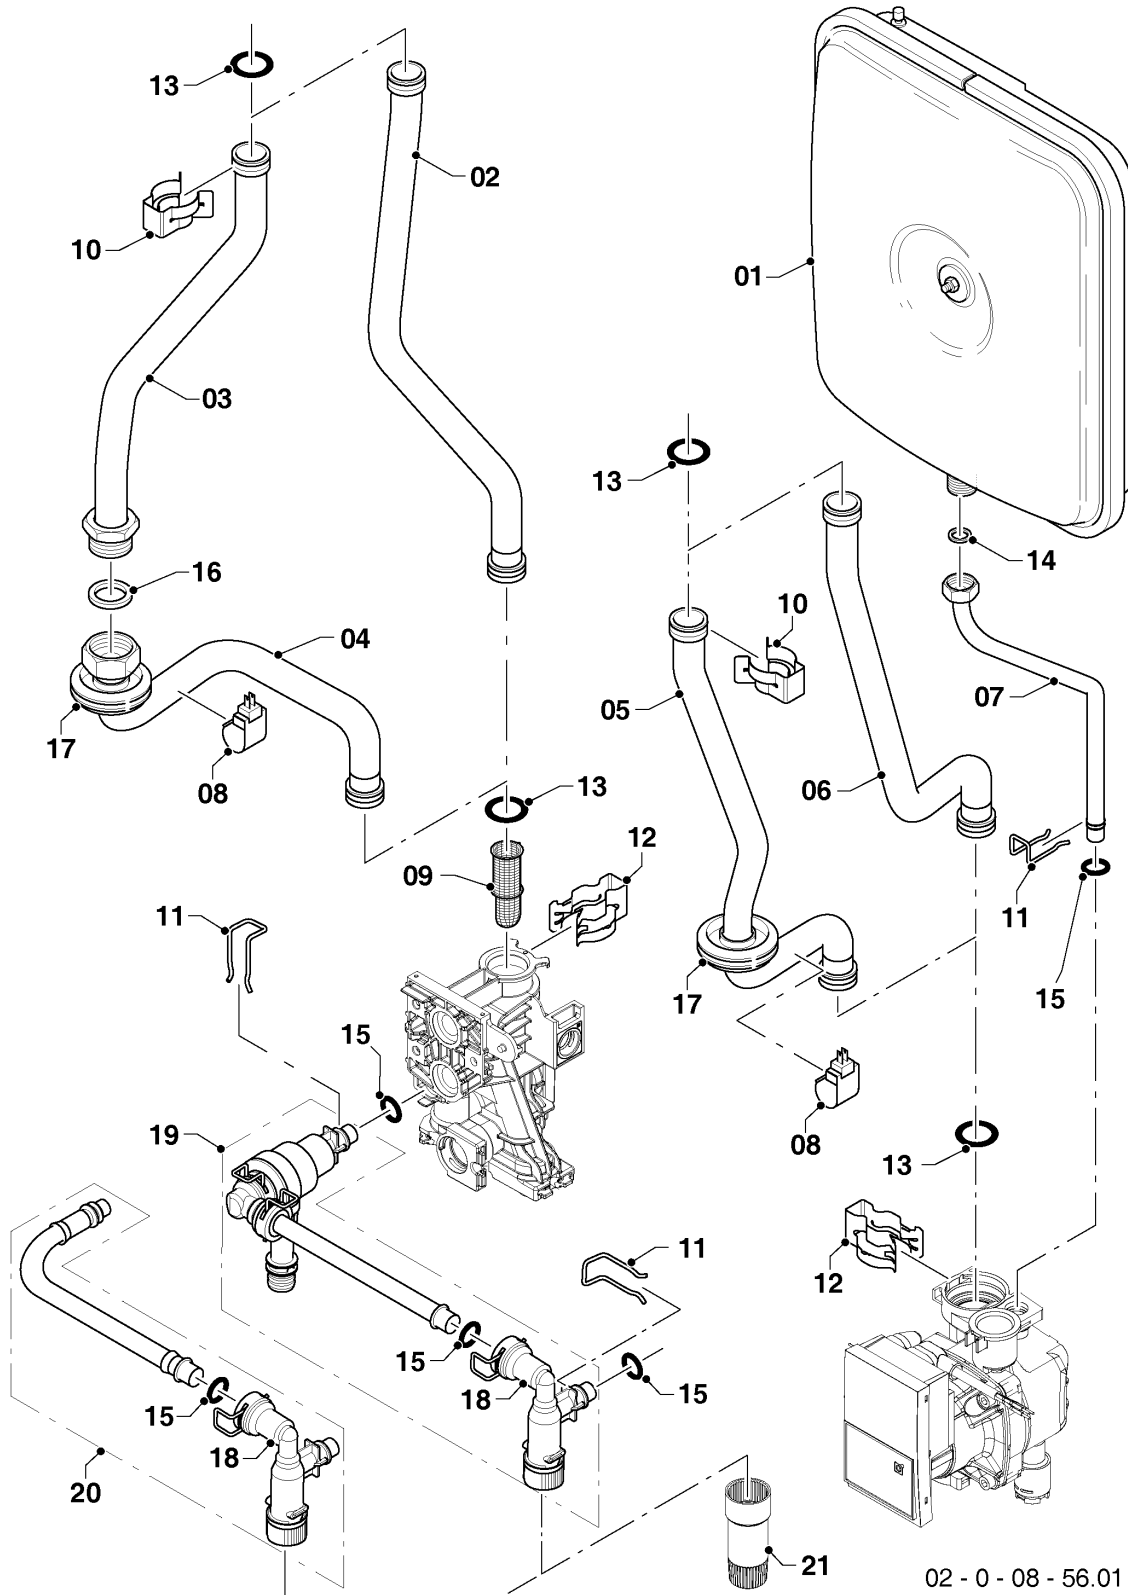

Wall-hung boilers (fan-assisted combi)

35KTV20 Panther/R1 (H-RU)

08b - Hydraulic parts

Wall-hung boilers (fan-assisted combi)

35KTV20 Panther/R1 (H-RU)

08b - Hydraulic parts

Pos.	Article	Description	Note
01	0020200681	Expansion vessel 10 ltr.	
02	-	-	not for these appliances
03	0020218973	Tube	35KTV20 Panther/R1 (H-RU), with parts 010,013,016
04	0020200641	Tube	with parts 012,013,016
05	0020200645	Tube	35KTV20 Panther/R1 (H-RU), with parts 010,012,013
06	-	-	not for these appliances
07	0020200618	Tube	with parts 011,014,015
08	0020200599	Sensor, NTC 19mm	
09	0020014178	Filter	with parts 012, 013
10	0020018462	Clip, (x10)	
11	0020097197	Clip, (x10)	
12	0020039764	Clip	
13	0020047026	O-ring, (x10)	
14	0020211087	Gasket, (x10)	
15	0020014177	O-ring, (x10)	
16	0020014193	Sealing ring, (x10)	
17	0020014192	Gasket, red large	
18	0020212572	Filling cock	with parts 014,015
19	-	-	not for these appliances
20	0020203963	Non-return valve	with parts 011,015
21	S1006800	Handle extension adapter