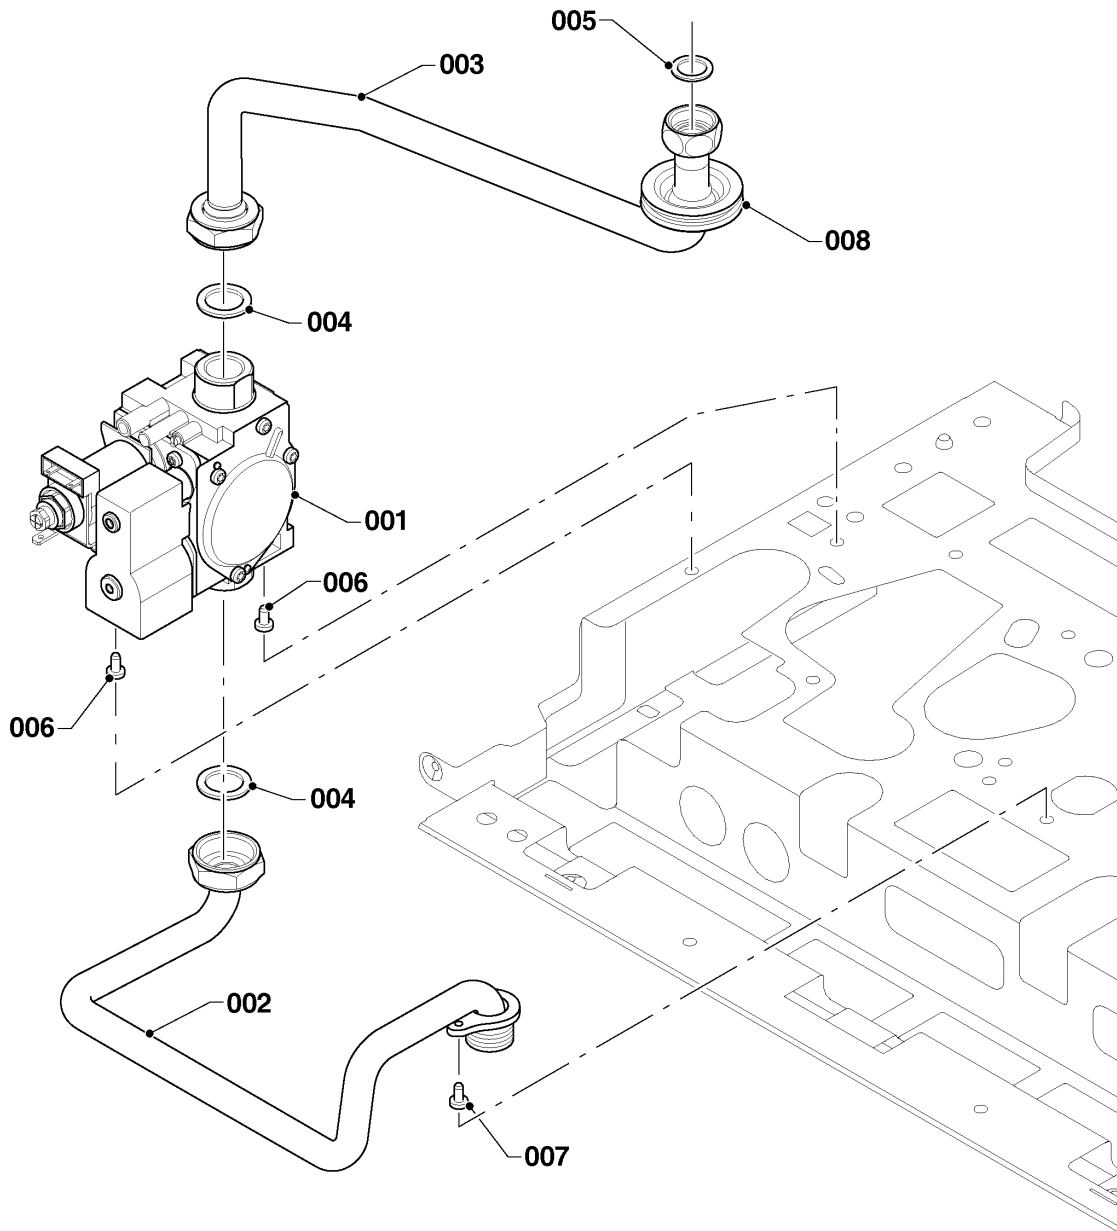

Wall-hung boilers (fan-assisted combi)

35KTV20 Panther/R1 (H-RU)

02 - Gas section

02 - 0 - 02 - 06

Wall-hung boilers (fan-assisted combi)

35KTV20 Panther/R1 (H-RU)

02 - Gas section

Pos.	Article	Description	Note
001	0020200660	Gas valve assembly	
002	0020200611	Gas pipe	35KTV20 Panther/R1 (H-RU), with parts 004, 007
003	0020200614	Gas pipe	35KTV20 Panther/R1 (H-RU), with parts 004, 005, 007
004	0020014193	Sealing ring, (x10)	
005	0020047034	Sealing ring, (x10)	
006	S5490600	Screw, (x50)	
007	0020175576	Screw, (x10)	
008	0020014192	Gasket, red large