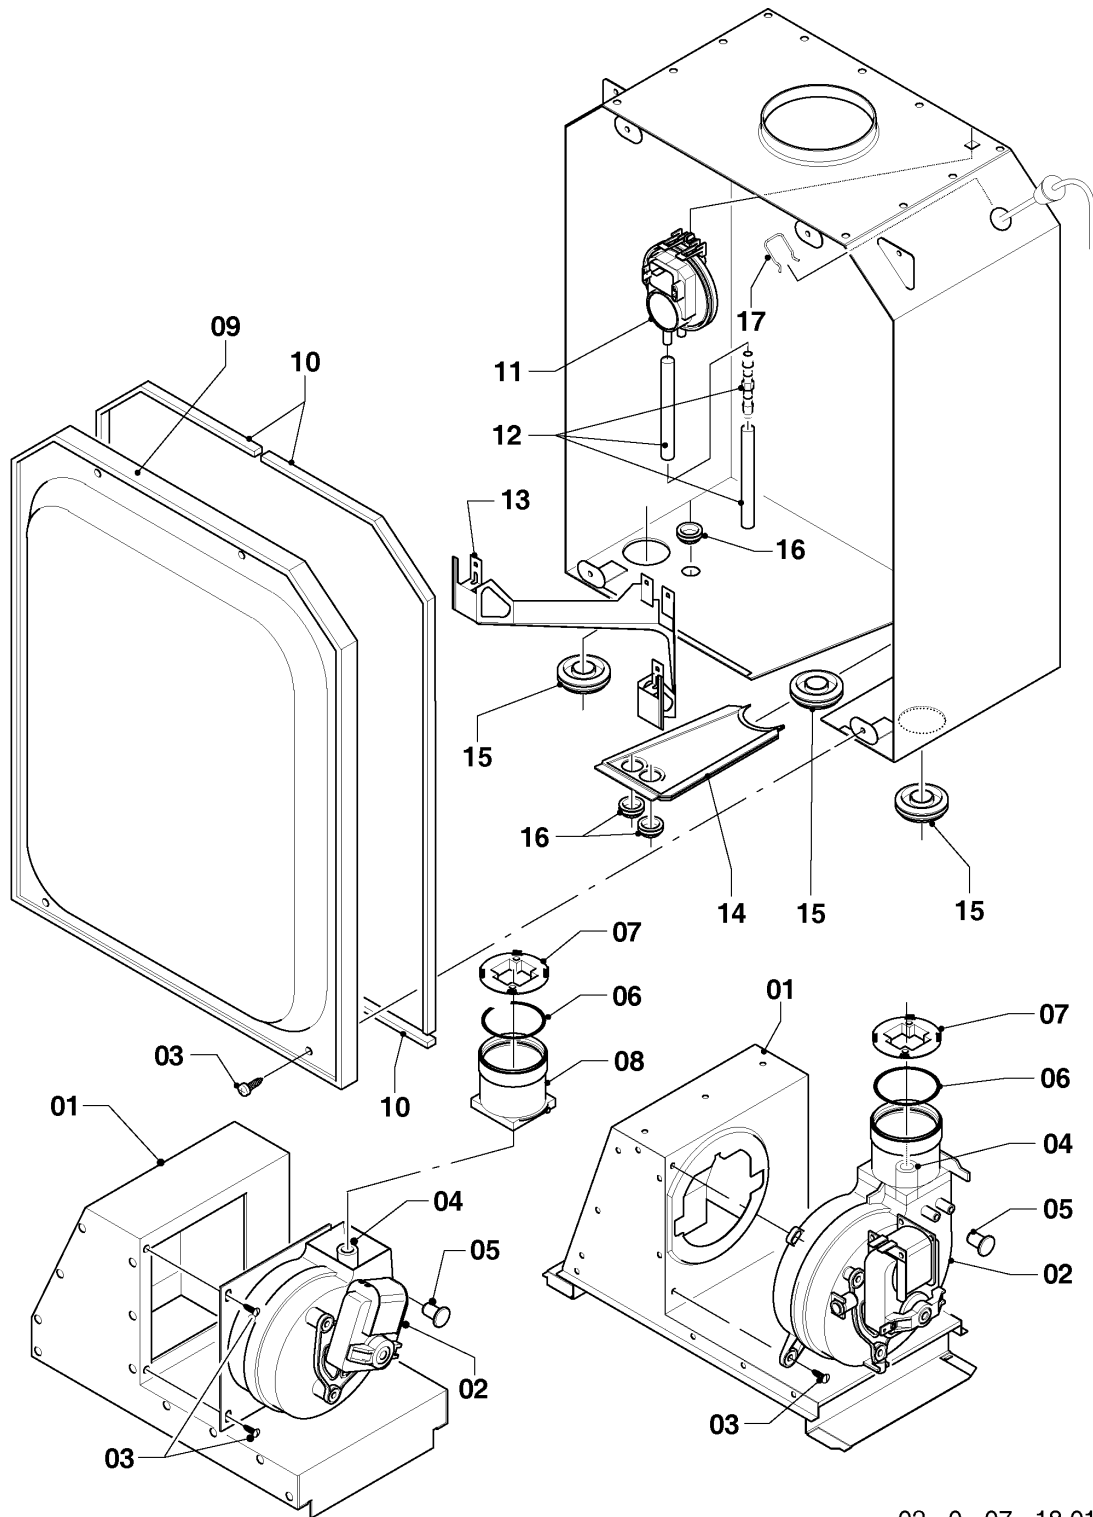

Wall-hung boilers (fan-assisted combi)

35KTV20 Panther/R1 (H-RU)

07b - Casing parts

02 - 0 - 07 - 18.01

Wall-hung boilers (fan-assisted combi)

35KTV20 Panther/R1 (H-RU)

07b - Casing parts

Pos.	Article	Description	Note
01	0020200665	Cap flue gas	35KTV20 Panther/R1 (H-RU), with part 003, from serial number 211736001... including
02	0020200682	Fan	35KTV20 Panther/R1 (H-RU), with parts 003, 005, 006, 007, from serial number 211736001...including
03	0020175576	Screw, (x10)	
04	0020210135	Insert, (kit)	
05	0020200568	Plug, (x5)	
06	0020218133	Lip seal, silicone (DN 60)	
08	0020200675	Sleeve	
09	0020200617	Casing	with parts 003,010
10	0020200569	Gasket kit	
11	S1008900	Air pressure switch	35KTV20 Panther/R1 (H-RU), with parts 012, from serial number 211736001...including
12	0020200567	Hose set	
13	0020200597	Guide plate	35KTV20 Panther/R1 (H-RU), from serial number 211736001...including
14	0020216975	Insert	
15	0020014192	Gasket, red large	
16	0020216991	Gasket	
17	0020200680	Clip, (x10)