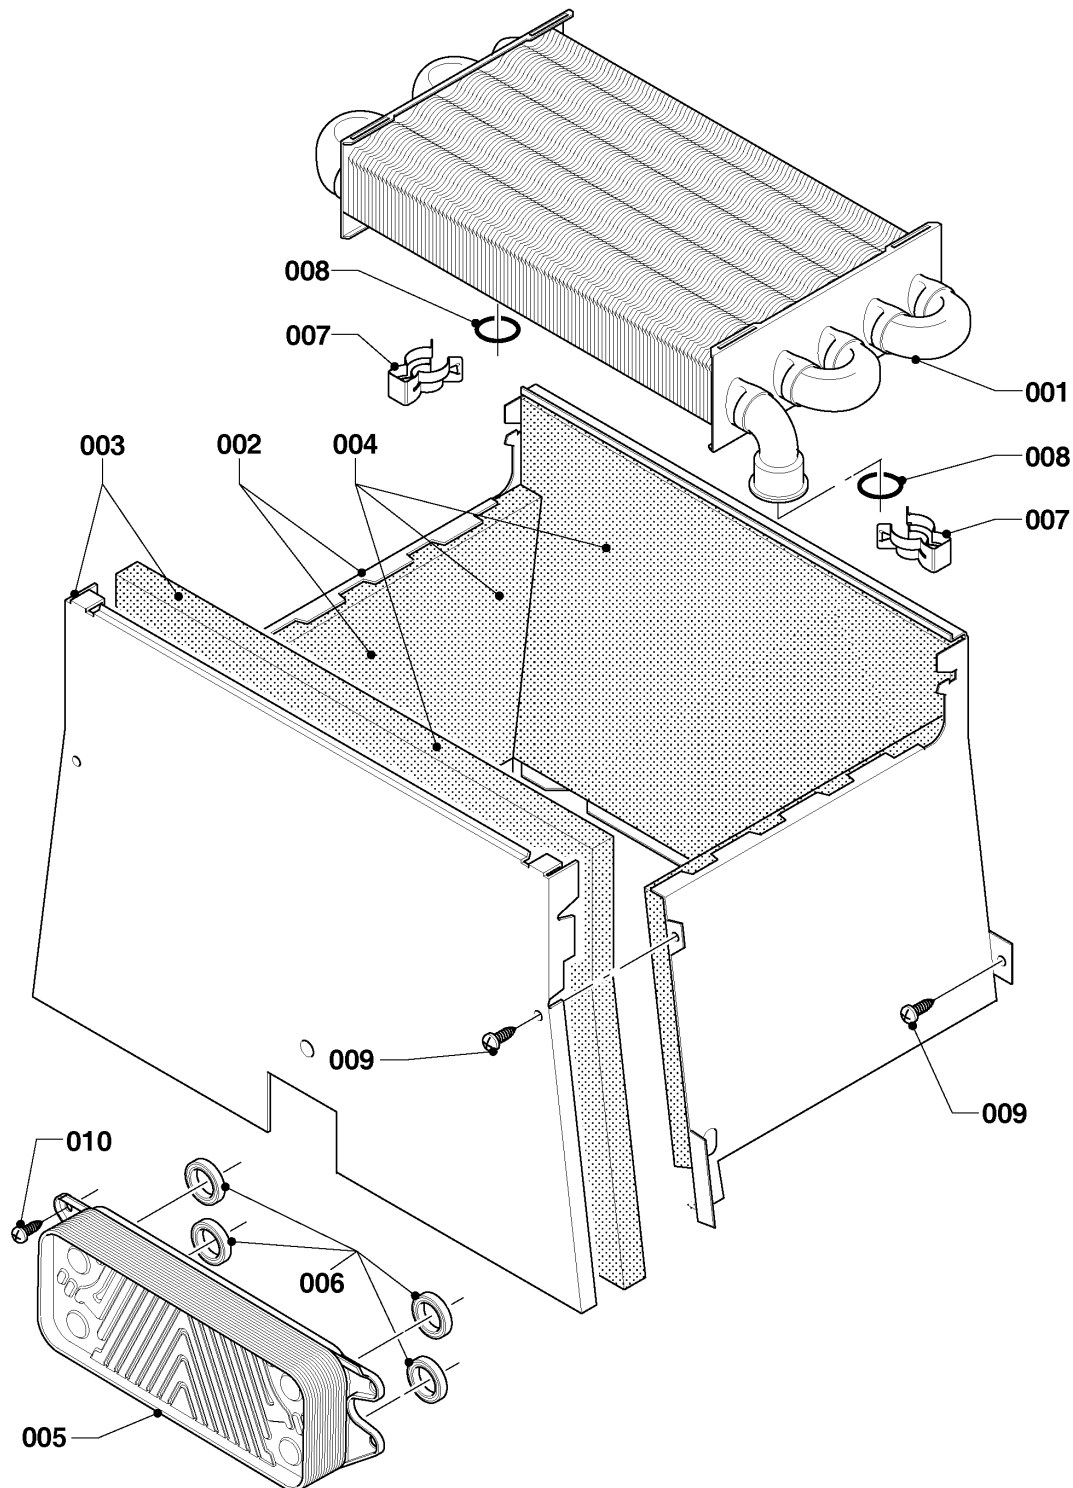

Wall-hung boilers (fan-assisted combi)

35KTV20 Panther/R1 (H-RU)

06 - Heat exchanger

02 - 0 - 06 - 06

Wall-hung boilers (fan-assisted combi)

35KTV20 Panther/R1 (H-RU)

06 - Heat exchanger

Pos.	Article	Description	Note
001	S1037200	Heat exchanger, 35kW	35KTV20 Panther/R1 (H-RU), with parts 007, 008
002	0020200674	Combustion chamber	35KTV20 Panther/R1 (H-RU), with part 009
003	0020216995	Combustion chamber cover	35KTV20 Panther/R1 (H-RU), with part 009
004	0020200672	Insulation (set)	35KTV20 Panther/R1 (H-RU)
005	0020186153	Heat exchanger, 14 plates	35KTV20 Panther/R1 (H-RU), with parts 006, 010
006	0020014166	Gasket, type C, (x10)	
007	0020018462	Clip, (x10)	
008	0020047026	O-ring, (x10)	
009	0020175576	Screw, (x10)	
010	A000024274	Screw, M5x20 H/E plate, (x25)